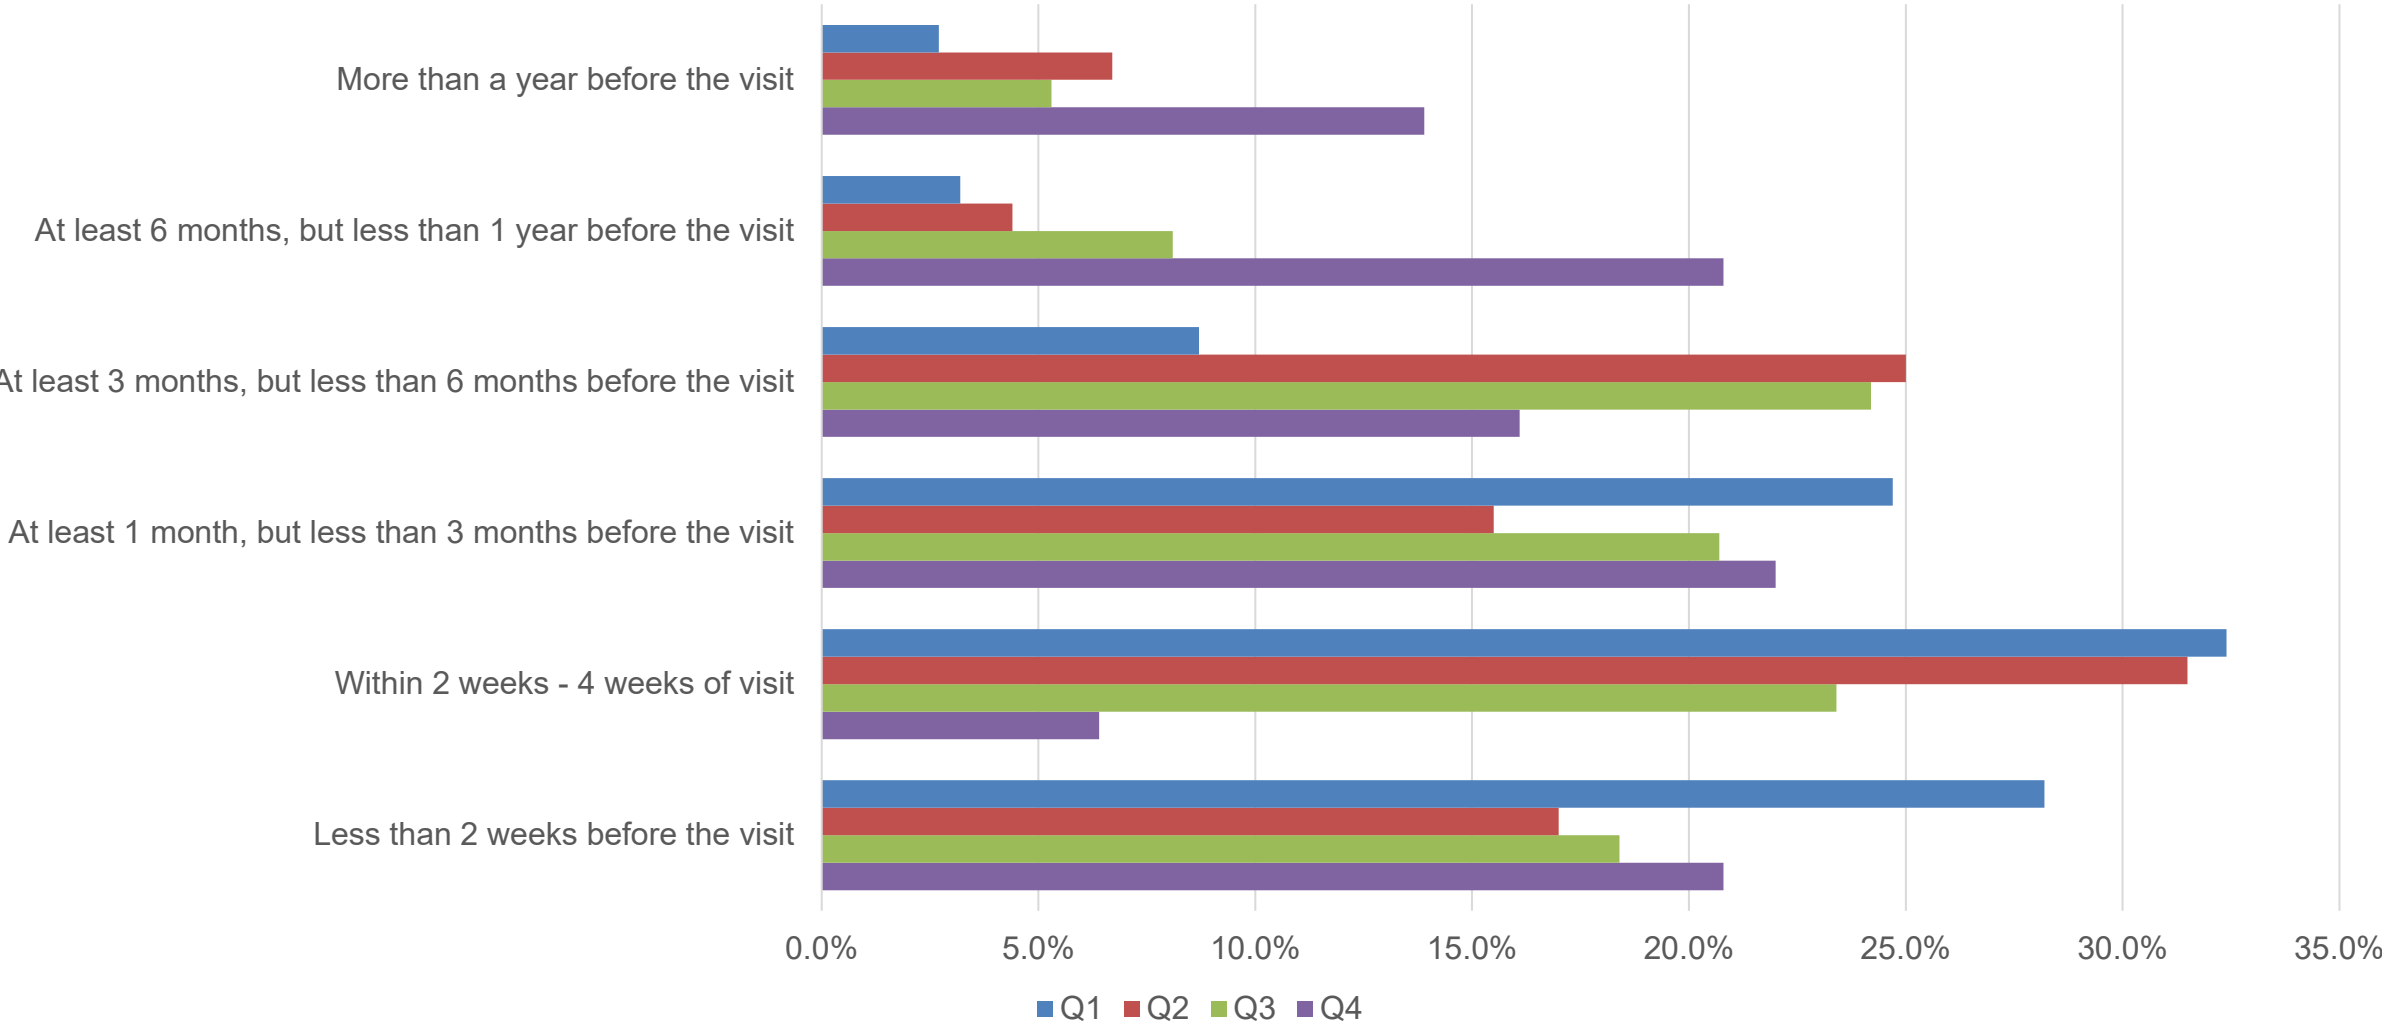

Source: TravelTrak America

Q4 2021 Total Traveler Motivations for Hawai'i Visit

Source: TravelTrak America

2021 Total Overnight Leisure Traveler Advance Decision to Visit Hawai'i

Source: TravelTrak America

2021 Avid Traveler \$100k+ Advance Decision to Visit Hawai'i

Source: TravelTrak America

2021 Avid Traveler \$150k+ Advance Decision to Visit Hawai'i

Source: TravelTrak America

2021 Long-Distance Traveler Under 55 Advance Decision to Visit Hawai'i

Source: TravelTrak America

2021 Total Advance Decision to Visit Hawai'i

Source: TravelTrak America