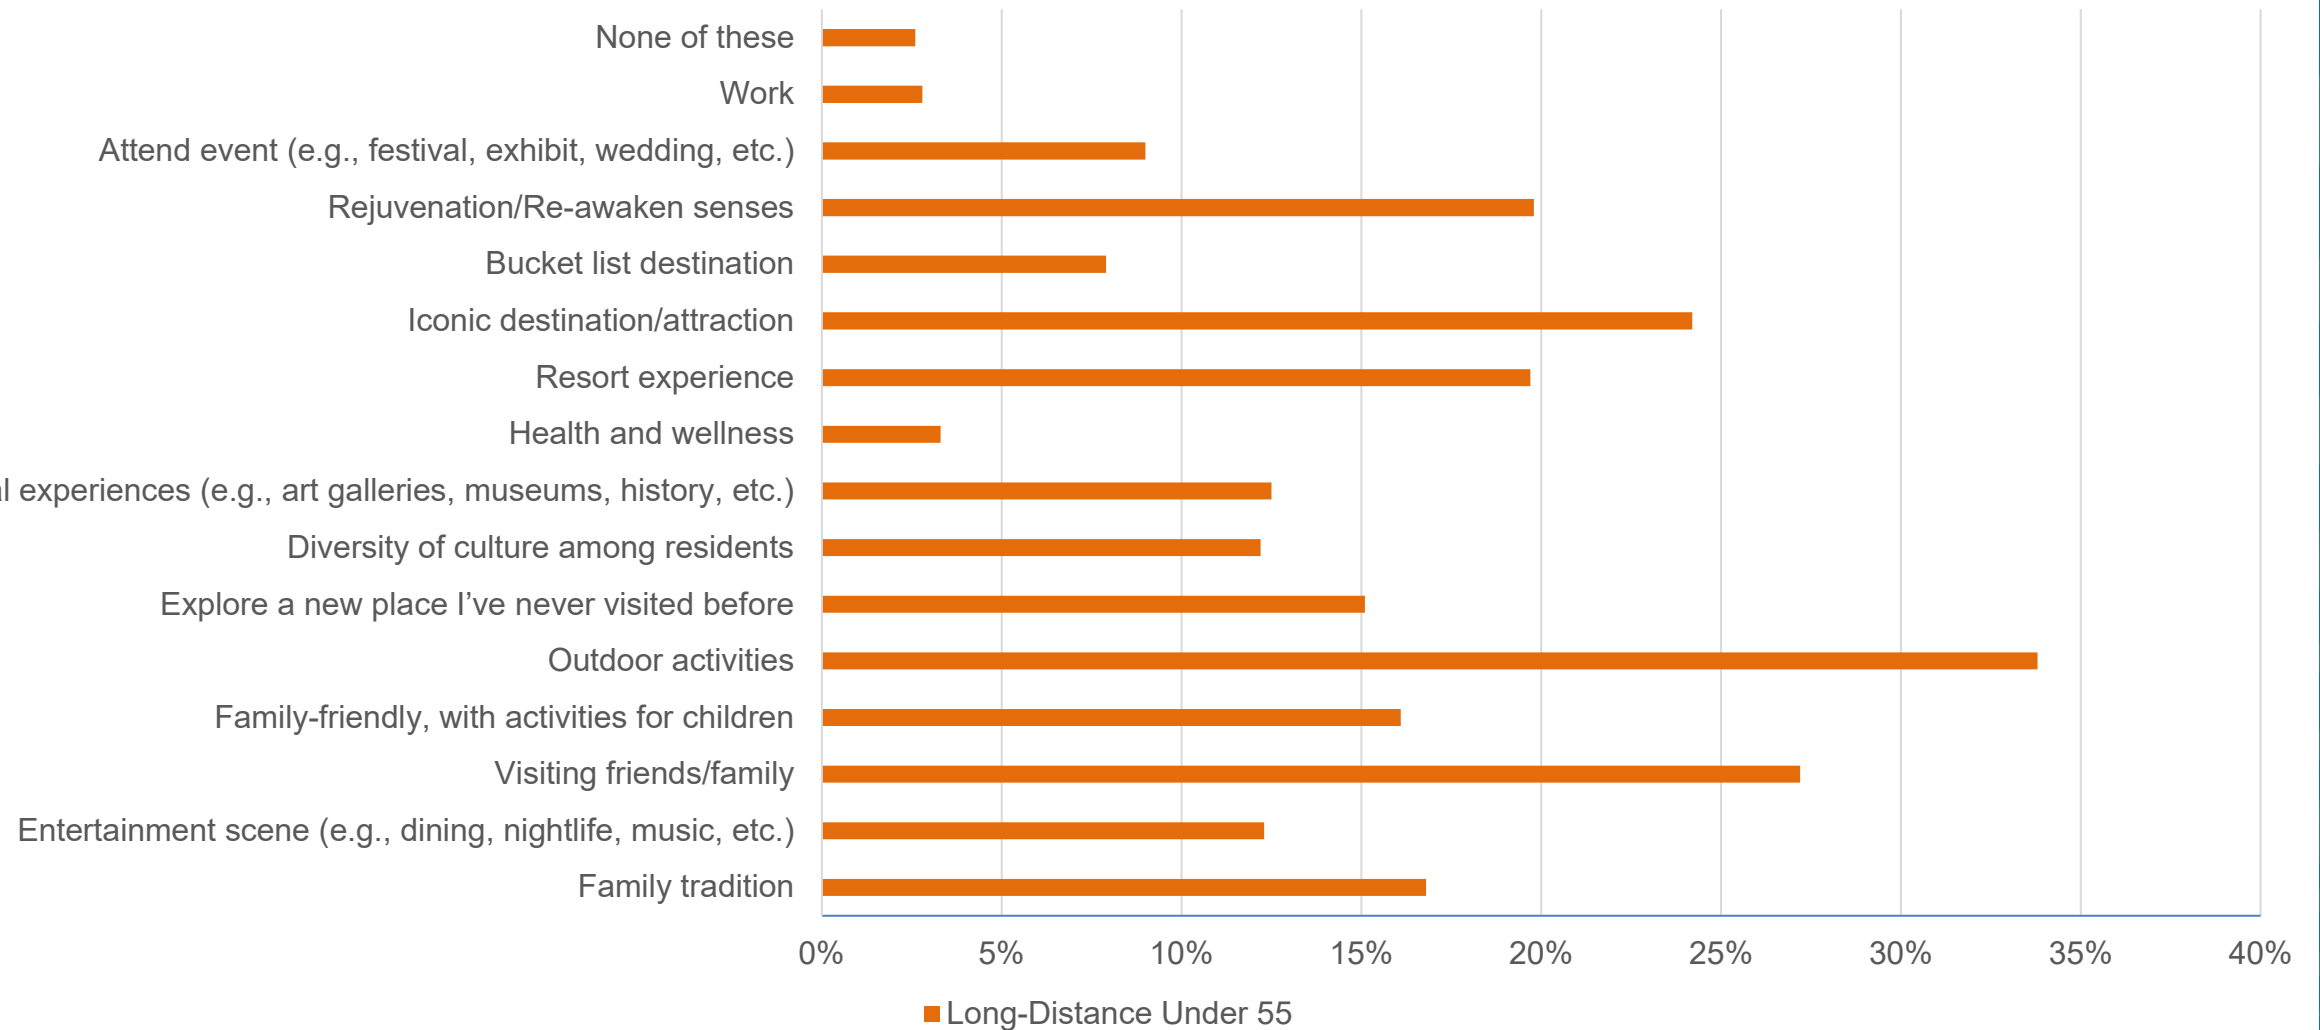

Source: TravelTrak America

Q4 2021 Avid Traveler \$100k+ Motivations for Hawai'i Visit

Source: TravelTrak America

Q4 2021 Avid Traveler \$150k+ Motivations for Hawai'i Visit

Source: TravelTrak America

Q4 2021 Long-Distance Traveler Under 55 Motivations for Hawai'i Visit

Source: TravelTrak America

Q4 2021 Total Traveler Motivations for Hawai'i Visit

Source: TravelTrak America

2021 Total Overnight Leisure Traveler Advance Decision to Visit Hawai'i

Source: TravelTrak America