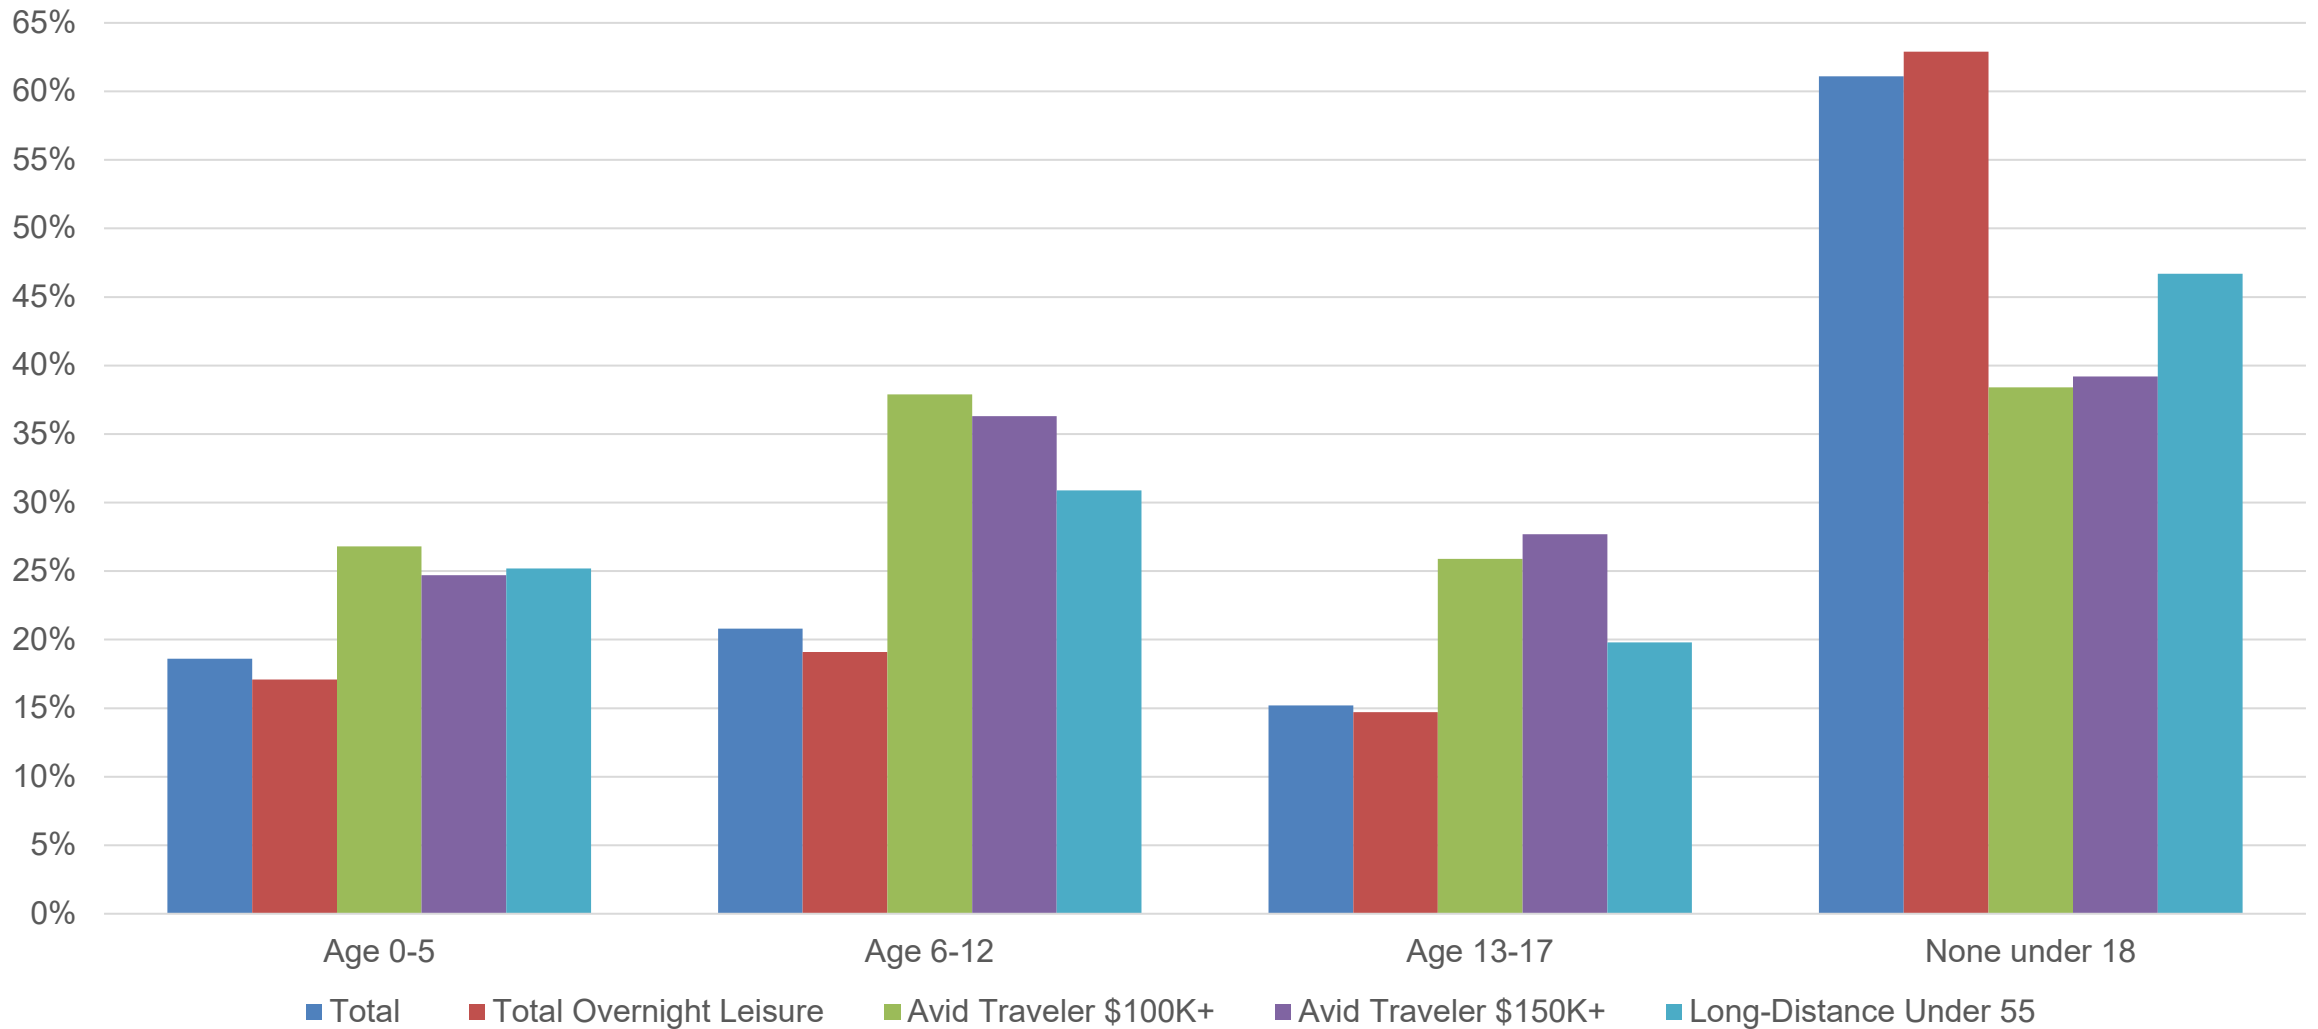

TravelTrak America 2021 Hawai'i Segment Tracking

March 17, 2023

2021 Hawai'i Traveler by Age Group

Source: TravelTrak America

*No data for Long-Distance Under 55 past age 55+ as it does not fit definition.

2021 Hawai'i Traveler by Household Income

Source: TravelTrak America

2021 Hawai'i Traveler by Children in Household

Source: TravelTrak America

2021 Hawai'i Traveler by Identity

Source: TravelTrak America

2021 Traveler Attitudes Towards Vacation Travel