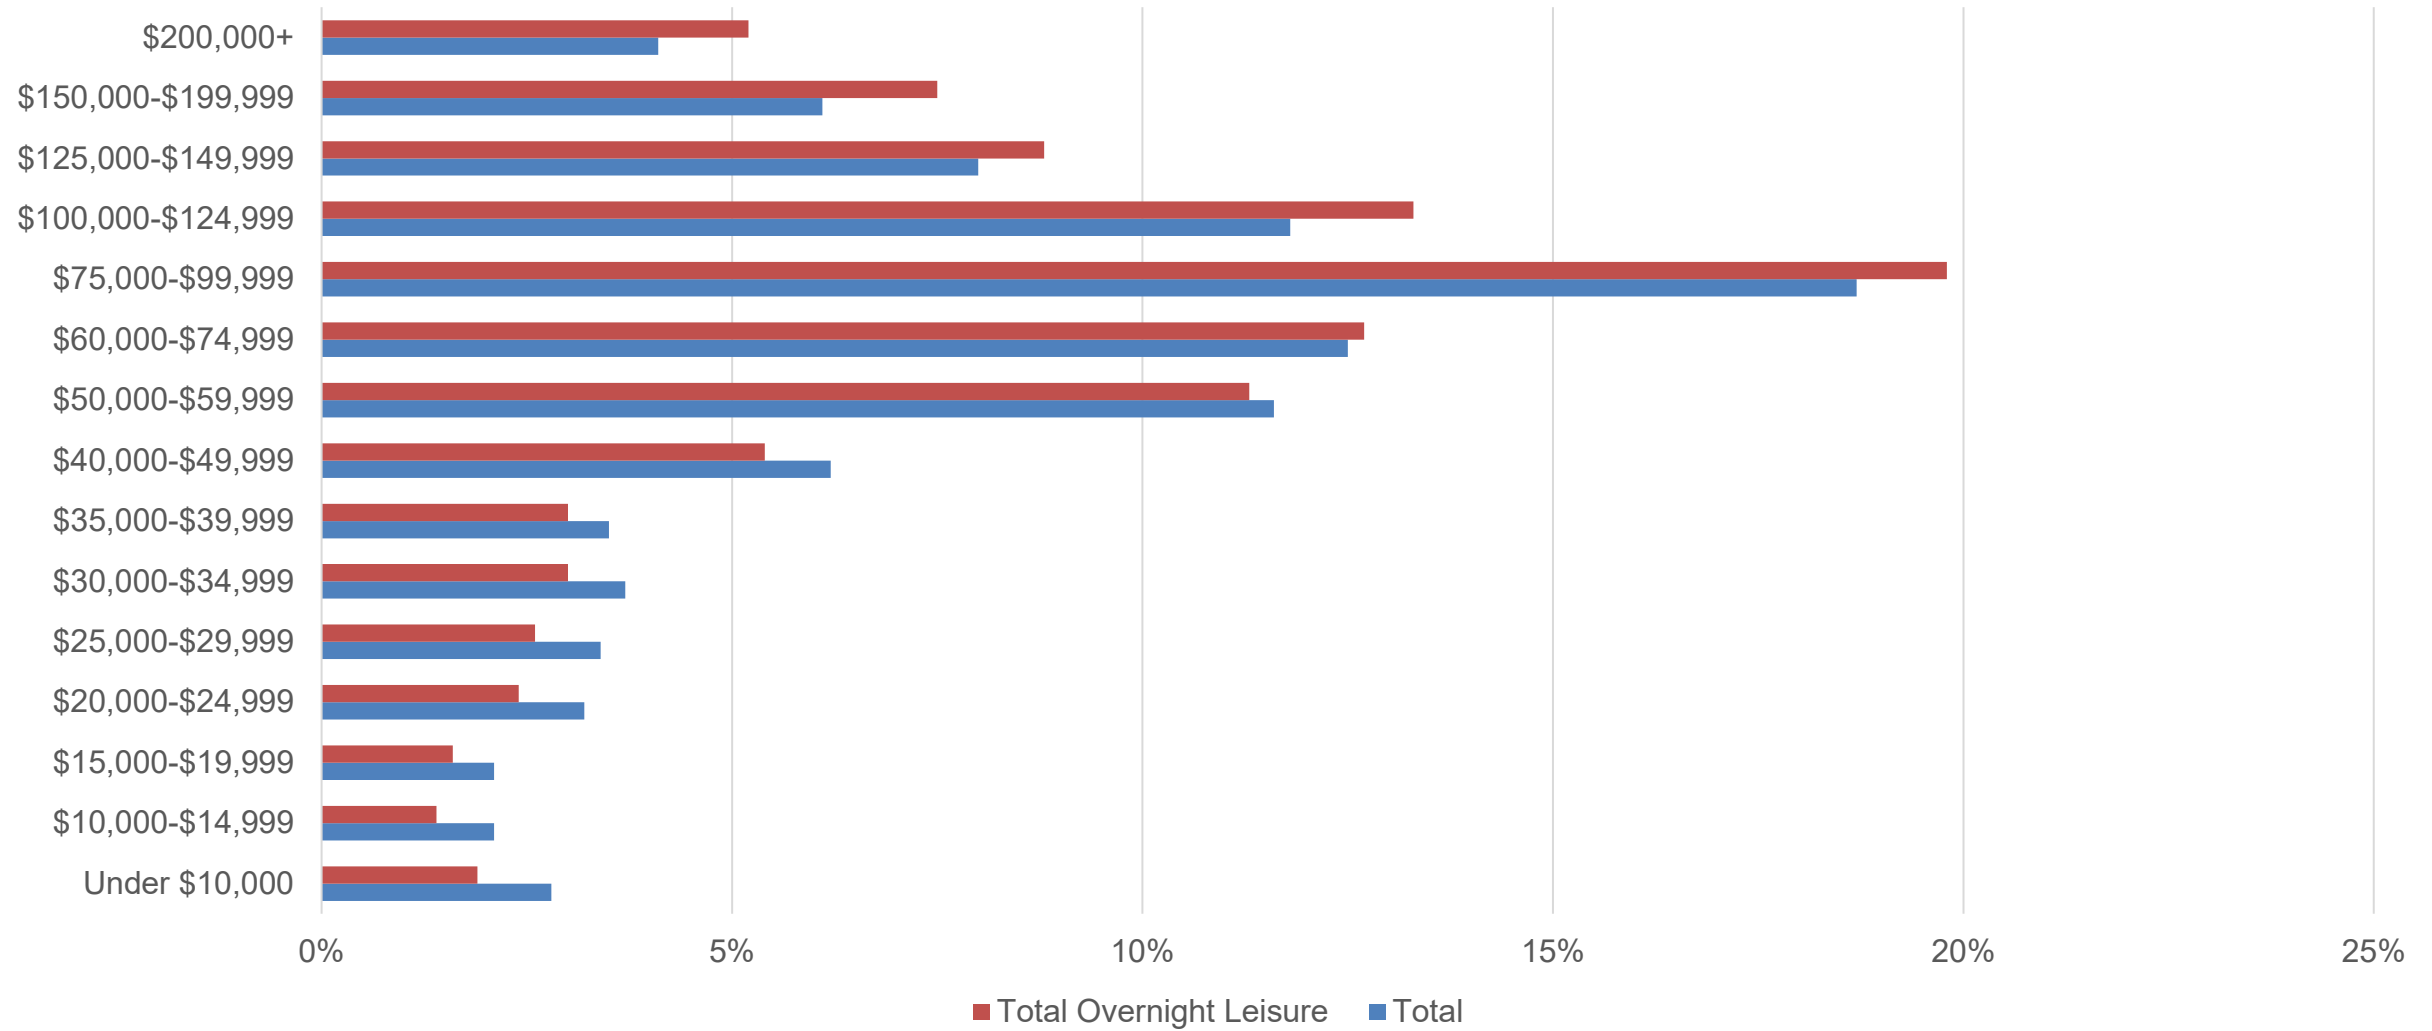

2021 Hawai'i Traveler by Household Income

Source: TravelTrak America