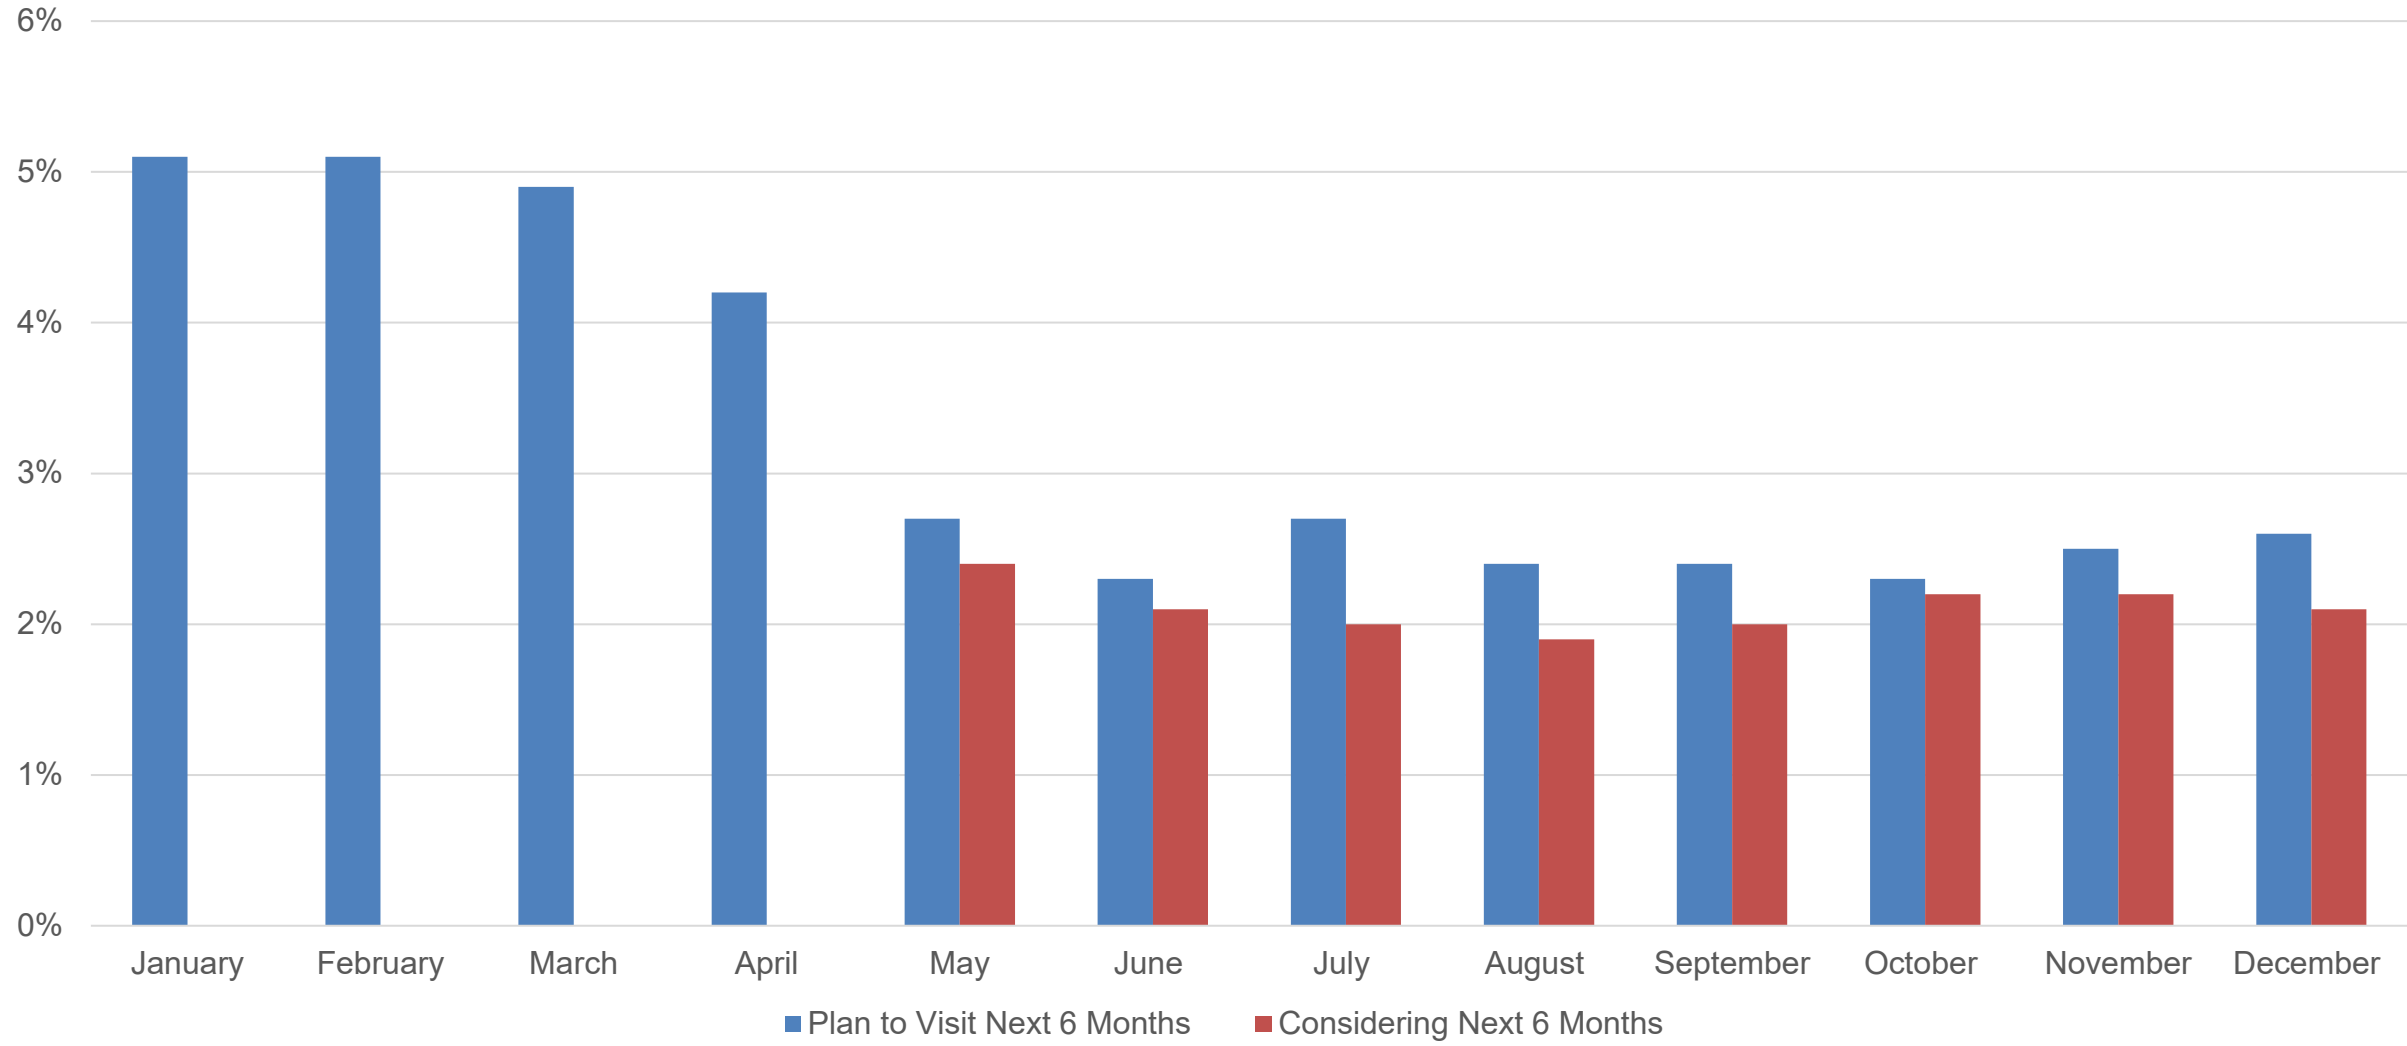

Source: TravelTrak America

2021 Avid Traveler \$100k+ Hawai'i Travel Intent Next 6 Months

Source: TravelTrak America

2021 Avid Traveler \$150k+ Hawai'i Travel Intent Next 6 Months

Source: TravelTrak America

2021 Long-Distance Traveler Under 55 Hawai'i Travel Intent Next 6 Months

Source: TravelTrak America

2021 Total Hawai'i Travel Intent Next 6 Months

Source: TravelTrak America

Q4 2021 Total Overnight Leisure Traveler Motivations for Hawai'i Visit