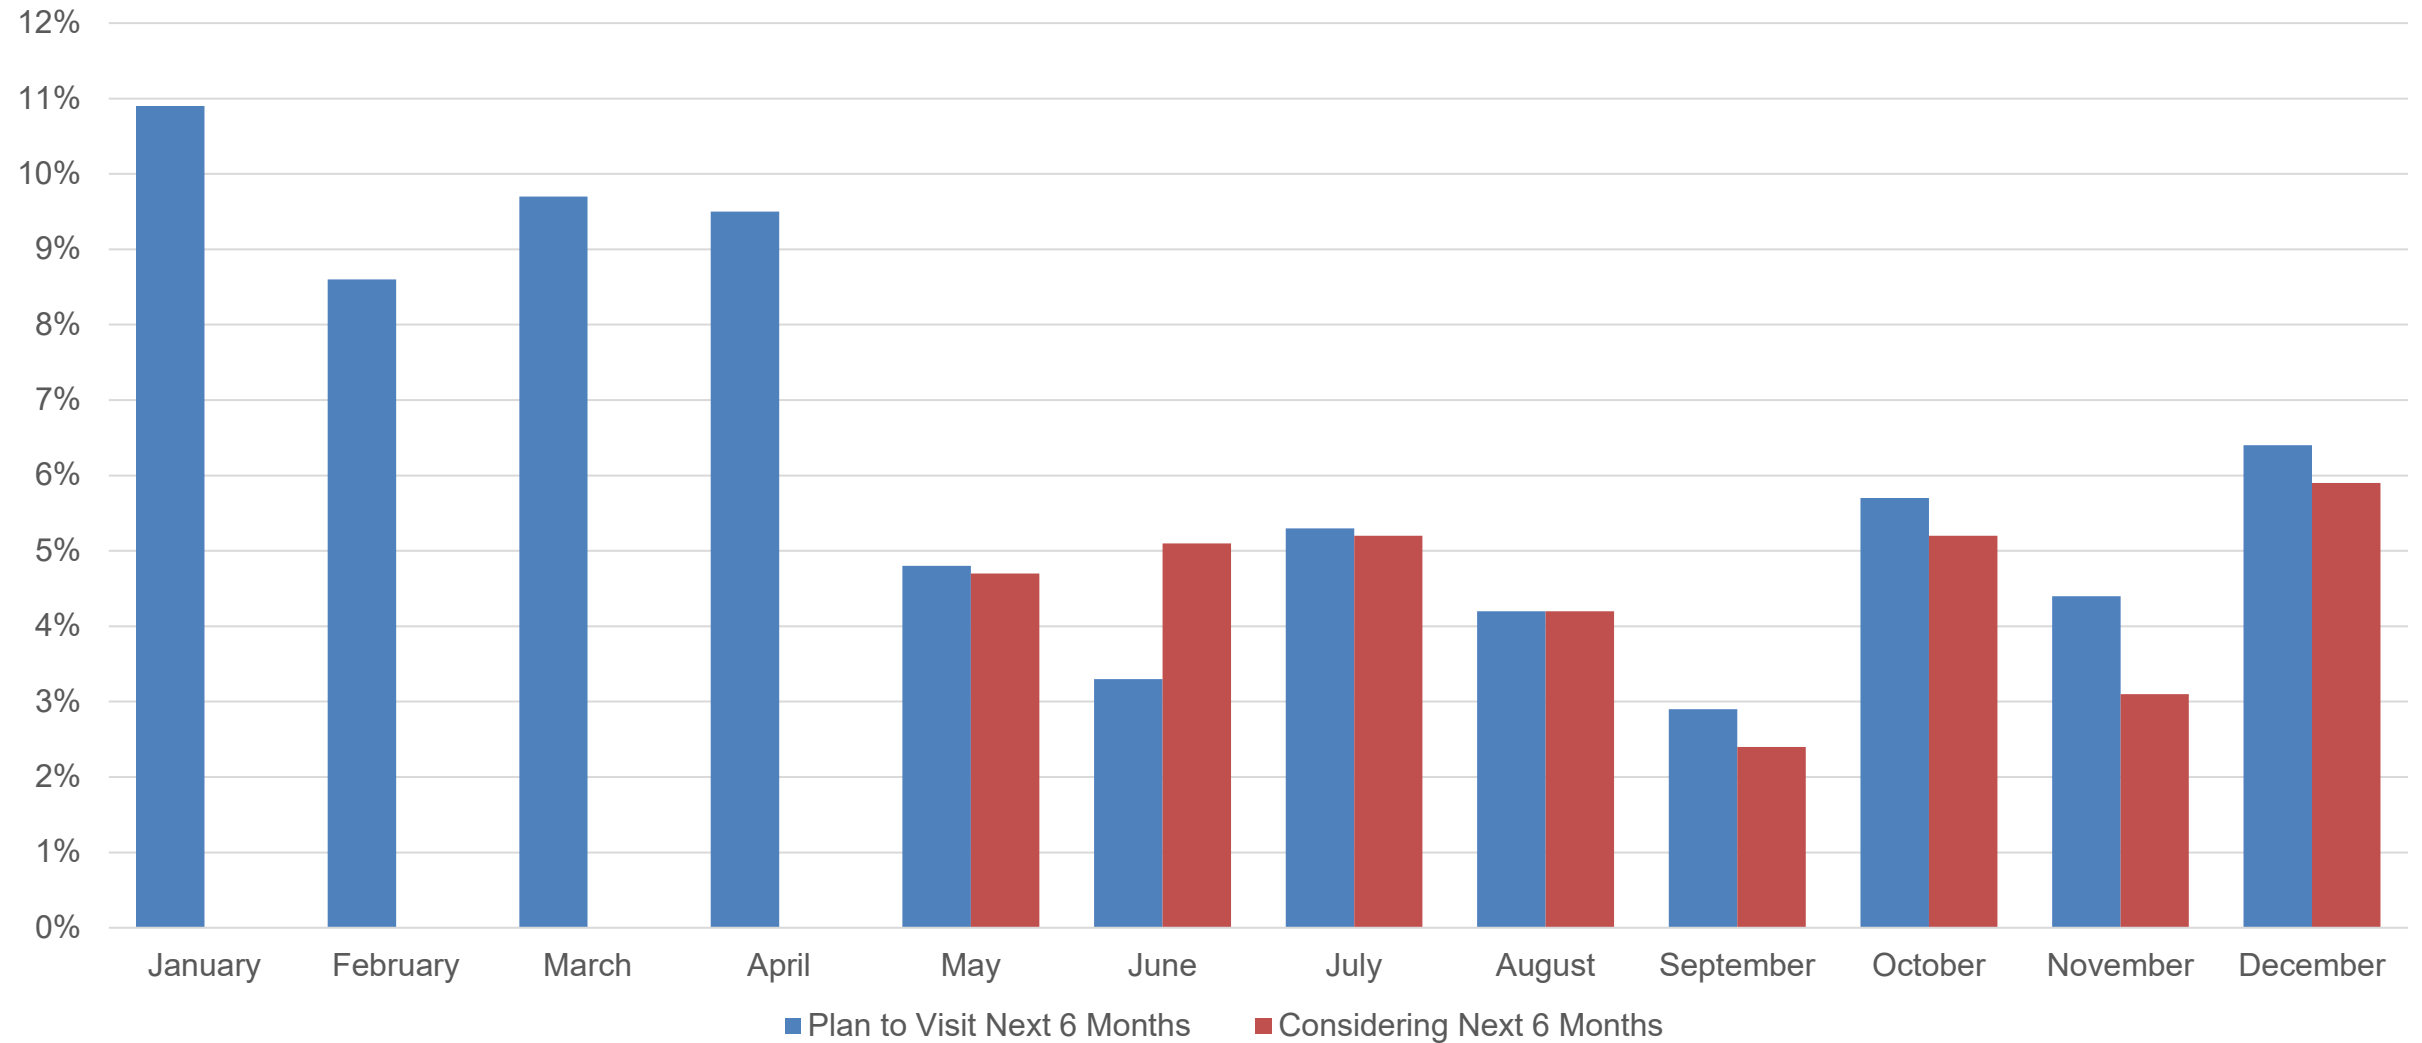

2021 Avid Traveler $100k+ Hawai'i Travel Intent Next 6 Months

Source: TravelTrak America