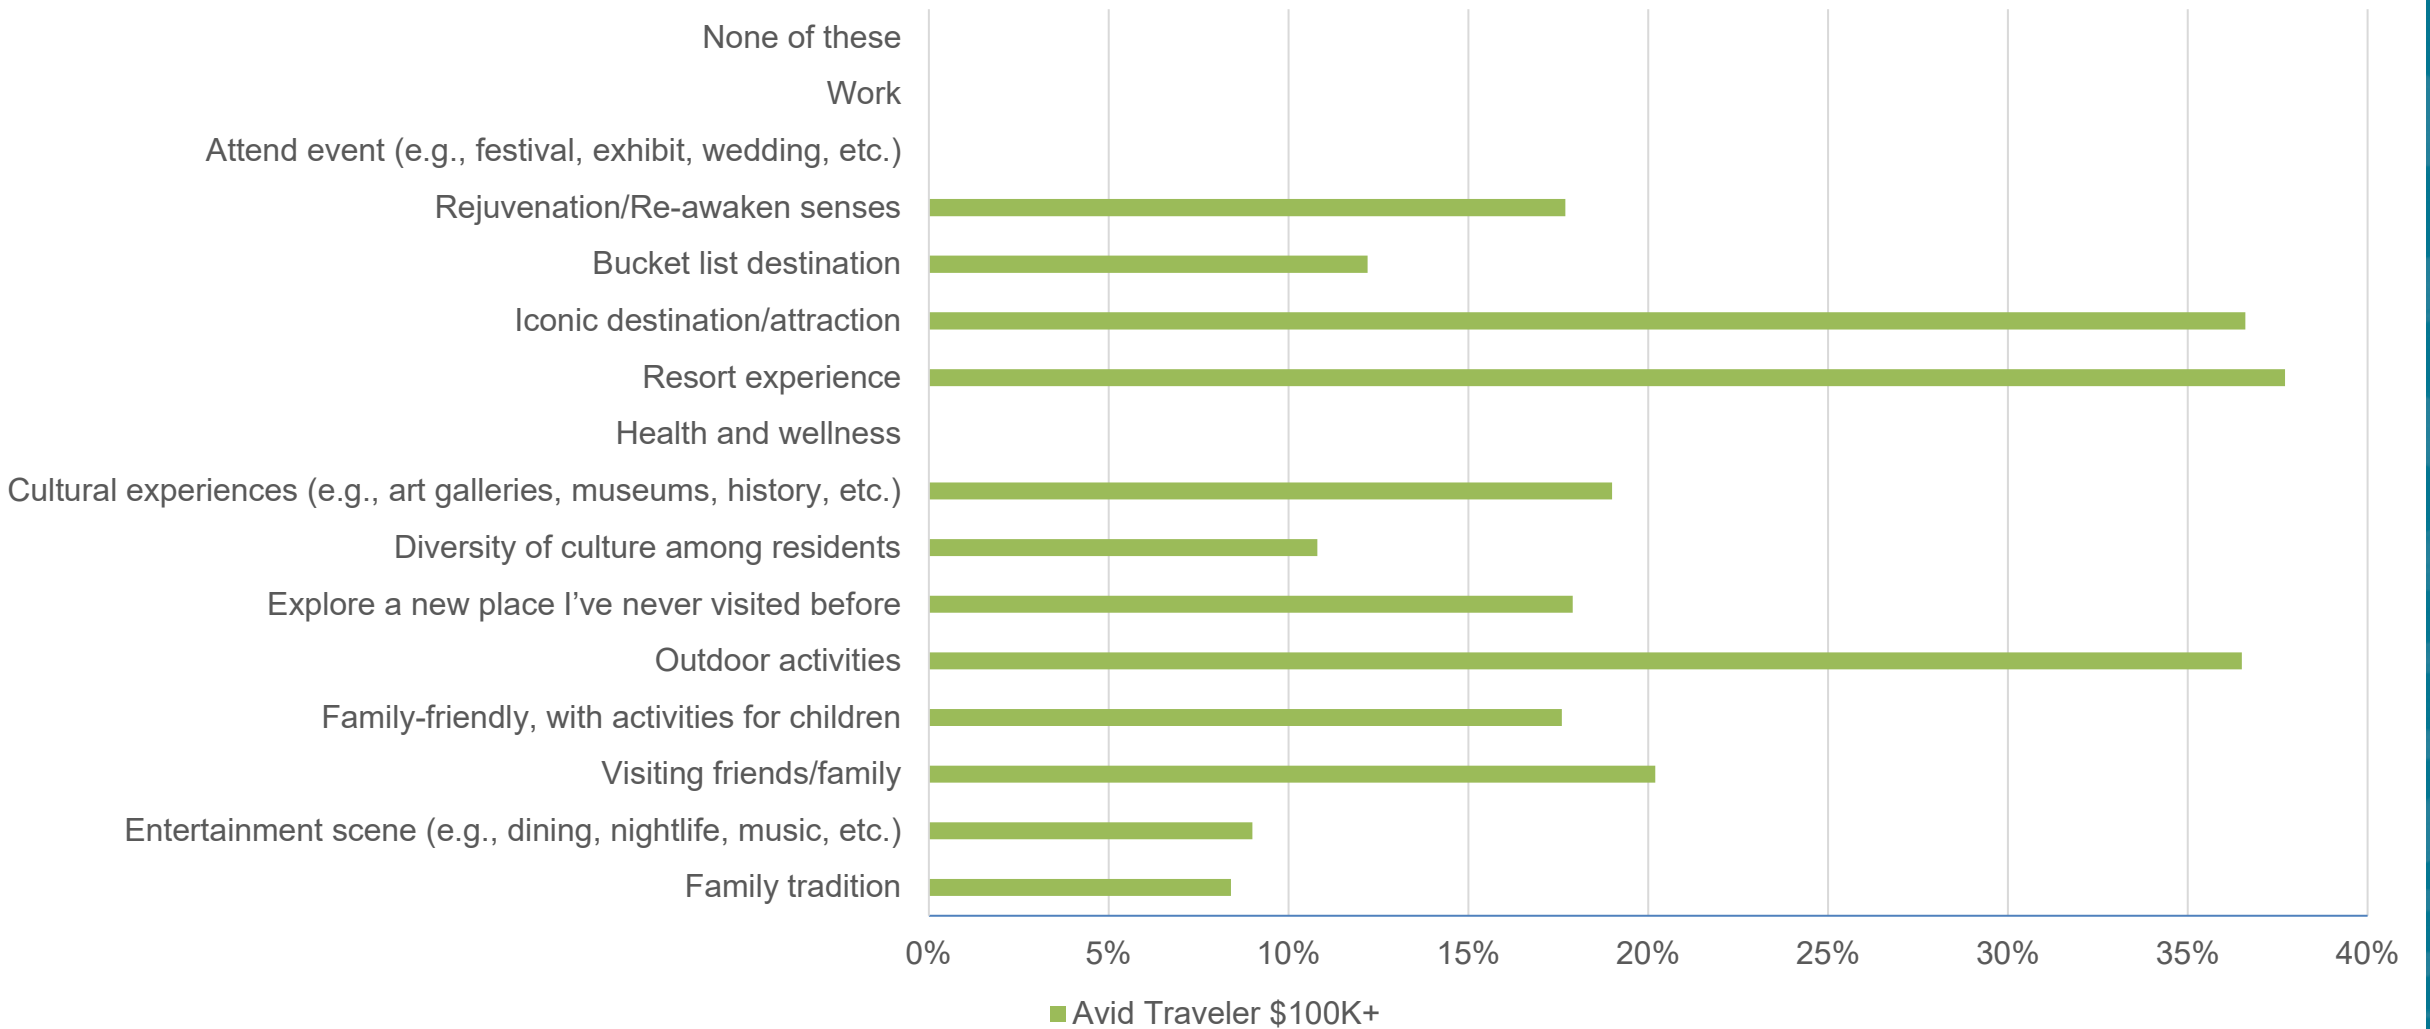

Q4 2021 Avid Traveler $100k+ Motivations for Hawai'i Visit

Source: TravelTrak America