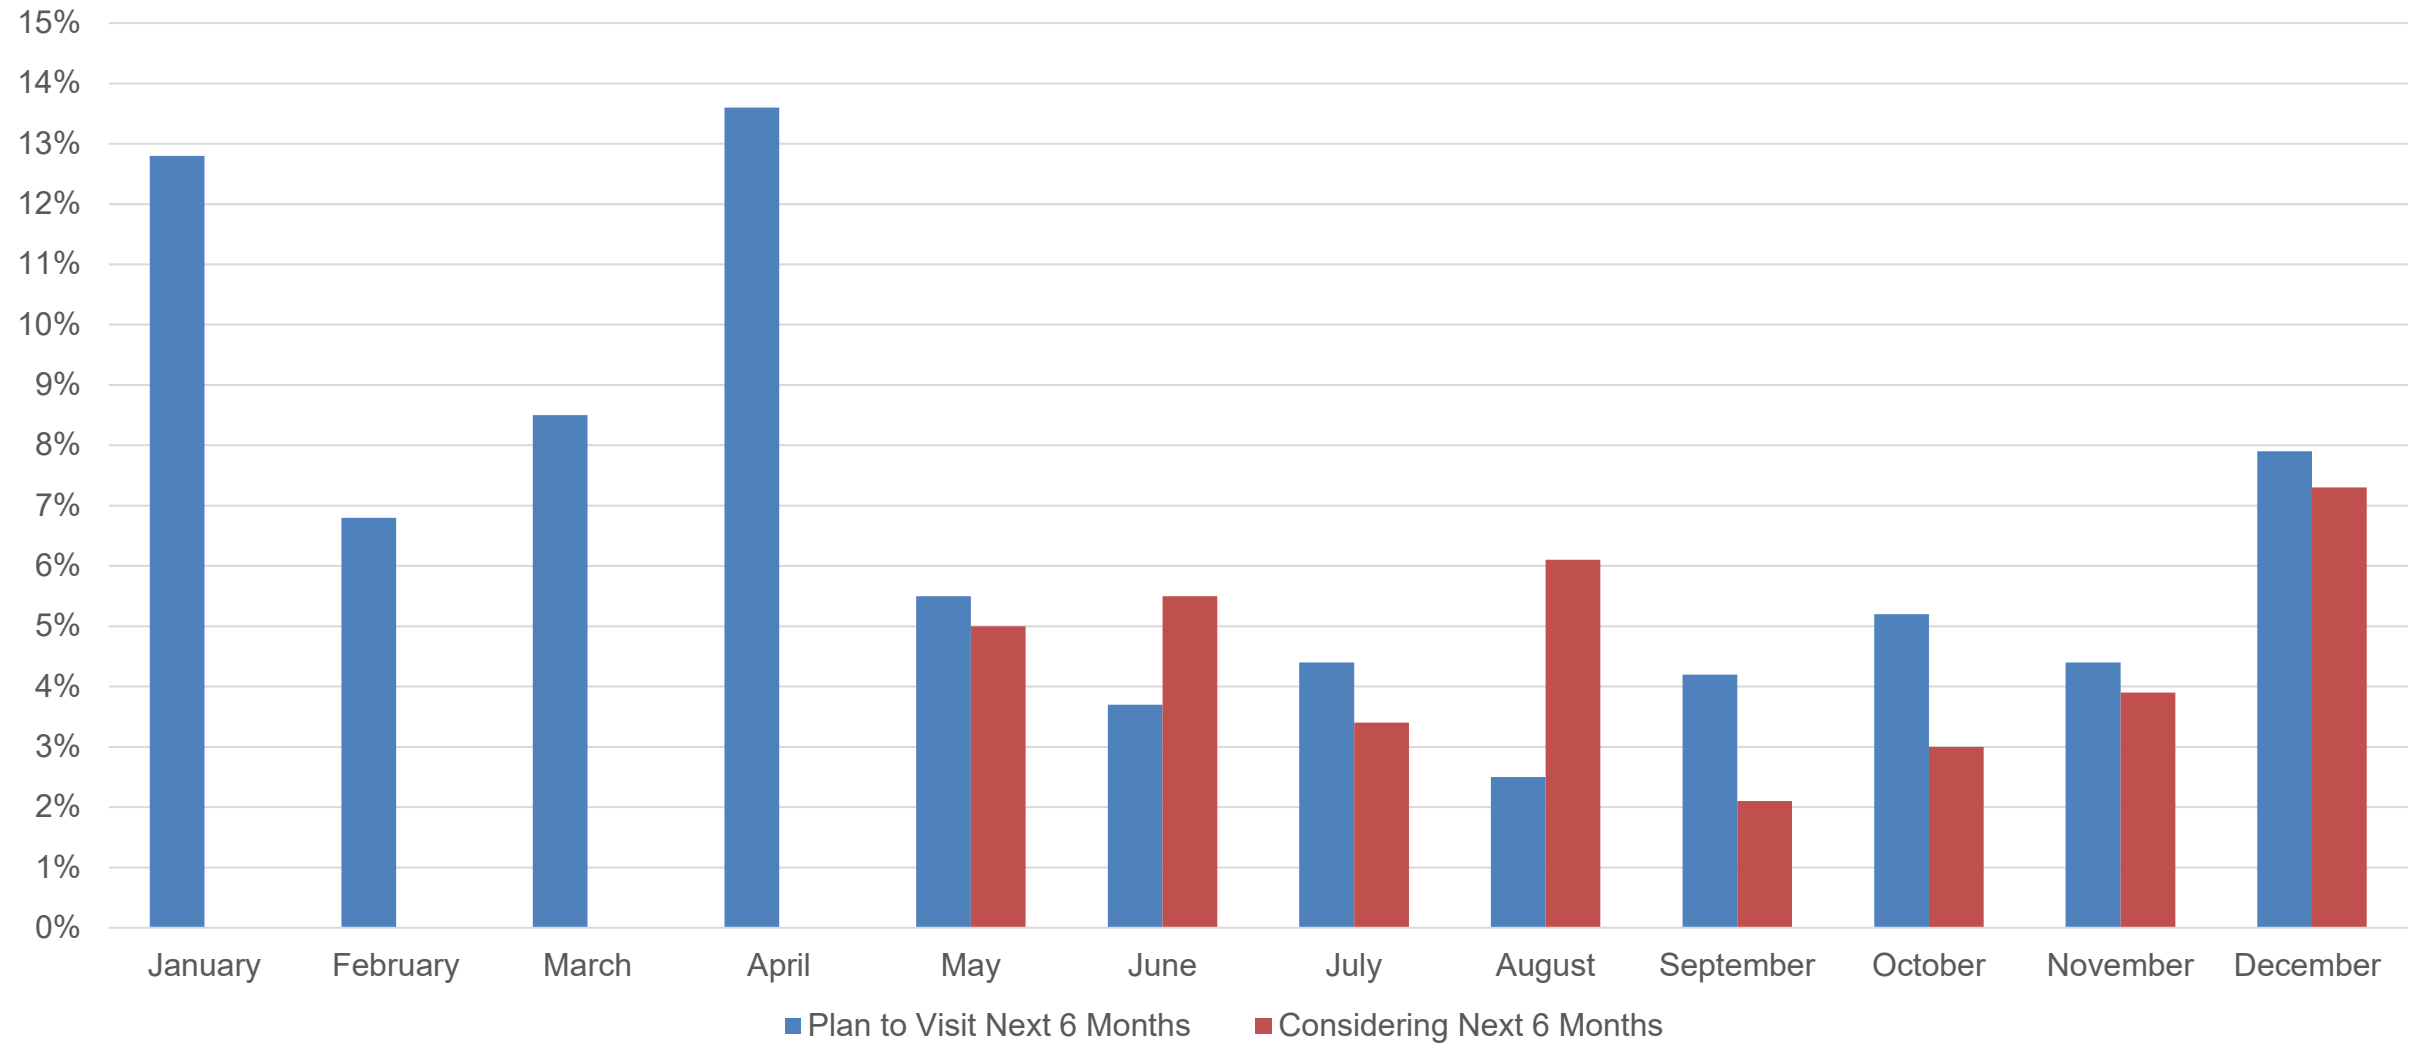

2021 Avid Traveler $150k+ Hawai'i Travel Intent Next 6 Months

Source: TravelTrak America