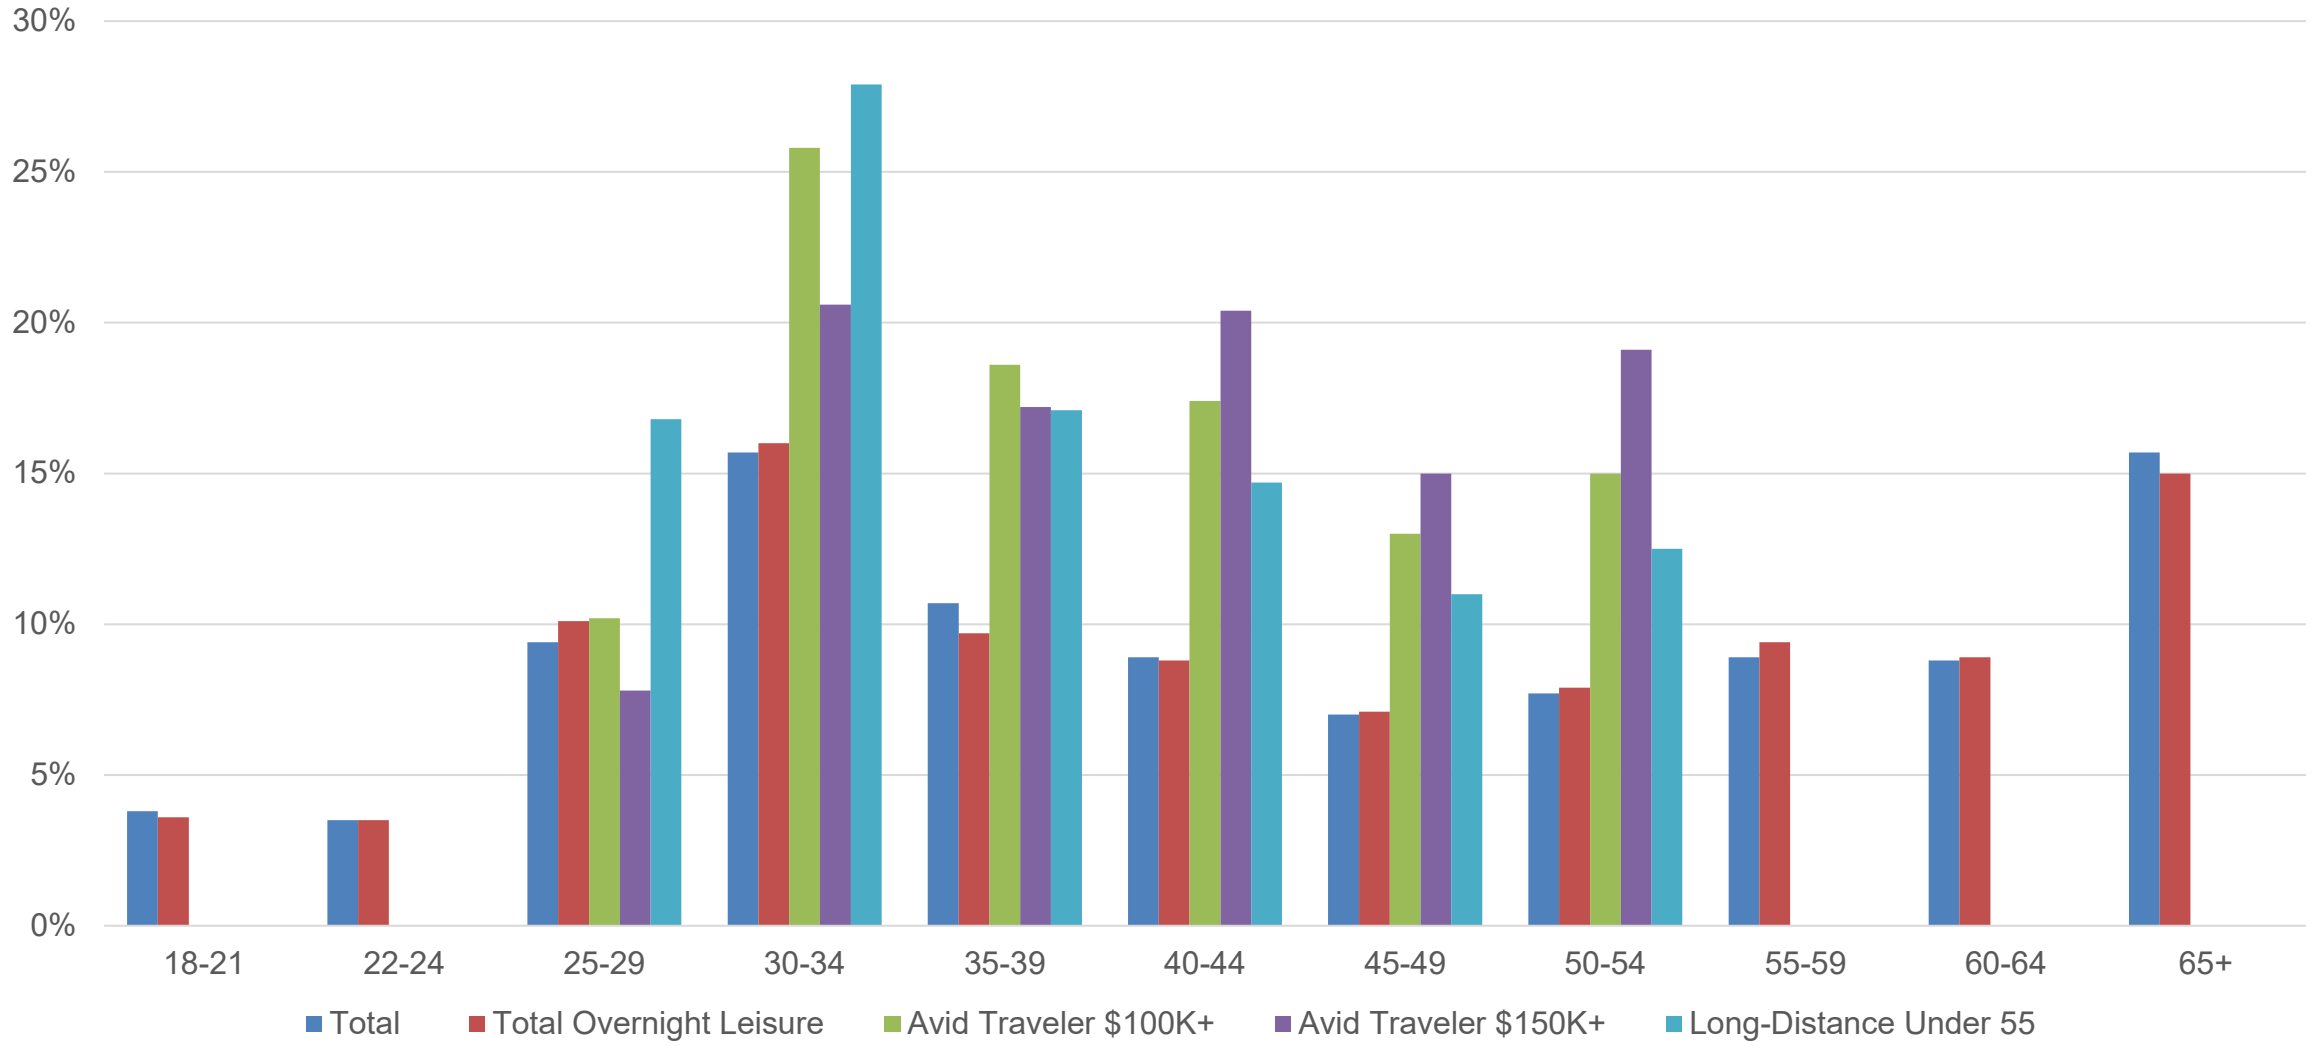

TravelTrak America 2021 Hawai'i Segment Tracking

March 17, 2023

2021 Hawai'i Traveler by Age Group

Source: TravelTrak America

*No data for Long-Distance Under 55 past age 55+ as it does not fit definition.

2021 Hawai'i Traveler by Household Income

Source: TravelTrak America

2021 Hawai'i Traveler by Children in Household

Source: TravelTrak America

2021 Hawai'i Traveler by Identity

Source: TravelTrak America

2021 Traveler Attitudes Towards Vacation Travel