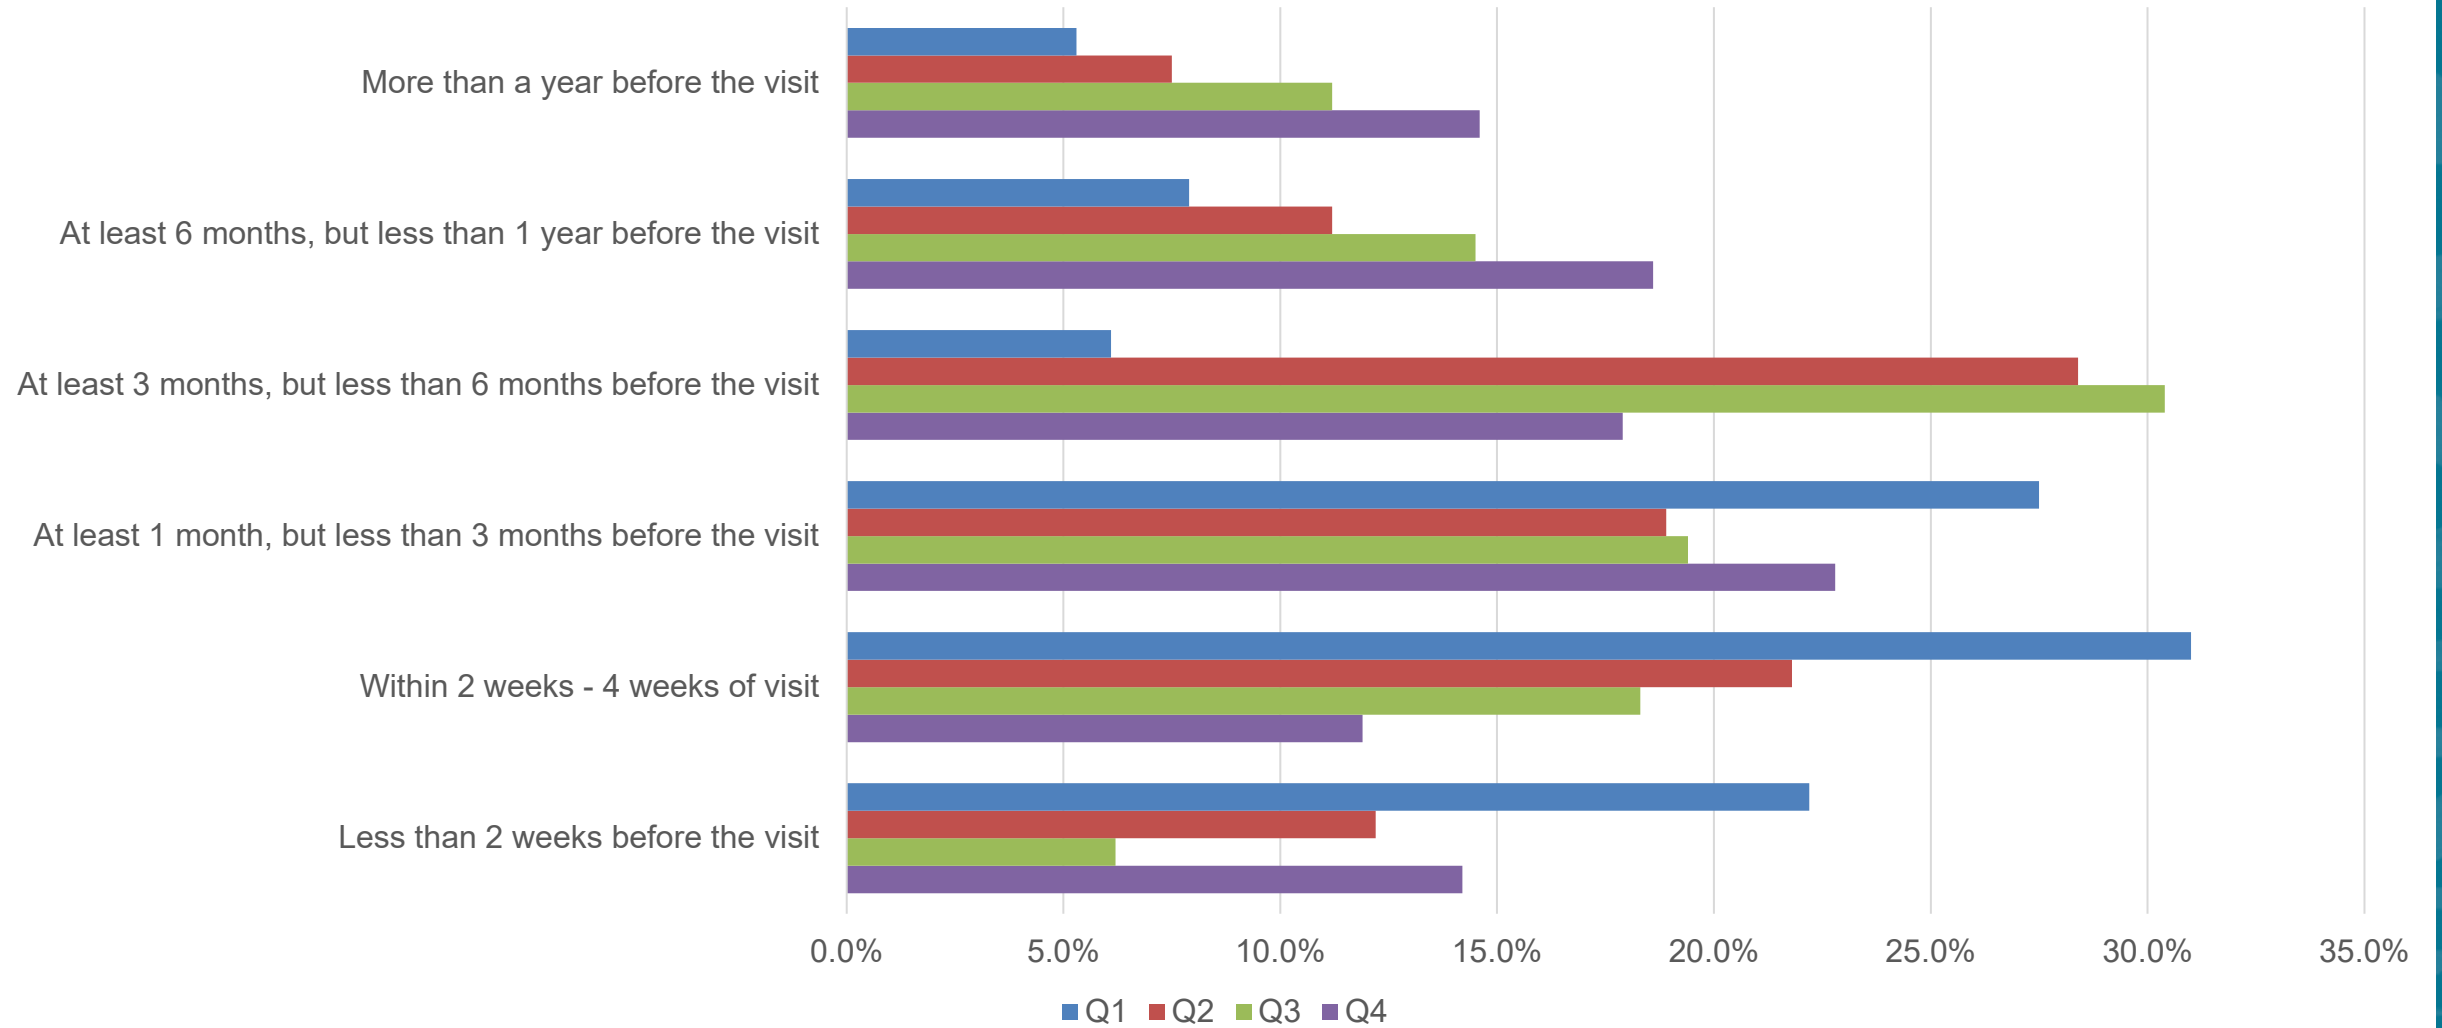

2021 Long-Distance Traveler Under 55 Hawai'i Travel Intent Next 6 Months

Source: TravelTrak America

2021 Total Hawai'i Travel Intent Next 6 Months

Source: TravelTrak America

Q4 2021 Total Overnight Leisure Traveler Motivations for Hawai'i Visit

Source: TravelTrak America

Q4 2021 Avid Traveler \$100k+ Motivations for Hawai'i Visit

Source: TravelTrak America

Q4 2021 Avid Traveler \$150k+ Motivations for Hawai'i Visit

Source: TravelTrak America

Q4 2021 Long-Distance Traveler Under 55 Motivations for Hawai'i Visit

Source: TravelTrak America

Q4 2021 Total Traveler Motivations for Hawai'i Visit

Source: TravelTrak America

2021 Total Overnight Leisure Traveler Advance Decision to Visit Hawai'i

Source: TravelTrak America