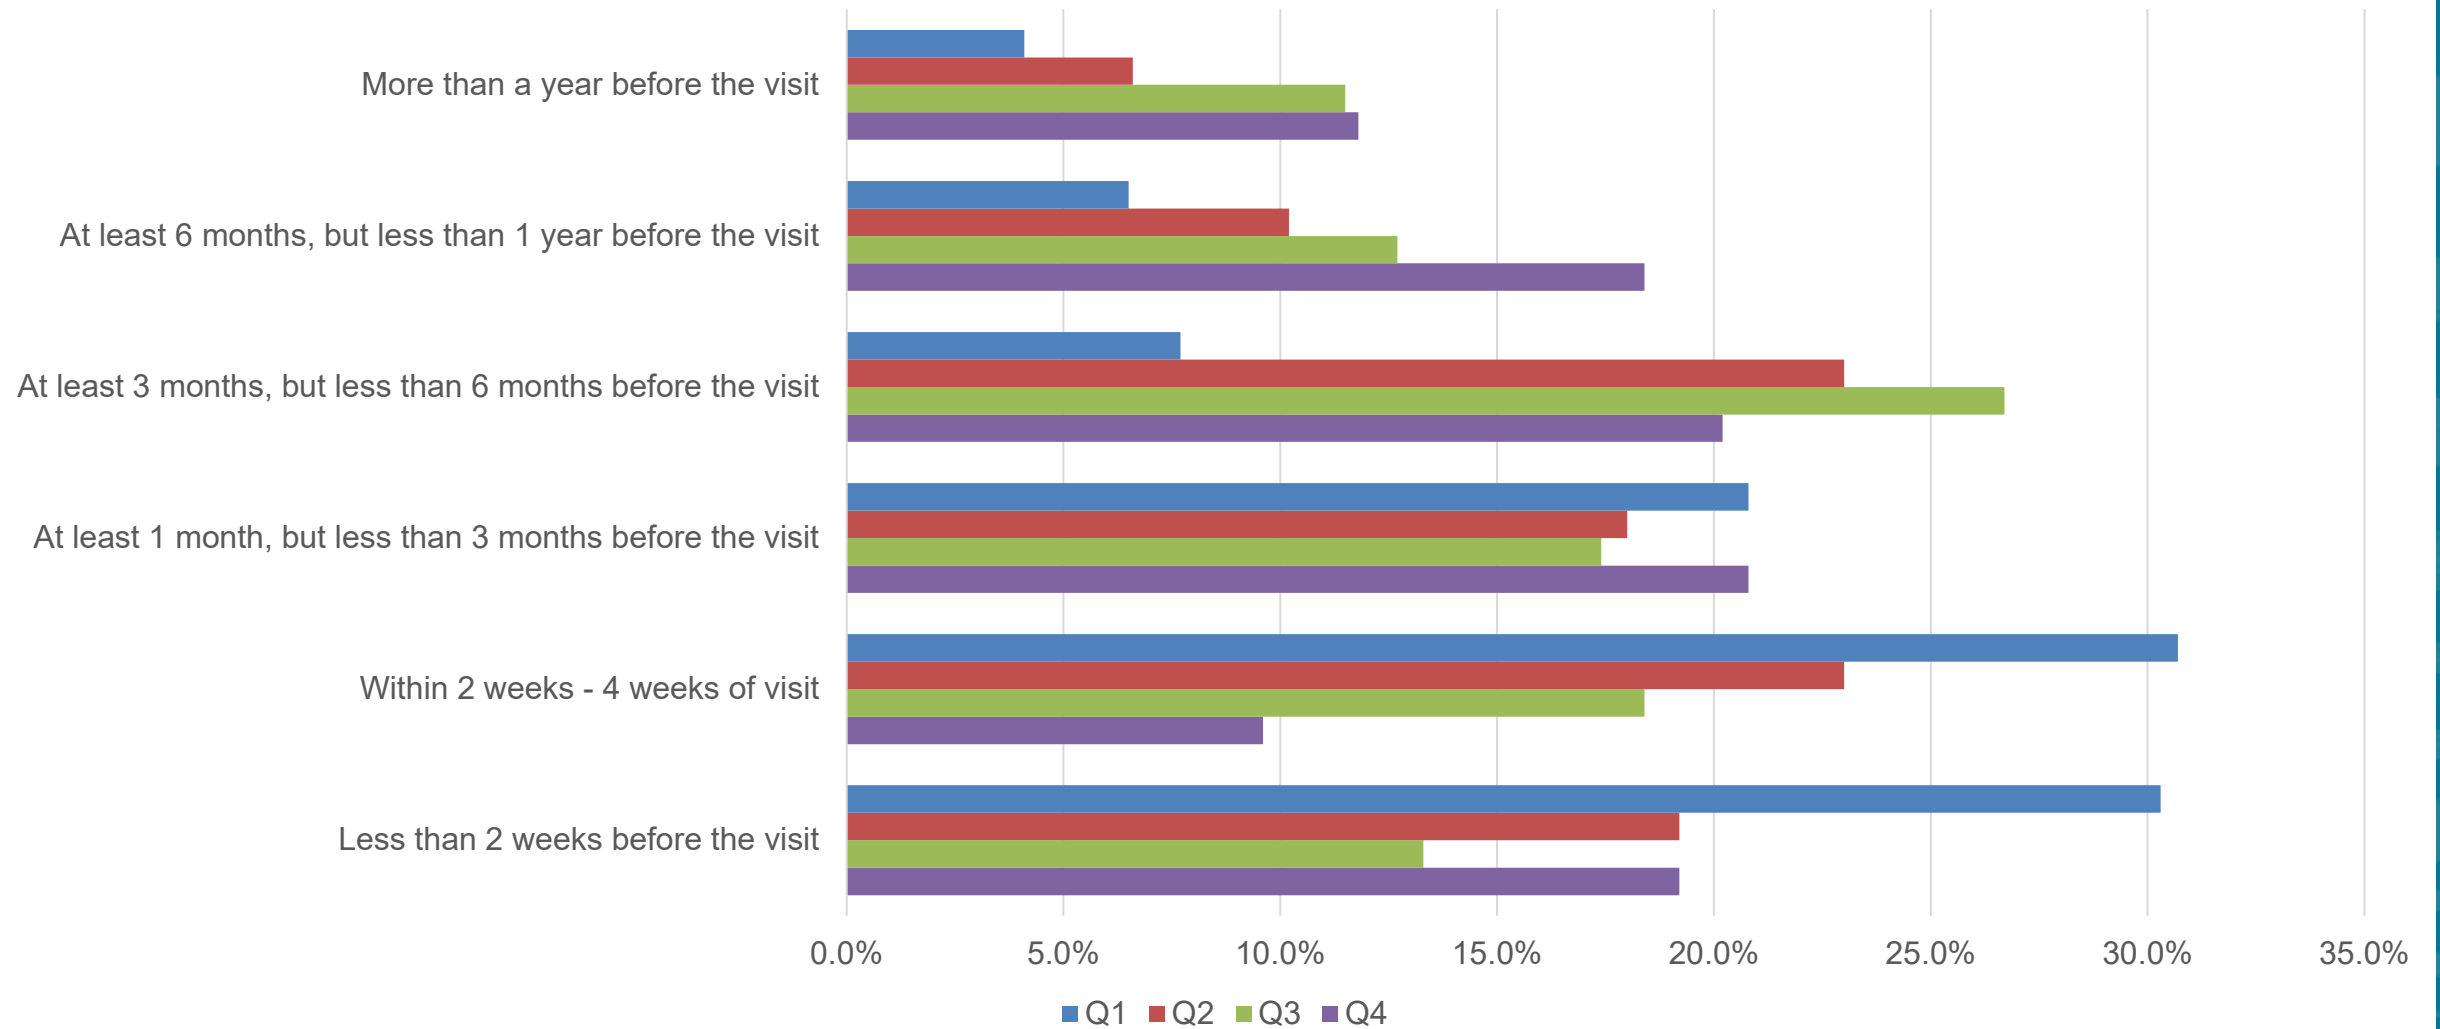

Source: TravelTrak America

Q4 2021 Total Traveler Motivations for Hawai'i Visit

Source: TravelTrak America

2021 Total Overnight Leisure Traveler Advance Decision to Visit Hawai'i

Source: TravelTrak America

2021 Avid Traveler \$100k+ Advance Decision to Visit Hawai'i

Source: TravelTrak America

2021 Avid Traveler \$150k+ Advance Decision to Visit Hawai'i

Source: TravelTrak America

2021 Long-Distance Traveler Under 55 Advance Decision to Visit Hawai'i

Source: TravelTrak America

2021 Total Advance Decision to Visit Hawai'i

Source: TravelTrak America