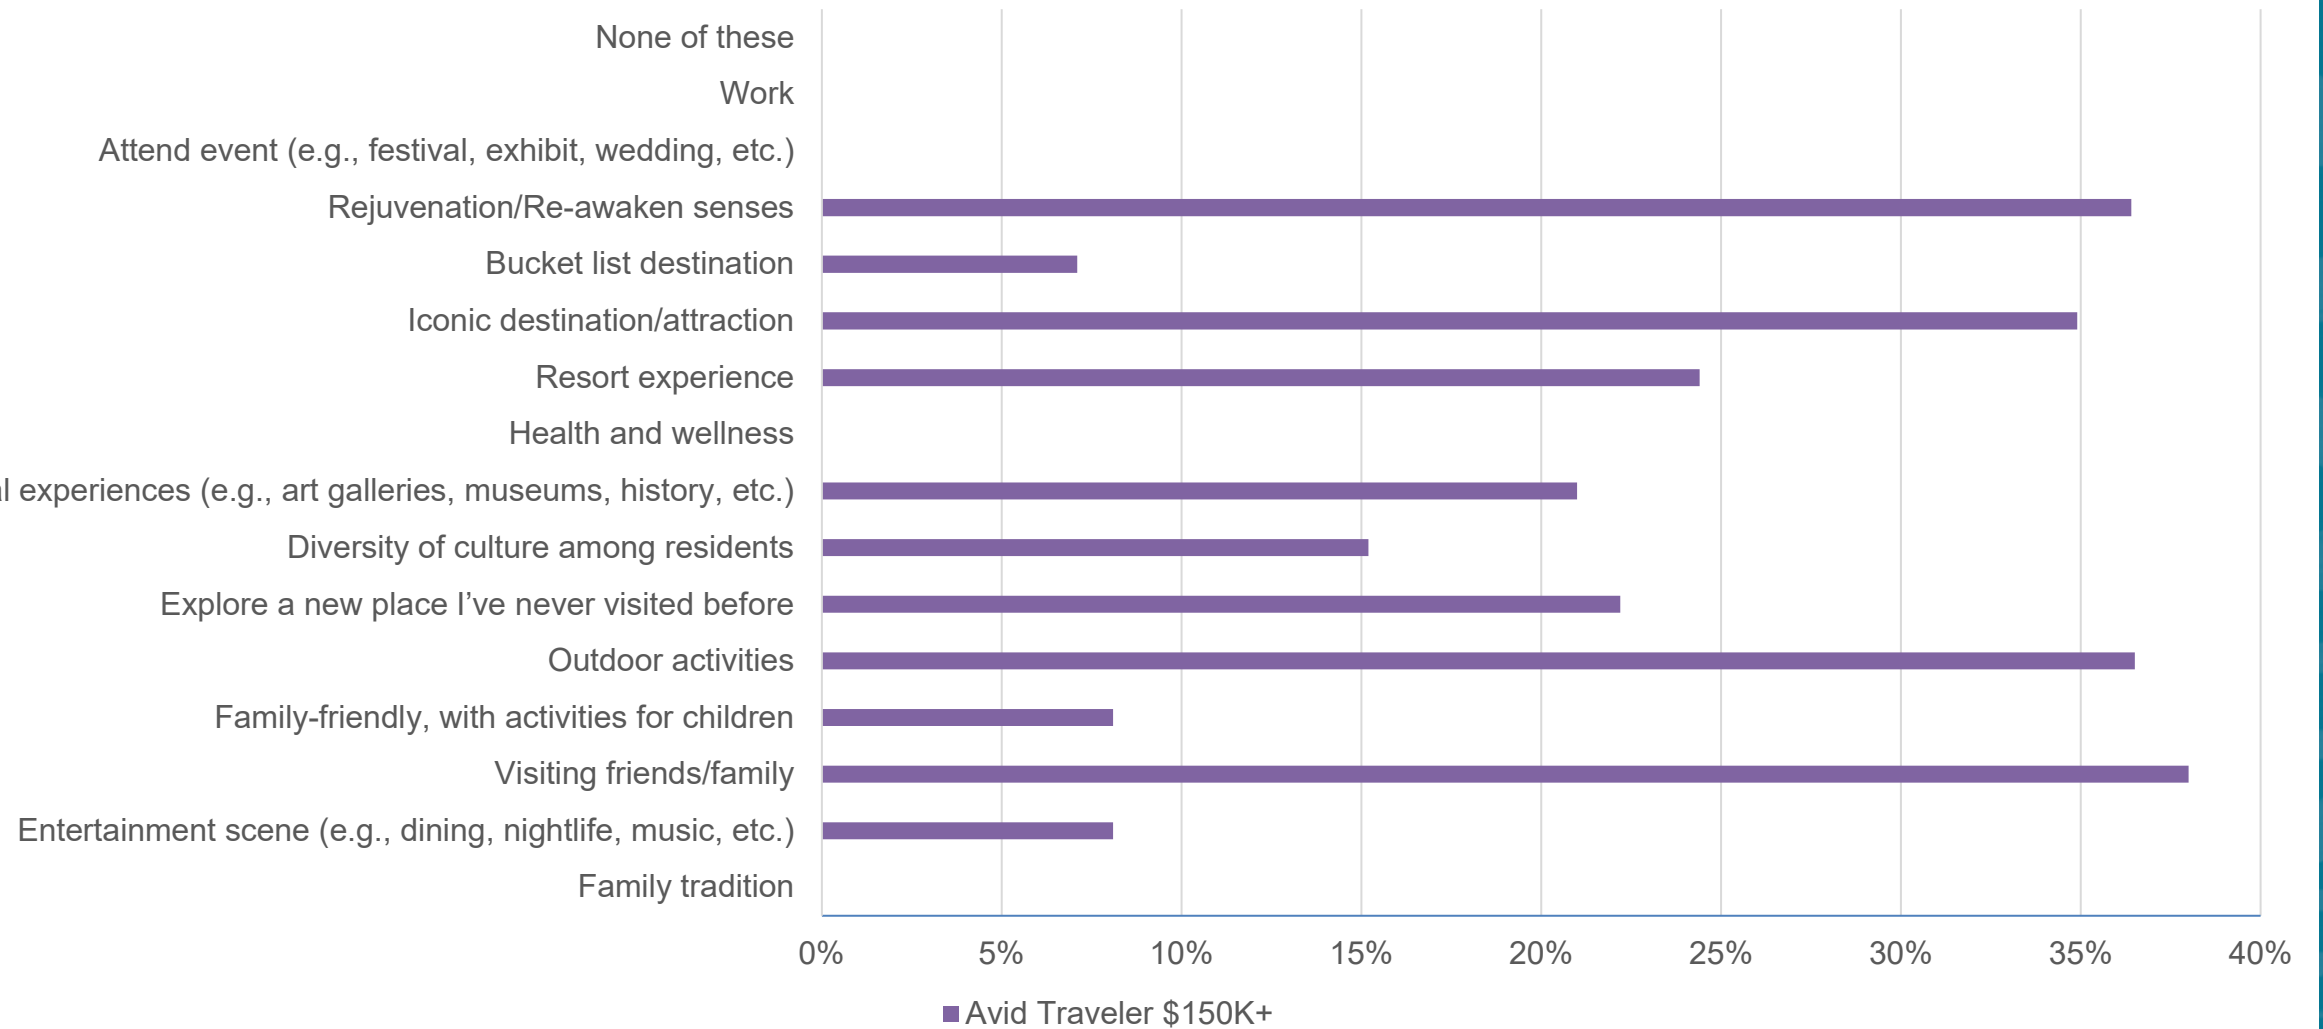

Q4 2021 Avid Traveler $150k+ Motivations for Hawai'i Visit

Source: TravelTrak America