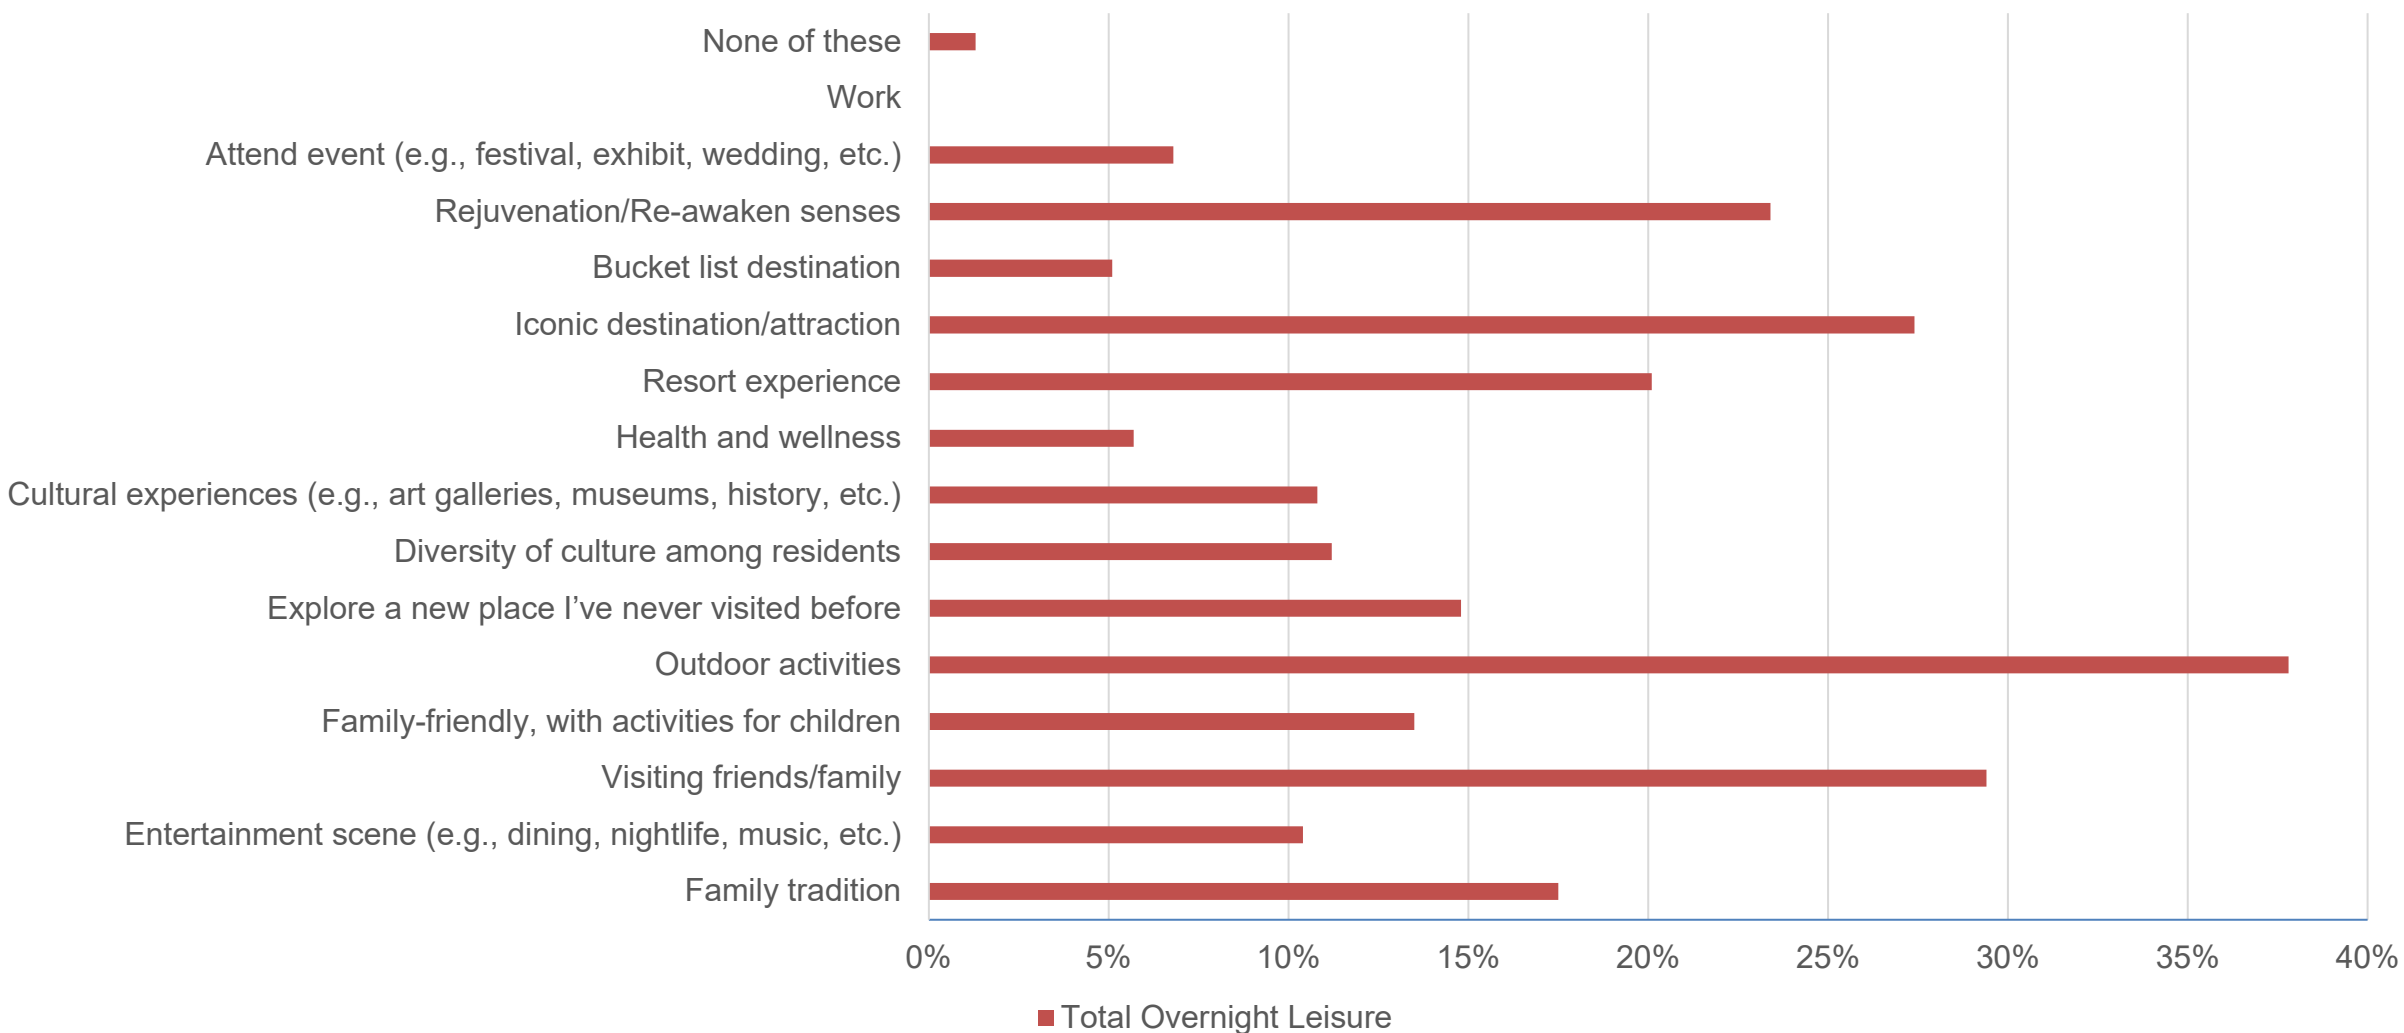

2021 Long-Distance Traveler Under 55 Hawai'i Travel Intent Next 6 Months

Source: TravelTrak America

2021 Total Hawai'i Travel Intent Next 6 Months

Source: TravelTrak America

Q4 2021 Total Overnight Leisure Traveler Motivations for Hawai'i Visit