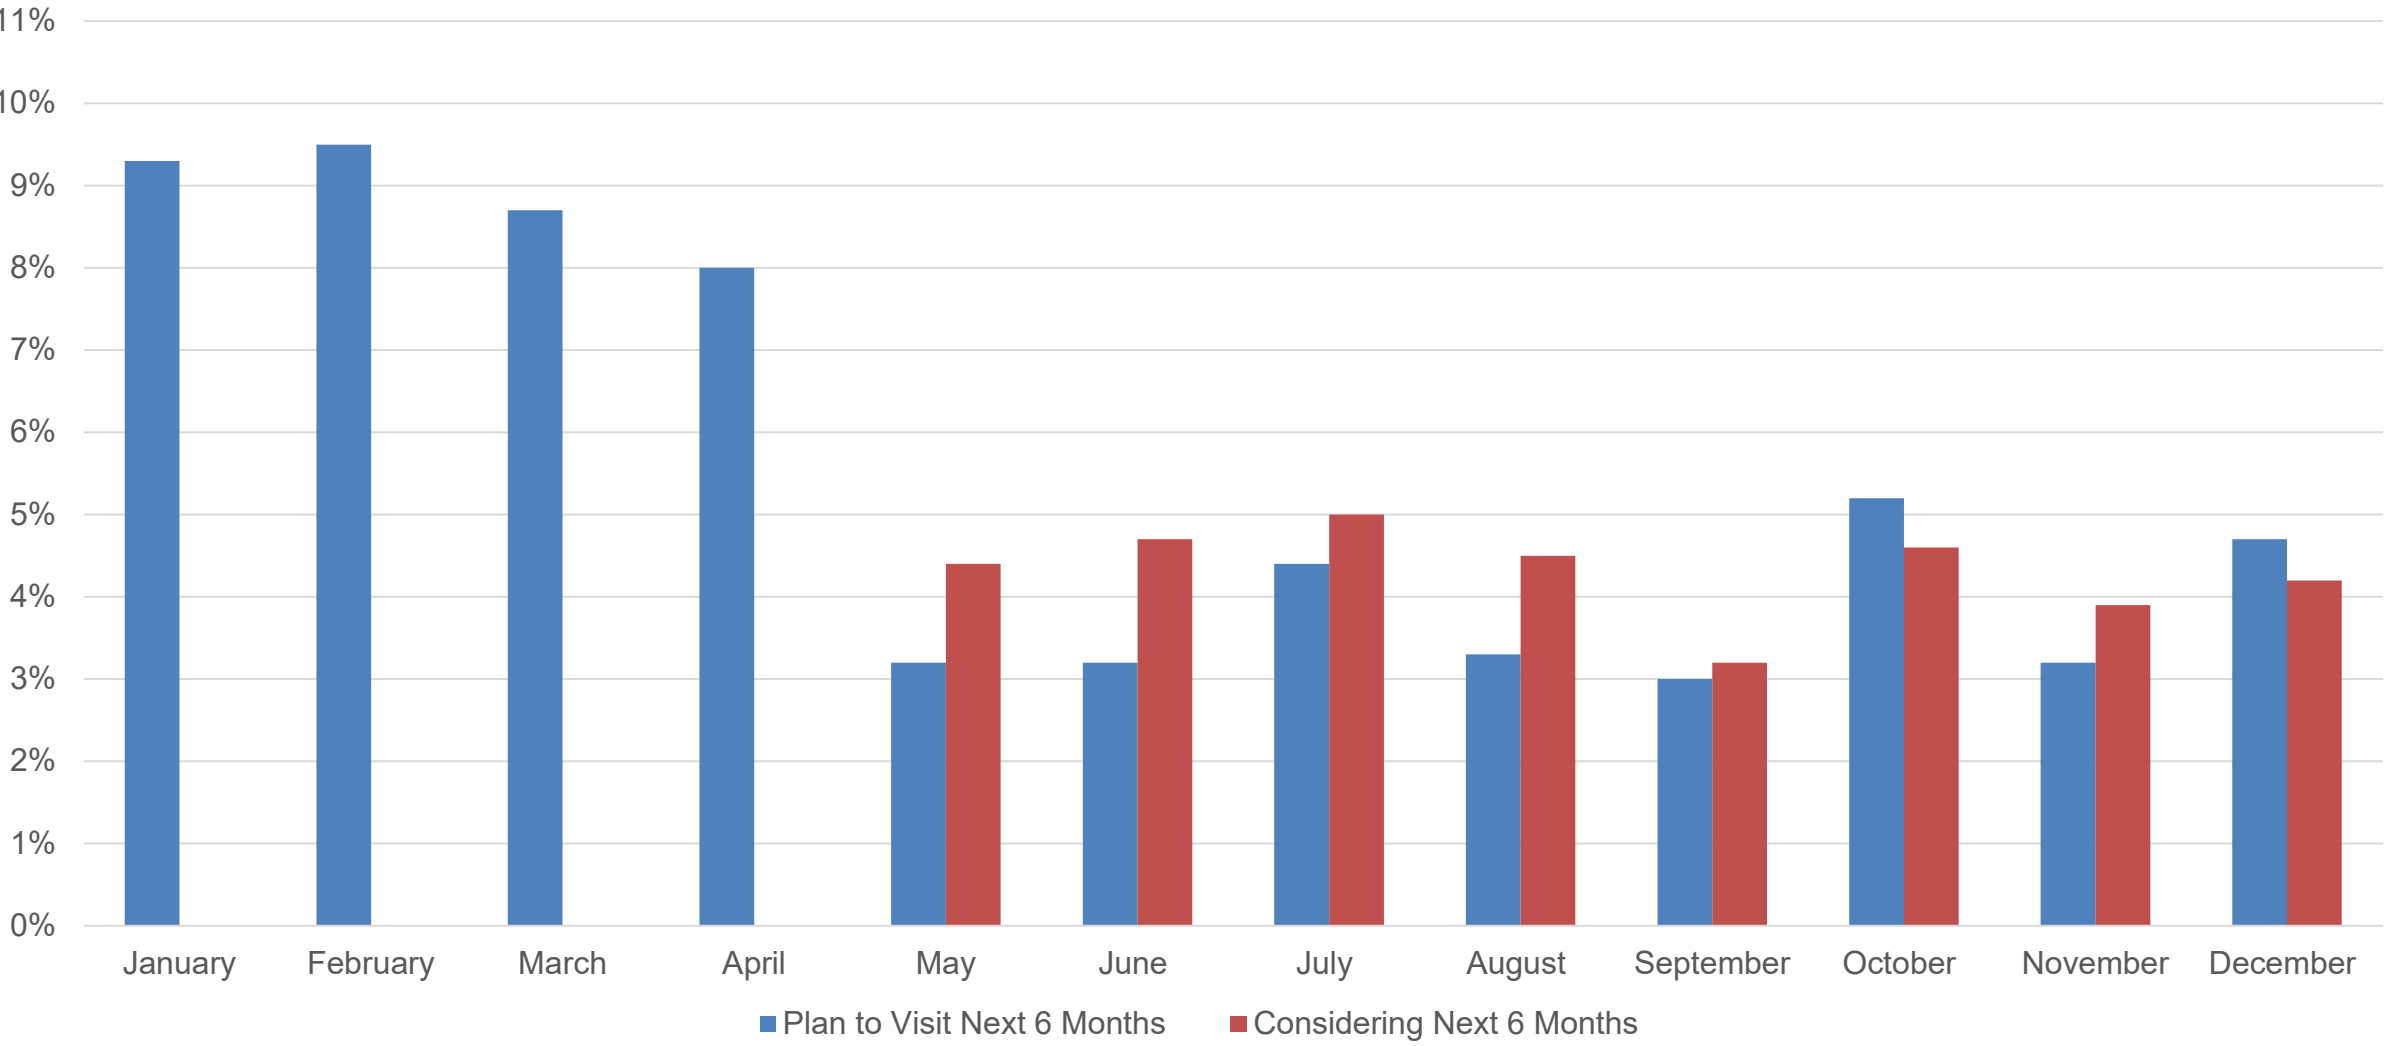

Source: TravelTrak America

2021 Avid Traveler \$100k+ Hawai'i Travel Intent Next 6 Months

Source: TravelTrak America

2021 Avid Traveler \$150k+ Hawai'i Travel Intent Next 6 Months

Source: TravelTrak America

2021 Long-Distance Traveler Under 55 Hawai'i Travel Intent Next 6 Months

Source: TravelTrak America

2021 Total Hawai'i Travel Intent Next 6 Months

Source: TravelTrak America

Q4 2021 Total Overnight Leisure Traveler Motivations for Hawai'i Visit