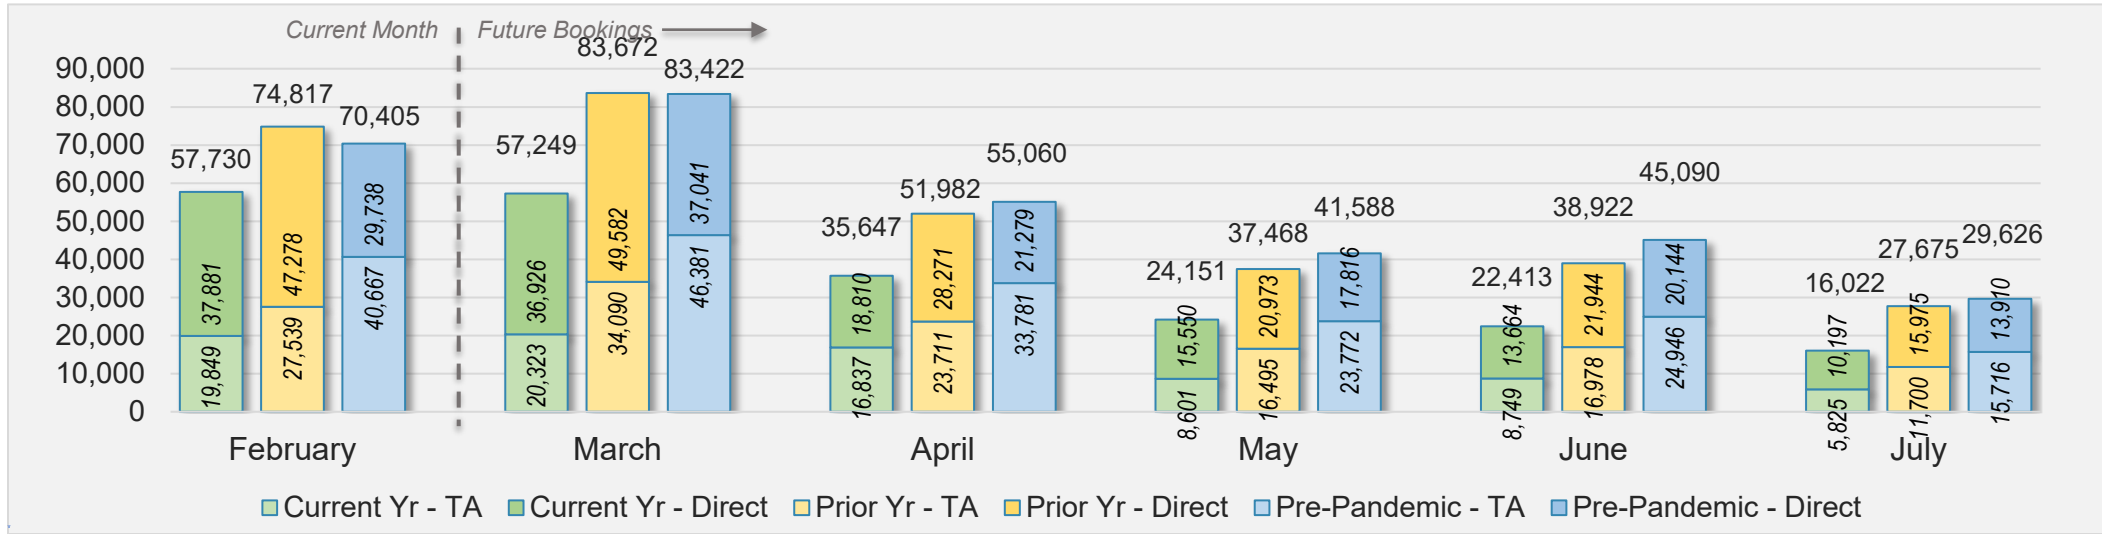

Source: ForwardKeys as of 2/25/24

February 2024 Direct and Travel Agency Bookings to Hawai'i

KOREA

Source: ForwardKeys as of 2/25/24

O'ahu (continued)

February 2024 Direct and Travel Agency Bookings to Hawai'i

AUSTRALIA

Source: ForwardKeys as of 2/25/24

Maui

February 2024 Direct and Travel Agency Bookings to Hawai'i

February 2024 Direct and Travel Agency Bookings to Hawai'i

Maui (continued)

February 2024 Direct and Travel Agency Bookings to Hawai'i