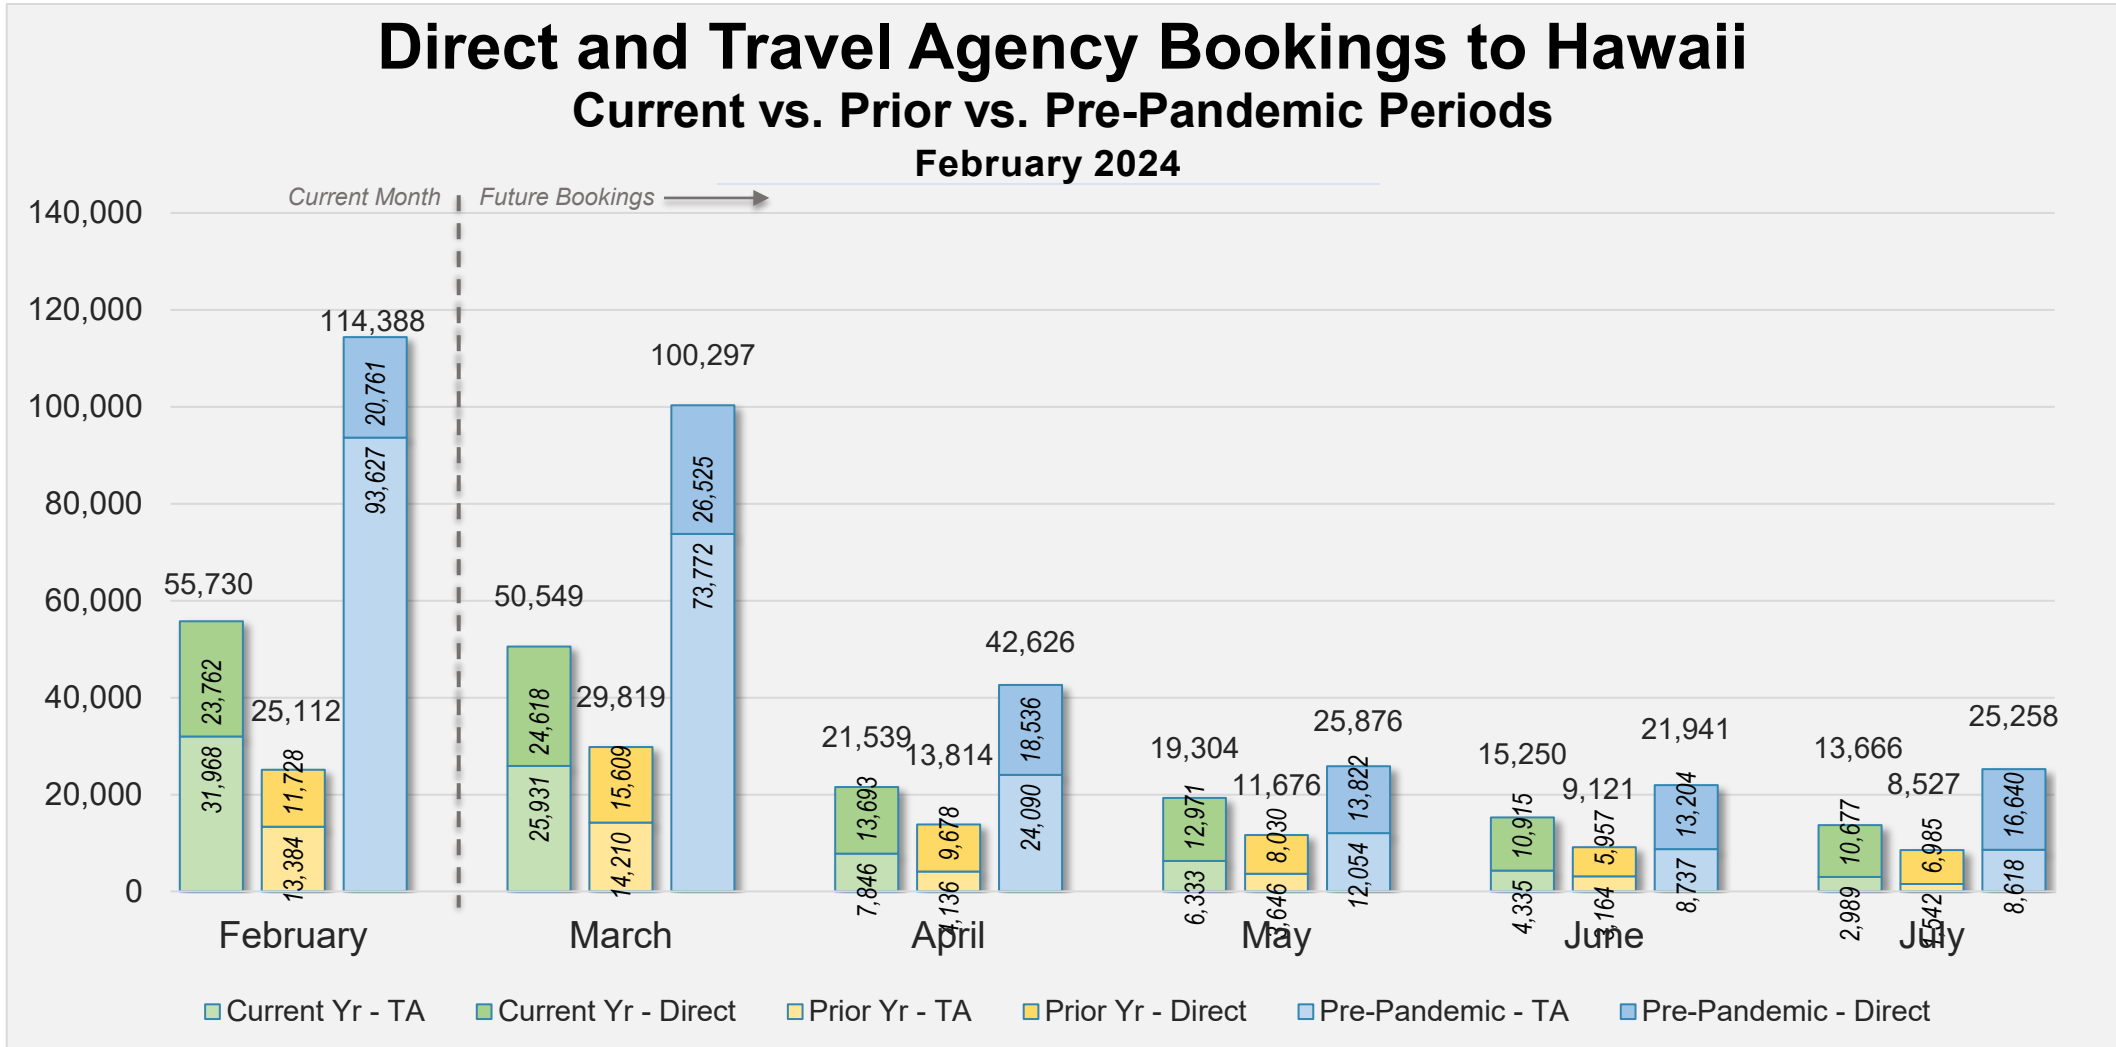

Forward Keys Index

- Bookings
 - Net sum of the number of visitors from Sales transactions counted, including Exchanges and Refunds.
- Current Year / Previous Year / Pre-pandemic
 - In the analysis results, "Current Year" refers to the period being analyzed. "Previous Year" refers to the time unit in the previous year equivalent to the "Current Year" (for year-on-year comparison purposes). "Pre-pandemic" refers to the equivalent period in 2019 to the Current period, using only 2019 data as a reference.
- Direct
 - Refers to tickets purchased directly through the airline, typically via an airline's website.
- Travel Agency
 - Refers to associated with an ARC/IATA number (or otherwise retail).

Direct and Travel Agency Bookings to Hawaii Current vs. Prior vs. Pre-Pandemic Periods

February 2024

Source: ForwardKeys as of 2/25/24

JAPAN

Direct and Travel Agency Bookings to Hawaii Current vs. Prior vs. Pre-Pandemic Periods February 2024

Source: ForwardKeys as of 2/25/24

CANADA

Direct and Travel Agency Bookings to Hawaii Current vs. Prior vs. Pre-Pandemic Periods February 2024

Source: ForwardKeys as of 2/25/24

KOREA

Direct and Travel Agency Bookings to Hawaii Current vs. Prior vs. Pre-Pandemic Periods February 2024