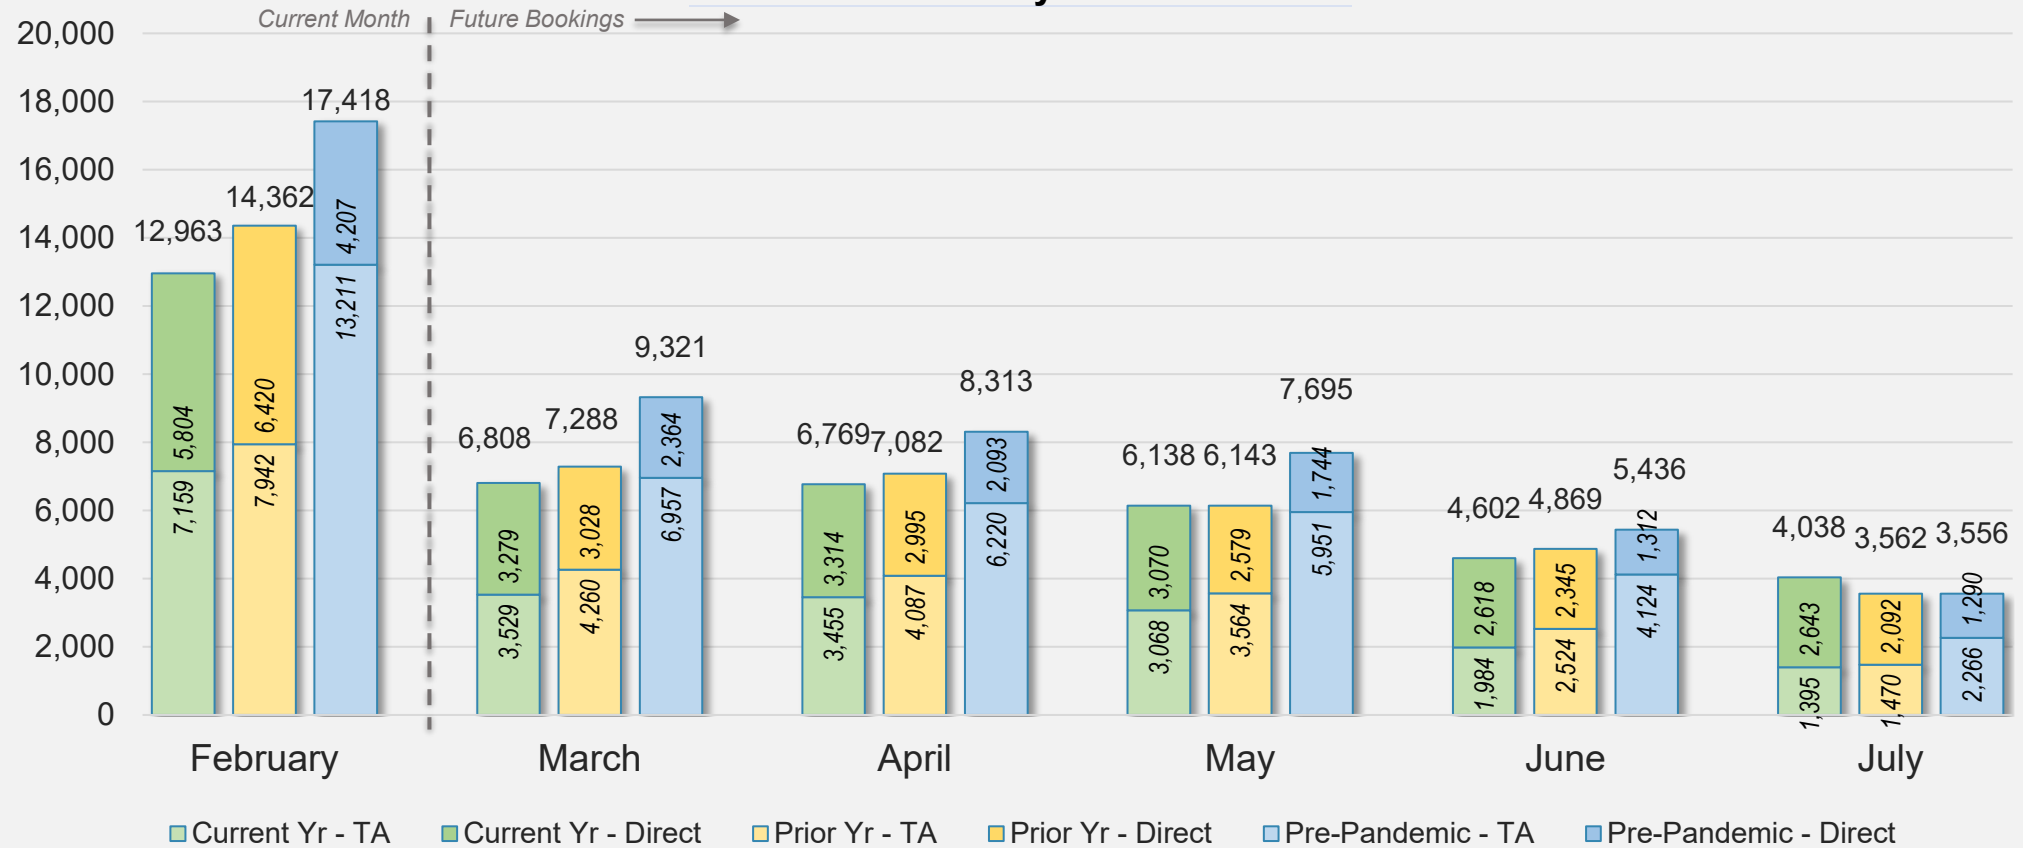

Forward Keys Index

- Bookings
 - Net sum of the number of visitors from Sales transactions counted, including Exchanges and Refunds.
- Current Year / Previous Year / Pre-pandemic
 - In the analysis results, "Current Year" refers to the period being analyzed. "Previous Year" refers to the time unit in the previous year equivalent to the "Current Year" (for year-on-year comparison purposes). "Pre-pandemic" refers to the equivalent period in 2019 to the Current period, using only 2019 data as a reference.
- Direct
 - Refers to tickets purchased directly through the airline, typically via an airline's website.
- Travel Agency
 - Refers to associated with an ARC/IATA number (or otherwise retail).

Source: ForwardKeys as of 2/25/24

CANADA

Direct and Travel Agency Bookings to Hawaii Current vs. Prior vs. Pre-Pandemic Periods February 2024

Source: ForwardKeys as of 2/25/24

KOREA

Direct and Travel Agency Bookings to Hawaii Current vs. Prior vs. Pre-Pandemic Periods February 2024

Source: ForwardKeys as of 2/25/24

AUSTRALIA

Direct and Travel Agency Bookings to Hawaii Current vs. Prior vs. Pre-Pandemic Periods February 2024

Source: ForwardKeys as of 2/25/24

O'ahu

February 2024 Direct and Travel Agency Bookings to Hawai'i