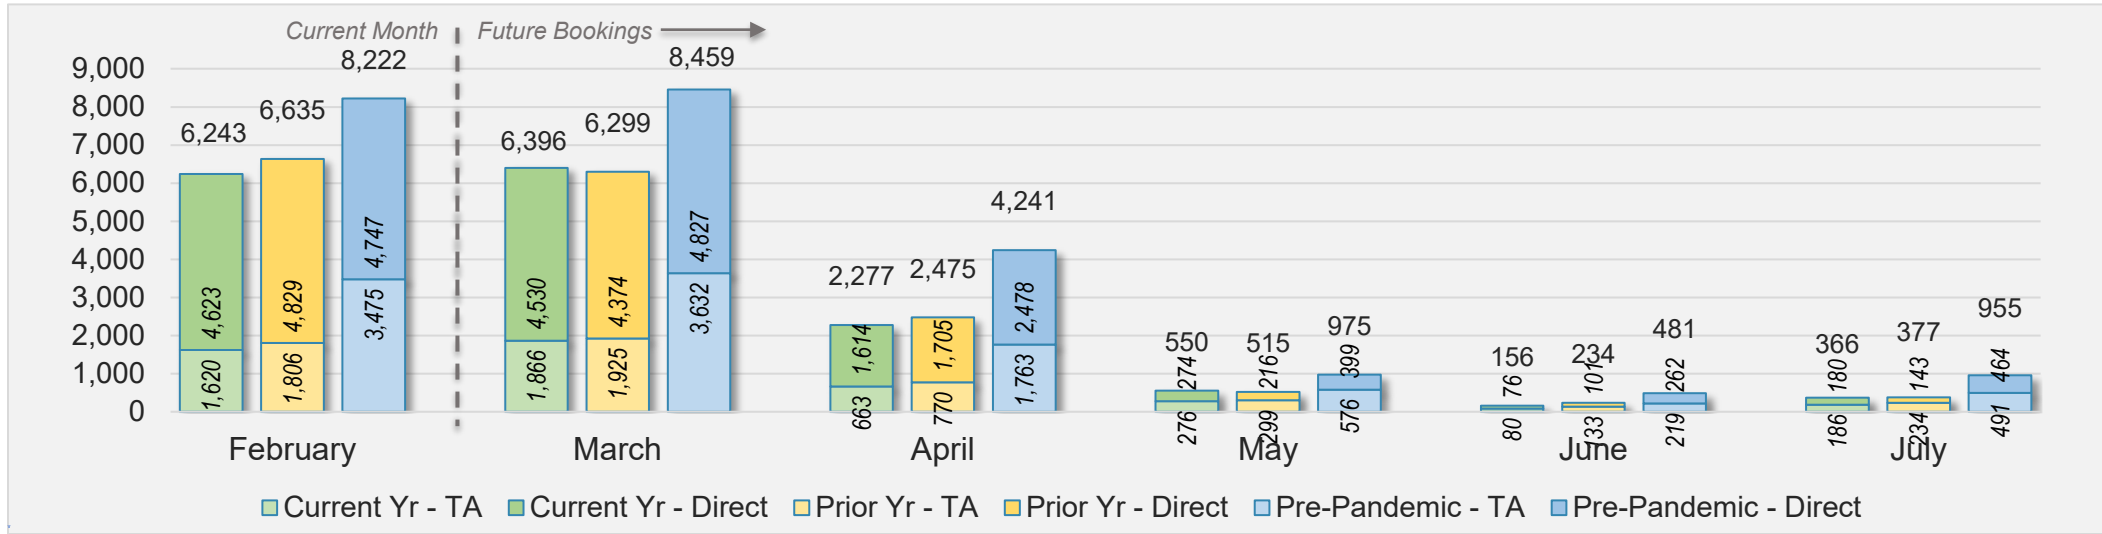

KOREA

Source: ForwardKeys as of 2/25/24

Kaua'i (continued)

February 2024 Direct and Travel Agency Bookings to Hawai'i

AUSTRALIA

Source: ForwardKeys as of 2/25/24

Hawai'i Island

February 2024 Direct and Travel Agency Bookings to Hawai'i

U.S.

Source: ForwardKeys as of 2/25/24

February 2024 Direct and Travel Agency Bookings to Hawai'i

JAPAN

Source: ForwardKeys as of 2/25/24

Hawai'i Island (continued)

February 2024 Direct and Travel Agency Bookings to Hawai'i

CANADA

Source: ForwardKeys as of 2/25/24

February 2024 Direct and Travel Agency Bookings to Hawai'i

KOREA

Source: ForwardKeys as of 2/25/24

Hawai'i Island (continued)

February 2024 Direct and Travel Agency Bookings to Hawai'i