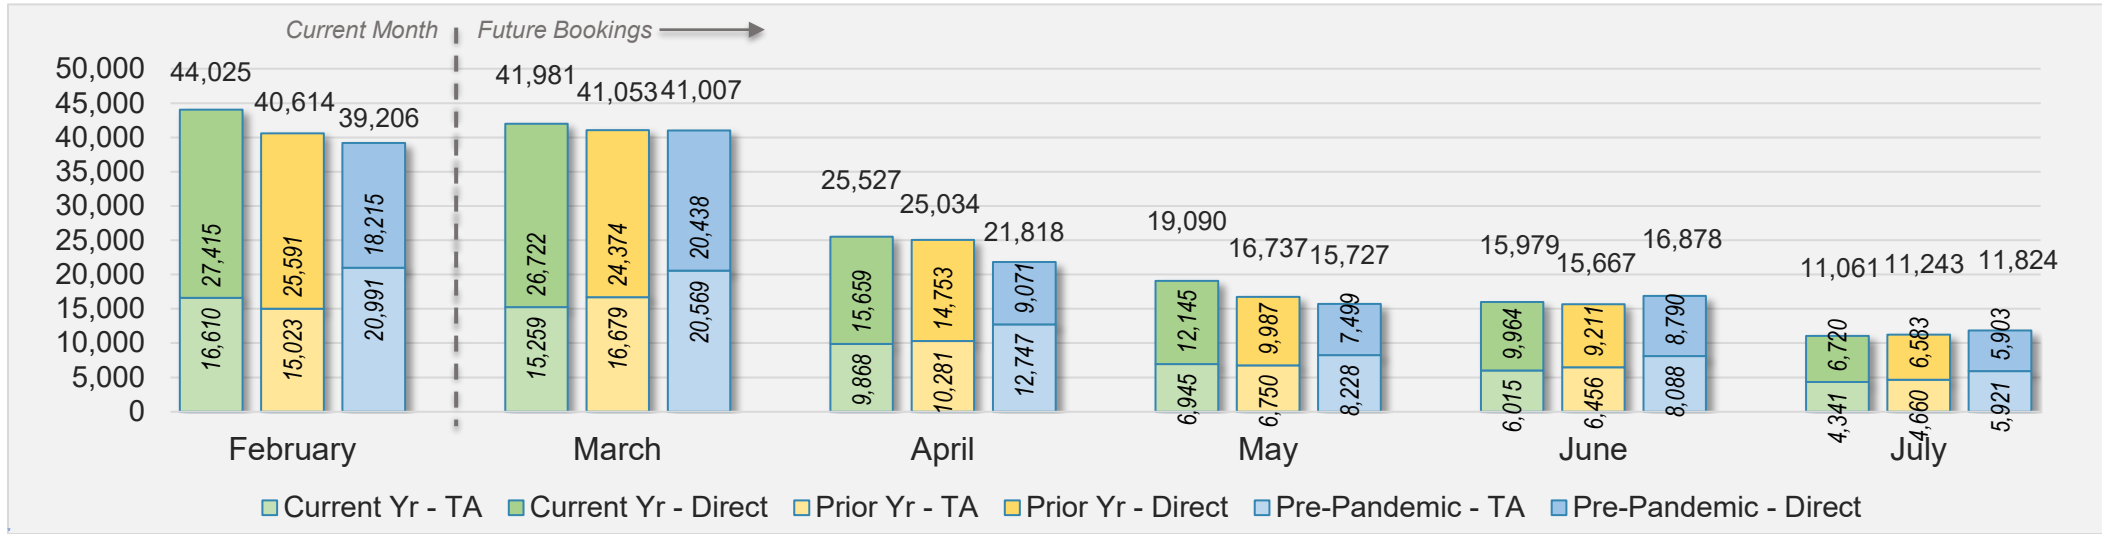

February 2024 Direct and Travel Agency Bookings to Hawai'i

Kaua'i (continued)

February 2024 Direct and Travel Agency Bookings to Hawai'i

CANADA

Source: ForwardKeys as of 2/25/24

February 2024 Direct and Travel Agency Bookings to Hawai'i

KOREA

Source: ForwardKeys as of 2/25/24

Kaua'i (continued)

February 2024 Direct and Travel Agency Bookings to Hawai'i

AUSTRALIA

Source: ForwardKeys as of 2/25/24

Hawai'i Island

February 2024 Direct and Travel Agency Bookings to Hawai'i

U.S.

Source: ForwardKeys as of 2/25/24

February 2024 Direct and Travel Agency Bookings to Hawai'i

JAPAN

Source: ForwardKeys as of 2/25/24

Hawai'i Island (continued)

February 2024 Direct and Travel Agency Bookings to Hawai'i