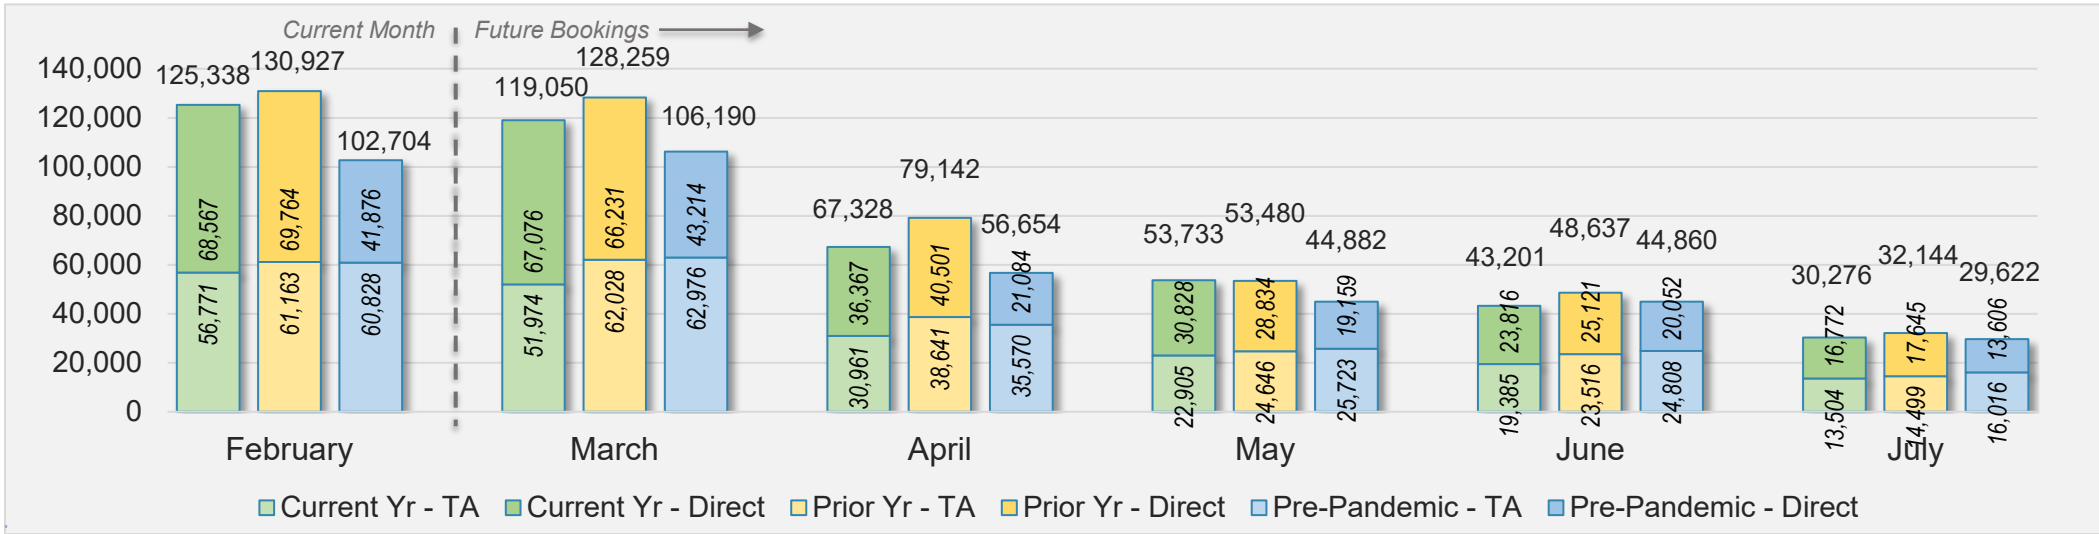

Source: ForwardKeys as of 2/25/24

AUSTRALIA

Direct and Travel Agency Bookings to Hawaii Current vs. Prior vs. Pre-Pandemic Periods February 2024

Source: ForwardKeys as of 2/25/24

O'ahu

February 2024 Direct and Travel Agency Bookings to Hawai'i

Source: ForwardKeys as of 2/25/24

February 2024 Direct and Travel Agency Bookings to Hawai'i

Source: ForwardKeys as of 2/25/24

O'ahu (continued)

February 2024 Direct and Travel Agency Bookings to Hawai'i

CANADA