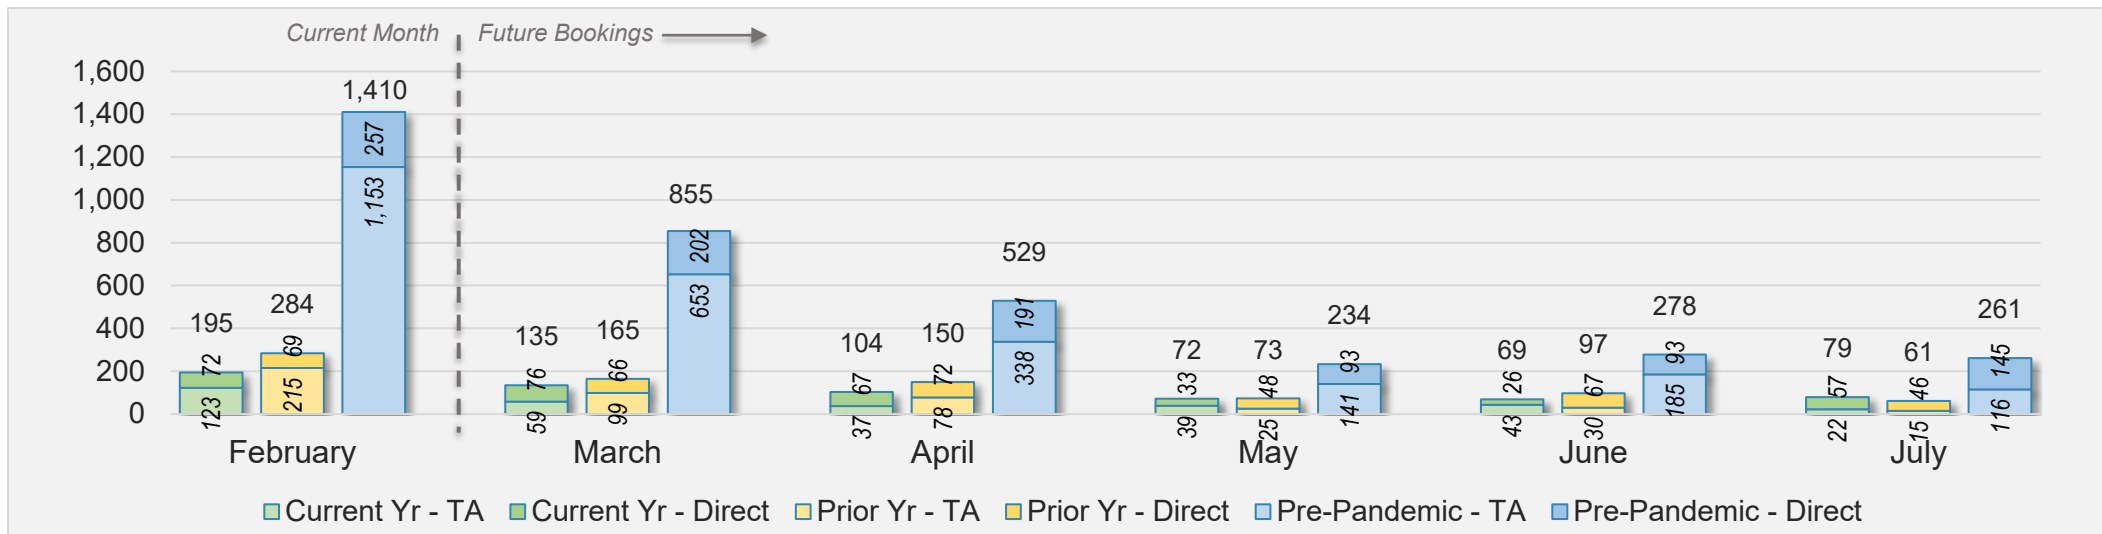

AUSTRALIA

Source: ForwardKeys as of 2/25/24

Maui

February 2024 Direct and Travel Agency Bookings to Hawai'i

February 2024 Direct and Travel Agency Bookings to Hawai'i

Maui (continued)

February 2024 Direct and Travel Agency Bookings to Hawai'i

February 2024 Direct and Travel Agency Bookings to Hawai'i

Maui (continued)

February 2024 Direct and Travel Agency Bookings to Hawai'i

AUSTRALIA

Source: ForwardKeys as of 2/25/24

Kaua'i

February 2024 Direct and Travel Agency Bookings to Hawai'i