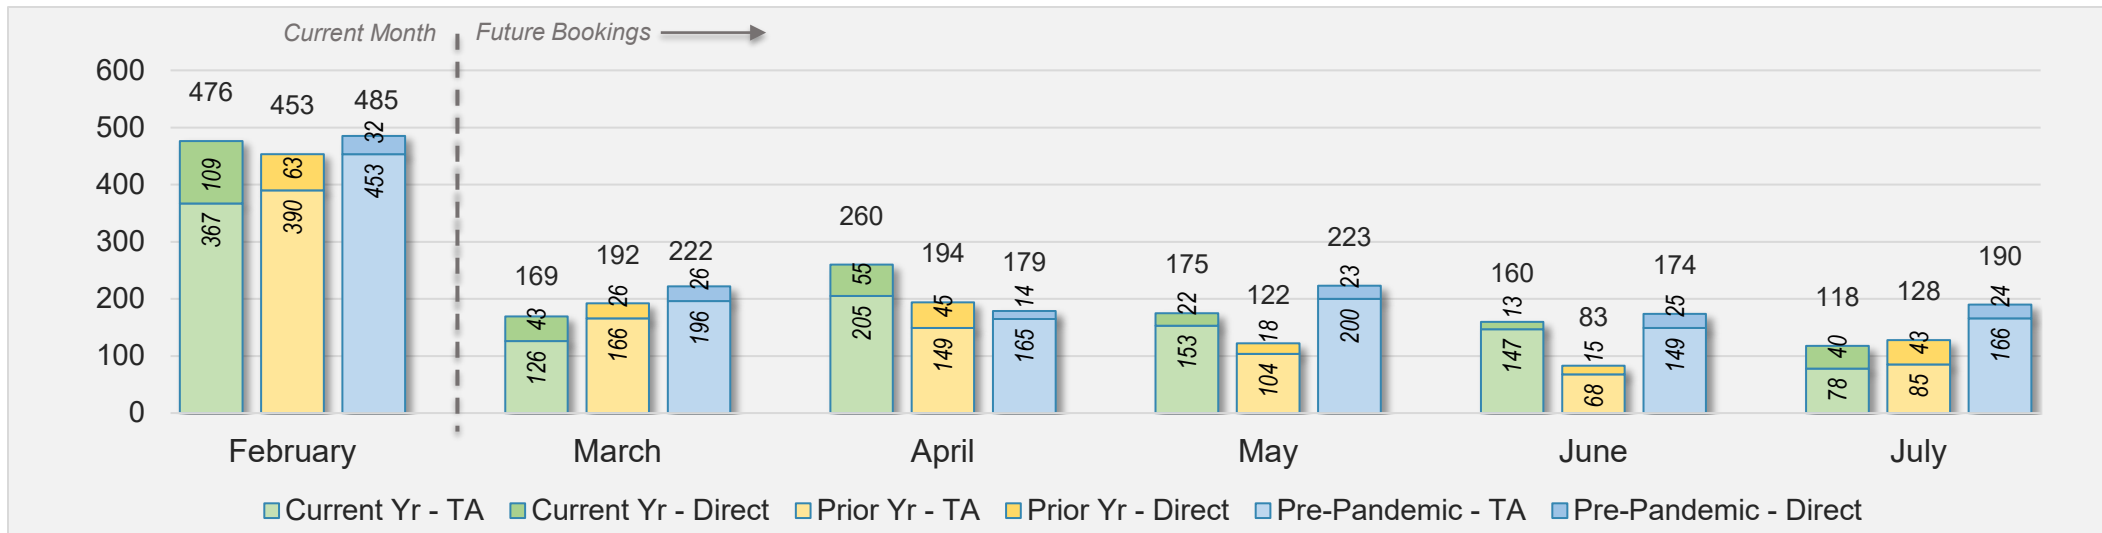

KOREA

Source: ForwardKeys as of 2/25/24

Kaua'i (continued)

February 2024 Direct and Travel Agency Bookings to Hawai'i

AUSTRALIA

Source: ForwardKeys as of 2/25/24

Hawai'i Island

February 2024 Direct and Travel Agency Bookings to Hawai'i

U.S.

Source: ForwardKeys as of 2/25/24

February 2024 Direct and Travel Agency Bookings to Hawai'i

JAPAN

Source: ForwardKeys as of 2/25/24

Hawai'i Island (continued)

February 2024 Direct and Travel Agency Bookings to Hawai'i

CANADA

Source: ForwardKeys as of 2/25/24

February 2024 Direct and Travel Agency Bookings to Hawai'i

KOREA

Source: ForwardKeys as of 2/25/24

Hawai'i Island (continued)

February 2024 Direct and Travel Agency Bookings to Hawai'i