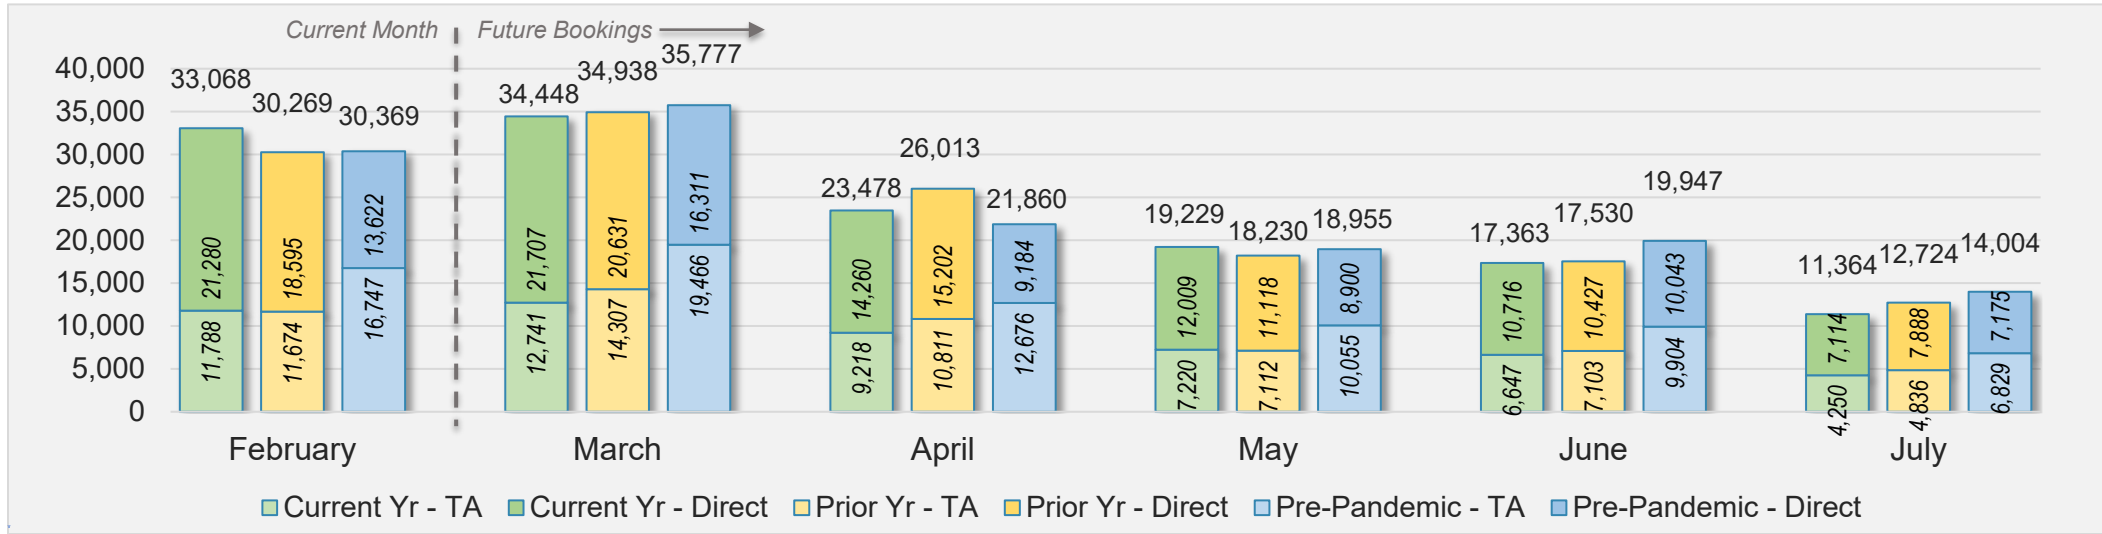

AUSTRALIA

Source: ForwardKeys as of 2/25/24

Maui

February 2024 Direct and Travel Agency Bookings to Hawai'i

February 2024 Direct and Travel Agency Bookings to Hawai'i

Maui (continued)

February 2024 Direct and Travel Agency Bookings to Hawai'i

February 2024 Direct and Travel Agency Bookings to Hawai'i

Maui (continued)

February 2024 Direct and Travel Agency Bookings to Hawai'i

AUSTRALIA

Source: ForwardKeys as of 2/25/24

Kaua'i

February 2024 Direct and Travel Agency Bookings to Hawai'i

February 2024 Direct and Travel Agency Bookings to Hawai'i

Kaua'i (continued)

February 2024 Direct and Travel Agency Bookings to Hawai'i

CANADA

Source: ForwardKeys as of 2/25/24

February 2024 Direct and Travel Agency Bookings to Hawai'i