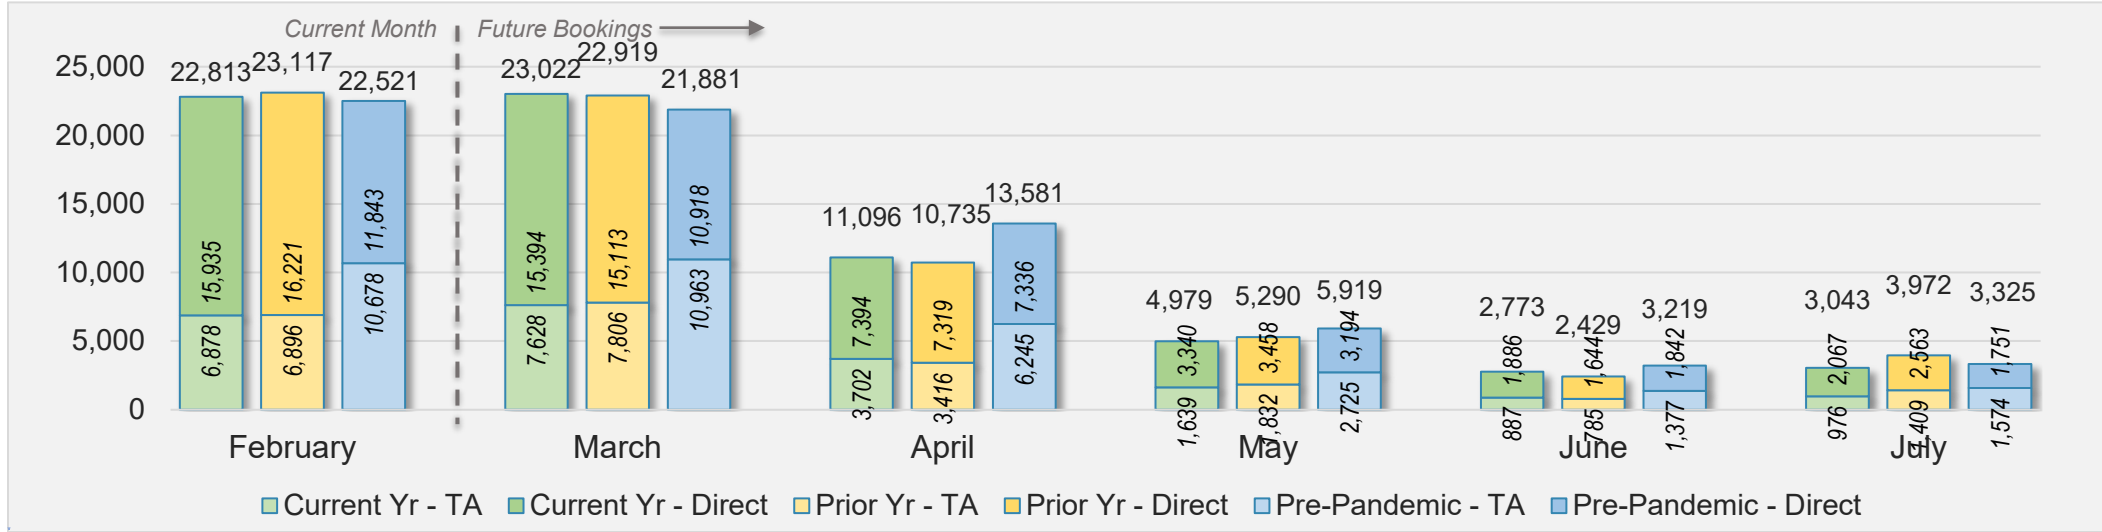

Source: ForwardKeys as of 2/25/24

February 2024 Direct and Travel Agency Bookings to Hawai'i

Source: ForwardKeys as of 2/25/24

O'ahu (continued)

February 2024 Direct and Travel Agency Bookings to Hawai'i

CANADA

Source: ForwardKeys as of 2/25/24

February 2024 Direct and Travel Agency Bookings to Hawai'i

KOREA

Source: ForwardKeys as of 2/25/24

O'ahu (continued)

February 2024 Direct and Travel Agency Bookings to Hawai'i