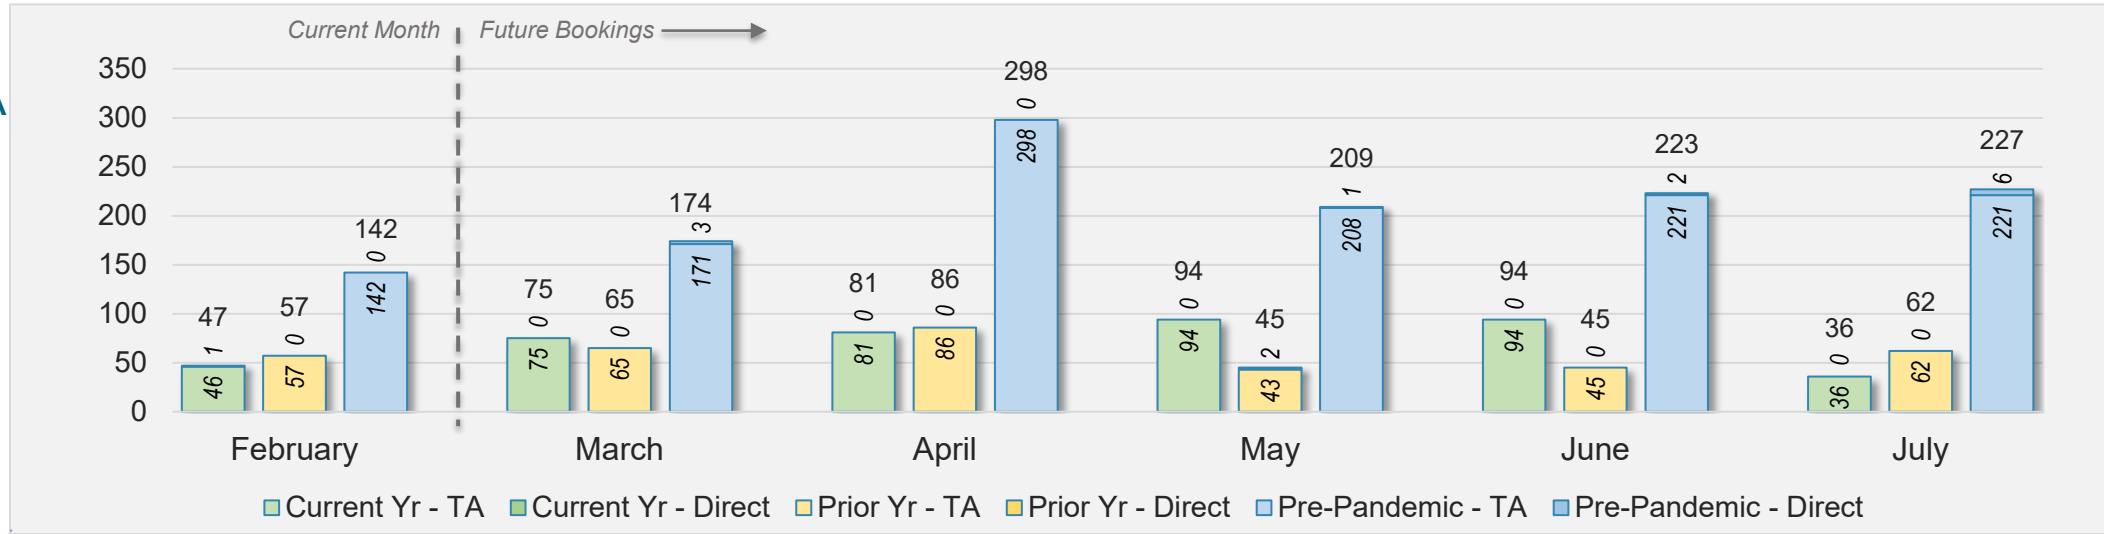

February 2024 Direct and Travel Agency Bookings to Hawai'i

Kaua'i (continued)

February 2024 Direct and Travel Agency Bookings to Hawai'i

CANADA

Source: ForwardKeys as of 2/25/24

February 2024 Direct and Travel Agency Bookings to Hawai'i

KOREA

Source: ForwardKeys as of 2/25/24

Kaua'i (continued)

February 2024 Direct and Travel Agency Bookings to Hawai'i

AUSTRALIA

Source: ForwardKeys as of 2/25/24

Hawai'i Island

February 2024 Direct and Travel Agency Bookings to Hawai'i

U.S.

Source: ForwardKeys as of 2/25/24

February 2024 Direct and Travel Agency Bookings to Hawai'i

JAPAN

Source: ForwardKeys as of 2/25/24

Hawai'i Island (continued)

February 2024 Direct and Travel Agency Bookings to Hawai'i