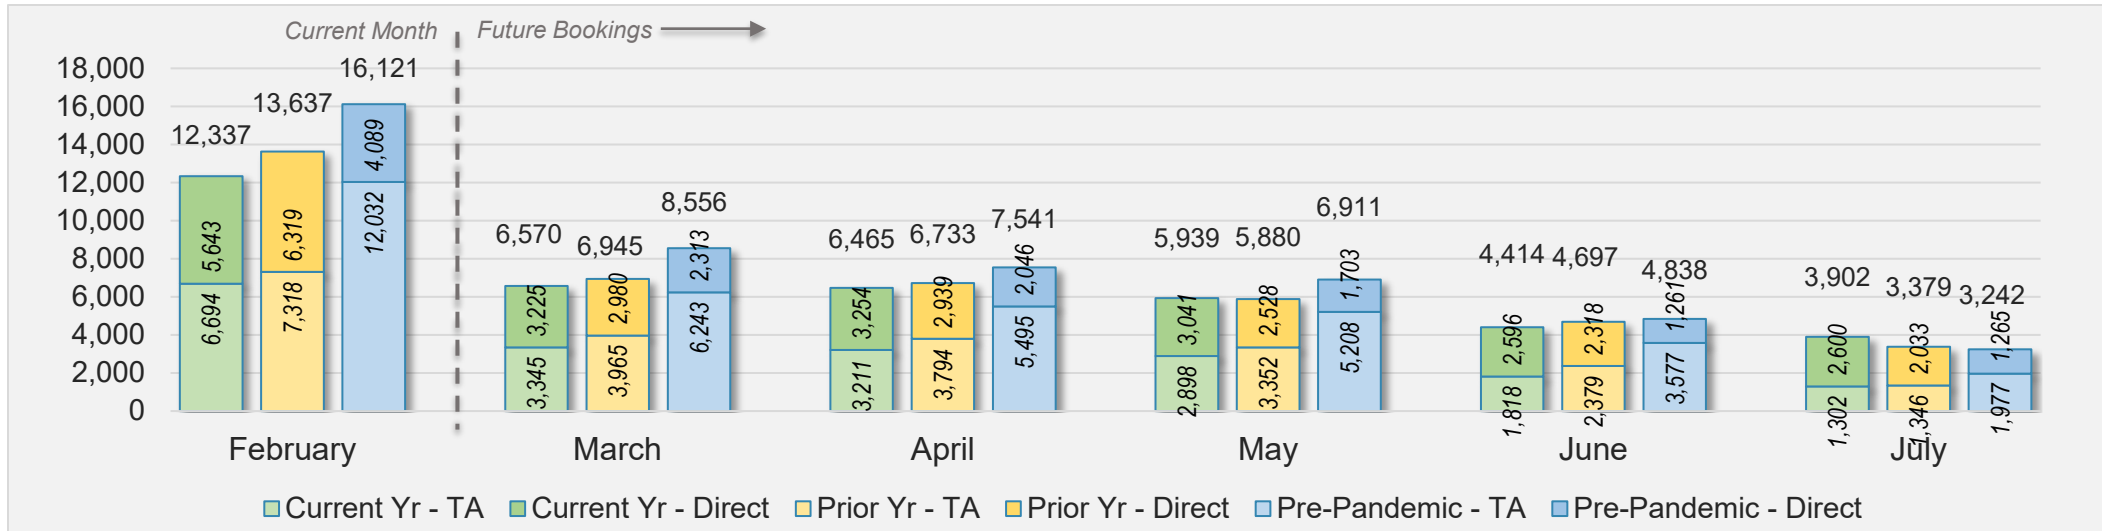

Source: ForwardKeys as of 2/25/24

February 2024 Direct and Travel Agency Bookings to Hawai'i

Source: ForwardKeys as of 2/25/24

O'ahu (continued)

February 2024 Direct and Travel Agency Bookings to Hawai'i

CANADA

Source: ForwardKeys as of 2/25/24

February 2024 Direct and Travel Agency Bookings to Hawai'i

KOREA

Source: ForwardKeys as of 2/25/24

O'ahu (continued)

February 2024 Direct and Travel Agency Bookings to Hawai'i