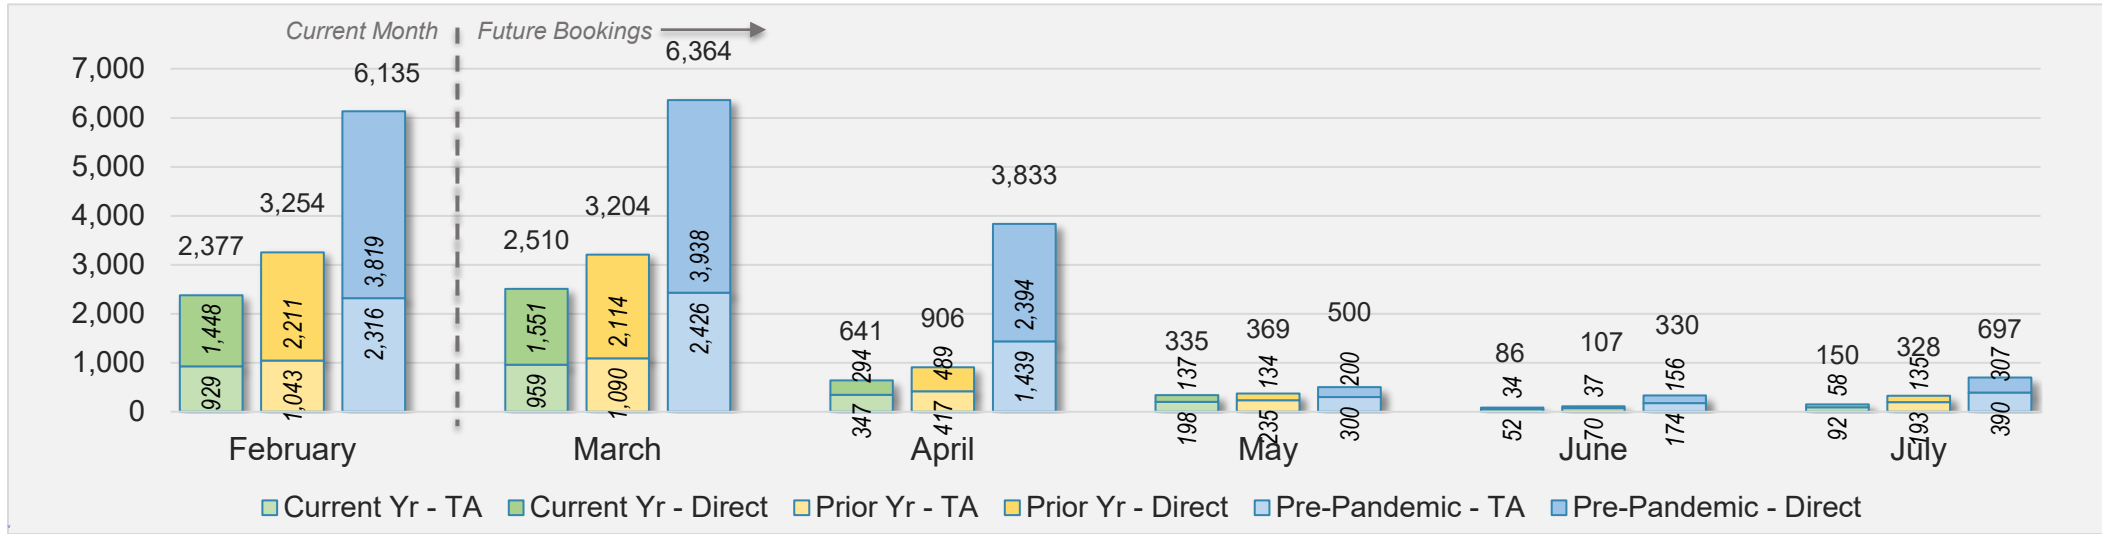

AUSTRALIA

Source: ForwardKeys as of 2/25/24

Maui

February 2024 Direct and Travel Agency Bookings to Hawai'i

February 2024 Direct and Travel Agency Bookings to Hawai'i

Maui (continued)

February 2024 Direct and Travel Agency Bookings to Hawai'i

February 2024 Direct and Travel Agency Bookings to Hawai'i

Maui (continued)

February 2024 Direct and Travel Agency Bookings to Hawai'i

AUSTRALIA

Source: ForwardKeys as of 2/25/24

Kaua'i

February 2024 Direct and Travel Agency Bookings to Hawai'i

February 2024 Direct and Travel Agency Bookings to Hawai'i

Kaua'i (continued)

February 2024 Direct and Travel Agency Bookings to Hawai'i

CANADA

Source: ForwardKeys as of 2/25/24

February 2024 Direct and Travel Agency Bookings to Hawai'i