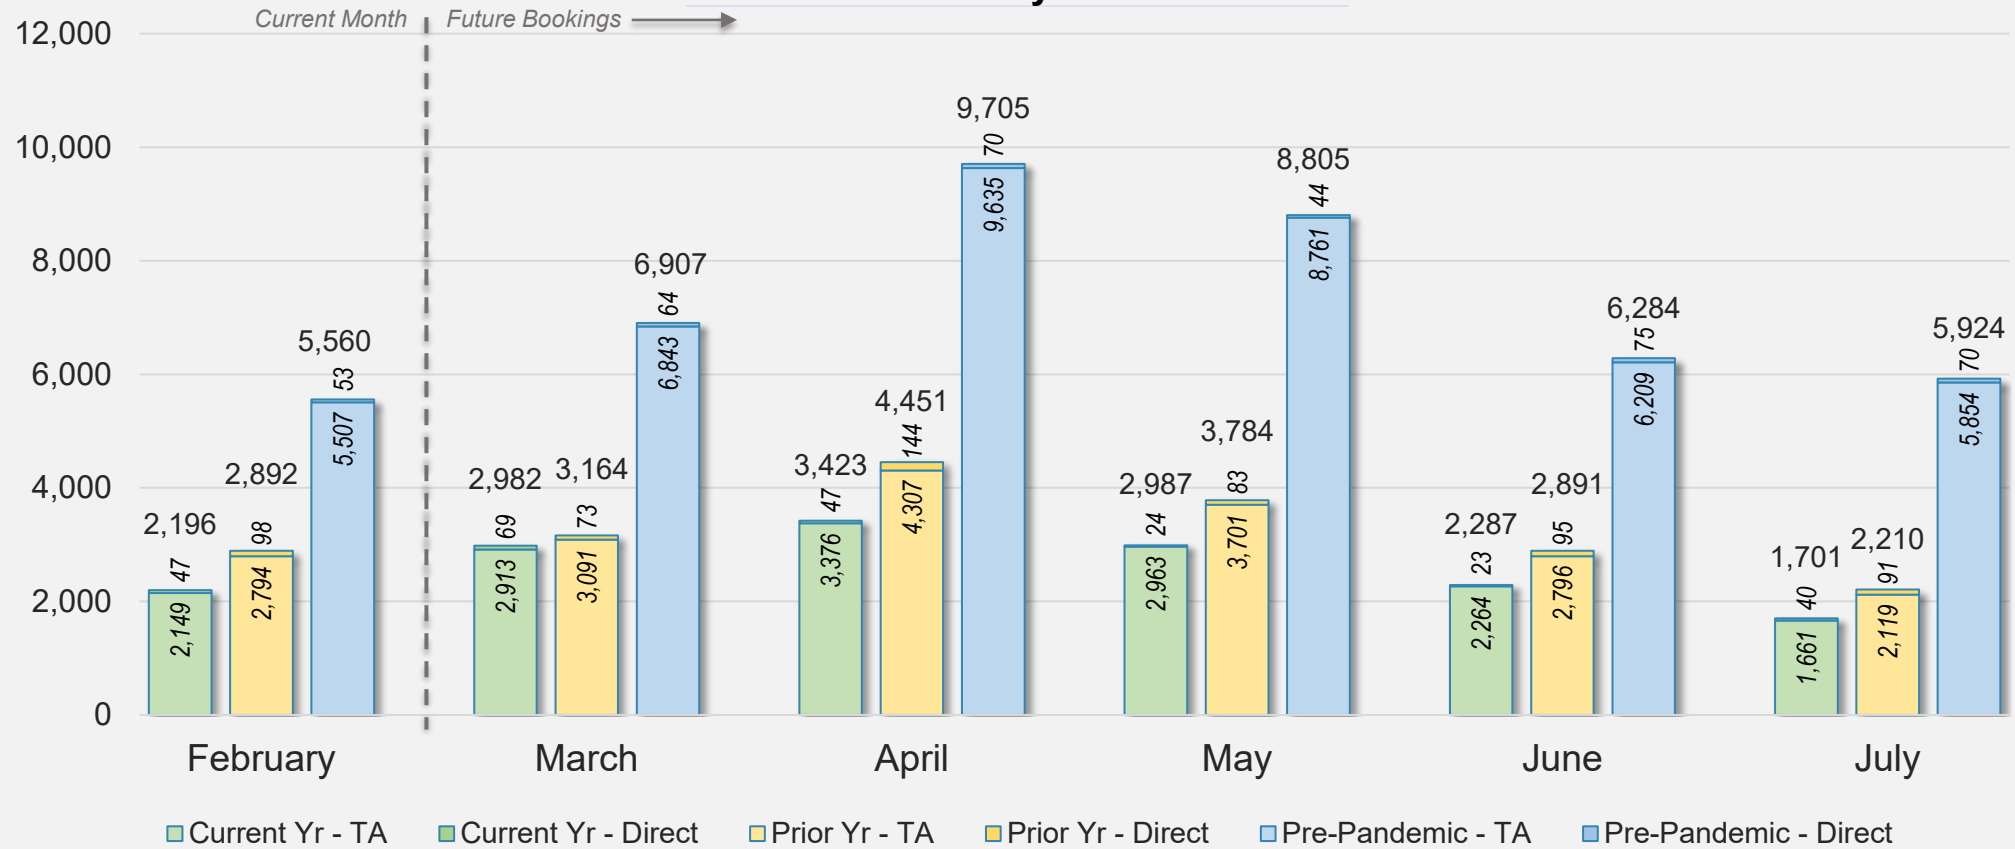

Forward Keys Index

- Bookings
 - Net sum of the number of visitors from Sales transactions counted, including Exchanges and Refunds.
- Current Year / Previous Year / Pre-pandemic
 - In the analysis results, "Current Year" refers to the period being analyzed. "Previous Year" refers to the time unit in the previous year equivalent to the "Current Year" (for year-on-year comparison purposes). "Pre-pandemic" refers to the equivalent period in 2019 to the Current period, using only 2019 data as a reference.
- Direct
 - Refers to tickets purchased directly through the airline, typically via an airline's website.
- Travel Agency
 - Refers to associated with an ARC/IATA number (or otherwise retail).

Source: ForwardKeys as of 2/25/24

CANADA

Direct and Travel Agency Bookings to Hawaii Current vs. Prior vs. Pre-Pandemic Periods February 2024

Source: ForwardKeys as of 2/25/24

KOREA

Direct and Travel Agency Bookings to Hawaii Current vs. Prior vs. Pre-Pandemic Periods February 2024

Source: ForwardKeys as of 2/25/24

AUSTRALIA

Direct and Travel Agency Bookings to Hawaii Current vs. Prior vs. Pre-Pandemic Periods February 2024

Source: ForwardKeys as of 2/25/24

O'ahu

February 2024 Direct and Travel Agency Bookings to Hawai'i