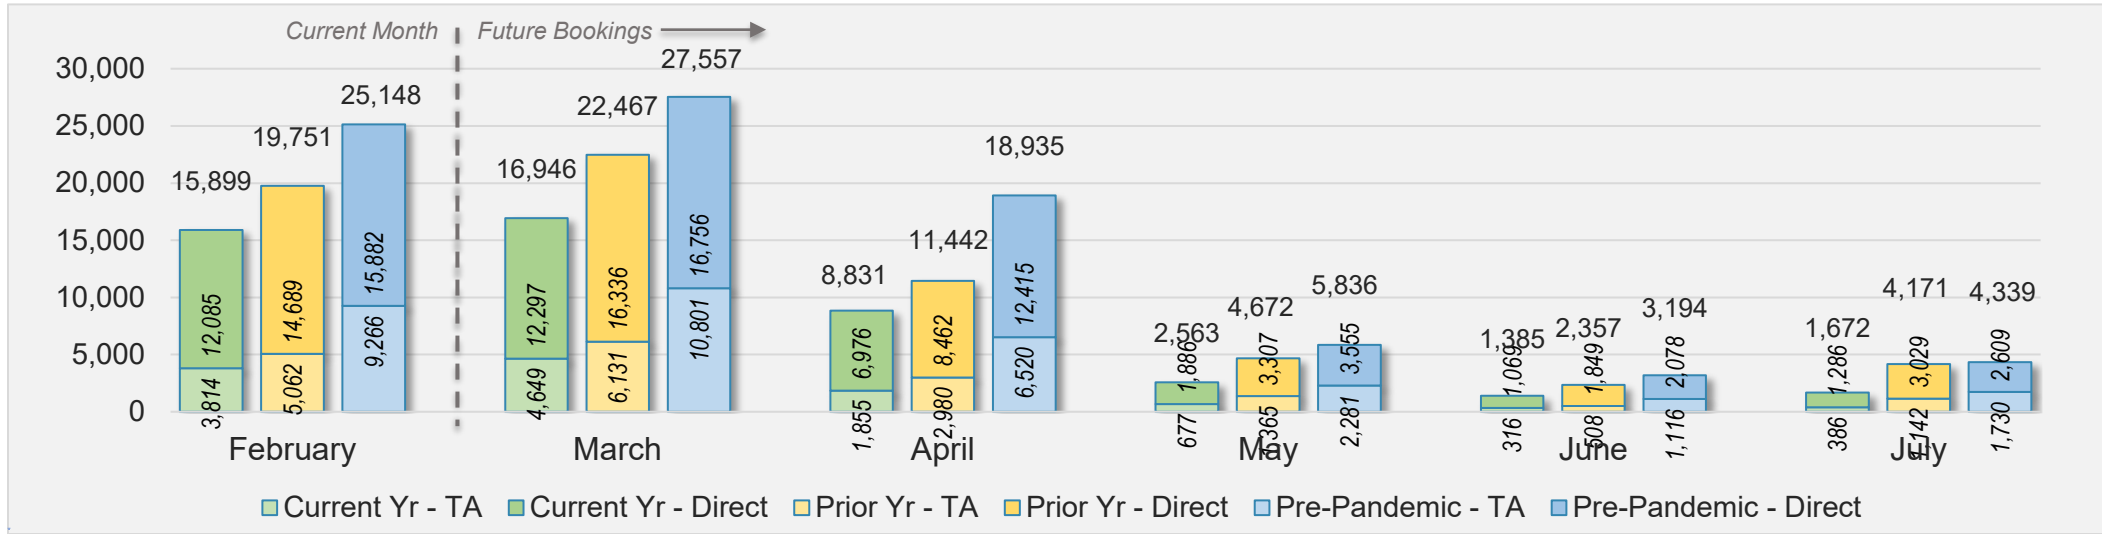

AUSTRALIA

Source: ForwardKeys as of 2/25/24

Maui

February 2024 Direct and Travel Agency Bookings to Hawai'i

February 2024 Direct and Travel Agency Bookings to Hawai'i

Maui (continued)

February 2024 Direct and Travel Agency Bookings to Hawai'i

February 2024 Direct and Travel Agency Bookings to Hawai'i

Maui (continued)

February 2024 Direct and Travel Agency Bookings to Hawai'i

AUSTRALIA

Source: ForwardKeys as of 2/25/24

Kaua'i

February 2024 Direct and Travel Agency Bookings to Hawai'i