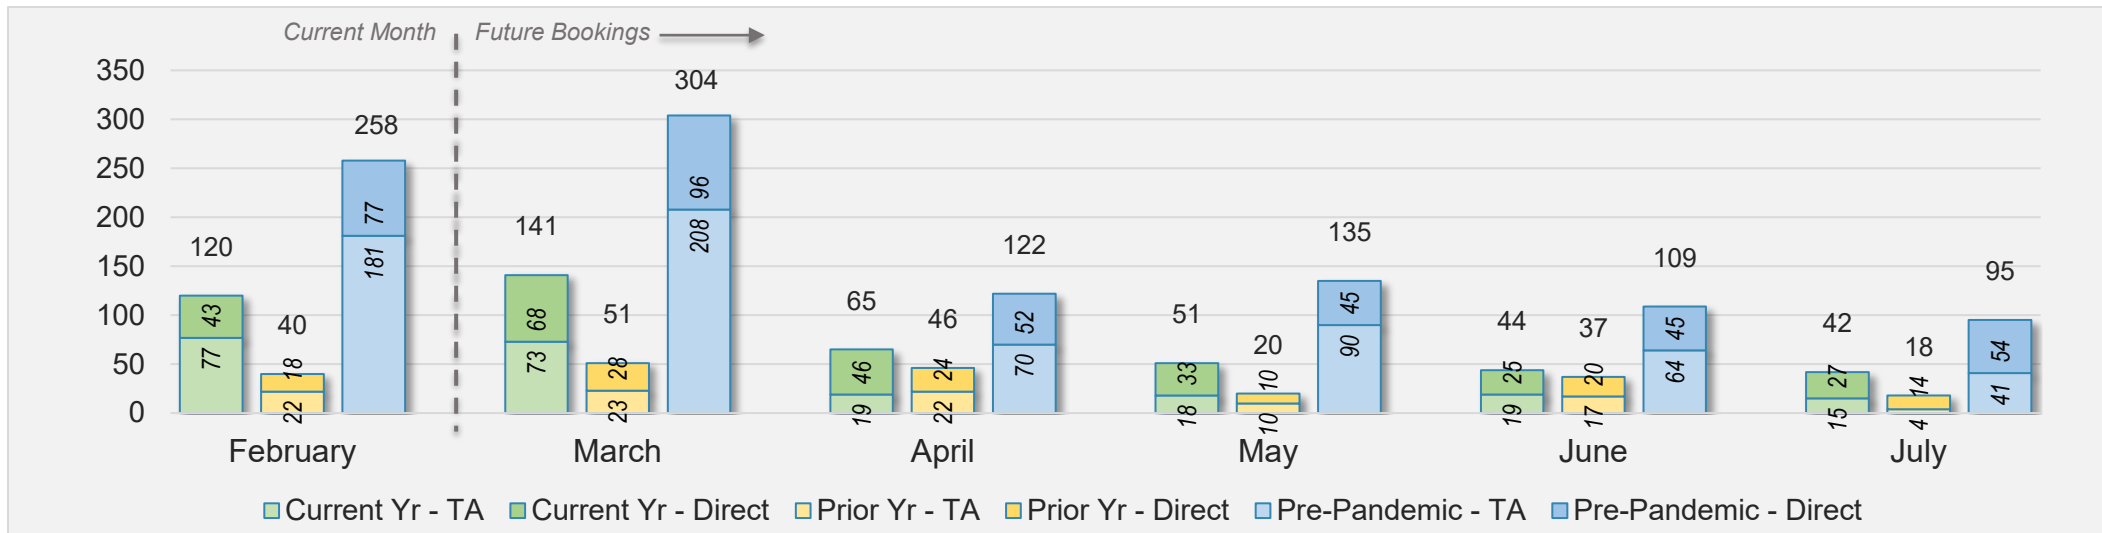

AUSTRALIA

Source: ForwardKeys as of 2/25/24

Maui

February 2024 Direct and Travel Agency Bookings to Hawai'i

February 2024 Direct and Travel Agency Bookings to Hawai'i

Maui (continued)

February 2024 Direct and Travel Agency Bookings to Hawai'i

February 2024 Direct and Travel Agency Bookings to Hawai'i

Maui (continued)

February 2024 Direct and Travel Agency Bookings to Hawai'i

AUSTRALIA

Source: ForwardKeys as of 2/25/24

Kaua'i

February 2024 Direct and Travel Agency Bookings to Hawai'i

February 2024 Direct and Travel Agency Bookings to Hawai'i

Kaua'i (continued)

February 2024 Direct and Travel Agency Bookings to Hawai'i

CANADA

Source: ForwardKeys as of 2/25/24

February 2024 Direct and Travel Agency Bookings to Hawai'i