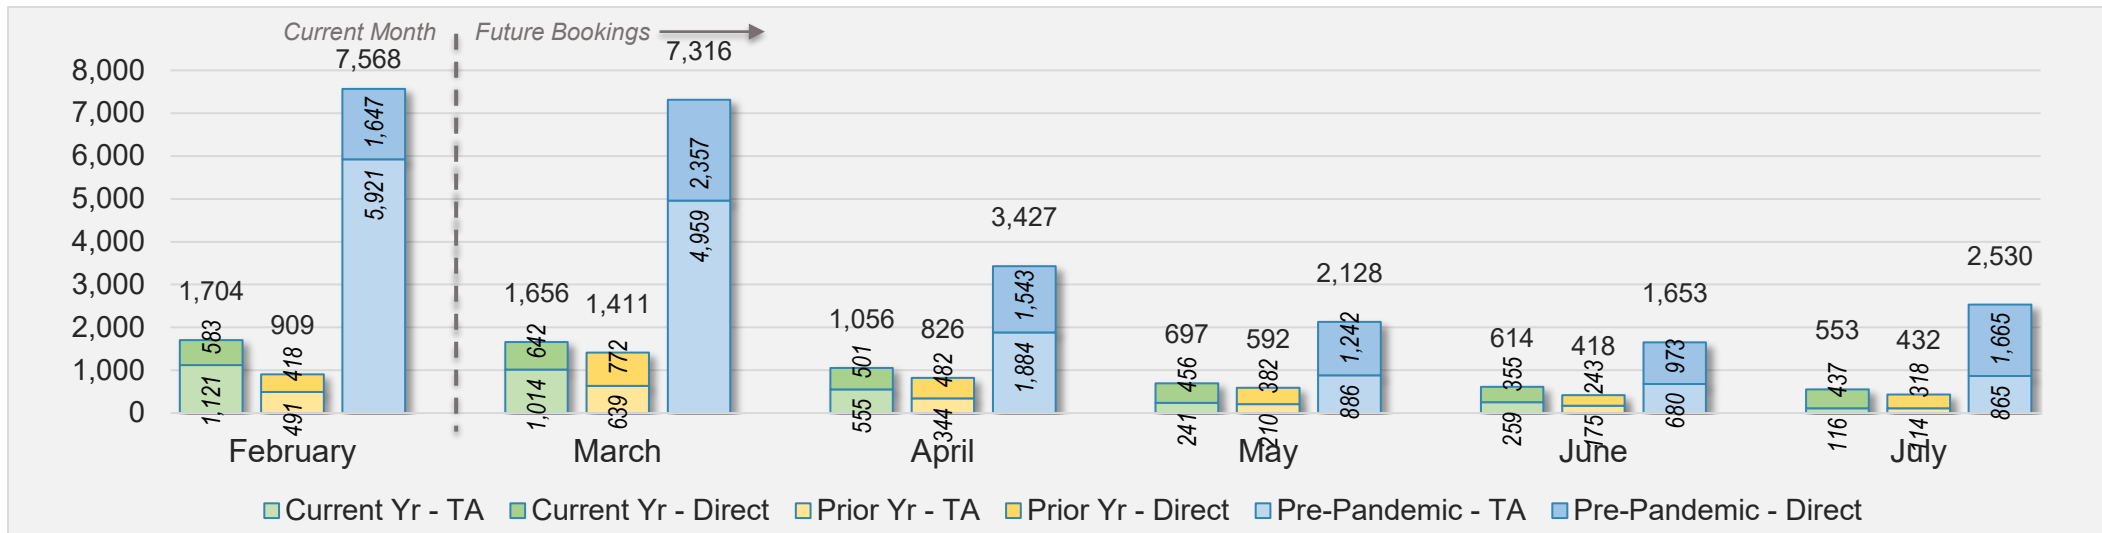

February 2024 Direct and Travel Agency Bookings to Hawai'i

Kaua'i (continued)

February 2024 Direct and Travel Agency Bookings to Hawai'i

CANADA

Source: ForwardKeys as of 2/25/24

February 2024 Direct and Travel Agency Bookings to Hawai'i

KOREA

Source: ForwardKeys as of 2/25/24

Kaua'i (continued)

February 2024 Direct and Travel Agency Bookings to Hawai'i

AUSTRALIA

Source: ForwardKeys as of 2/25/24

Hawai'i Island

February 2024 Direct and Travel Agency Bookings to Hawai'i

U.S.

Source: ForwardKeys as of 2/25/24

February 2024 Direct and Travel Agency Bookings to Hawai'i

JAPAN

Source: ForwardKeys as of 2/25/24

Hawai'i Island (continued)

February 2024 Direct and Travel Agency Bookings to Hawai'i