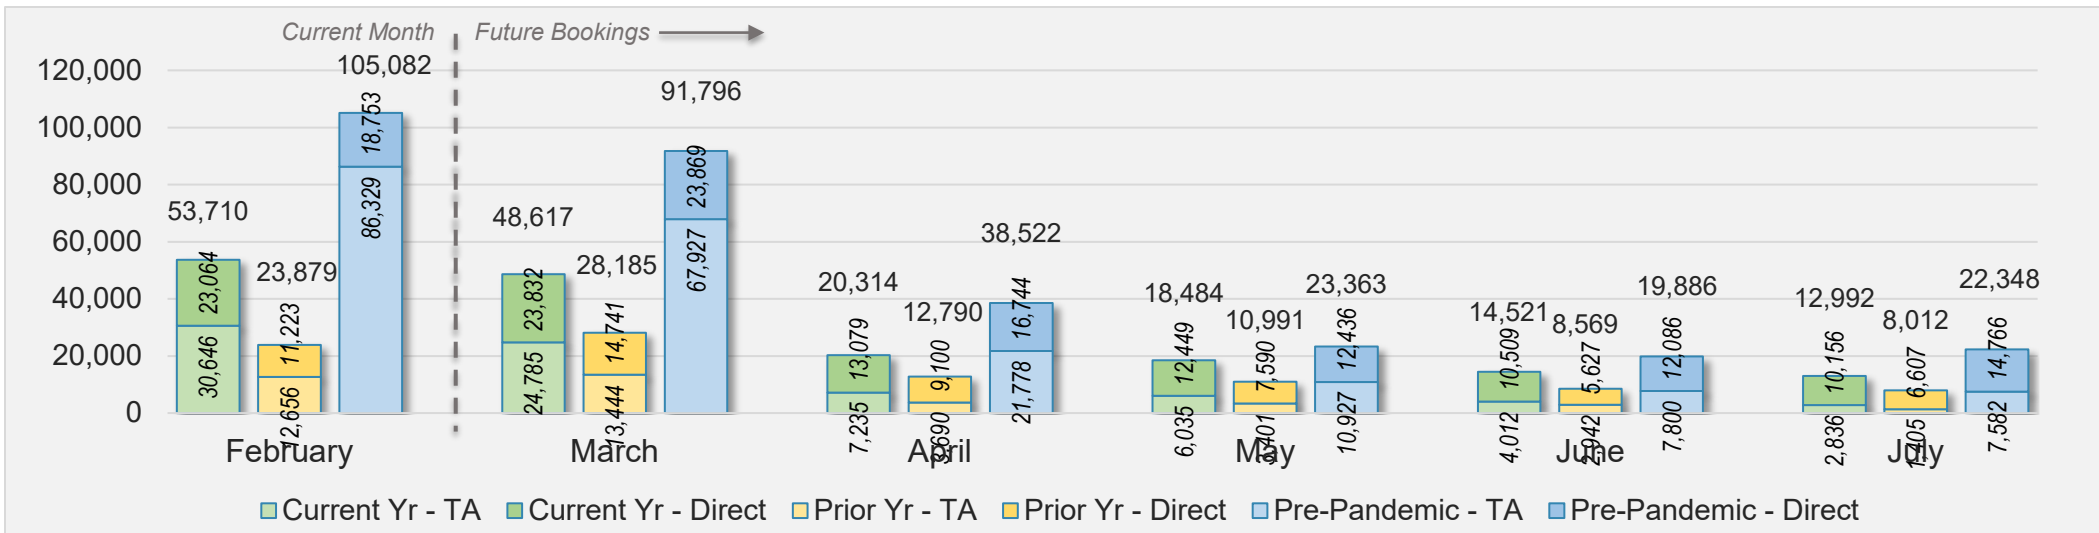

Source: ForwardKeys as of 2/25/24

AUSTRALIA

Direct and Travel Agency Bookings to Hawaii Current vs. Prior vs. Pre-Pandemic Periods February 2024

Source: ForwardKeys as of 2/25/24

O'ahu

February 2024 Direct and Travel Agency Bookings to Hawai'i

Source: ForwardKeys as of 2/25/24

February 2024 Direct and Travel Agency Bookings to Hawai'i

Source: ForwardKeys as of 2/25/24

O'ahu (continued)

February 2024 Direct and Travel Agency Bookings to Hawai'i

CANADA