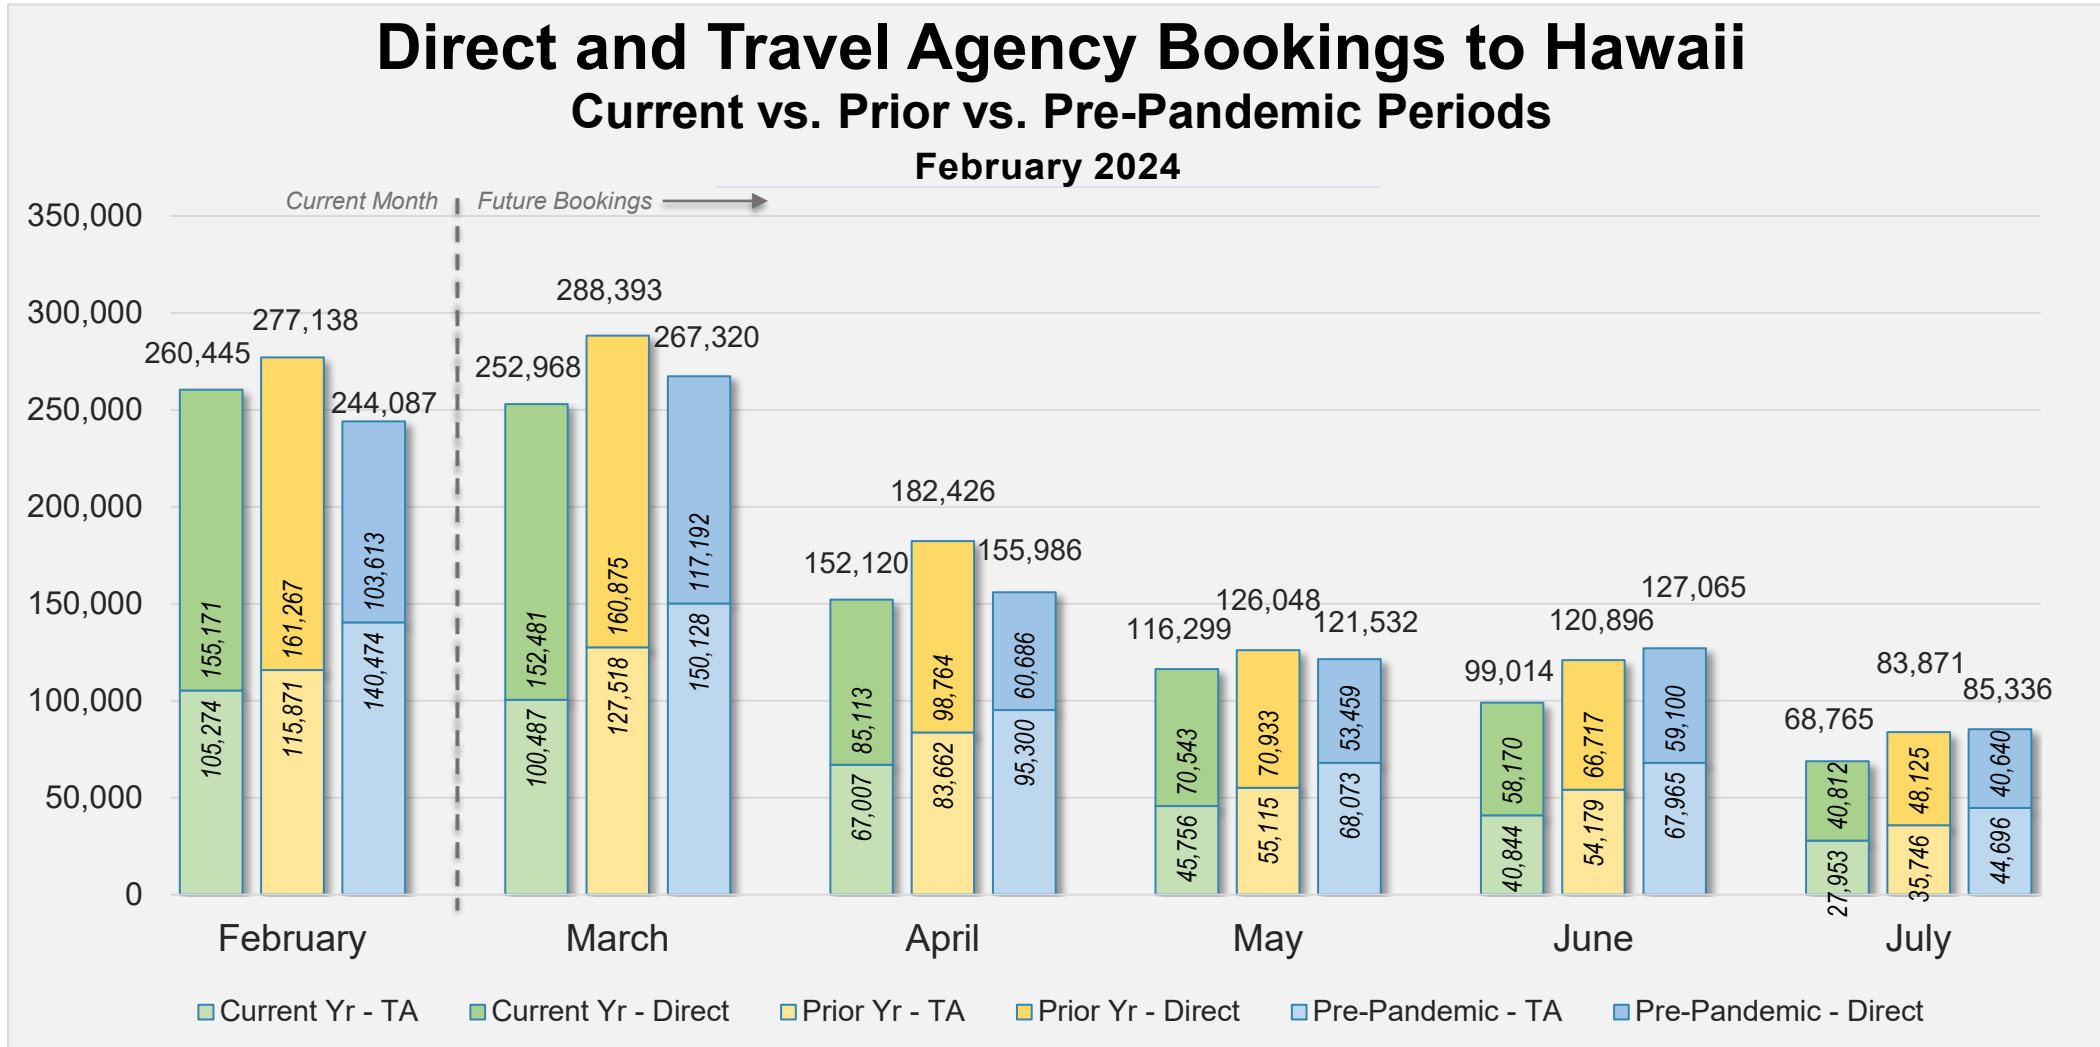

Direct and Travel Agency Bookings to Hawaii Current vs. Prior vs. Pre-Pandemic Periods

February 2024

Source: ForwardKeys as of 2/25/24