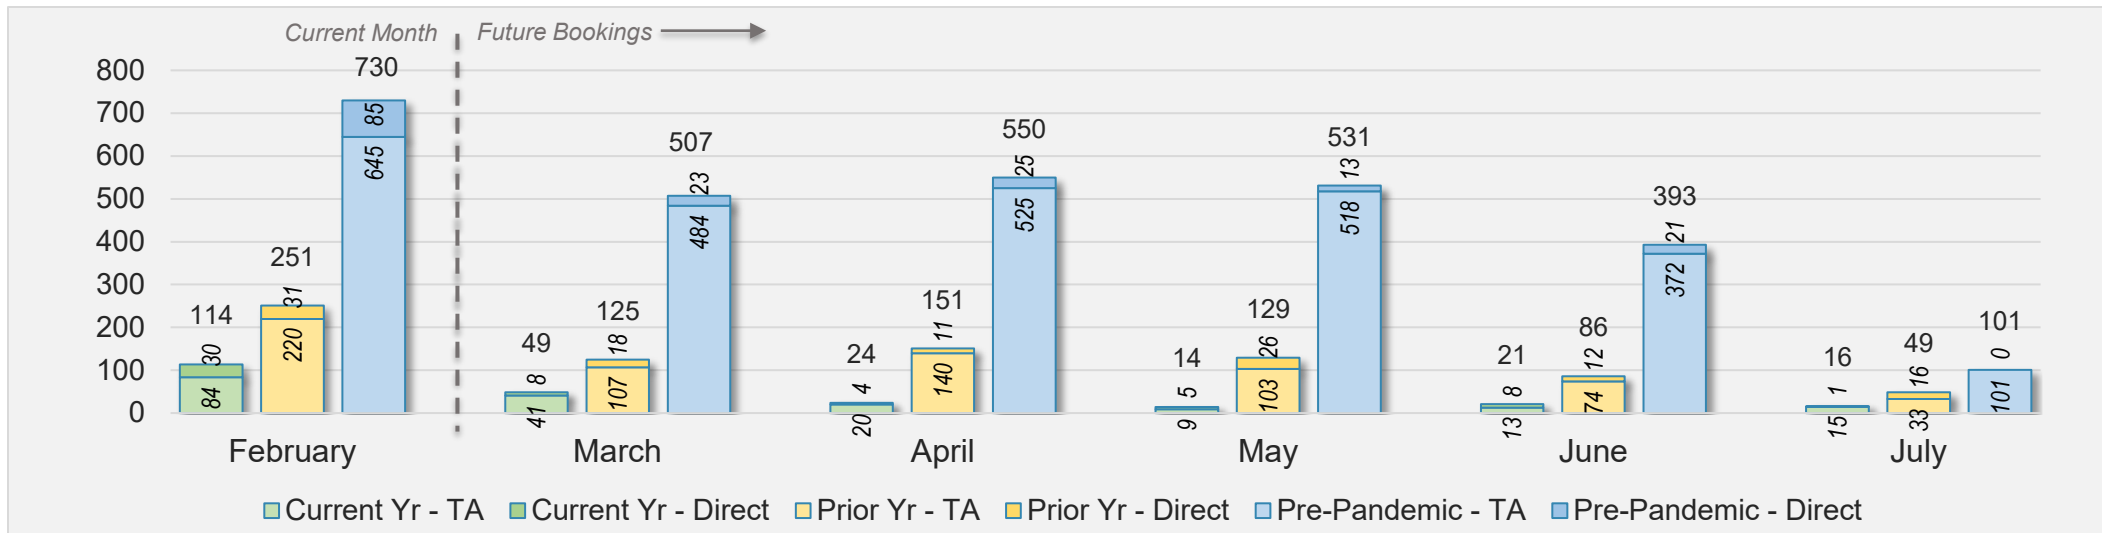

AUSTRALIA

Source: ForwardKeys as of 2/25/24

Maui

February 2024 Direct and Travel Agency Bookings to Hawai'i

February 2024 Direct and Travel Agency Bookings to Hawai'i

Maui (continued)

February 2024 Direct and Travel Agency Bookings to Hawai'i

February 2024 Direct and Travel Agency Bookings to Hawai'i

Maui (continued)

February 2024 Direct and Travel Agency Bookings to Hawai'i

AUSTRALIA

Source: ForwardKeys as of 2/25/24

Kaua'i

February 2024 Direct and Travel Agency Bookings to Hawai'i