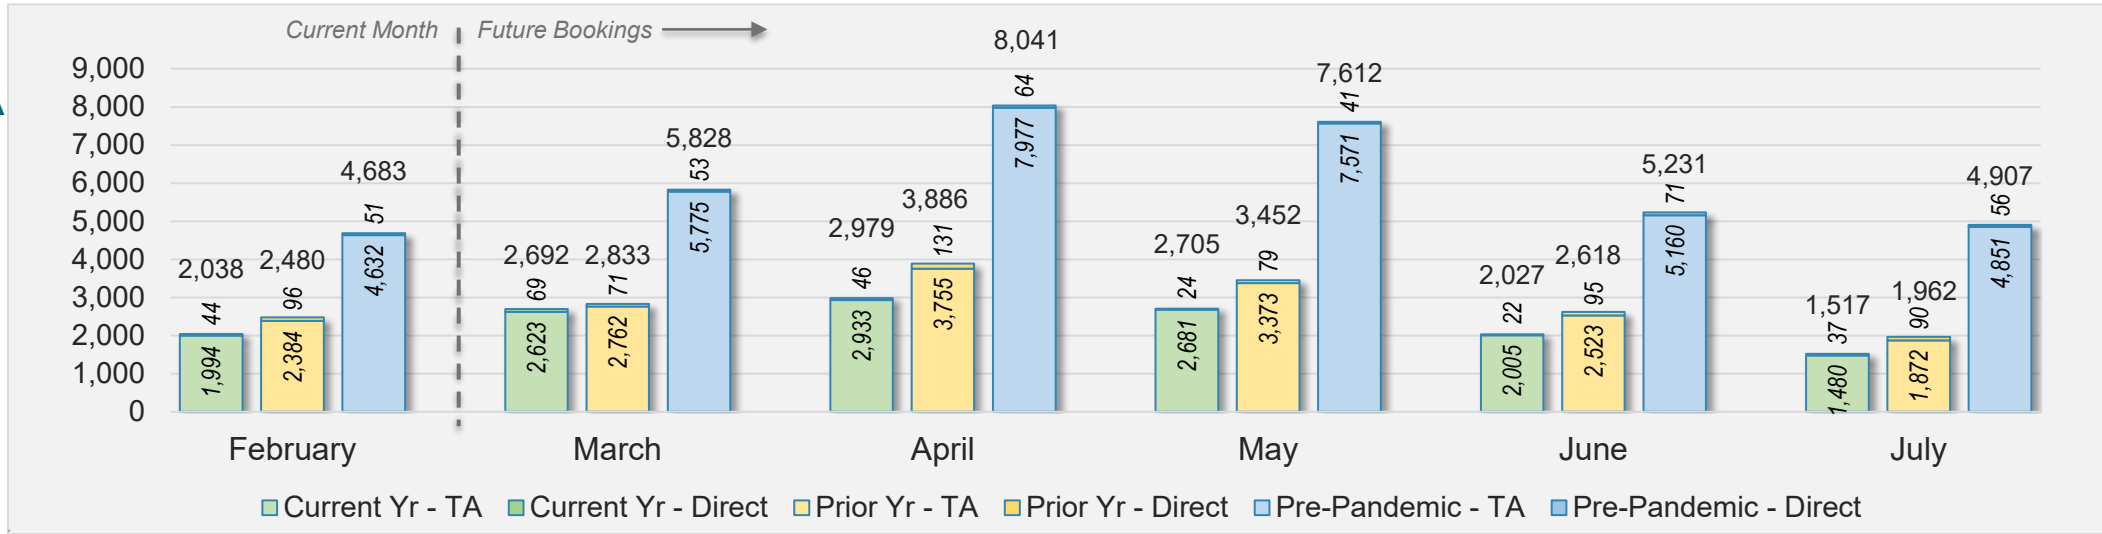

Source: ForwardKeys as of 2/25/24

February 2024 Direct and Travel Agency Bookings to Hawai'i

Source: ForwardKeys as of 2/25/24

O'ahu (continued)

February 2024 Direct and Travel Agency Bookings to Hawai'i

CANADA

Source: ForwardKeys as of 2/25/24

February 2024 Direct and Travel Agency Bookings to Hawai'i

KOREA

Source: ForwardKeys as of 2/25/24

O'ahu (continued)

February 2024 Direct and Travel Agency Bookings to Hawai'i

AUSTRALIA

Source: ForwardKeys as of 2/25/24

Maui

February 2024 Direct and Travel Agency Bookings to Hawai'i

February 2024 Direct and Travel Agency Bookings to Hawai'i

Maui (continued)

February 2024 Direct and Travel Agency Bookings to Hawai'i