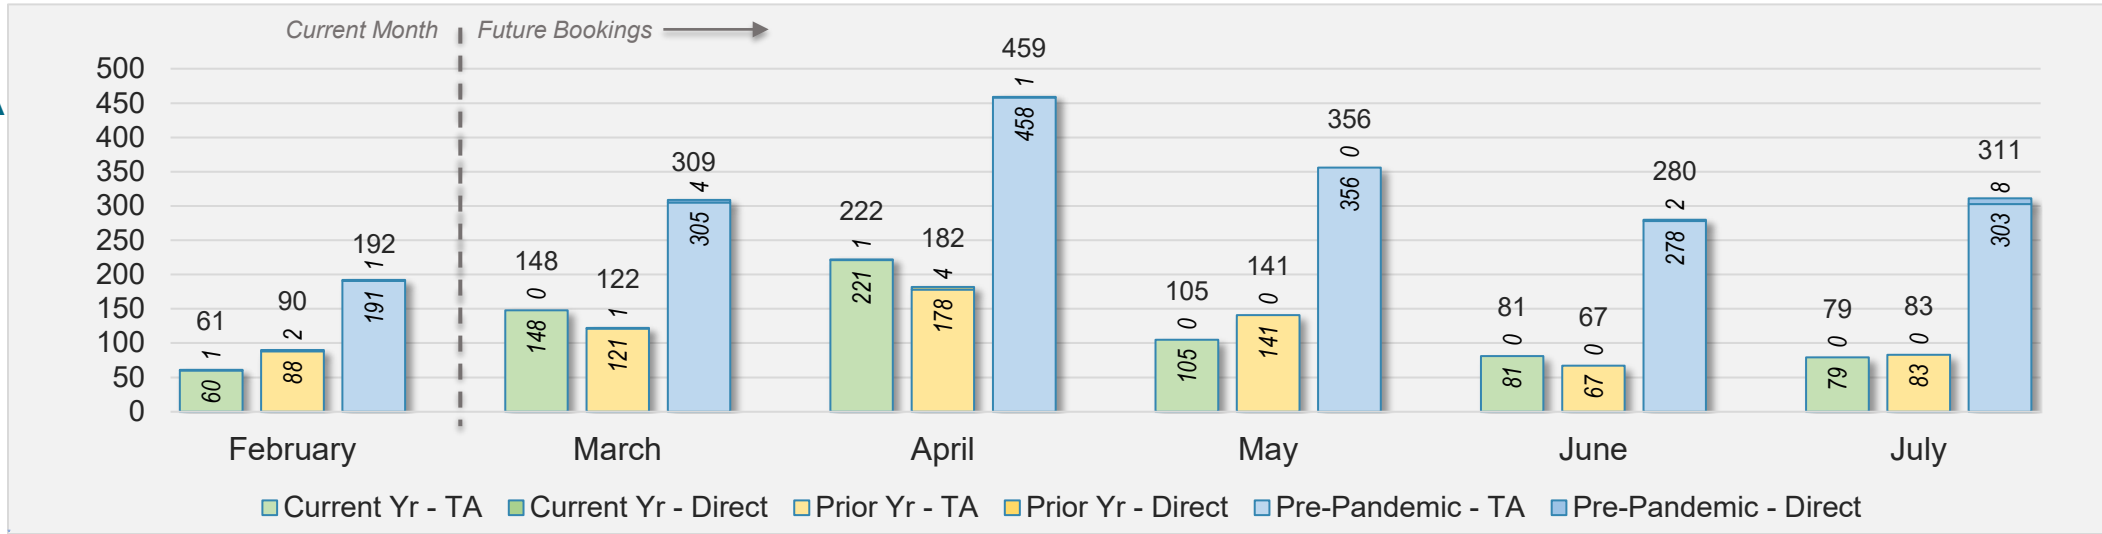

Hawai'i Island (continued)

February 2024 Direct and Travel Agency Bookings to Hawai'i

AUSTRALIA

Source: ForwardKeys as of 2/25/24