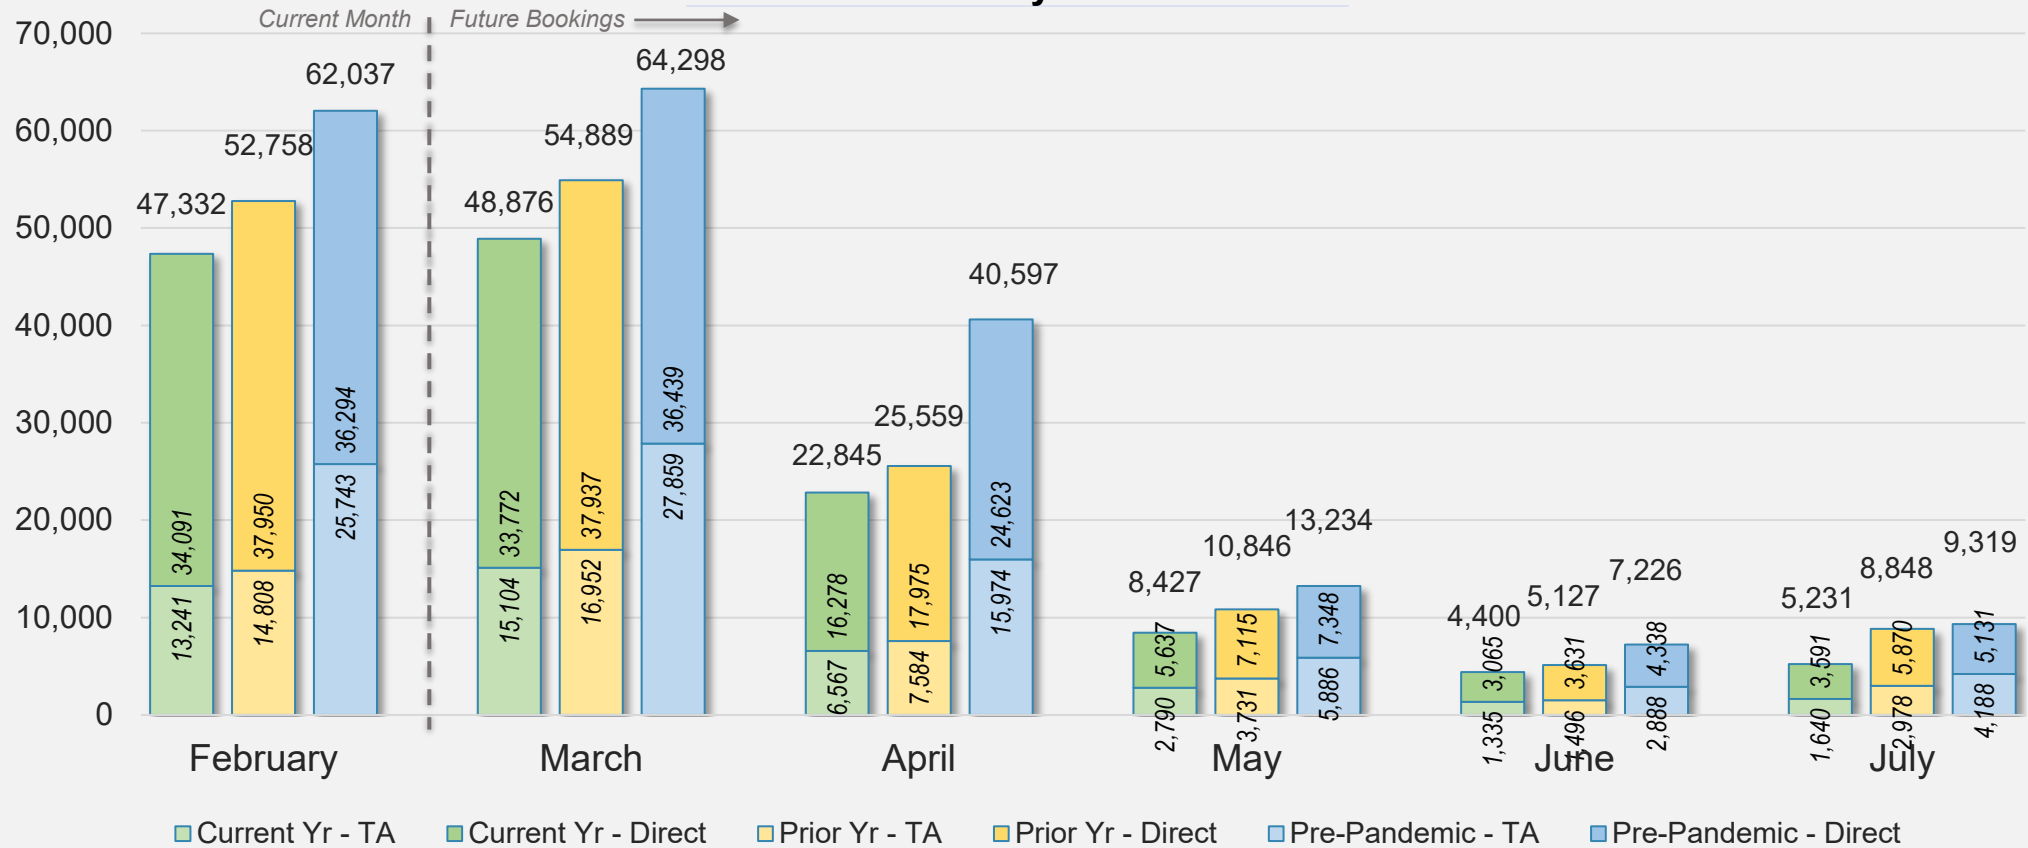

Forward Keys Index

- Bookings
 - Net sum of the number of visitors from Sales transactions counted, including Exchanges and Refunds.
- Current Year / Previous Year / Pre-pandemic
 - In the analysis results, "Current Year" refers to the period being analyzed. "Previous Year" refers to the time unit in the previous year equivalent to the "Current Year" (for year-on-year comparison purposes). "Pre-pandemic" refers to the equivalent period in 2019 to the Current period, using only 2019 data as a reference.
- Direct
 - Refers to tickets purchased directly through the airline, typically via an airline's website.
- Travel Agency
 - Refers to associated with an ARC/IATA number (or otherwise retail).

Direct and Travel Agency Bookings to Hawaii Current vs. Prior vs. Pre-Pandemic Periods

February 2024

Source: ForwardKeys as of 2/25/24

JAPAN

Direct and Travel Agency Bookings to Hawaii Current vs. Prior vs. Pre-Pandemic Periods February 2024

Source: ForwardKeys as of 2/25/24

CANADA

Direct and Travel Agency Bookings to Hawaii Current vs. Prior vs. Pre-Pandemic Periods February 2024

Source: ForwardKeys as of 2/25/24

KOREA

Direct and Travel Agency Bookings to Hawaii Current vs. Prior vs. Pre-Pandemic Periods February 2024