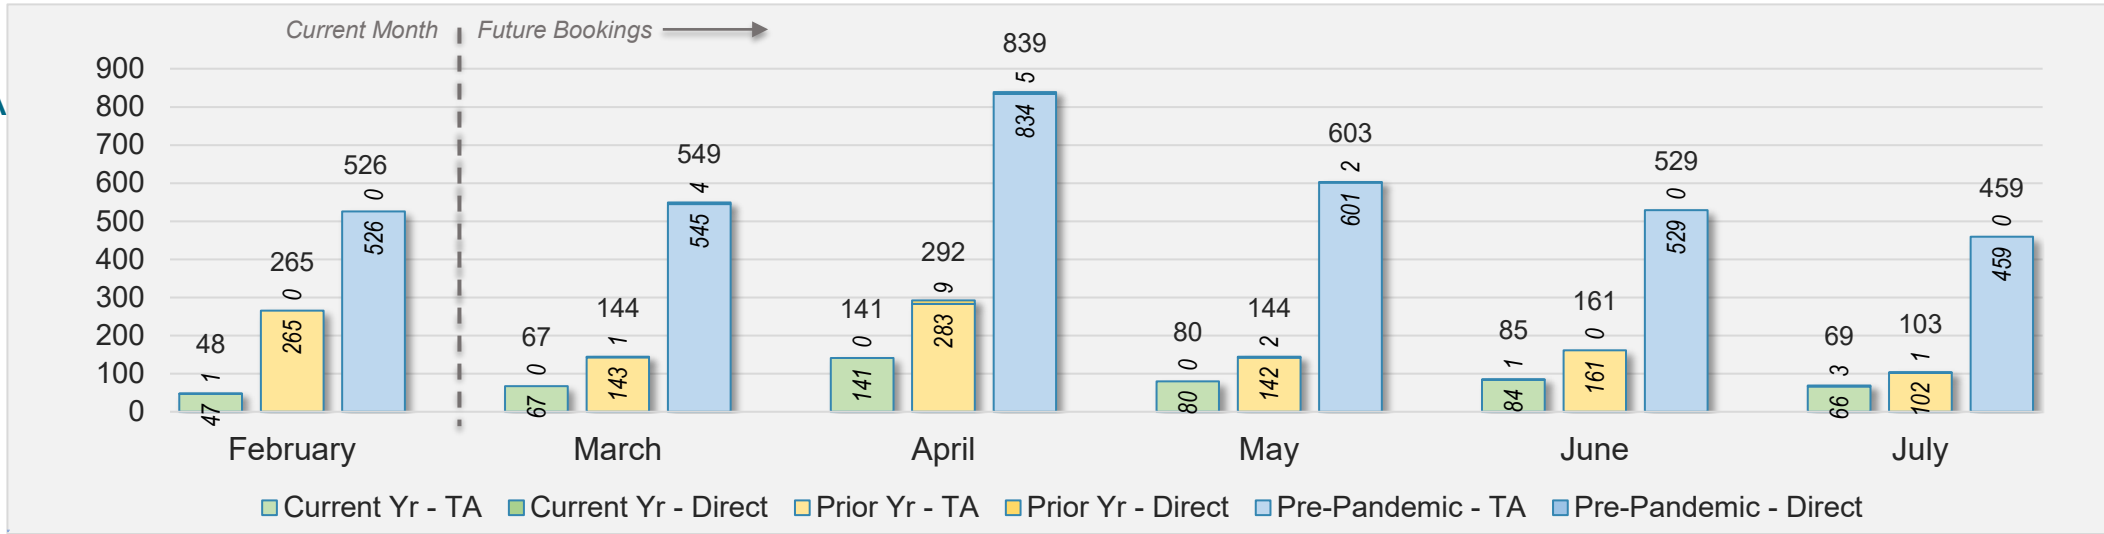

Source: ForwardKeys as of 2/25/24

February 2024 Direct and Travel Agency Bookings to Hawai'i

KOREA

Source: ForwardKeys as of 2/25/24

O'ahu (continued)

February 2024 Direct and Travel Agency Bookings to Hawai'i

AUSTRALIA

Source: ForwardKeys as of 2/25/24

Maui

February 2024 Direct and Travel Agency Bookings to Hawai'i

February 2024 Direct and Travel Agency Bookings to Hawai'i

Maui (continued)

February 2024 Direct and Travel Agency Bookings to Hawai'i

February 2024 Direct and Travel Agency Bookings to Hawai'i

Maui (continued)

February 2024 Direct and Travel Agency Bookings to Hawai'i

AUSTRALIA

Source: ForwardKeys as of 2/25/24

Kaua'i

February 2024 Direct and Travel Agency Bookings to Hawai'i