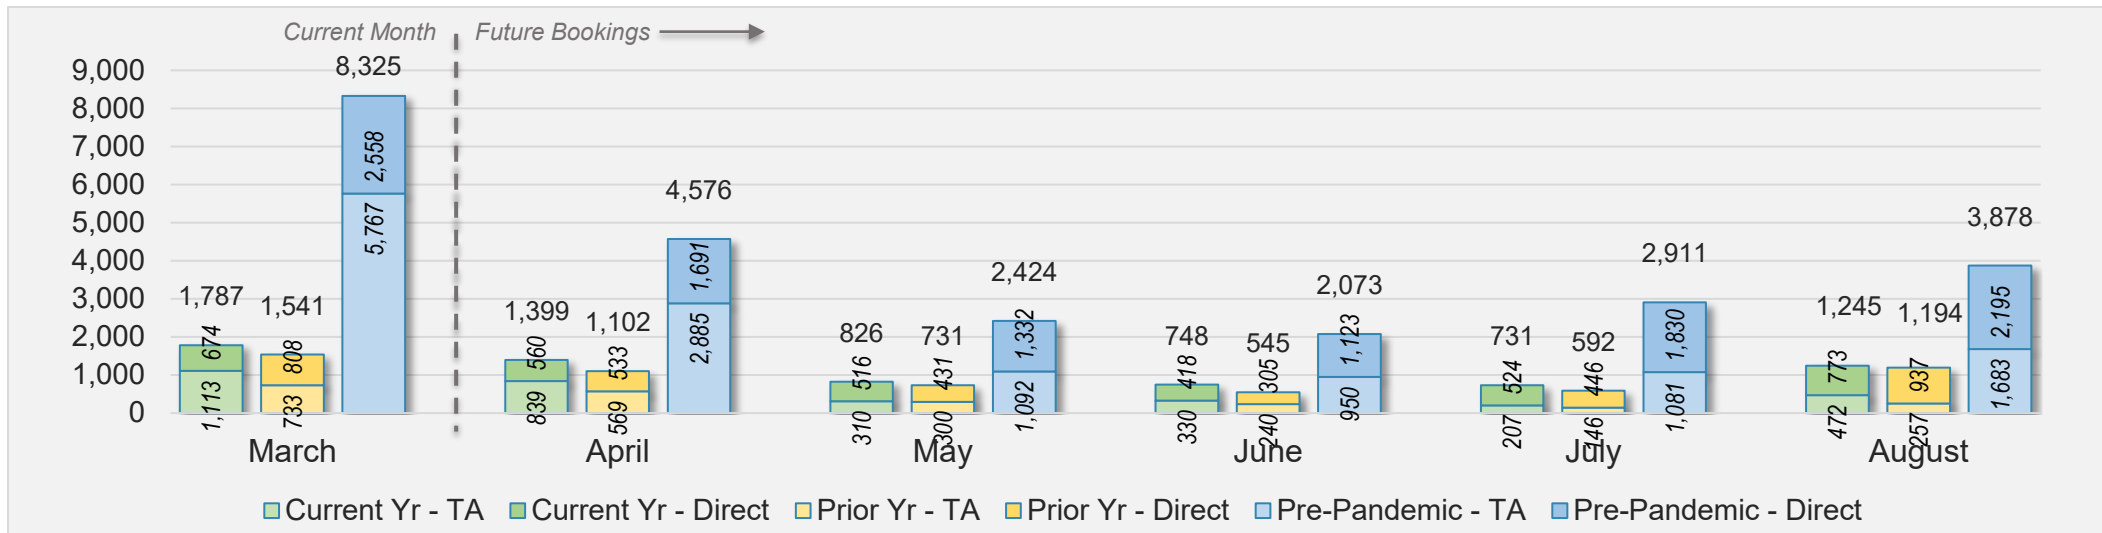

AUSTRALIA

Source: ForwardKeys as of 3/17/24

Kaua'i

March 2024 Direct and Travel Agency Bookings to Hawai'i

March 2024 Direct and Travel Agency Bookings to Hawai'i

Kaua'i (continued)

March 2024 Direct and Travel Agency Bookings to Hawai'i

Source: ForwardKeys as of 3/17/24

March 2024 Direct and Travel Agency Bookings to Hawai'i

Source: ForwardKeys as of 3/17/24

Kaua'i (continued)

March 2024 Direct and Travel Agency Bookings to Hawai'i

AUSTRALIA

Source: ForwardKeys as of 3/17/24

Hawai'i Island

March 2024 Direct and Travel Agency Bookings to Hawai'i

March 2024 Direct and Travel Agency Bookings to Hawai'i

Hawai'i Island (continued)

March 2024 Direct and Travel Agency Bookings to Hawai'i