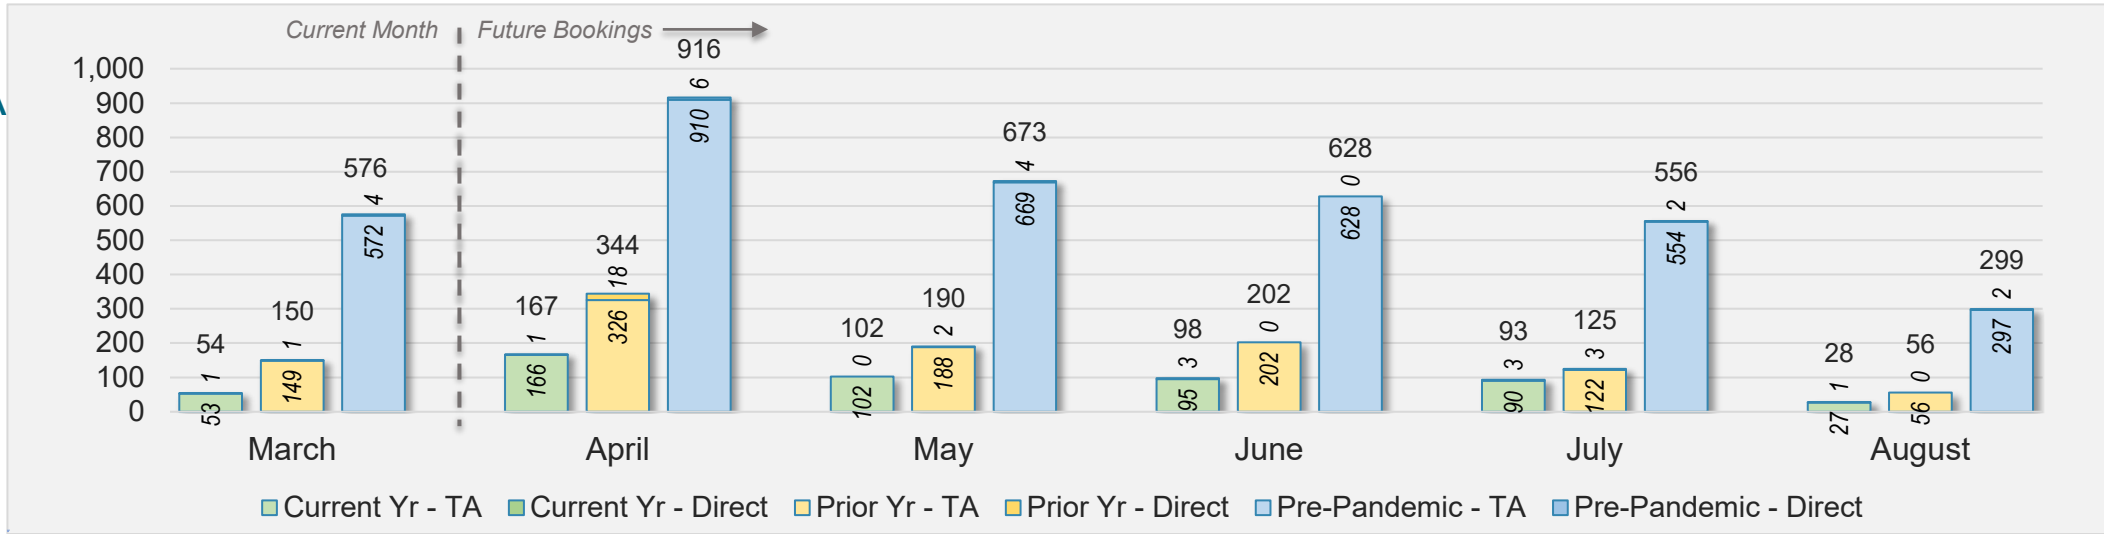

Source: ForwardKeys as of 3/17/24

Maui (continued)

March 2024 Direct and Travel Agency Bookings to Hawai'i

March 2024 Direct and Travel Agency Bookings to Hawai'i

Maui (continued)

March 2024 Direct and Travel Agency Bookings to Hawai'i

AUSTRALIA

Source: ForwardKeys as of 3/17/24

Kaua'i

March 2024 Direct and Travel Agency Bookings to Hawai'i

March 2024 Direct and Travel Agency Bookings to Hawai'i

Kaua'i (continued)

March 2024 Direct and Travel Agency Bookings to Hawai'i