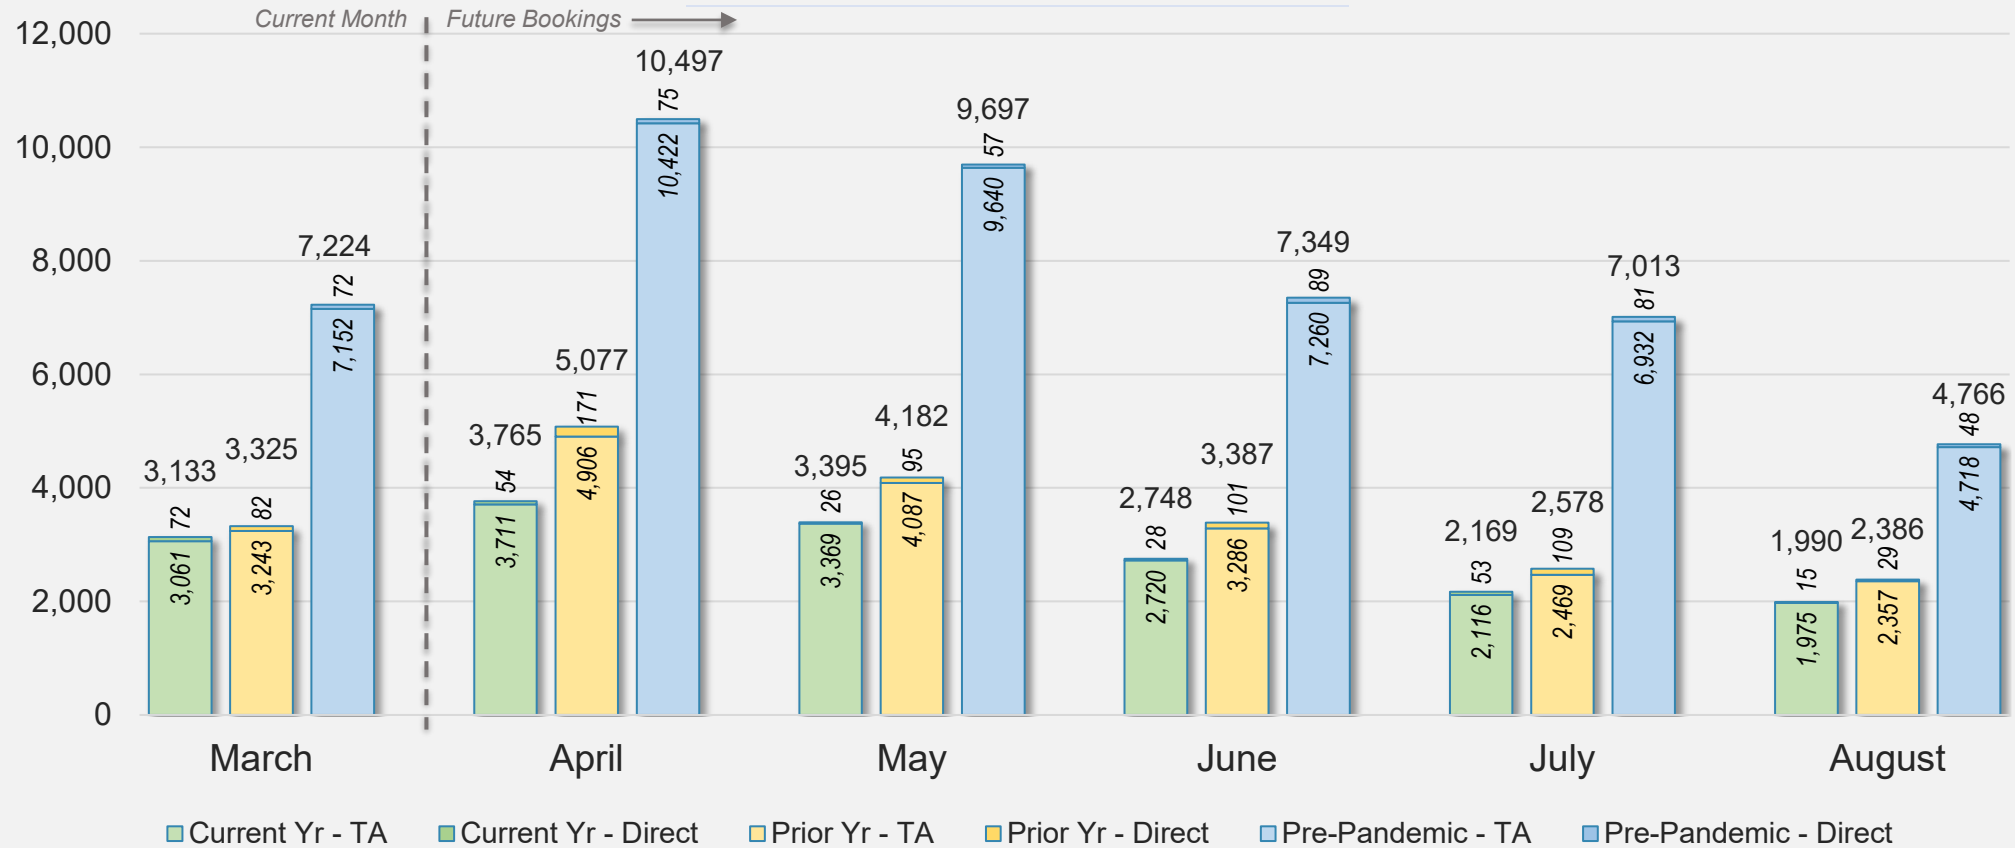

AUSTRALIA

Direct and Travel Agency Bookings to Hawaii Current vs. Prior vs. Pre-Pandemic Periods

March 2024

Source: ForwardKeys as of 3/17/24