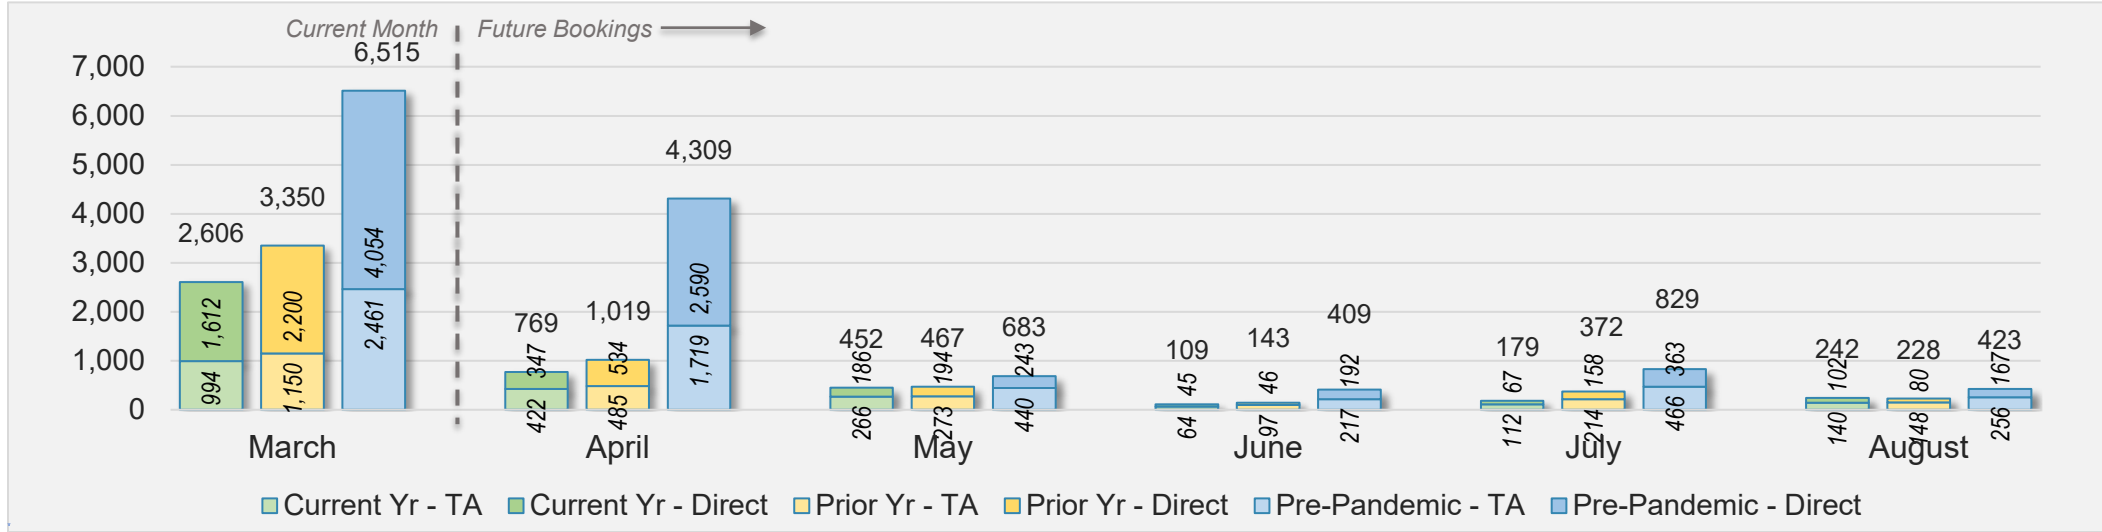

Source: ForwardKeys as of 3/17/24

Maui (continued)

March 2024 Direct and Travel Agency Bookings to Hawai'i

March 2024 Direct and Travel Agency Bookings to Hawai'i

Maui (continued)

March 2024 Direct and Travel Agency Bookings to Hawai'i

AUSTRALIA

Source: ForwardKeys as of 3/17/24

Kaua'i

March 2024 Direct and Travel Agency Bookings to Hawai'i

March 2024 Direct and Travel Agency Bookings to Hawai'i

Kaua'i (continued)

March 2024 Direct and Travel Agency Bookings to Hawai'i

Source: ForwardKeys as of 3/17/24

March 2024 Direct and Travel Agency Bookings to Hawai'i

Source: ForwardKeys as of 3/17/24

Kaua'i (continued)

March 2024 Direct and Travel Agency Bookings to Hawai'i

AUSTRALIA