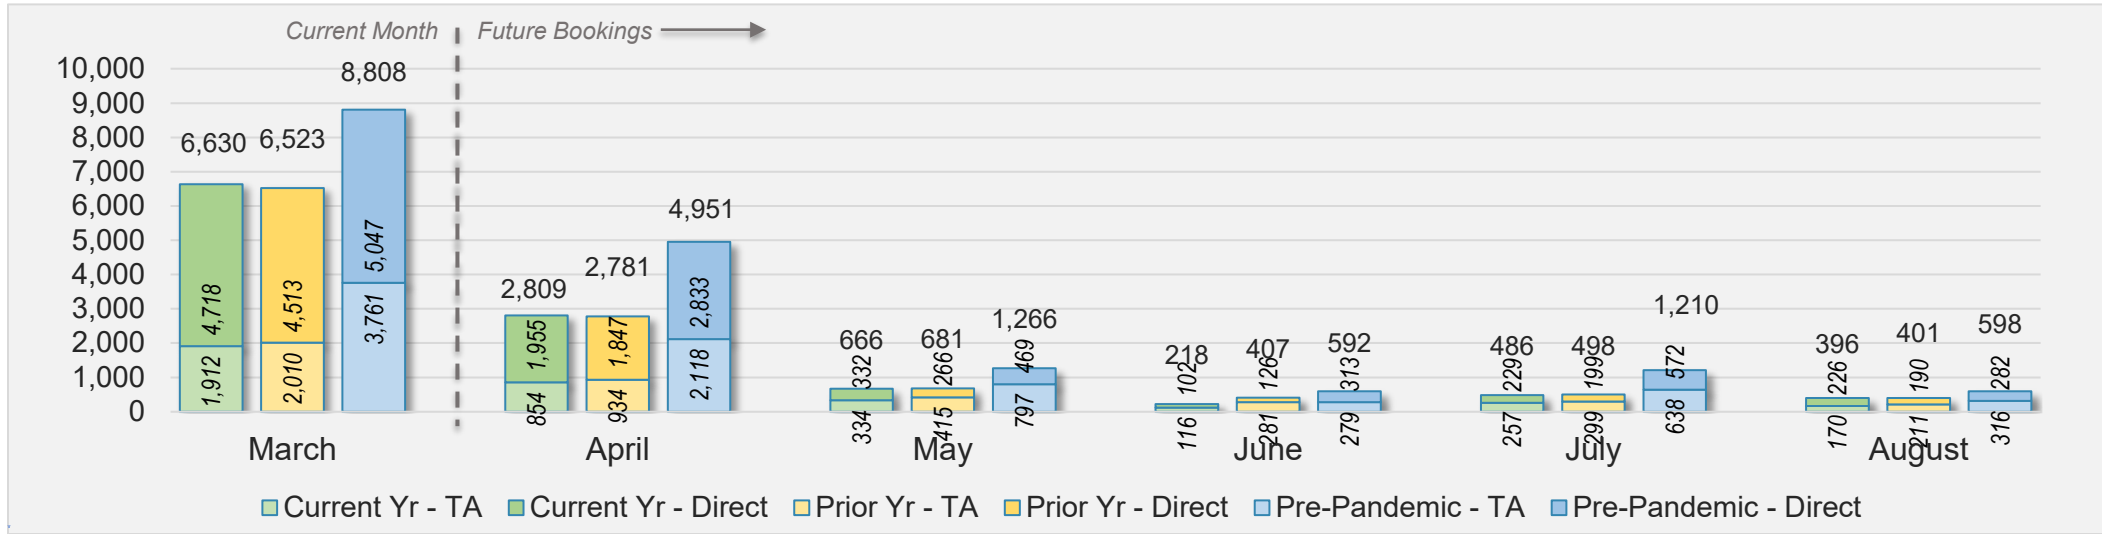

Source: ForwardKeys as of 3/17/24

Hawai'i Island

March 2024 Direct and Travel Agency Bookings to Hawai'i

March 2024 Direct and Travel Agency Bookings to Hawai'i

Hawai'i Island (continued)

March 2024 Direct and Travel Agency Bookings to Hawai'i

CANADA

Source: ForwardKeys as of 3/17/24

March 2024 Direct and Travel Agency Bookings to Hawai'i

KOREA

Source: ForwardKeys as of 3/17/24

Hawai'i Island (continued)

March 2024 Direct and Travel Agency Bookings to Hawai'i