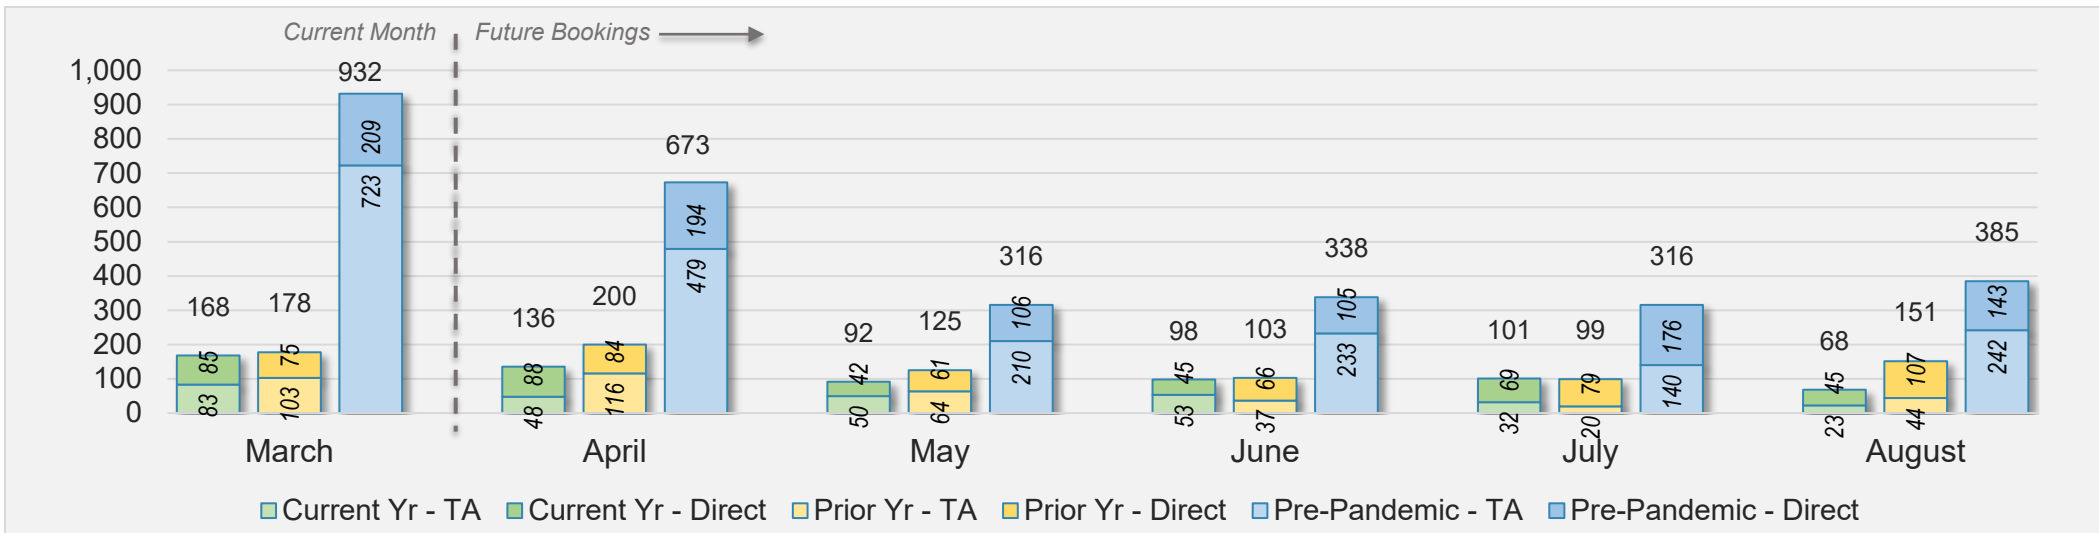

March 2024 Direct and Travel Agency Bookings to Hawai'i

O'ahu (continued)

March 2024 Direct and Travel Agency Bookings to Hawai'i

March 2024 Direct and Travel Agency Bookings to Hawai'i

O'ahu (continued)

March 2024 Direct and Travel Agency Bookings to Hawai'i

AUSTRALIA

Source: ForwardKeys as of 3/17/24

Maui

March 2024 Direct and Travel Agency Bookings to Hawai'i

U.S.

Source: ForwardKeys as of 3/17/24

March 2024 Direct and Travel Agency Bookings to Hawai'i

JAPAN

Source: ForwardKeys as of 3/17/24

Maui (continued)

March 2024 Direct and Travel Agency Bookings to Hawai'i

March 2024 Direct and Travel Agency Bookings to Hawai'i

Maui (continued)

March 2024 Direct and Travel Agency Bookings to Hawai'i