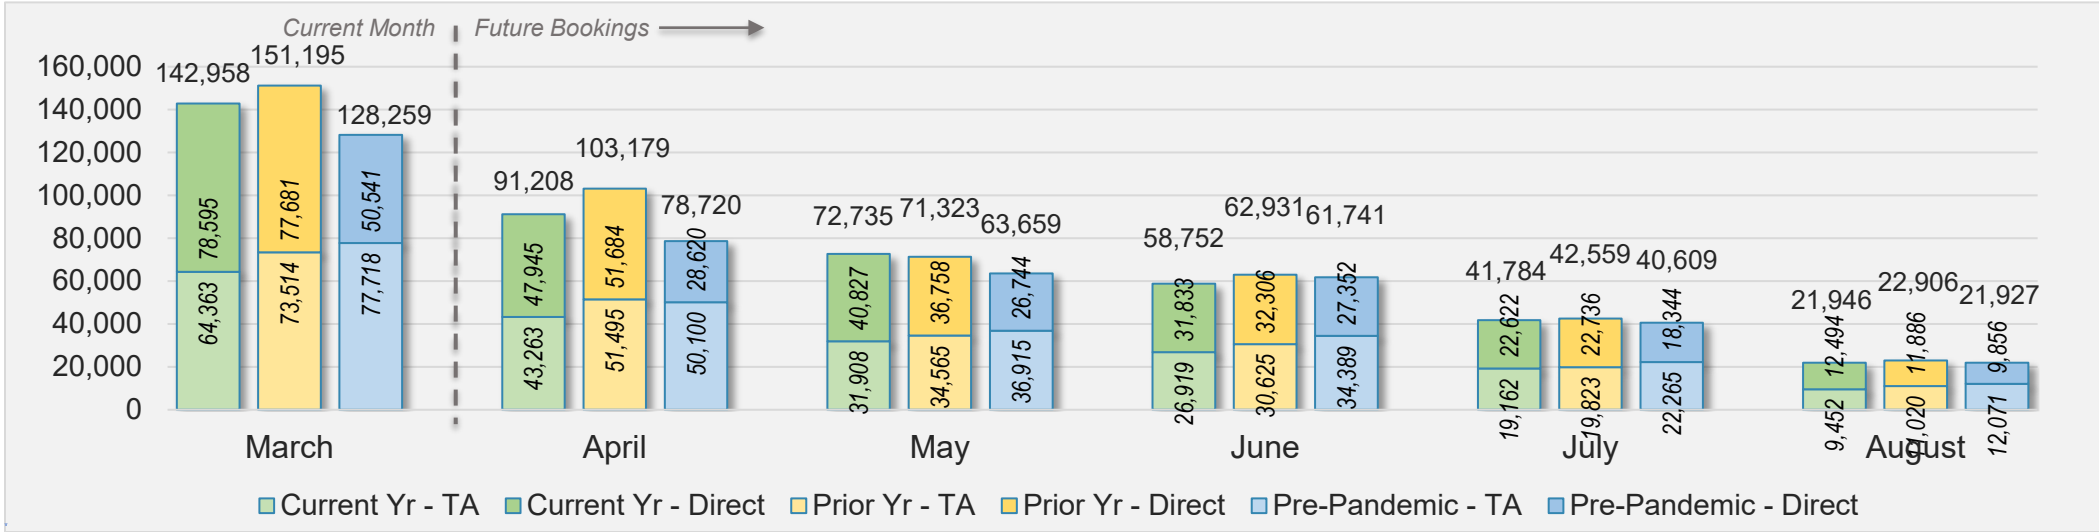

Source: ForwardKeys as of 3/17/24

AUSTRALIA

Direct and Travel Agency Bookings to Hawaii Current vs. Prior vs. Pre-Pandemic Periods

March 2024

Source: ForwardKeys as of 3/17/24

O'ahu

March 2024 Direct and Travel Agency Bookings to Hawai'i

March 2024 Direct and Travel Agency Bookings to Hawai'i

O'ahu (continued)

March 2024 Direct and Travel Agency Bookings to Hawai'i

March 2024 Direct and Travel Agency Bookings to Hawai'i

O'ahu (continued)

March 2024 Direct and Travel Agency Bookings to Hawai'i