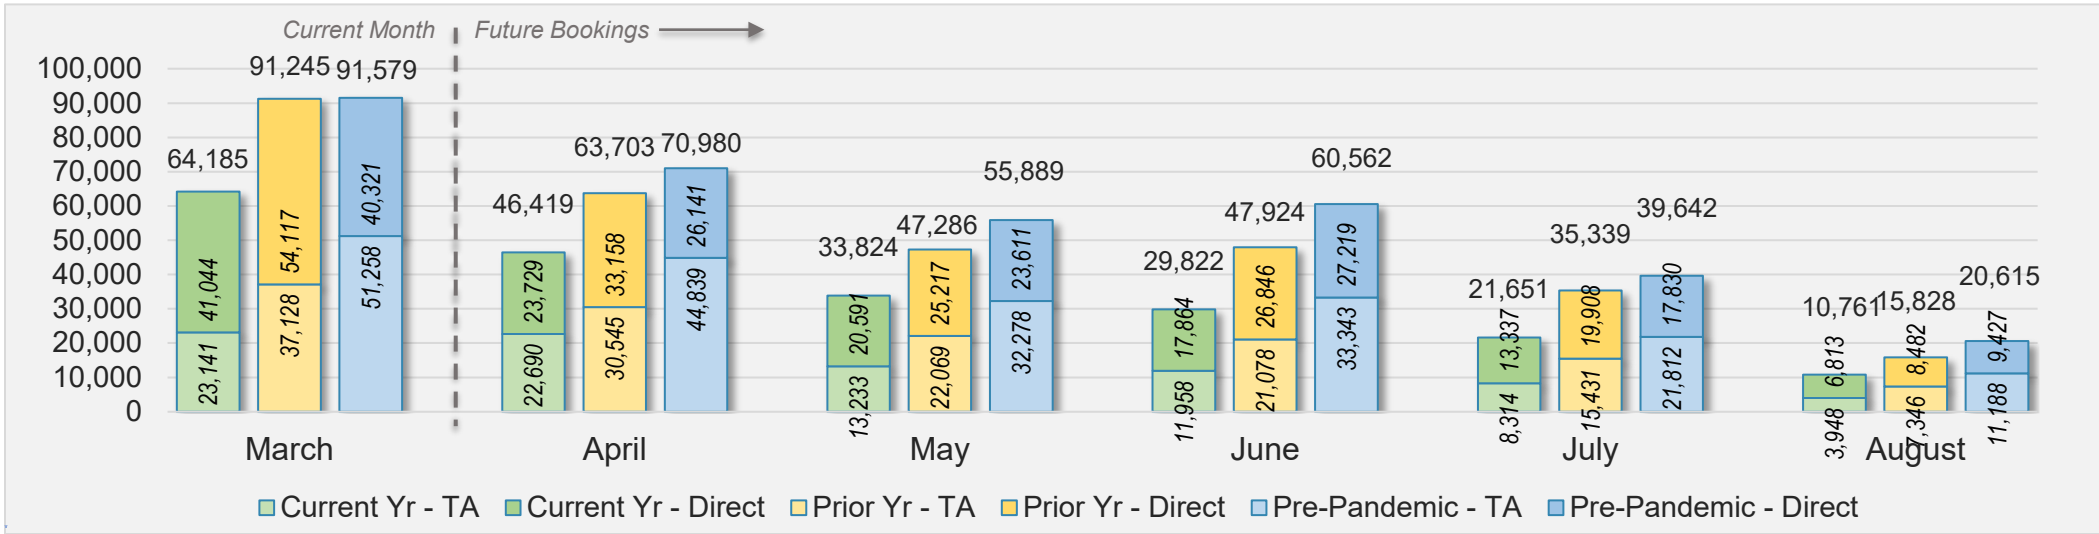

AUSTRALIA

Source: ForwardKeys as of 3/17/24

Maui

March 2024 Direct and Travel Agency Bookings to Hawai'i

U.S.

Source: ForwardKeys as of 3/17/24

March 2024 Direct and Travel Agency Bookings to Hawai'i

JAPAN

Source: ForwardKeys as of 3/17/24

Maui (continued)

March 2024 Direct and Travel Agency Bookings to Hawai'i

March 2024 Direct and Travel Agency Bookings to Hawai'i

Maui (continued)

March 2024 Direct and Travel Agency Bookings to Hawai'i