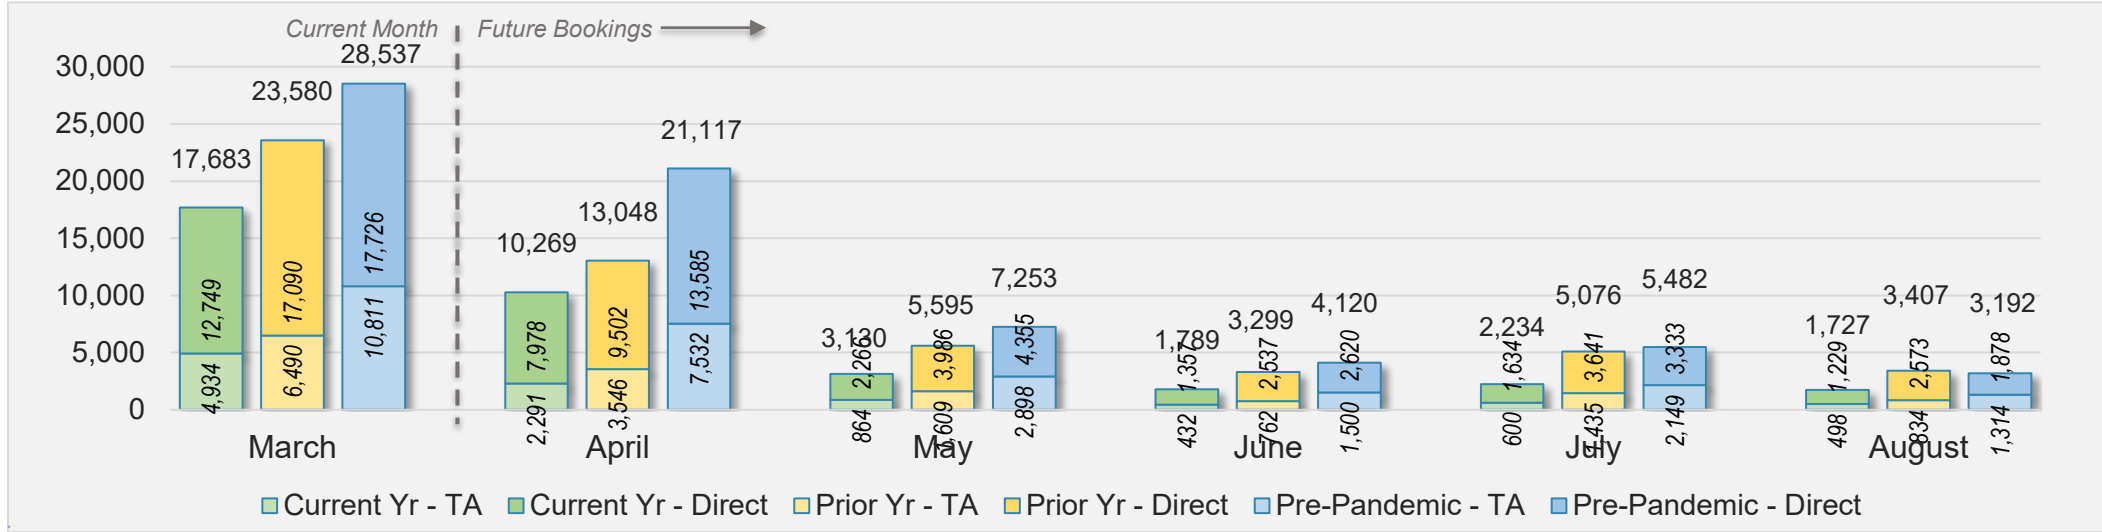

March 2024 Direct and Travel Agency Bookings to Hawai'i

O'ahu (continued)

March 2024 Direct and Travel Agency Bookings to Hawai'i

March 2024 Direct and Travel Agency Bookings to Hawai'i

O'ahu (continued)

March 2024 Direct and Travel Agency Bookings to Hawai'i

AUSTRALIA

Source: ForwardKeys as of 3/17/24

Maui

March 2024 Direct and Travel Agency Bookings to Hawai'i

U.S.

Source: ForwardKeys as of 3/17/24

March 2024 Direct and Travel Agency Bookings to Hawai'i

JAPAN

Source: ForwardKeys as of 3/17/24

Maui (continued)

March 2024 Direct and Travel Agency Bookings to Hawai'i

March 2024 Direct and Travel Agency Bookings to Hawai'i

Maui (continued)

March 2024 Direct and Travel Agency Bookings to Hawai'i