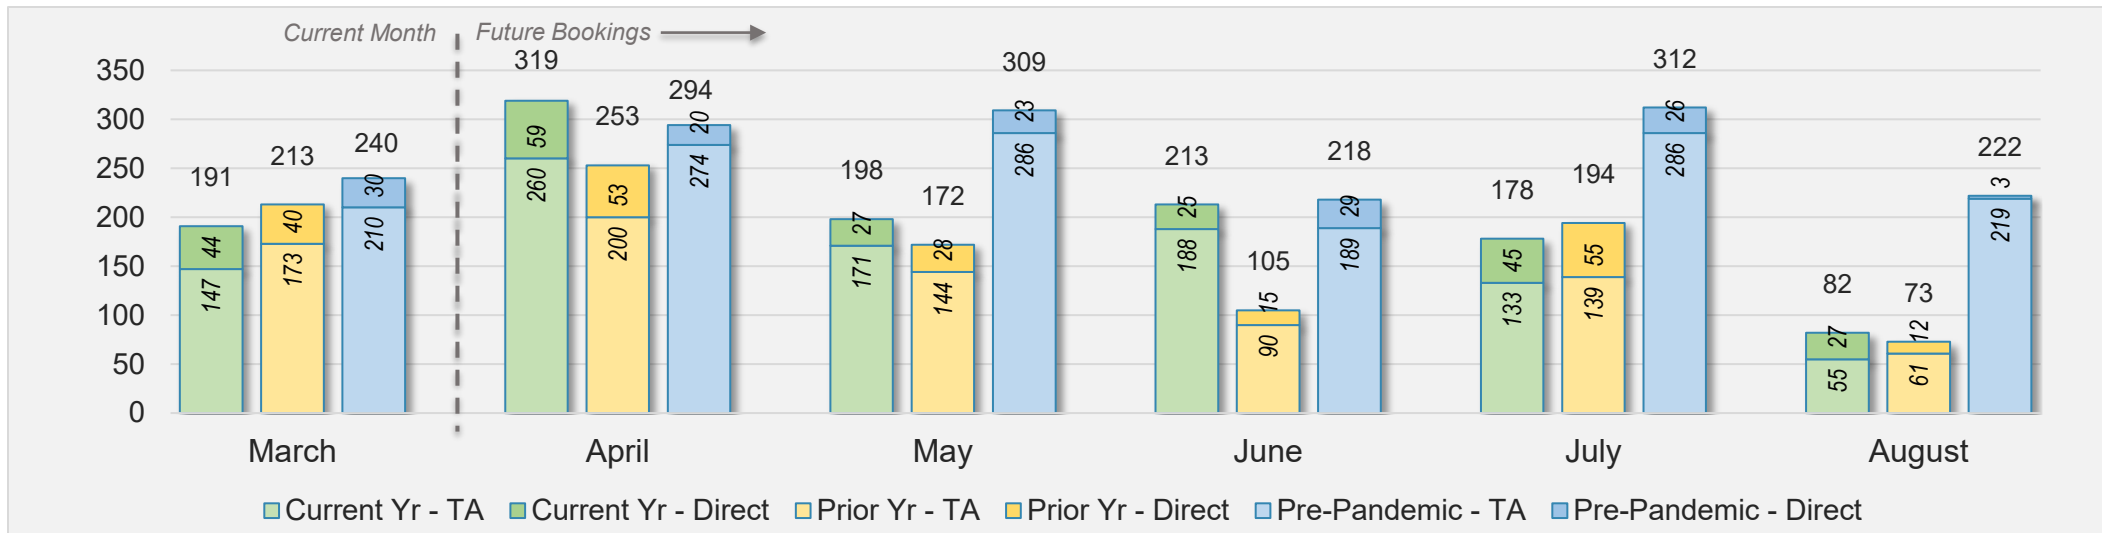

Source: ForwardKeys as of 3/17/24

March 2024 Direct and Travel Agency Bookings to Hawai'i

Source: ForwardKeys as of 3/17/24

Kaua'i (continued)

March 2024 Direct and Travel Agency Bookings to Hawai'i

AUSTRALIA

Source: ForwardKeys as of 3/17/24

Hawai'i Island

March 2024 Direct and Travel Agency Bookings to Hawai'i

March 2024 Direct and Travel Agency Bookings to Hawai'i

Hawai'i Island (continued)

March 2024 Direct and Travel Agency Bookings to Hawai'i

CANADA

Source: ForwardKeys as of 3/17/24

March 2024 Direct and Travel Agency Bookings to Hawai'i

KOREA

Source: ForwardKeys as of 3/17/24

Hawai'i Island (continued)

March 2024 Direct and Travel Agency Bookings to Hawai'i