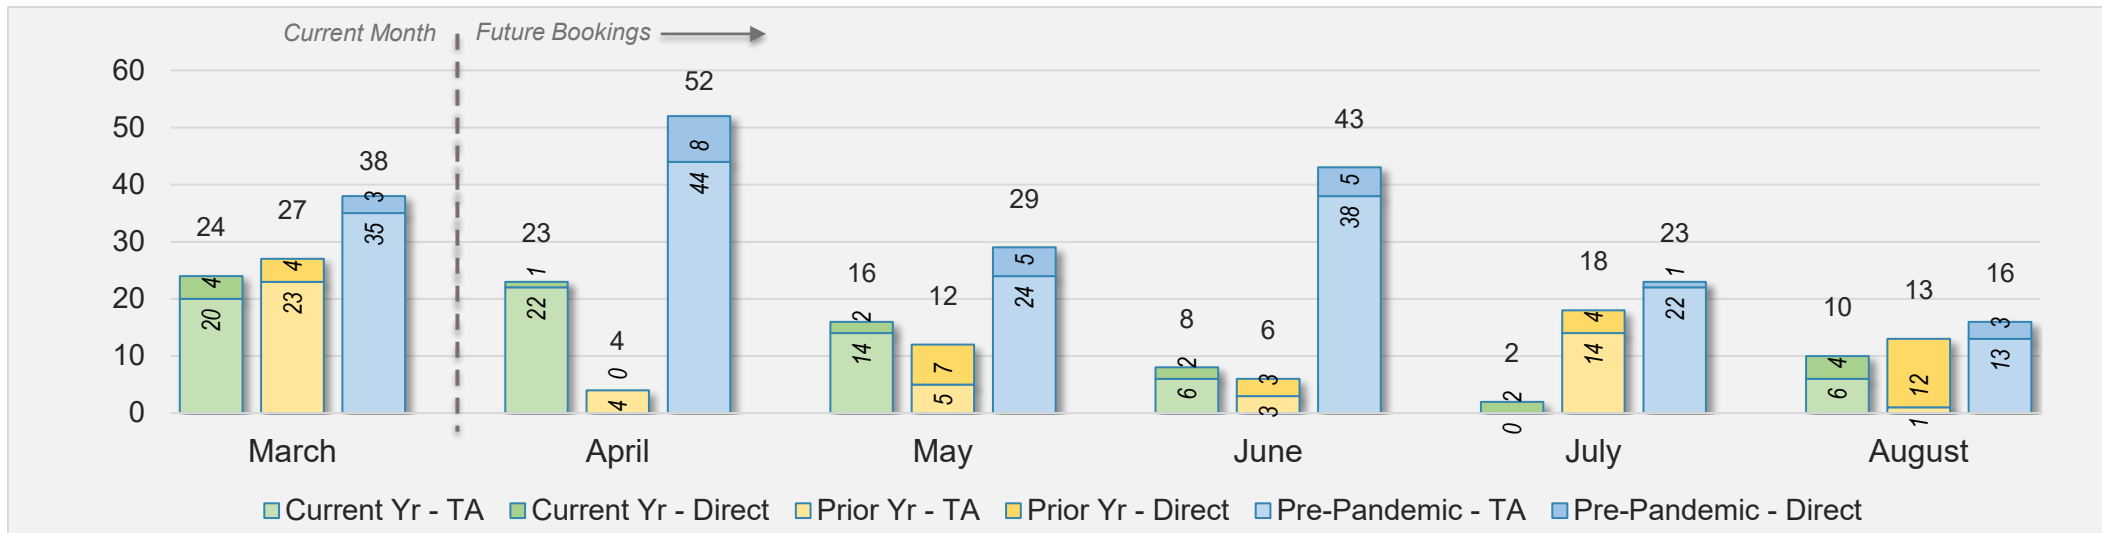

March 2024 Direct and Travel Agency Bookings to Hawai'i

Source: ForwardKeys as of 3/17/24