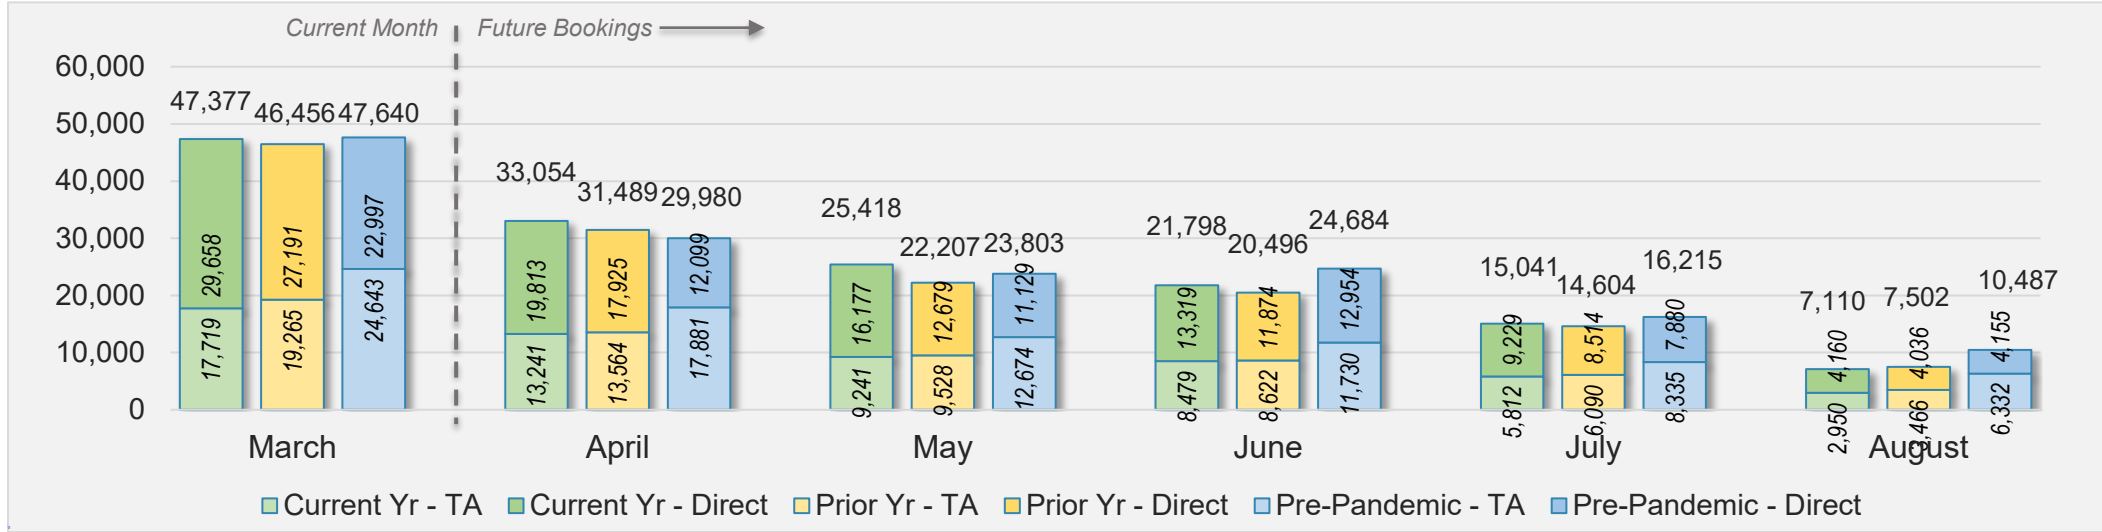

Source: ForwardKeys as of 3/17/24

March 2024 Direct and Travel Agency Bookings to Hawai'i

Source: ForwardKeys as of 3/17/24

Kaua'i (continued)

March 2024 Direct and Travel Agency Bookings to Hawai'i

AUSTRALIA

Source: ForwardKeys as of 3/17/24

Hawai'i Island

March 2024 Direct and Travel Agency Bookings to Hawai'i

March 2024 Direct and Travel Agency Bookings to Hawai'i

Hawai'i Island (continued)

March 2024 Direct and Travel Agency Bookings to Hawai'i