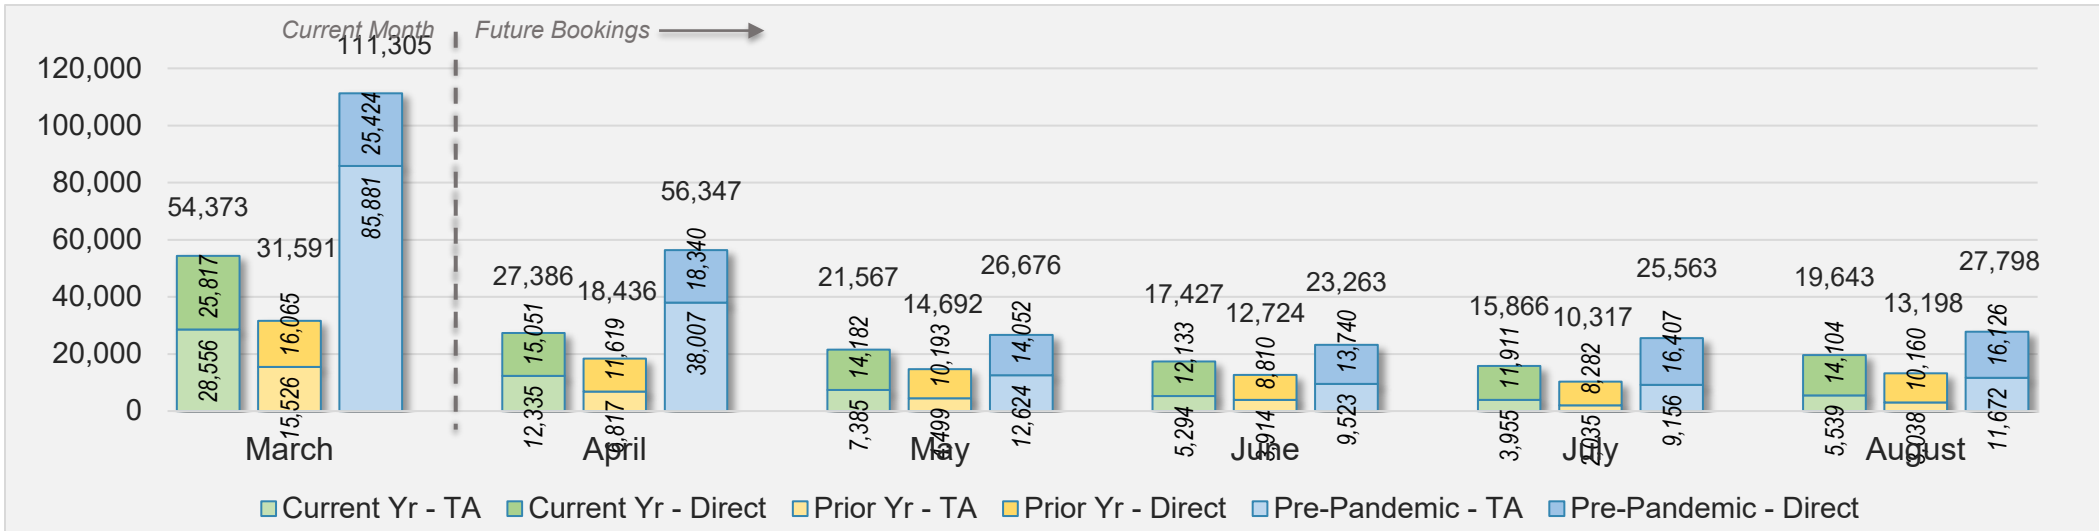

Source: ForwardKeys as of 3/17/24

AUSTRALIA

Direct and Travel Agency Bookings to Hawaii Current vs. Prior vs. Pre-Pandemic Periods

March 2024

Source: ForwardKeys as of 3/17/24

O'ahu

March 2024 Direct and Travel Agency Bookings to Hawai'i

March 2024 Direct and Travel Agency Bookings to Hawai'i

O'ahu (continued)

March 2024 Direct and Travel Agency Bookings to Hawai'i

March 2024 Direct and Travel Agency Bookings to Hawai'i

O'ahu (continued)

March 2024 Direct and Travel Agency Bookings to Hawai'i