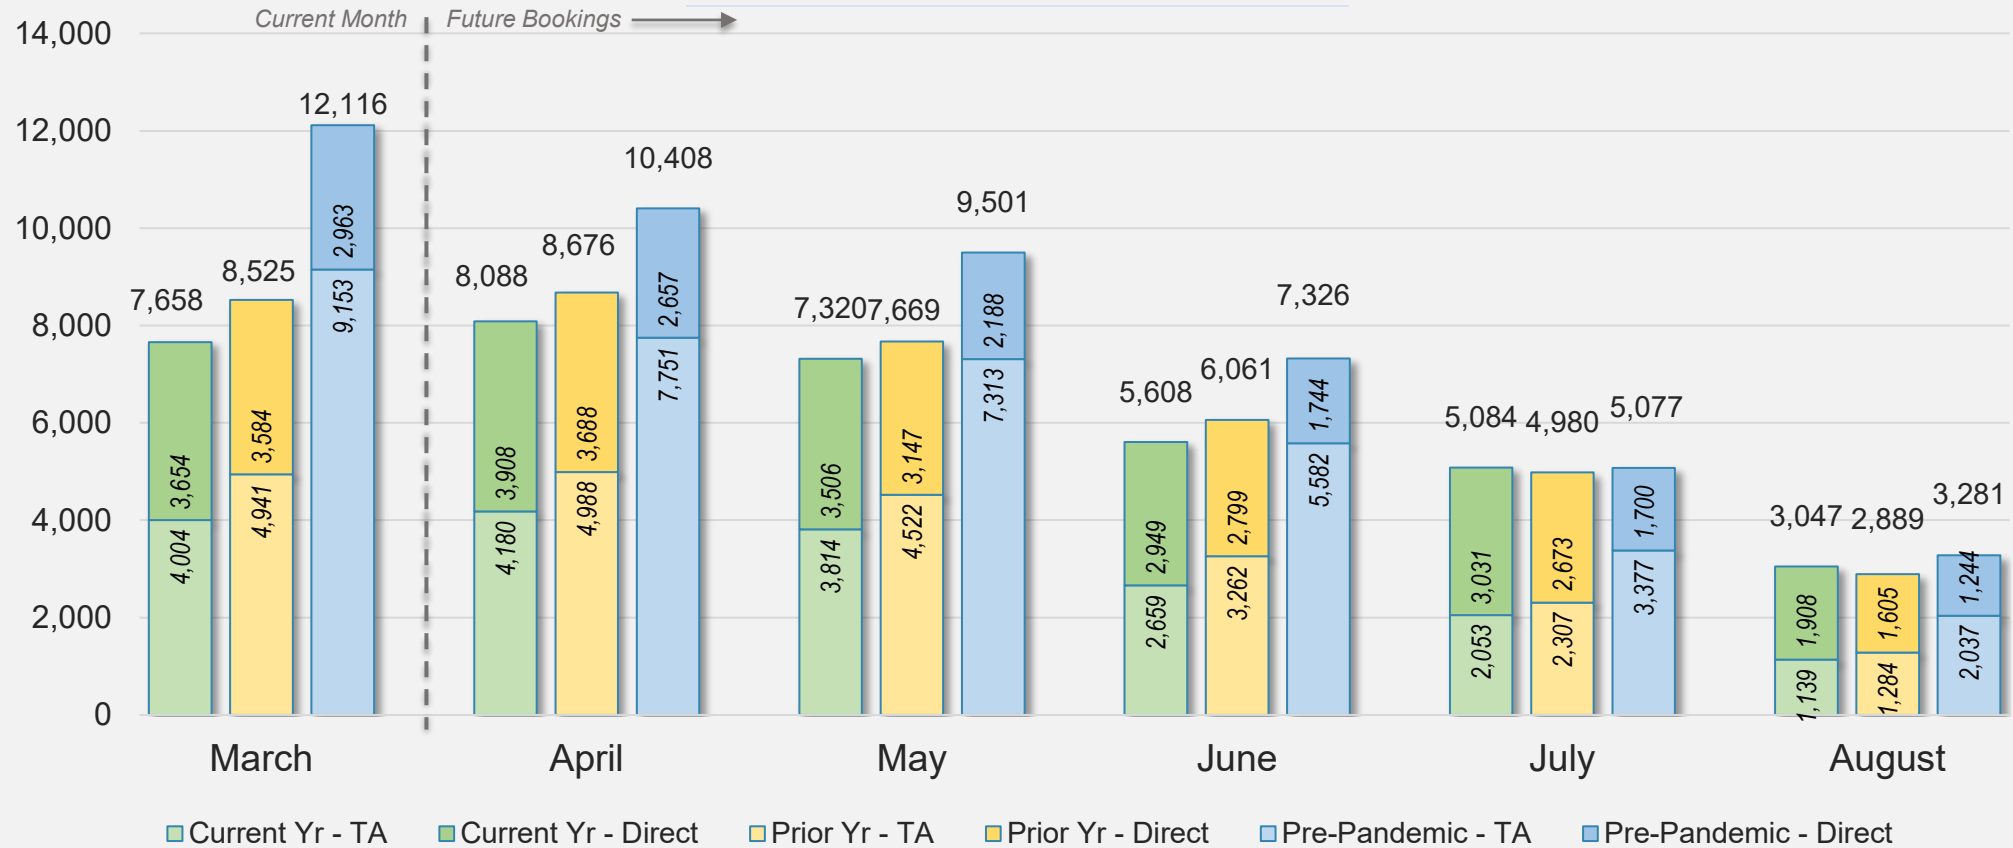

Forward Keys Index

- Bookings
 - Net sum of the number of visitors from Sales transactions counted, including Exchanges and Refunds.
- Current Year / Previous Year / Pre-pandemic
 - In the analysis results, "Current Year" refers to the period being analyzed. "Previous Year" refers to the time unit in the previous year equivalent to the "Current Year" (for year-on-year comparison purposes). "Pre-pandemic" refers to the equivalent period in 2019 to the Current period, using only 2019 data as a reference.
- Direct
 - Refers to tickets purchased directly through the airline, typically via an airline's website.
- Travel Agency
 - Refers to associated with an ARC/IATA number (or otherwise retail).

Source: ForwardKeys as of 3/17/24

CANADA

Direct and Travel Agency Bookings to Hawaii Current vs. Prior vs. Pre-Pandemic Periods March 2024

Source: ForwardKeys as of 3/17/24

KOREA

Direct and Travel Agency Bookings to Hawaii Current vs. Prior vs. Pre-Pandemic Periods March 2024

Source: ForwardKeys as of 3/17/24

AUSTRALIA

Direct and Travel Agency Bookings to Hawaii Current vs. Prior vs. Pre-Pandemic Periods

March 2024

Source: ForwardKeys as of 3/17/24

O'ahu

March 2024 Direct and Travel Agency Bookings to Hawai'i