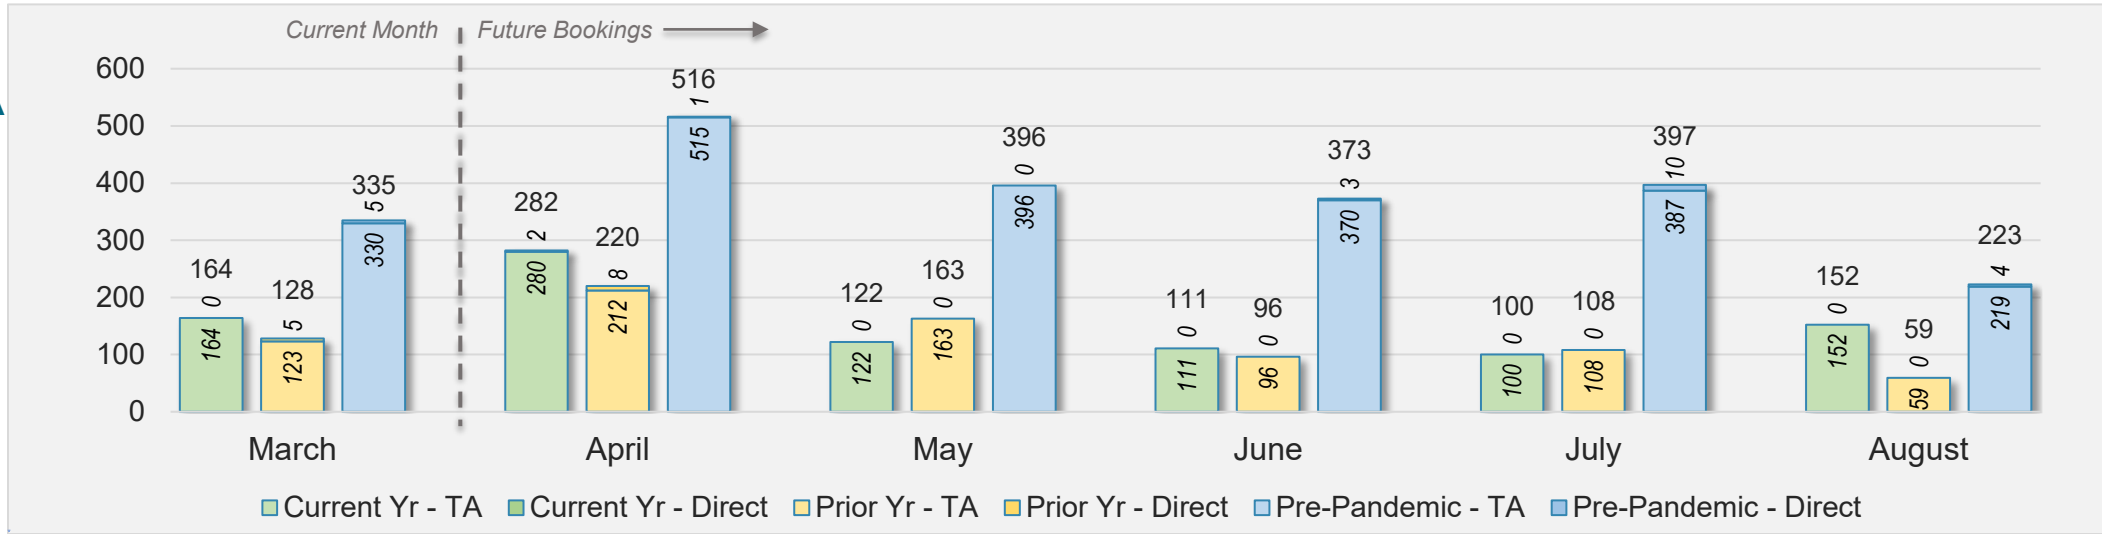

Hawai'i Island (continued)

March 2024 Direct and Travel Agency Bookings to Hawai'i

AUSTRALIA

Source: ForwardKeys as of 3/17/24