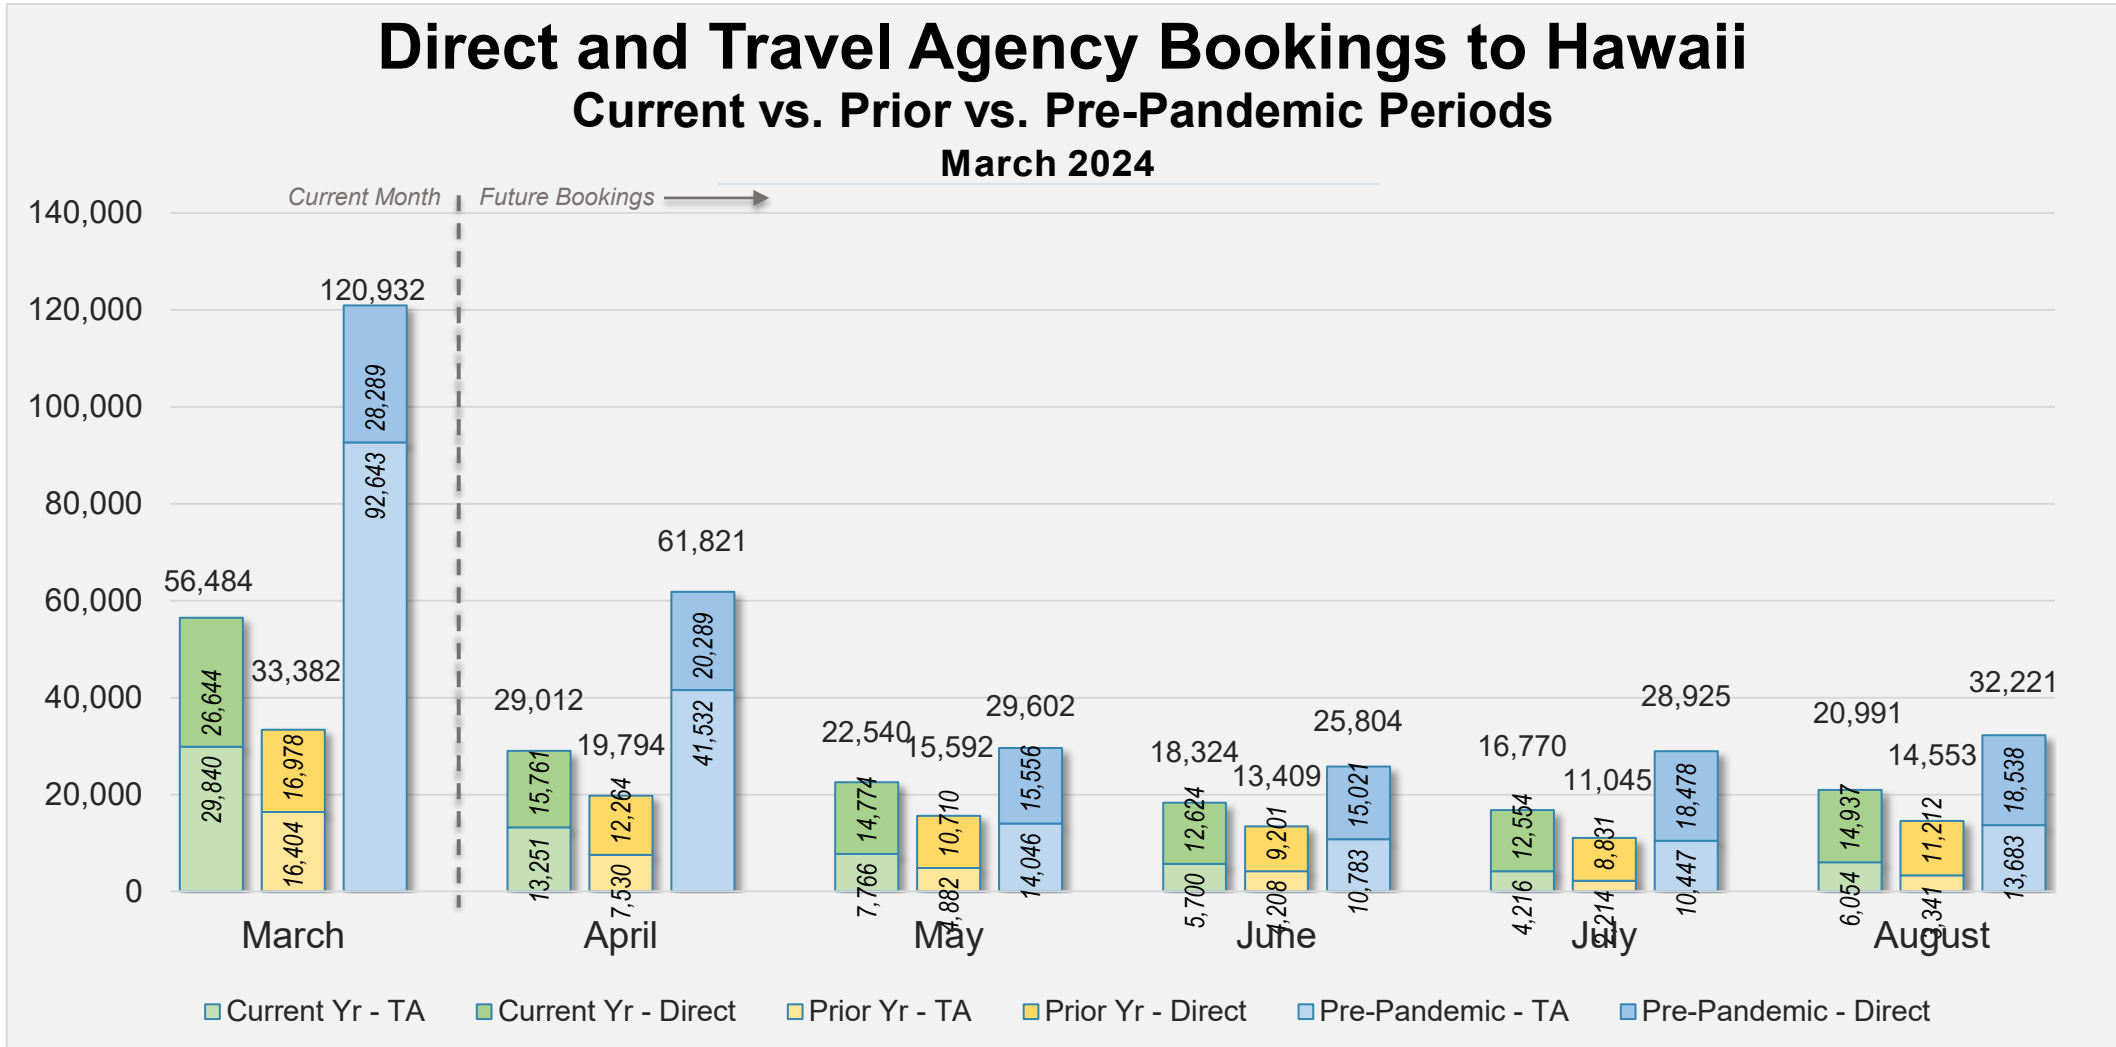

Forward Keys Index

- Bookings
 - Net sum of the number of visitors from Sales transactions counted, including Exchanges and Refunds.
- Current Year / Previous Year / Pre-pandemic
 - In the analysis results, "Current Year" refers to the period being analyzed. "Previous Year" refers to the time unit in the previous year equivalent to the "Current Year" (for year-on-year comparison purposes). "Pre-pandemic" refers to the equivalent period in 2019 to the Current period, using only 2019 data as a reference.
- Direct
 - Refers to tickets purchased directly through the airline, typically via an airline's website.
- Travel Agency
 - Refers to associated with an ARC/IATA number (or otherwise retail).

Direct and Travel Agency Bookings to Hawaii Current vs. Prior vs. Pre-Pandemic Periods

March 2024

Source: ForwardKeys as of 3/17/24

JAPAN

Direct and Travel Agency Bookings to Hawaii Current vs. Prior vs. Pre-Pandemic Periods March 2024

Source: ForwardKeys as of 3/17/24

CANADA

Direct and Travel Agency Bookings to Hawaii Current vs. Prior vs. Pre-Pandemic Periods March 2024

Source: ForwardKeys as of 3/17/24

KOREA

Direct and Travel Agency Bookings to Hawaii Current vs. Prior vs. Pre-Pandemic Periods March 2024