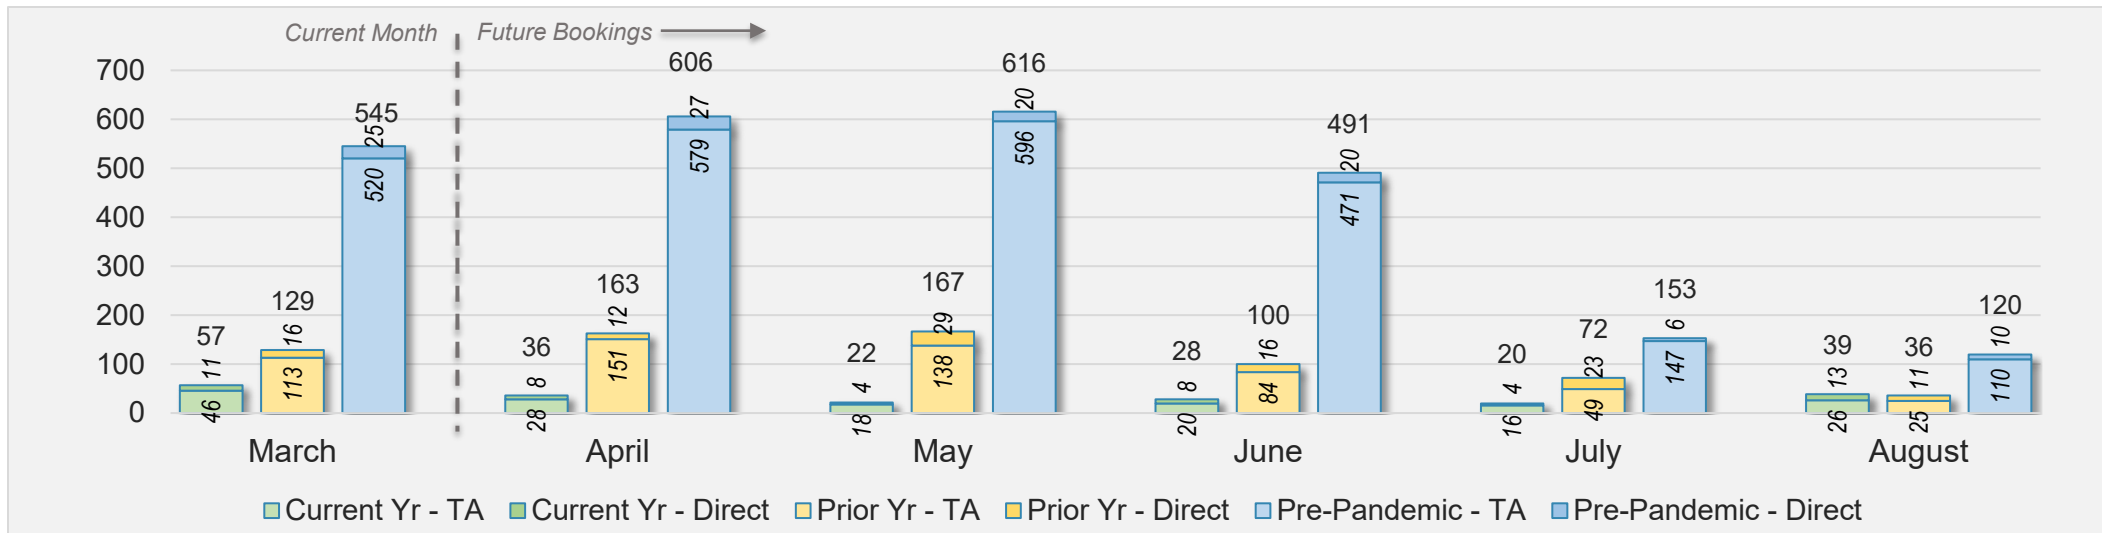

AUSTRALIA

Source: ForwardKeys as of 3/17/24

Maui

March 2024 Direct and Travel Agency Bookings to Hawai'i

U.S.

Source: ForwardKeys as of 3/17/24

March 2024 Direct and Travel Agency Bookings to Hawai'i

JAPAN

Source: ForwardKeys as of 3/17/24

Maui (continued)

March 2024 Direct and Travel Agency Bookings to Hawai'i

March 2024 Direct and Travel Agency Bookings to Hawai'i

Maui (continued)

March 2024 Direct and Travel Agency Bookings to Hawai'i