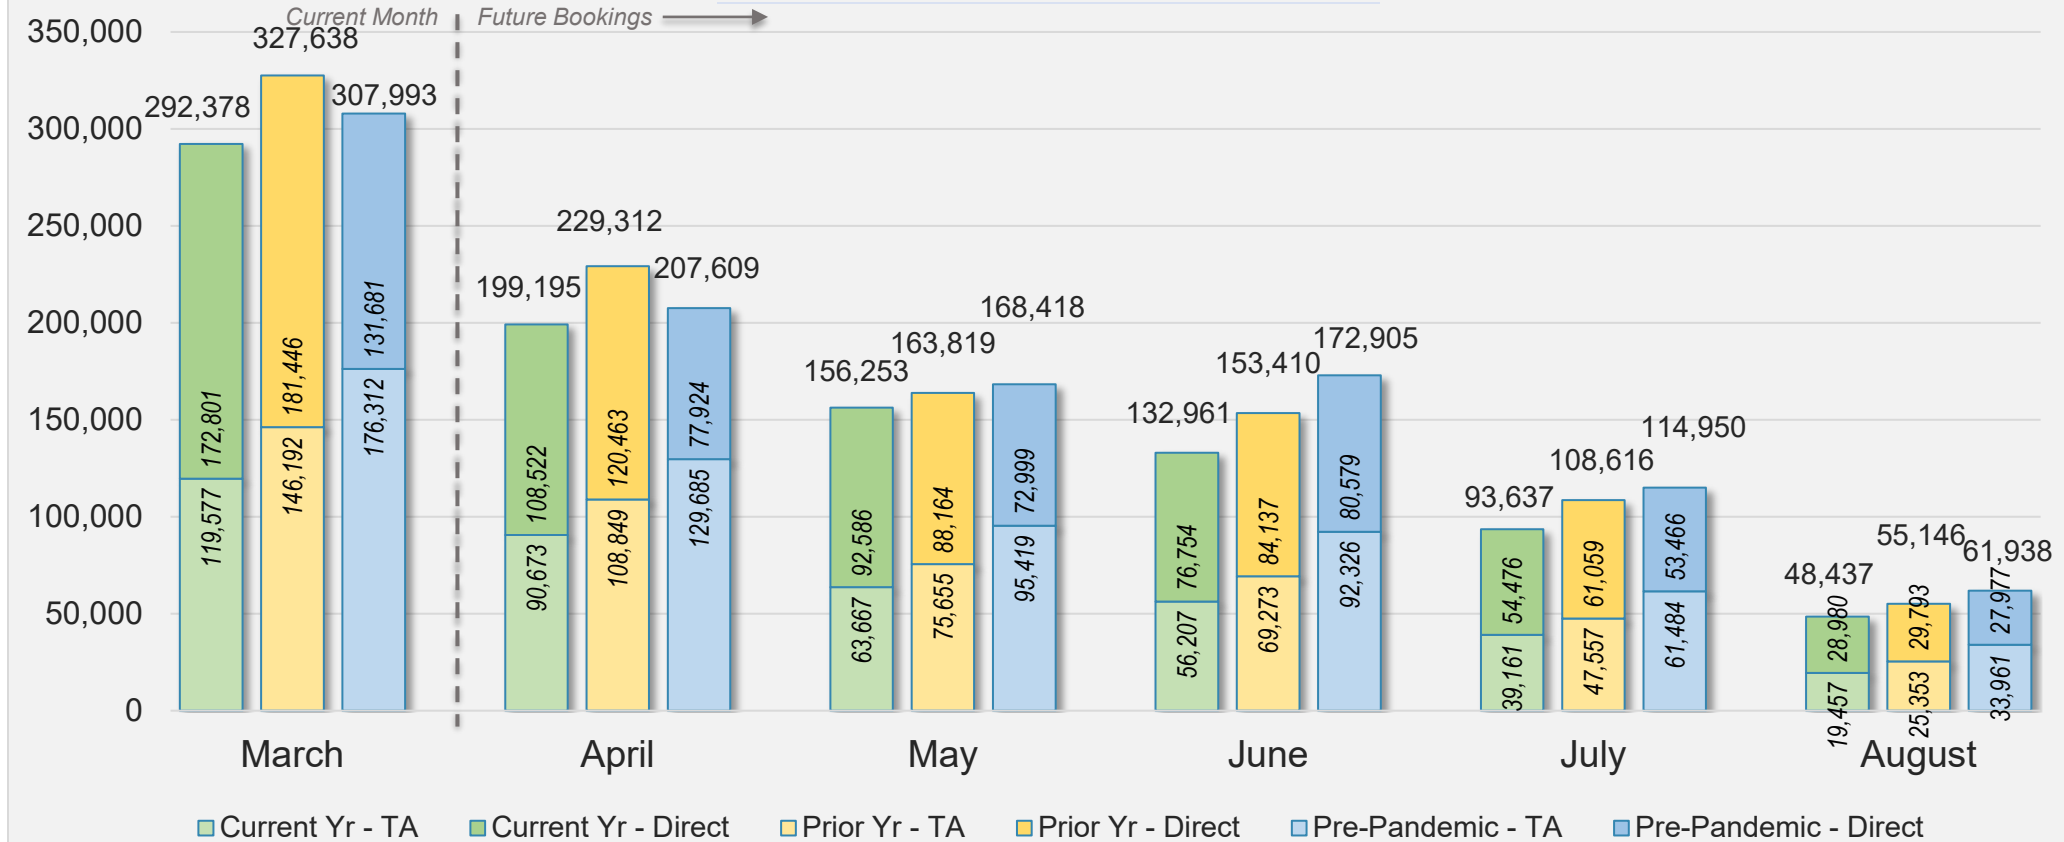

Direct and Travel Agency Bookings to Hawaii Current vs. Prior vs. Pre-Pandemic Periods

March 2024

Source: ForwardKeys as of 3/17/24