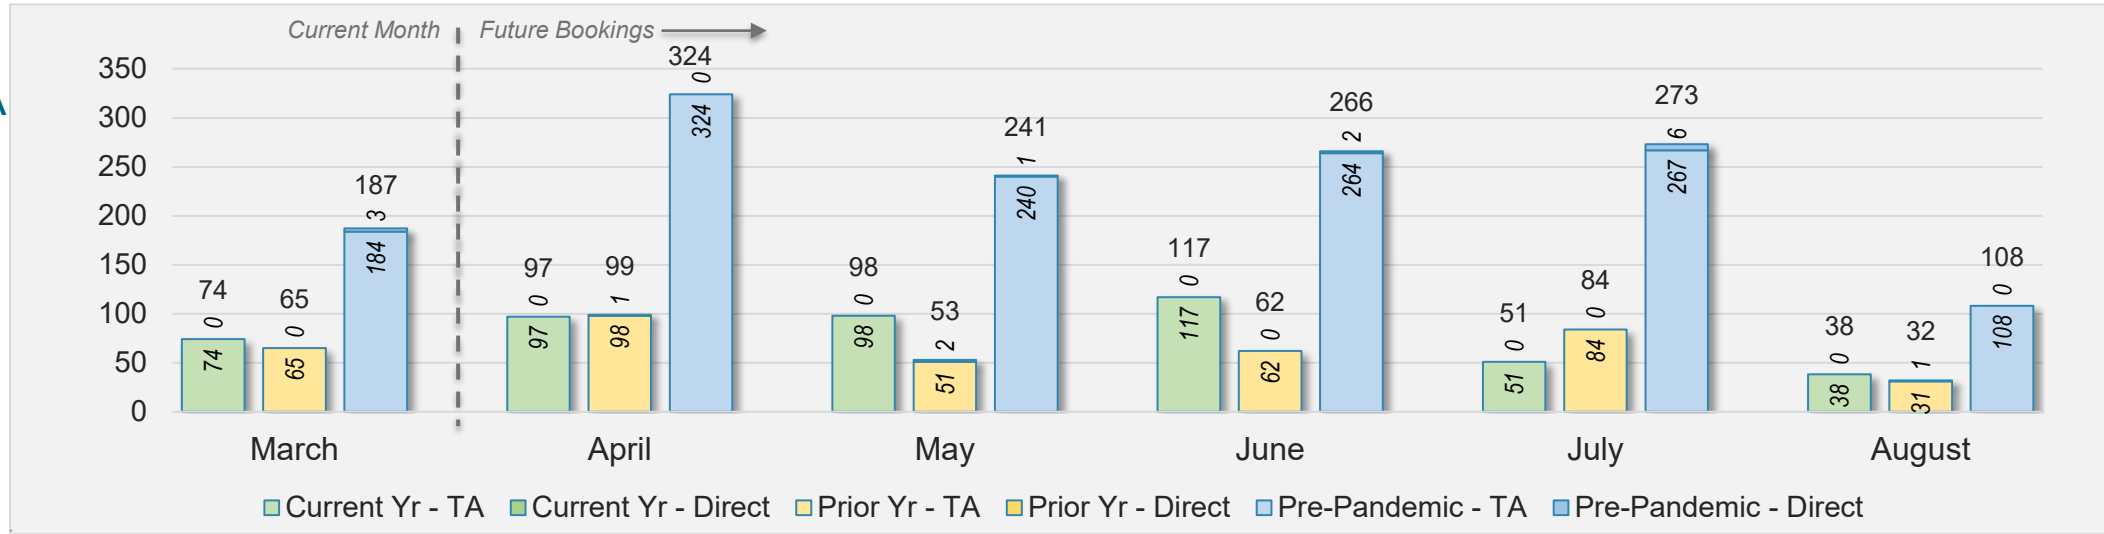

Source: ForwardKeys as of 3/17/24

March 2024 Direct and Travel Agency Bookings to Hawai'i

Source: ForwardKeys as of 3/17/24

Kaua'i (continued)

March 2024 Direct and Travel Agency Bookings to Hawai'i

AUSTRALIA

Source: ForwardKeys as of 3/17/24

Hawai'i Island

March 2024 Direct and Travel Agency Bookings to Hawai'i

March 2024 Direct and Travel Agency Bookings to Hawai'i

Hawai'i Island (continued)

March 2024 Direct and Travel Agency Bookings to Hawai'i