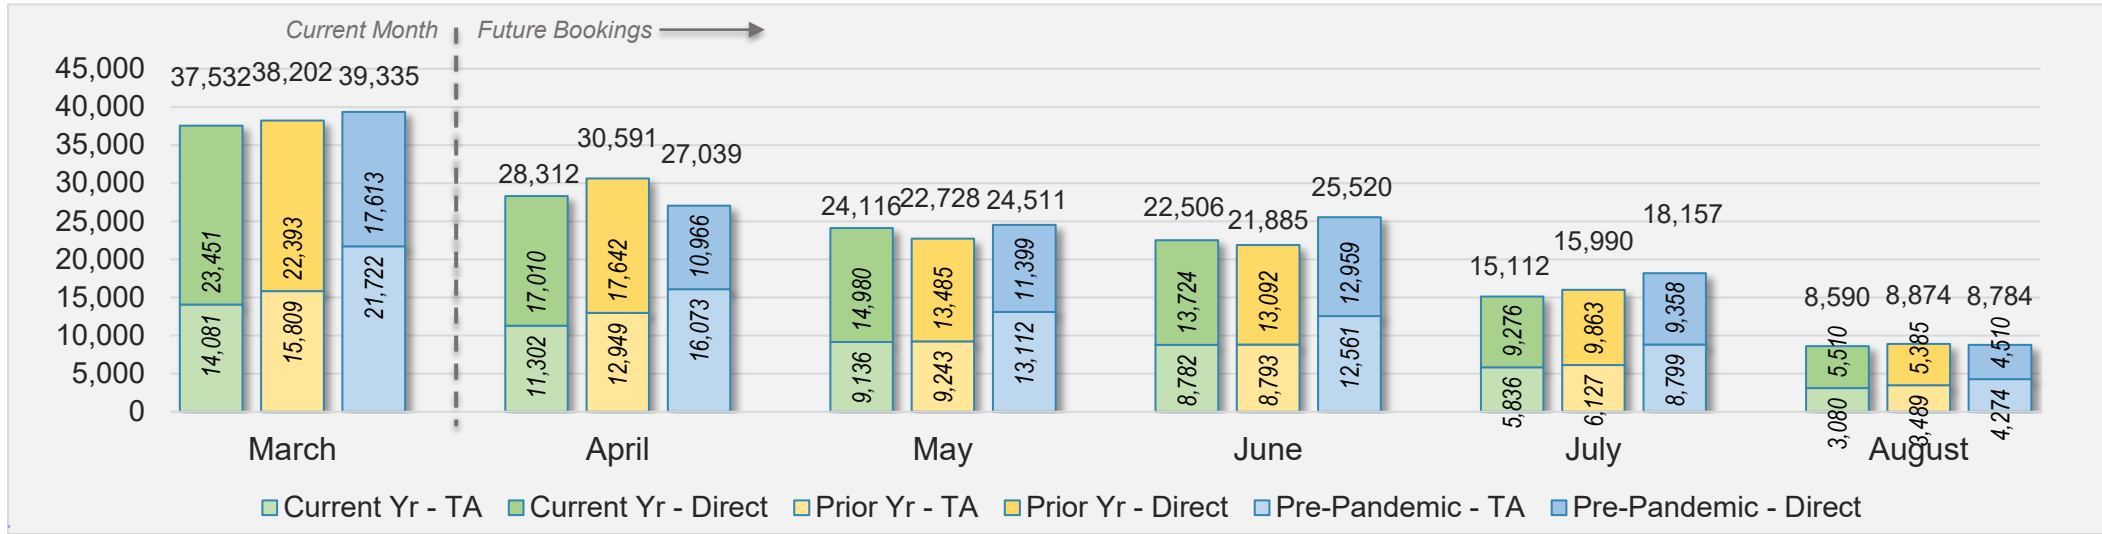

Source: ForwardKeys as of 3/17/24

Maui (continued)

March 2024 Direct and Travel Agency Bookings to Hawai'i

March 2024 Direct and Travel Agency Bookings to Hawai'i

Maui (continued)

March 2024 Direct and Travel Agency Bookings to Hawai'i

AUSTRALIA

Source: ForwardKeys as of 3/17/24

Kaua'i

March 2024 Direct and Travel Agency Bookings to Hawai'i

March 2024 Direct and Travel Agency Bookings to Hawai'i

Kaua'i (continued)

March 2024 Direct and Travel Agency Bookings to Hawai'i