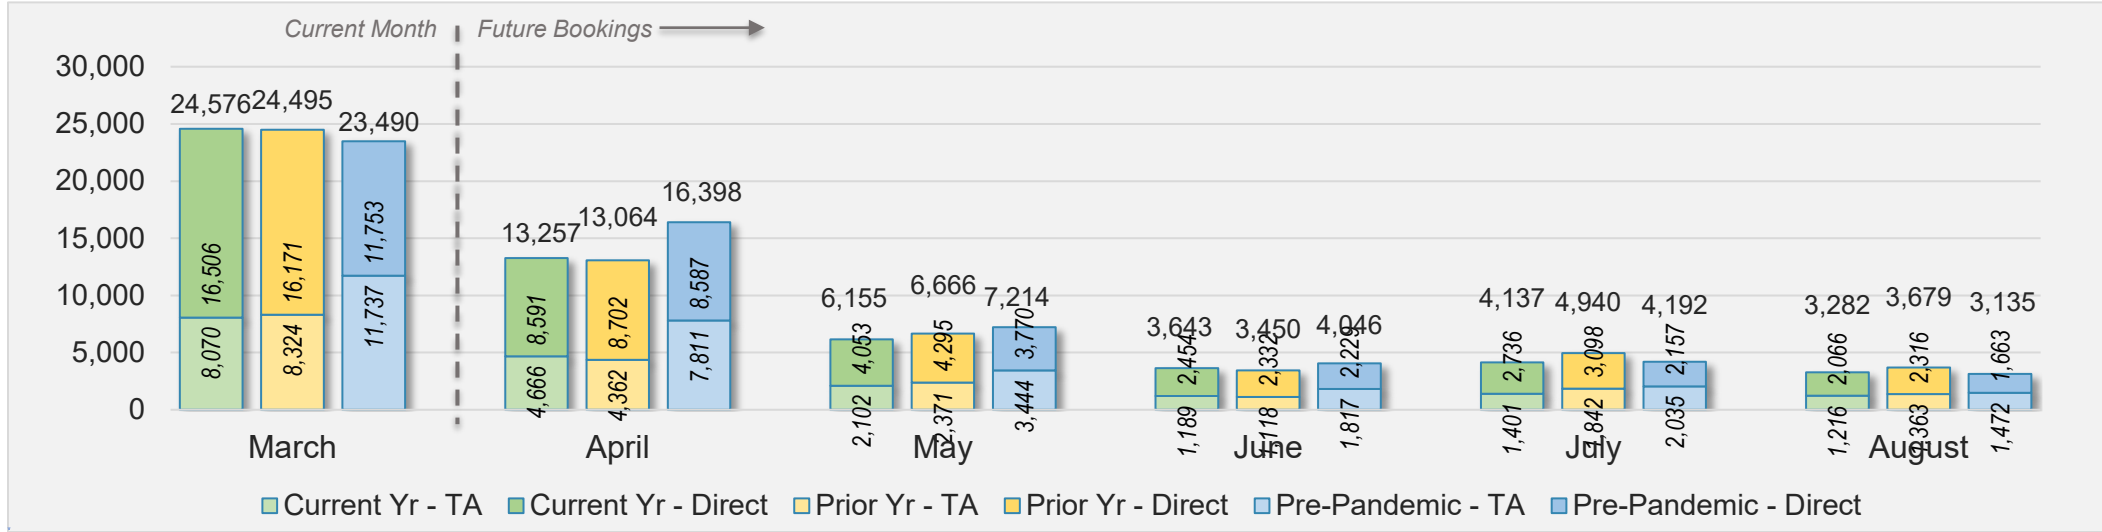

Source: ForwardKeys as of 3/17/24

AUSTRALIA

Direct and Travel Agency Bookings to Hawaii Current vs. Prior vs. Pre-Pandemic Periods

March 2024

Source: ForwardKeys as of 3/17/24

O'ahu

March 2024 Direct and Travel Agency Bookings to Hawai'i

March 2024 Direct and Travel Agency Bookings to Hawai'i

O'ahu (continued)

March 2024 Direct and Travel Agency Bookings to Hawai'i

March 2024 Direct and Travel Agency Bookings to Hawai'i

O'ahu (continued)

March 2024 Direct and Travel Agency Bookings to Hawai'i