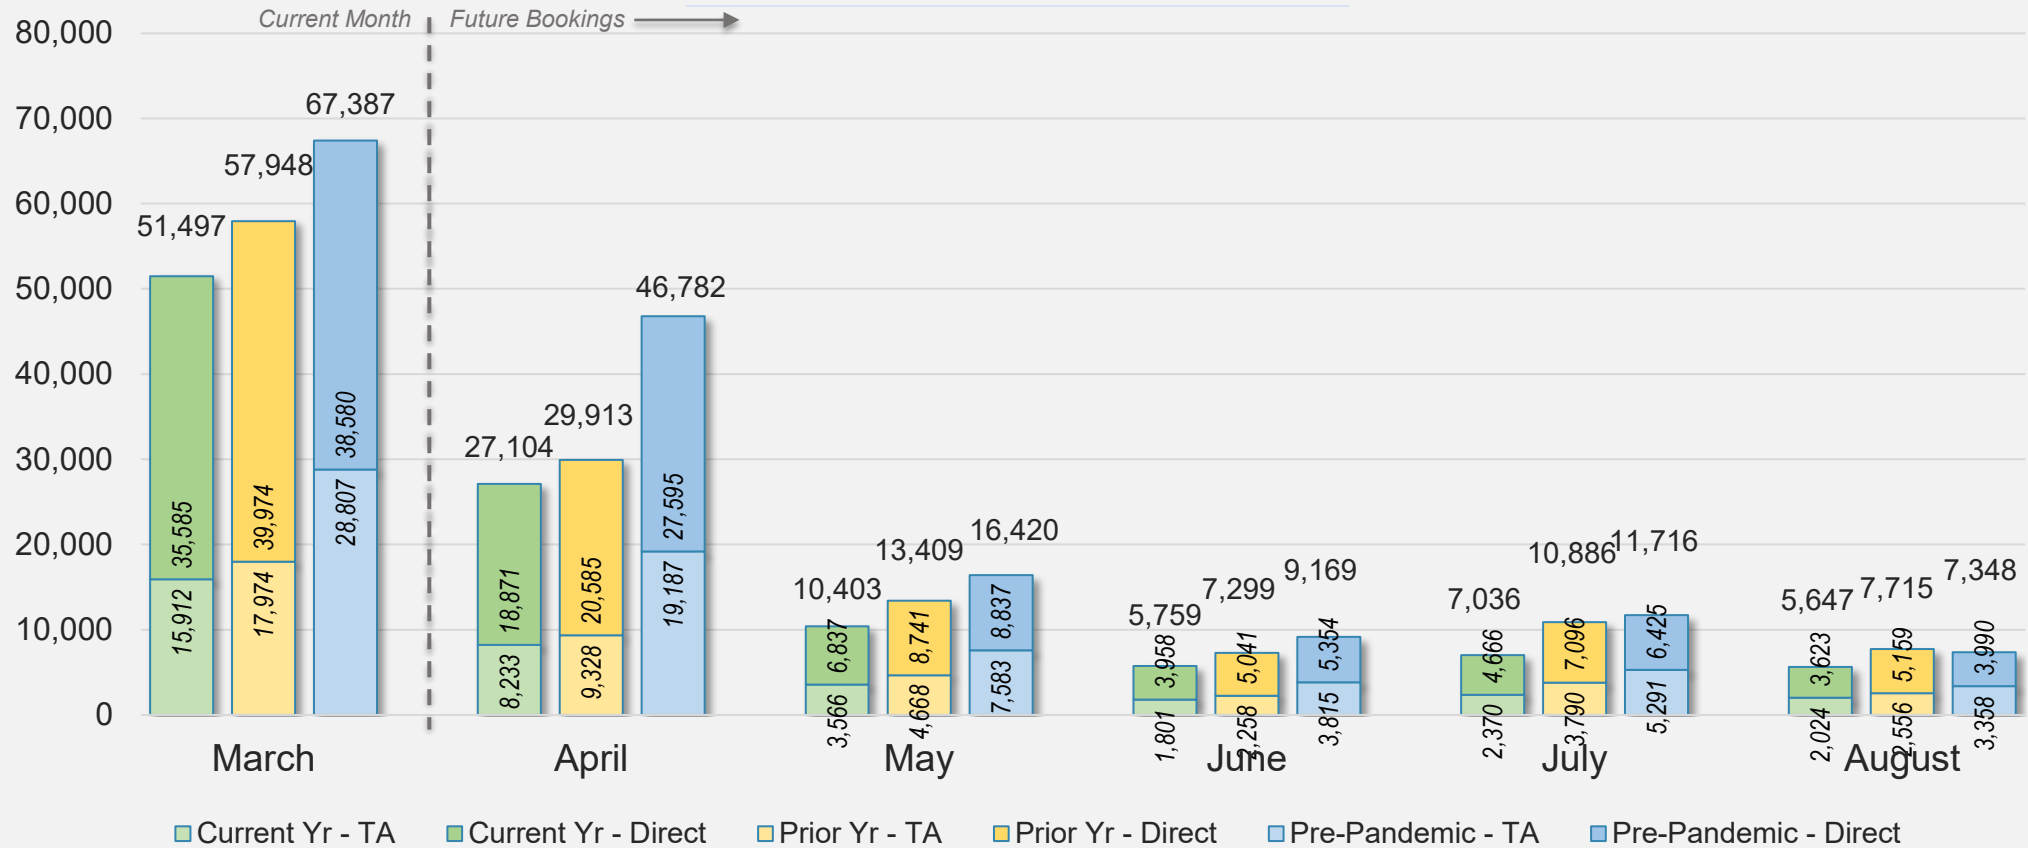

Forward Keys Index

- Bookings
 - Net sum of the number of visitors from Sales transactions counted, including Exchanges and Refunds.
- Current Year / Previous Year / Pre-pandemic
 - In the analysis results, "Current Year" refers to the period being analyzed. "Previous Year" refers to the time unit in the previous year equivalent to the "Current Year" (for year-on-year comparison purposes). "Pre-pandemic" refers to the equivalent period in 2019 to the Current period, using only 2019 data as a reference.
- Direct
 - Refers to tickets purchased directly through the airline, typically via an airline's website.
- Travel Agency
 - Refers to associated with an ARC/IATA number (or otherwise retail).

Direct and Travel Agency Bookings to Hawaii Current vs. Prior vs. Pre-Pandemic Periods

March 2024

Source: ForwardKeys as of 3/17/24

JAPAN

Direct and Travel Agency Bookings to Hawaii Current vs. Prior vs. Pre-Pandemic Periods March 2024

Source: ForwardKeys as of 3/17/24

CANADA

Direct and Travel Agency Bookings to Hawaii Current vs. Prior vs. Pre-Pandemic Periods March 2024

Source: ForwardKeys as of 3/17/24

KOREA

Direct and Travel Agency Bookings to Hawaii Current vs. Prior vs. Pre-Pandemic Periods March 2024