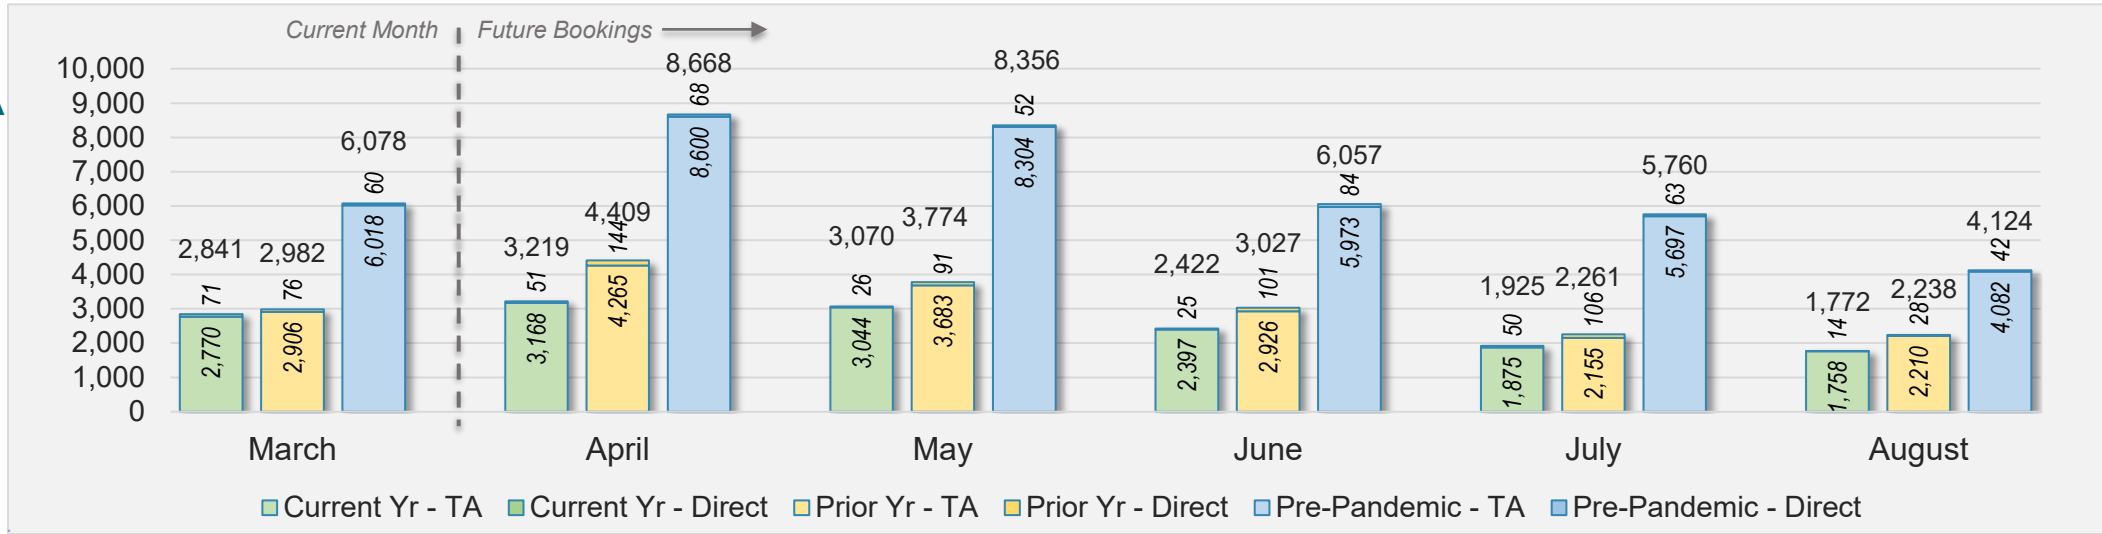

March 2024 Direct and Travel Agency Bookings to Hawai'i

O'ahu (continued)

March 2024 Direct and Travel Agency Bookings to Hawai'i

March 2024 Direct and Travel Agency Bookings to Hawai'i

O'ahu (continued)

March 2024 Direct and Travel Agency Bookings to Hawai'i

AUSTRALIA

Source: ForwardKeys as of 3/17/24

Maui

March 2024 Direct and Travel Agency Bookings to Hawai'i

U.S.

Source: ForwardKeys as of 3/17/24

March 2024 Direct and Travel Agency Bookings to Hawai'i

JAPAN