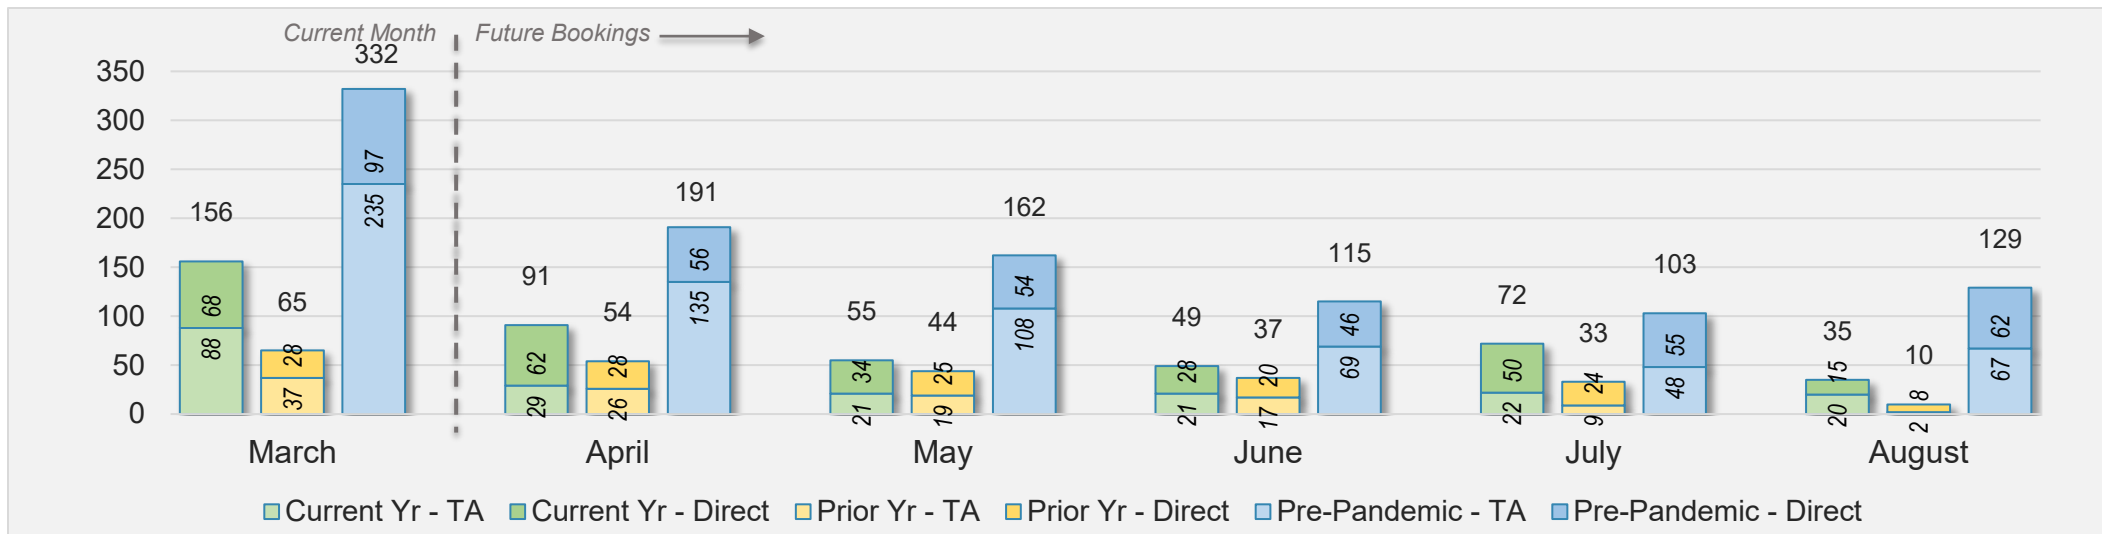

Source: ForwardKeys as of 3/17/24

Maui (continued)

March 2024 Direct and Travel Agency Bookings to Hawai'i

March 2024 Direct and Travel Agency Bookings to Hawai'i

Maui (continued)

March 2024 Direct and Travel Agency Bookings to Hawai'i

AUSTRALIA

Source: ForwardKeys as of 3/17/24

Kaua'i

March 2024 Direct and Travel Agency Bookings to Hawai'i

March 2024 Direct and Travel Agency Bookings to Hawai'i

Kaua'i (continued)

March 2024 Direct and Travel Agency Bookings to Hawai'i

Source: ForwardKeys as of 3/17/24

March 2024 Direct and Travel Agency Bookings to Hawai'i

Source: ForwardKeys as of 3/17/24

Kaua'i (continued)

March 2024 Direct and Travel Agency Bookings to Hawai'i

AUSTRALIA