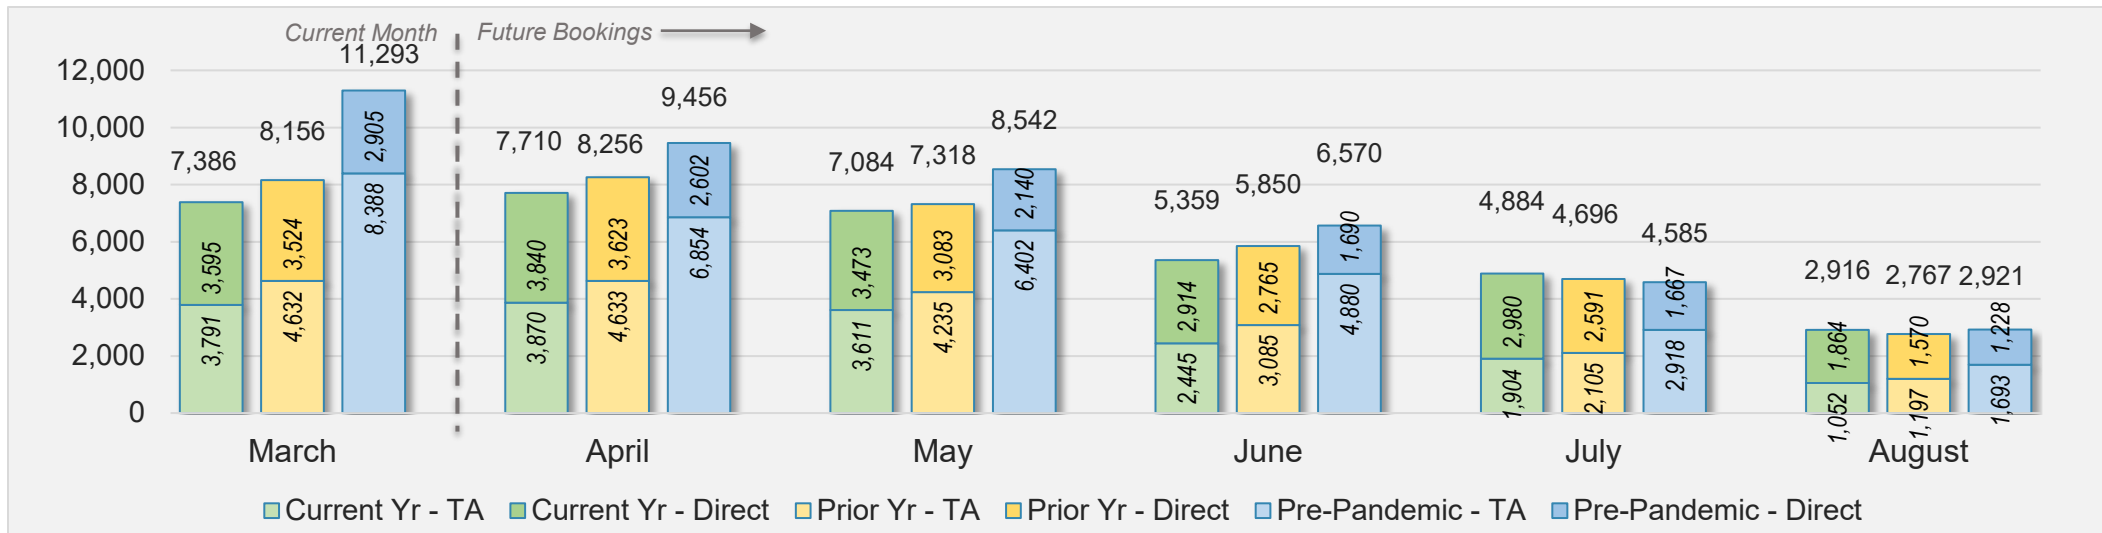

March 2024 Direct and Travel Agency Bookings to Hawai'i

O'ahu (continued)

March 2024 Direct and Travel Agency Bookings to Hawai'i

March 2024 Direct and Travel Agency Bookings to Hawai'i

O'ahu (continued)

March 2024 Direct and Travel Agency Bookings to Hawai'i

AUSTRALIA

Source: ForwardKeys as of 3/17/24

Maui

March 2024 Direct and Travel Agency Bookings to Hawai'i

U.S.

Source: ForwardKeys as of 3/17/24

March 2024 Direct and Travel Agency Bookings to Hawai'i

JAPAN