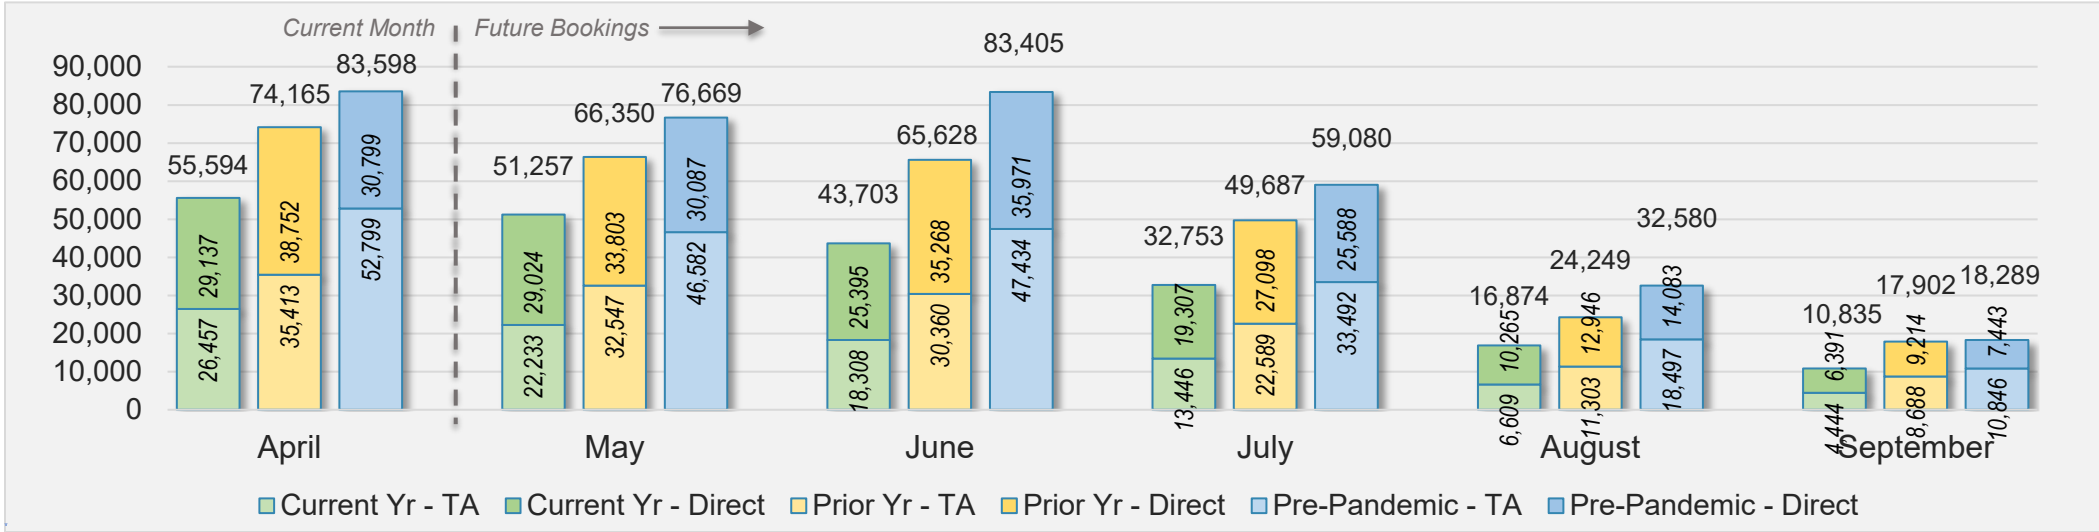

Maui

April 2024 Direct and Travel Agency Bookings to Hawai'i