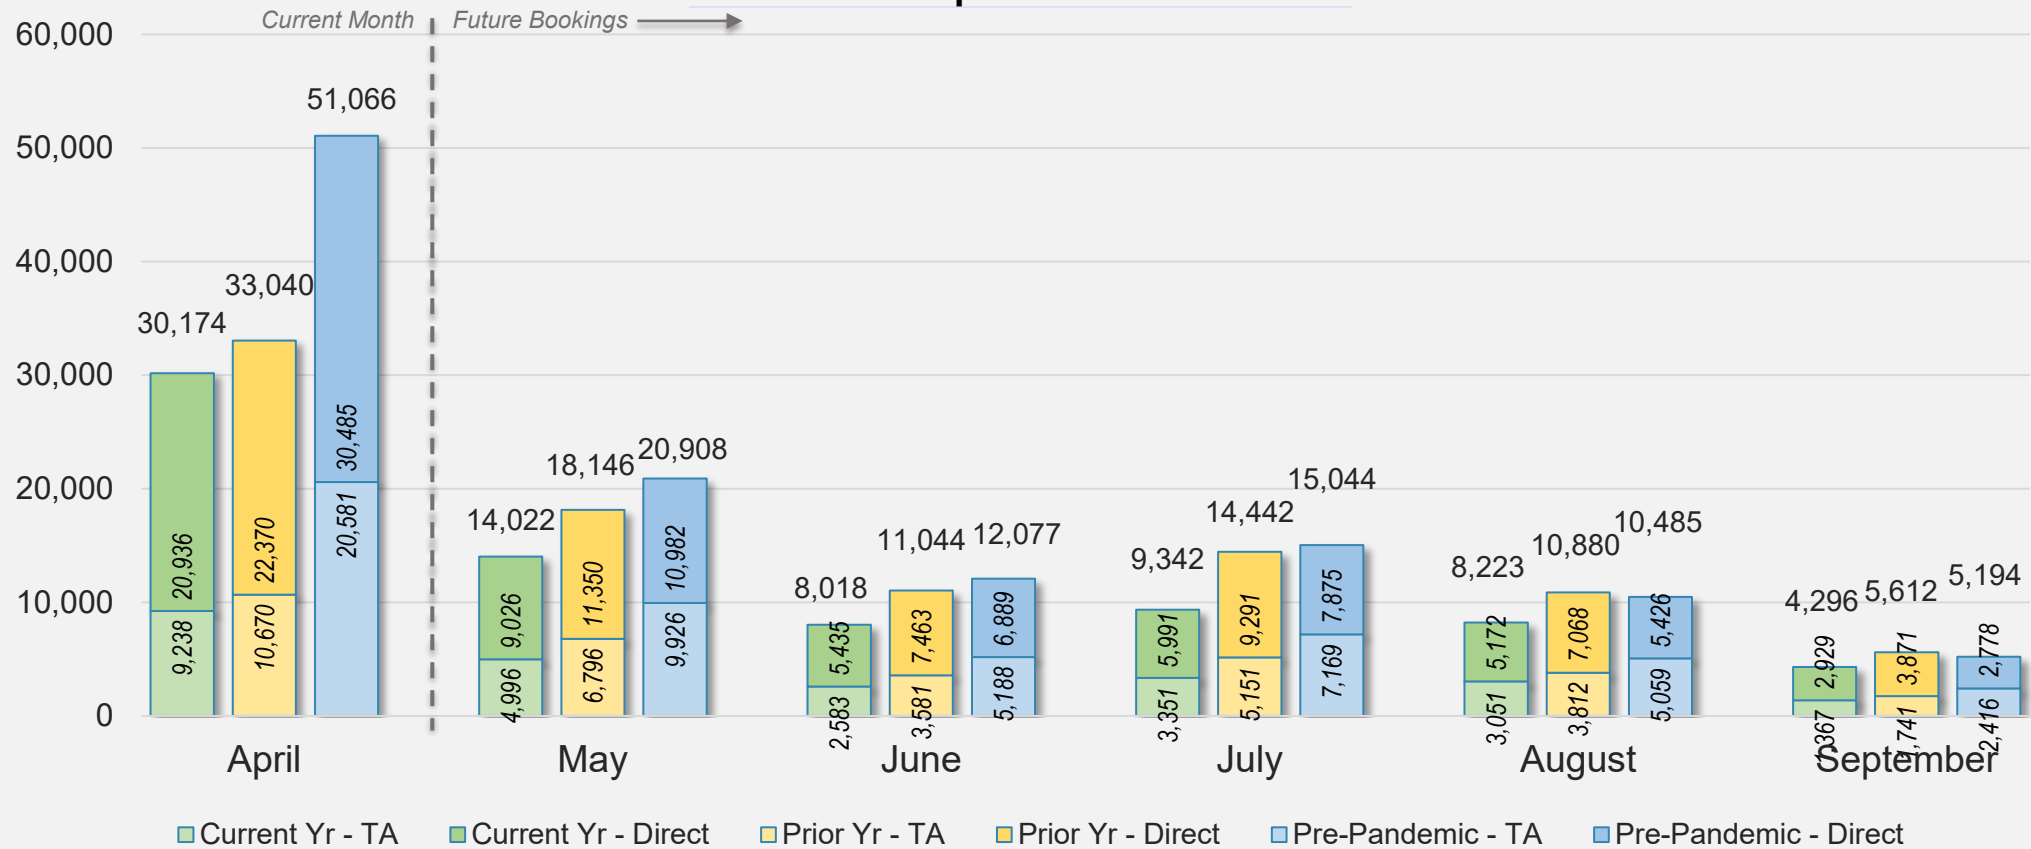

CANADA

Direct and Travel Agency Bookings to Hawaii Current vs. Prior vs. Pre-Pandemic Periods

April 2024

Source: ForwardKeys as of 4/21/24