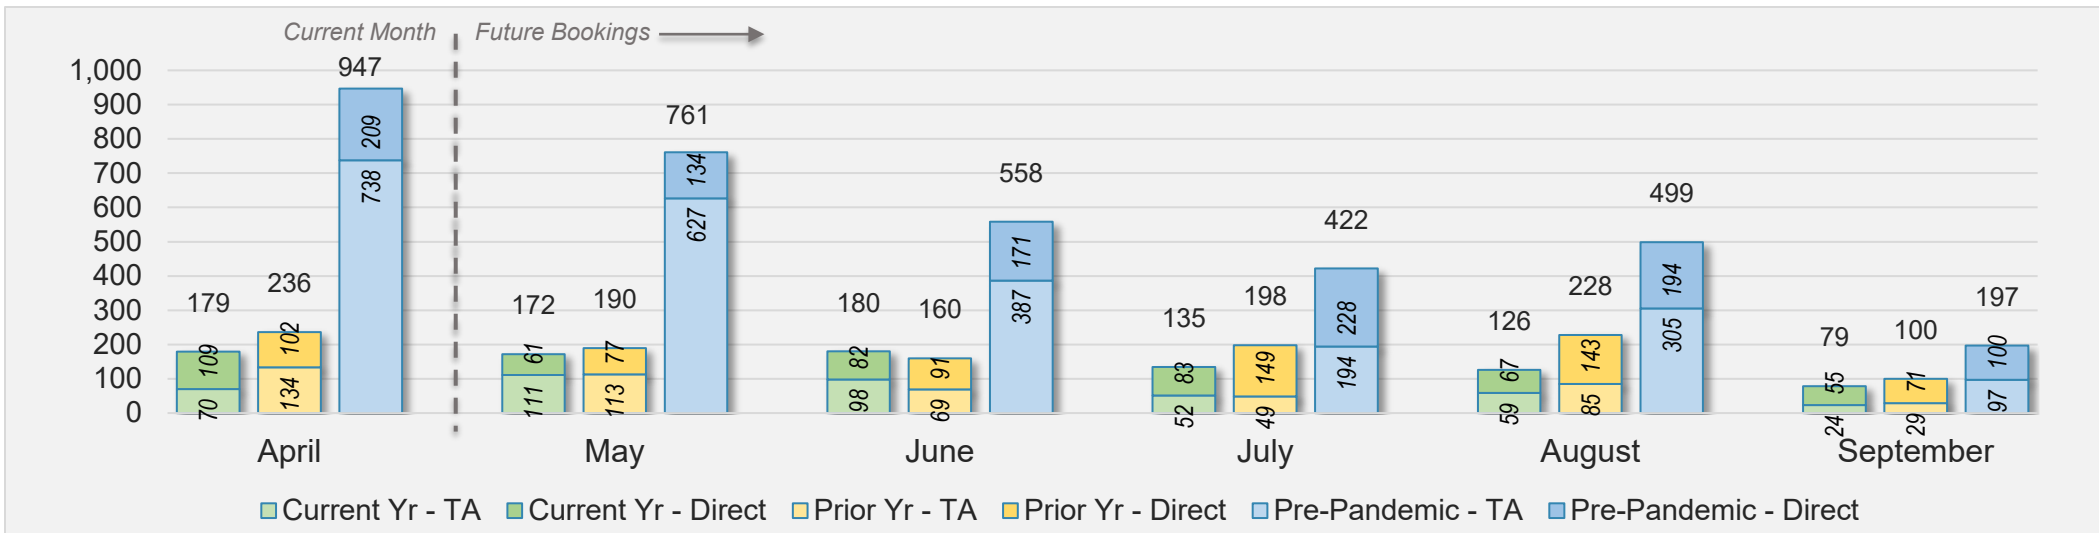

April 2024 Direct and Travel Agency Bookings to Hawai'i