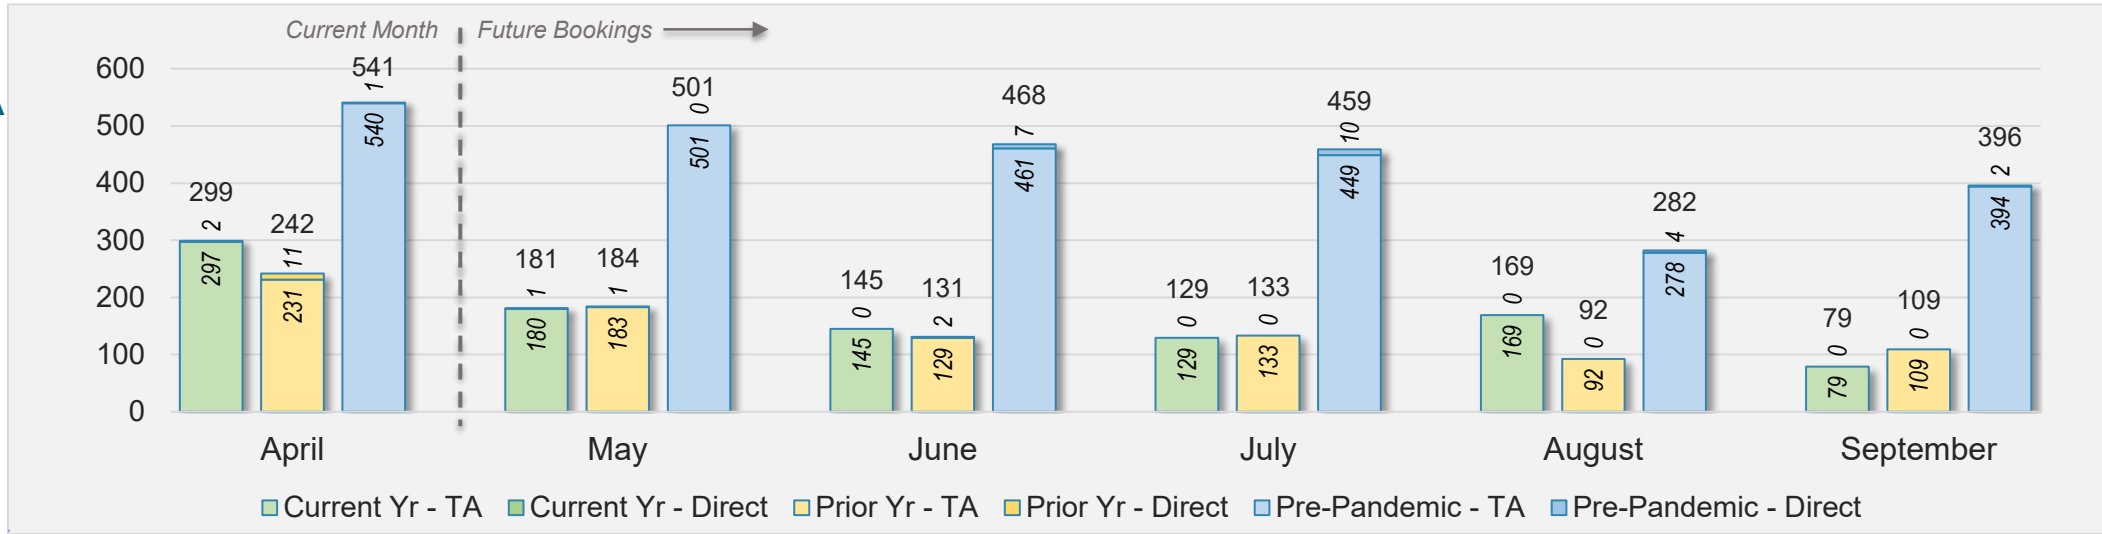

## April 2024 Direct and Travel Agency Bookings to Hawai'i

CANADA

Source: ForwardKeys as of 4/21/24

## April 2024 Direct and Travel Agency Bookings to Hawai'i

KOREA

Source: ForwardKeys as of 4/21/24

# Hawai'i Island (continued)

April 2024 Direct and Travel Agency Bookings to Hawai'i

AUSTRALIA

Source: ForwardKeys as of 4/21/24