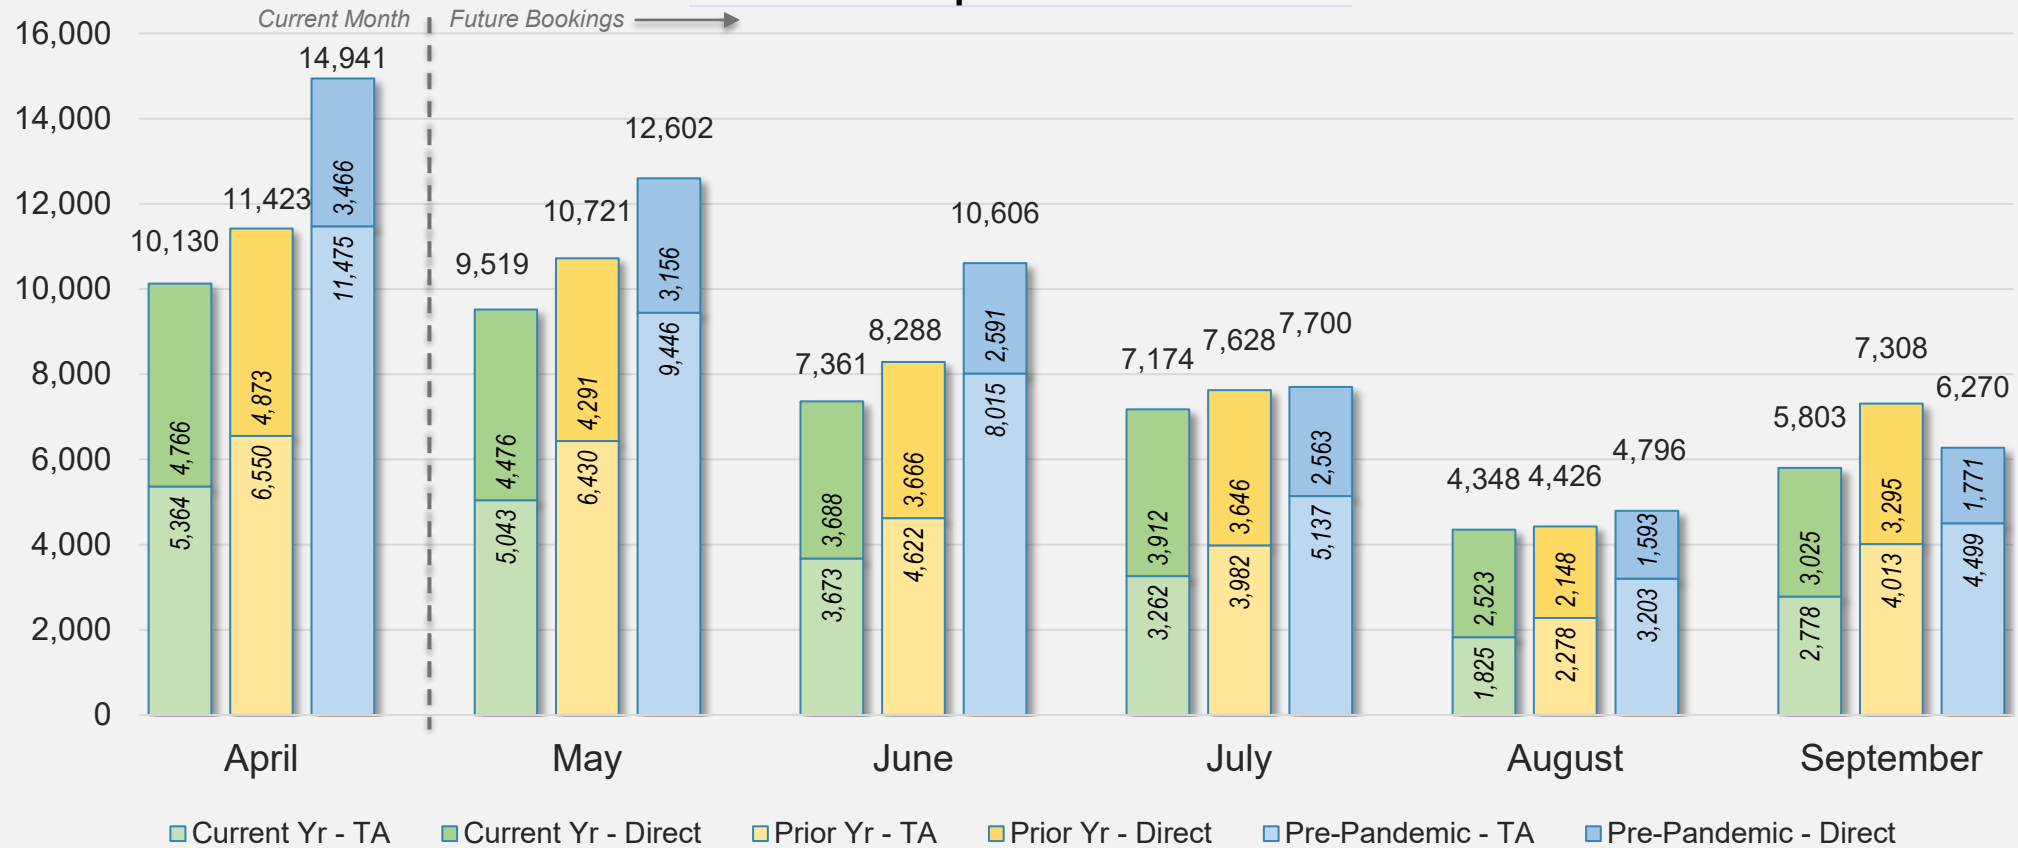

KOREA

Direct and Travel Agency Bookings to Hawaii Current vs. Prior vs. Pre-Pandemic Periods April 2024

Source: ForwardKeys as of 4/21/24