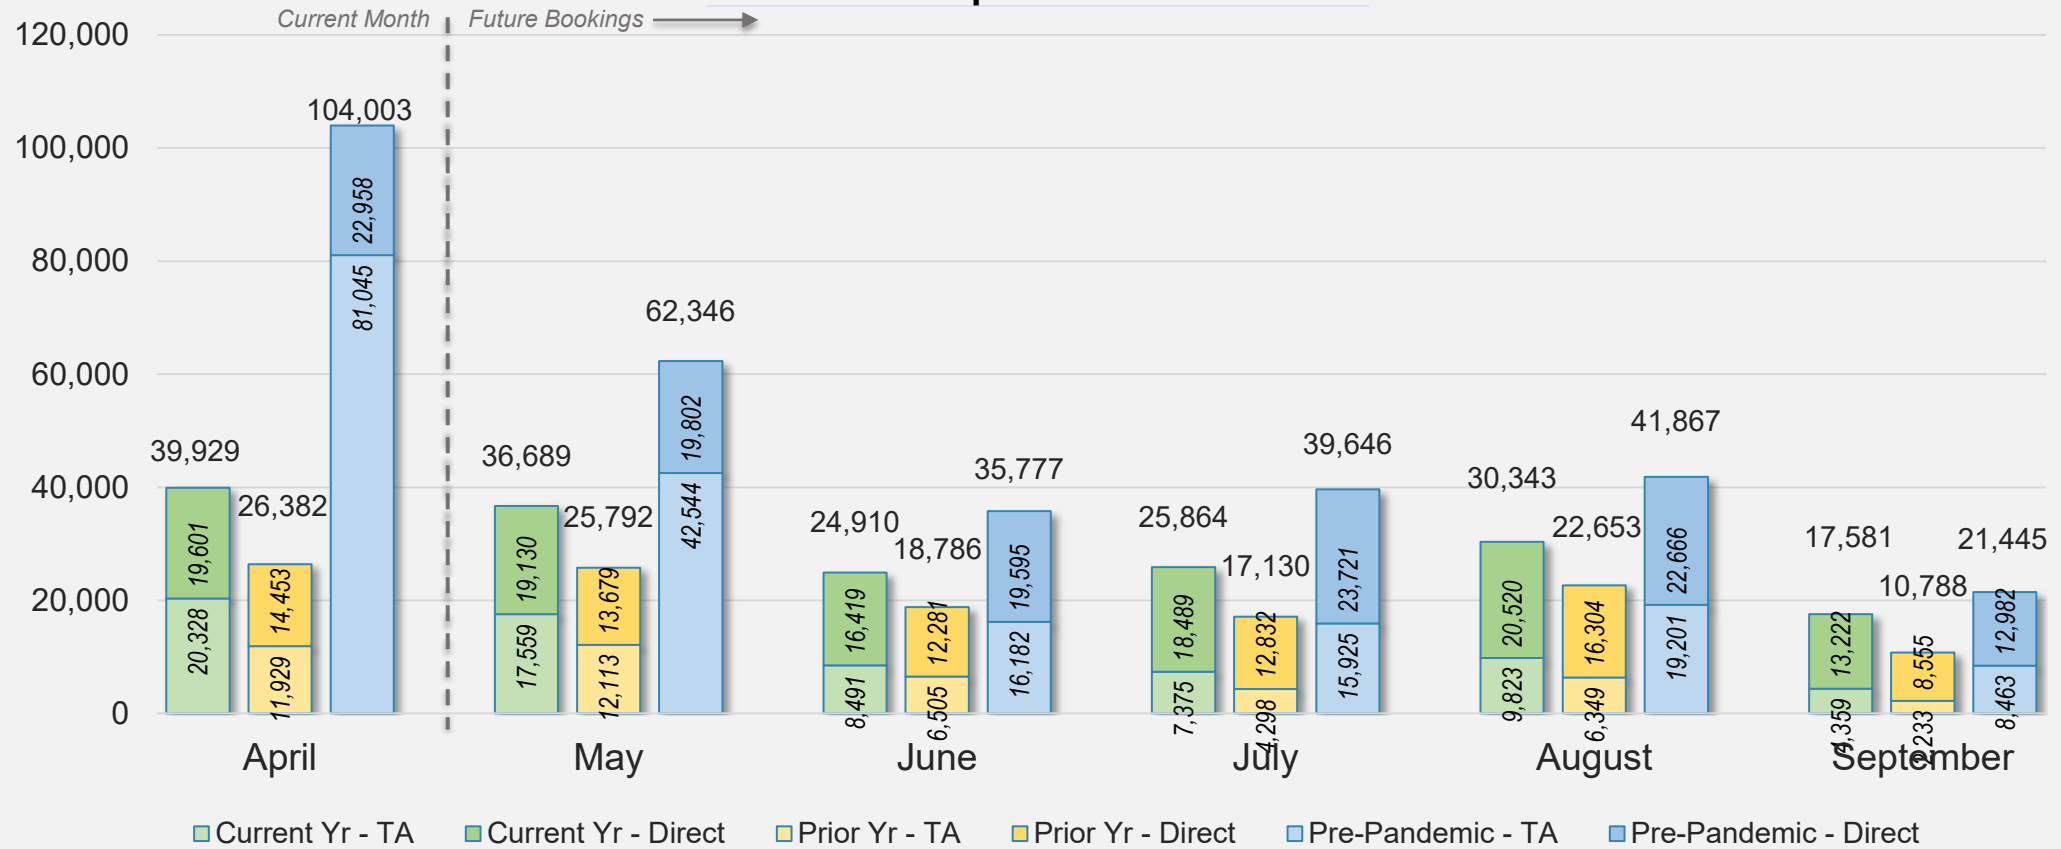

JAPAN

Direct and Travel Agency Bookings to Hawaii Current vs. Prior vs. Pre-Pandemic Periods

April 2024

Source: ForwardKeys as of 4/21/24