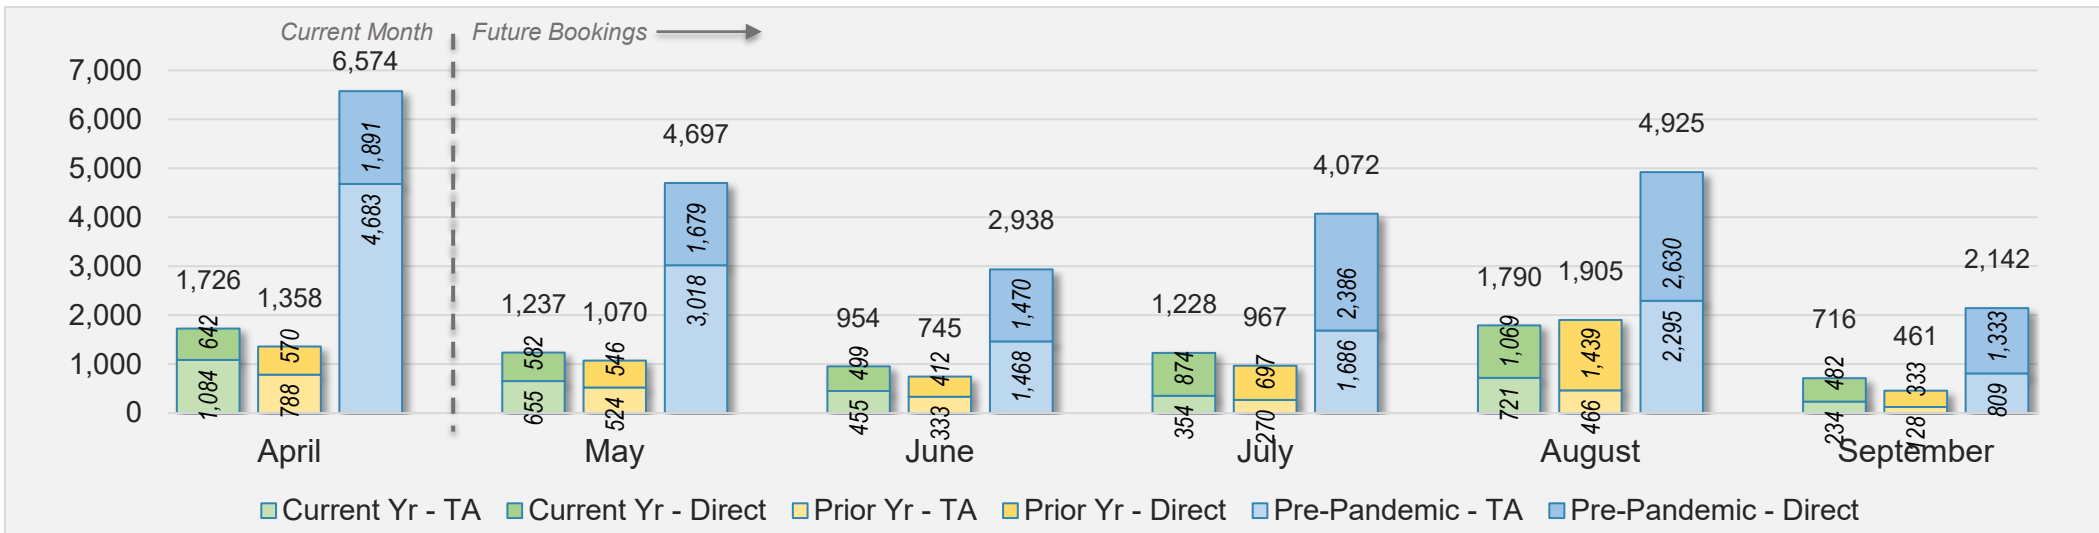

April 2024 Direct and Travel Agency Bookings to Hawai'i