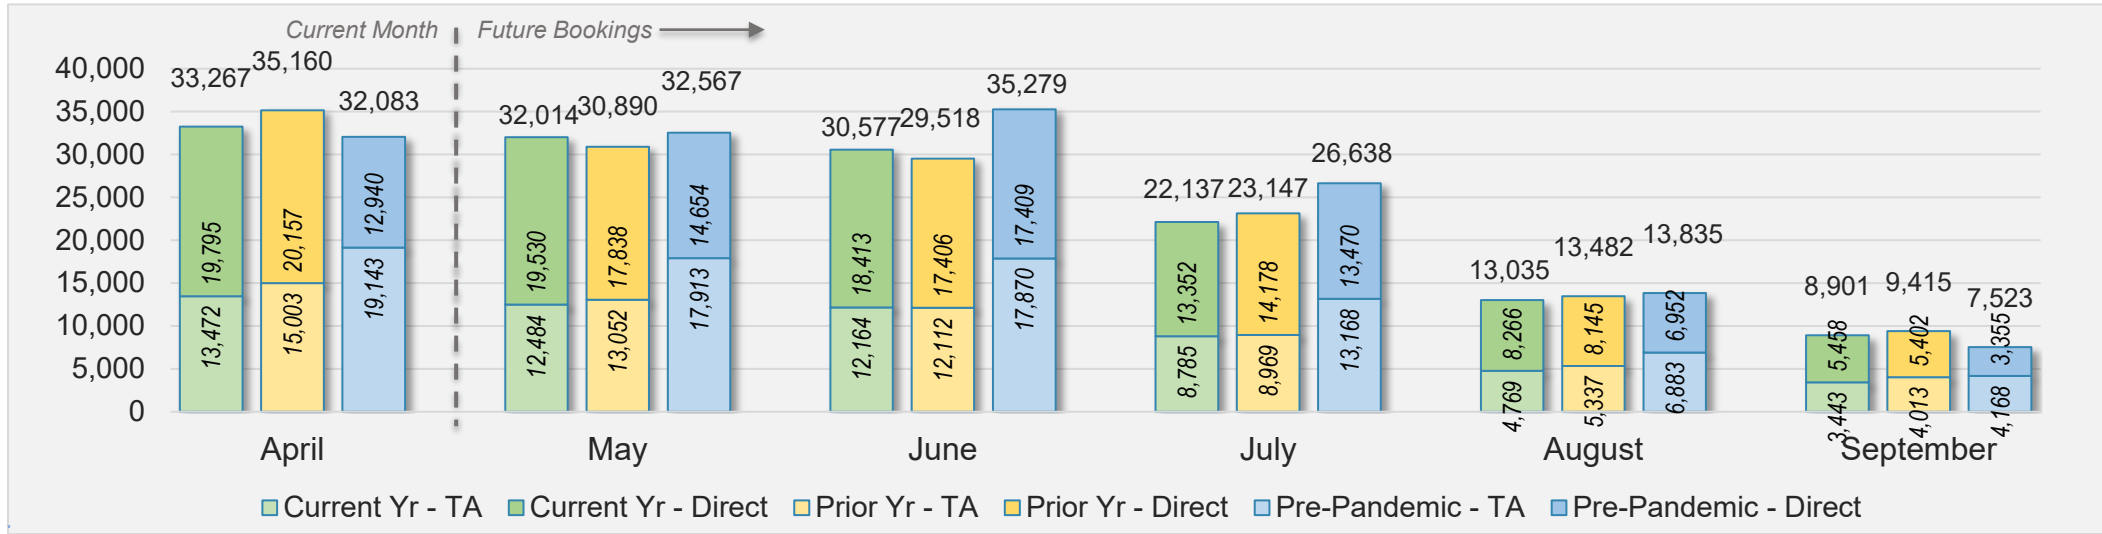

## April 2024 Direct and Travel Agency Bookings to Hawai'i

KOREA

Source: ForwardKeys as of 4/21/24

# Maui (continued)

April 2024 Direct and Travel Agency Bookings to Hawai'i

AUSTRALIA

Source: ForwardKeys as of 4/21/24

## April 2024 Direct and Travel Agency Bookings to Hawai'i