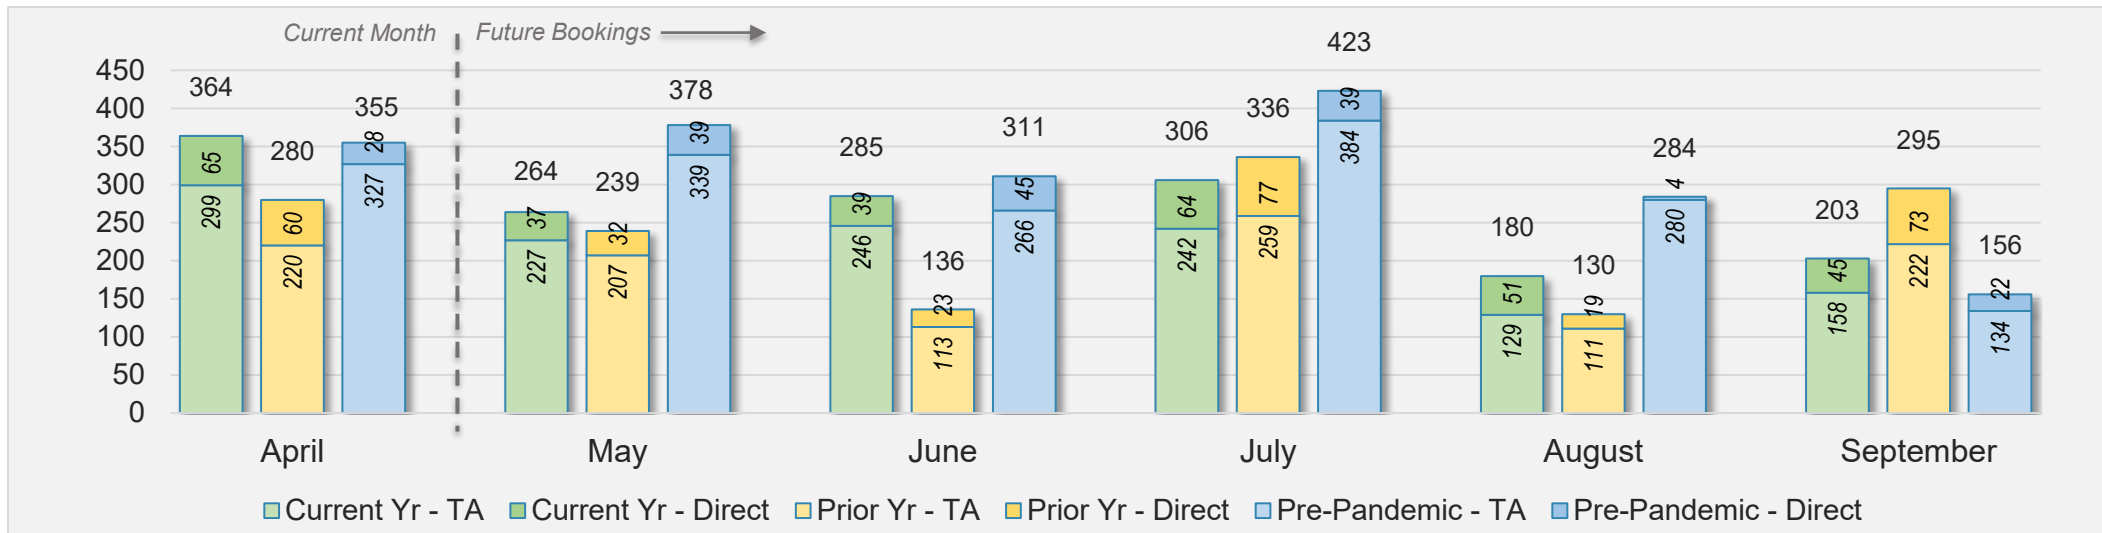

## April 2024 Direct and Travel Agency Bookings to Hawai'i

## April 2024 Direct and Travel Agency Bookings to Hawai'i

CANADA

Source: ForwardKeys as of 4/21/24

## April 2024 Direct and Travel Agency Bookings to Hawai'i

KOREA

Source: ForwardKeys as of 4/21/24