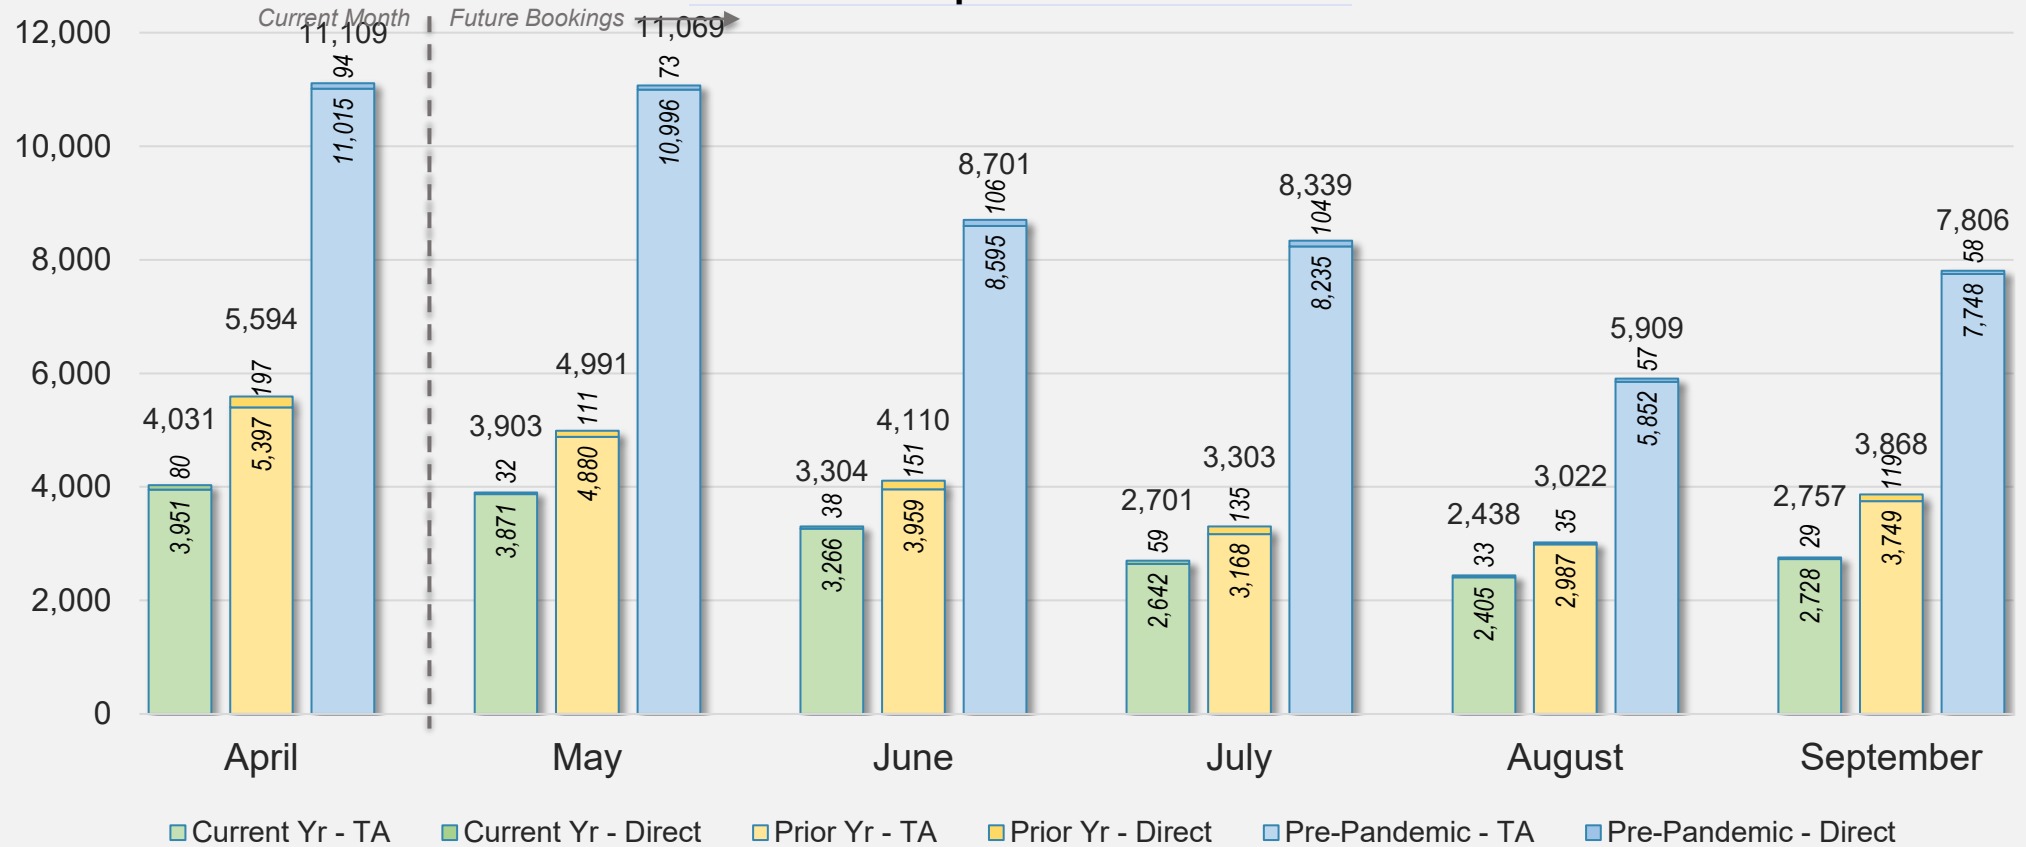

AUSTRALIA

Direct and Travel Agency Bookings to Hawaii Current vs. Prior vs. Pre-Pandemic Periods

April 2024

Source: ForwardKeys as of 4/21/24