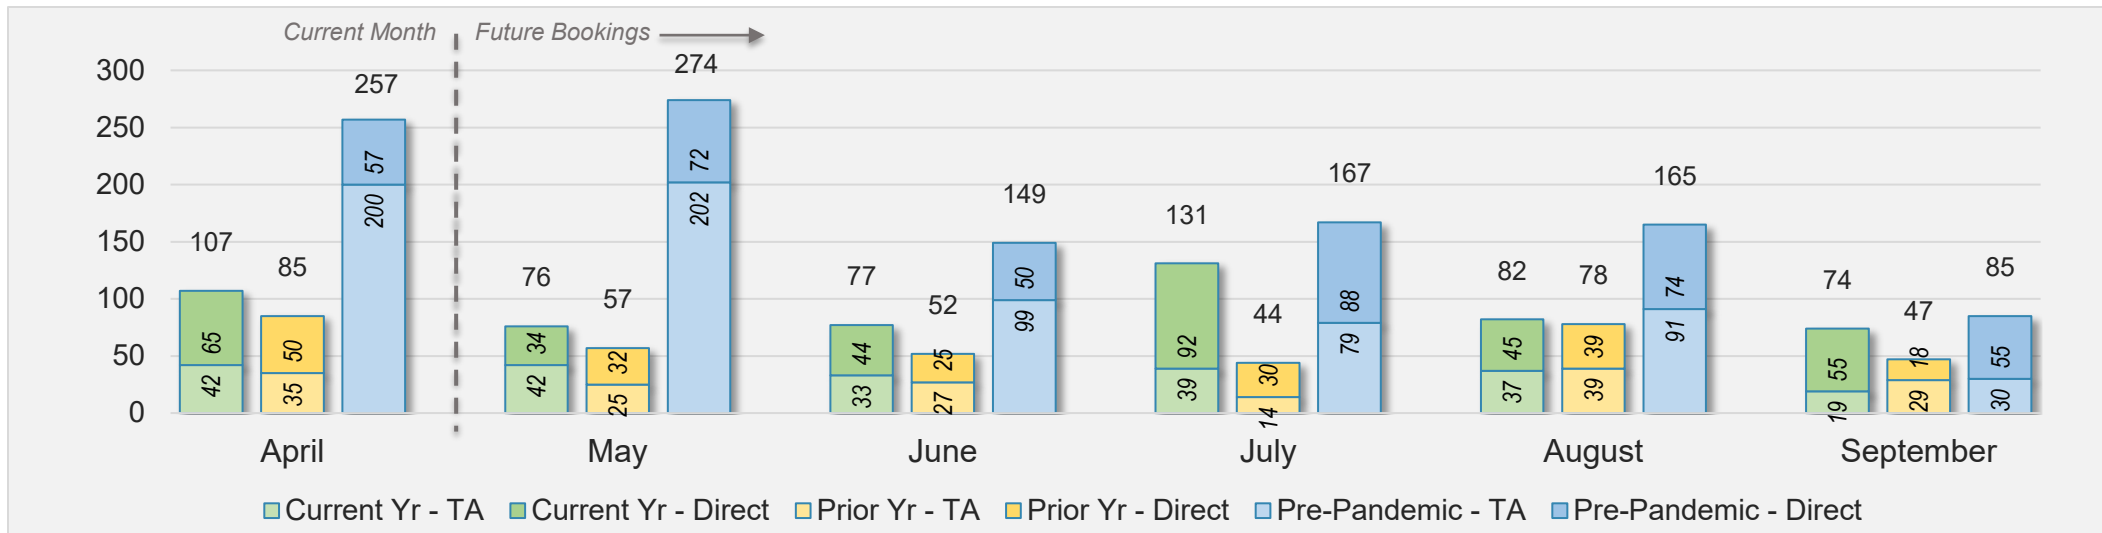

April 2024 Direct and Travel Agency Bookings to Hawai'i