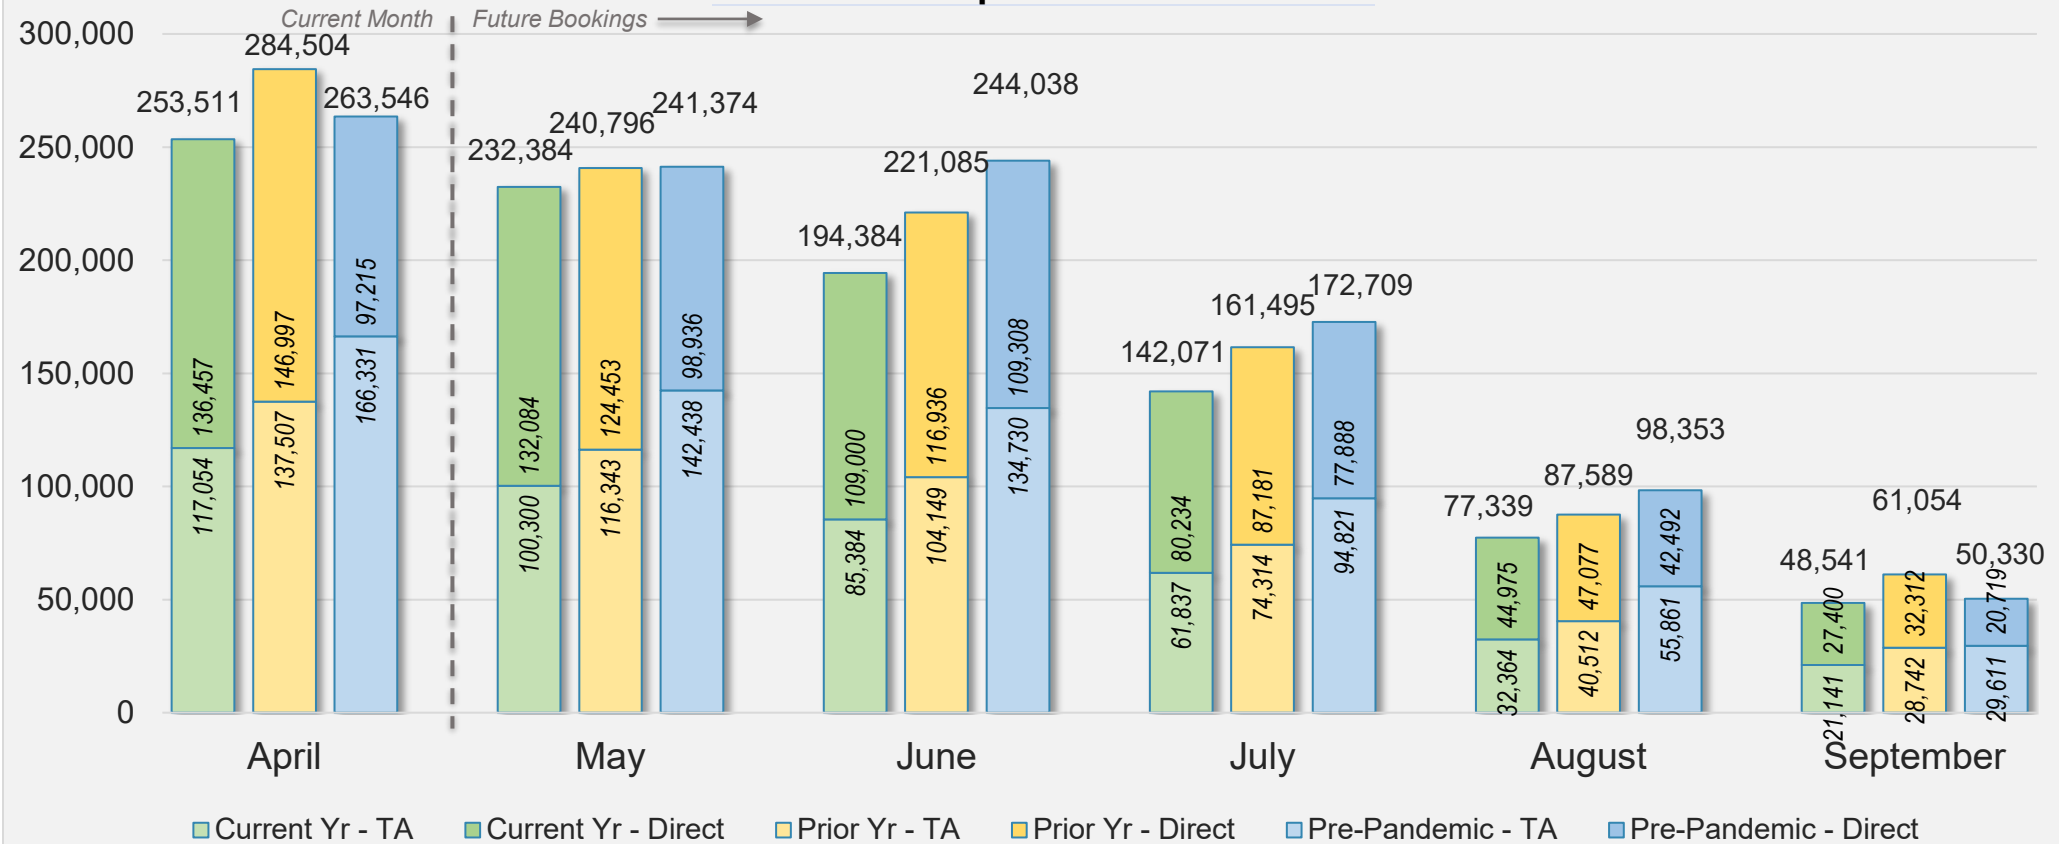

Direct and Travel Agency Bookings to Hawaii Current vs. Prior vs. Pre-Pandemic Periods

April 2024

Source: ForwardKeys as of 4/21/24