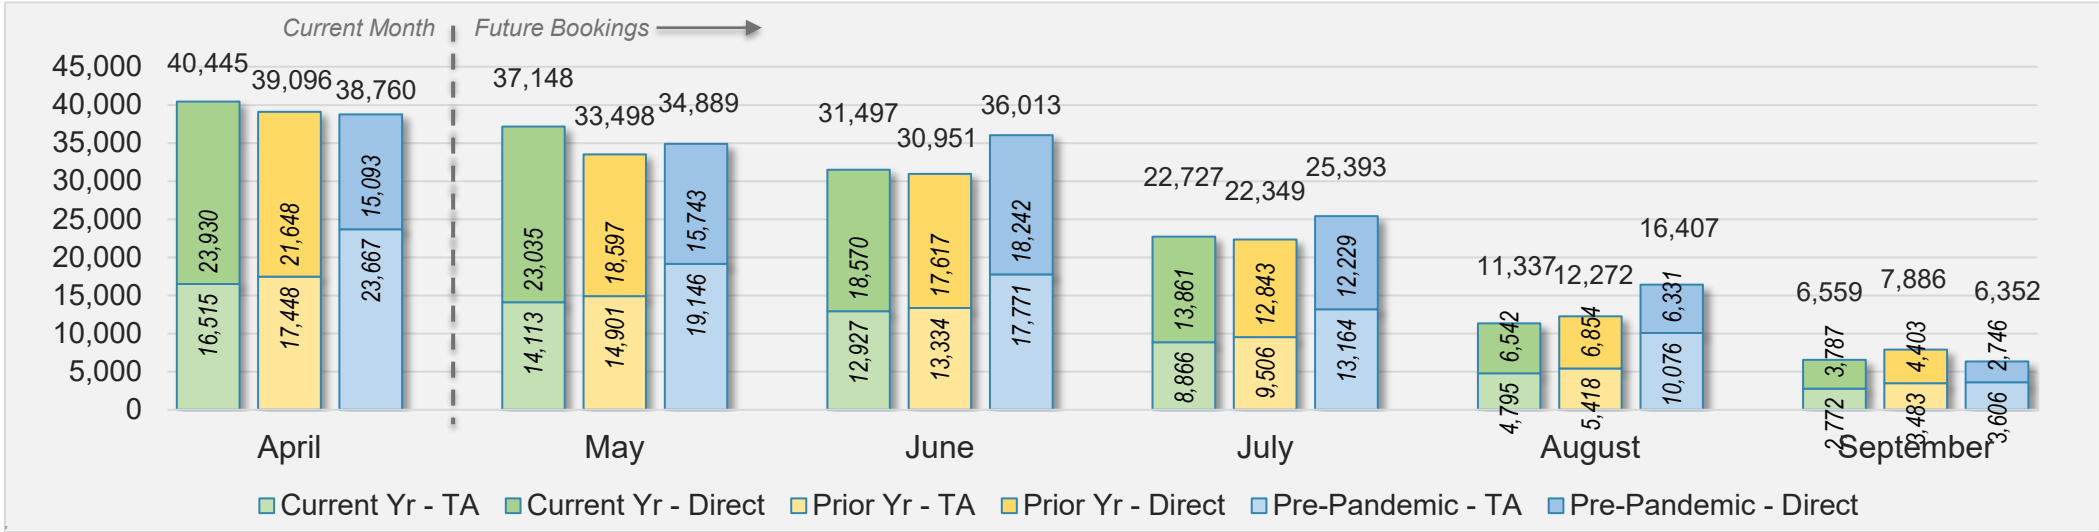

## April 2024 Direct and Travel Agency Bookings to Hawai'i

# Kaua'i (continued)

April 2024 Direct and Travel Agency Bookings to Hawai'i

AUSTRALIA

Source: ForwardKeys as of 4/21/24