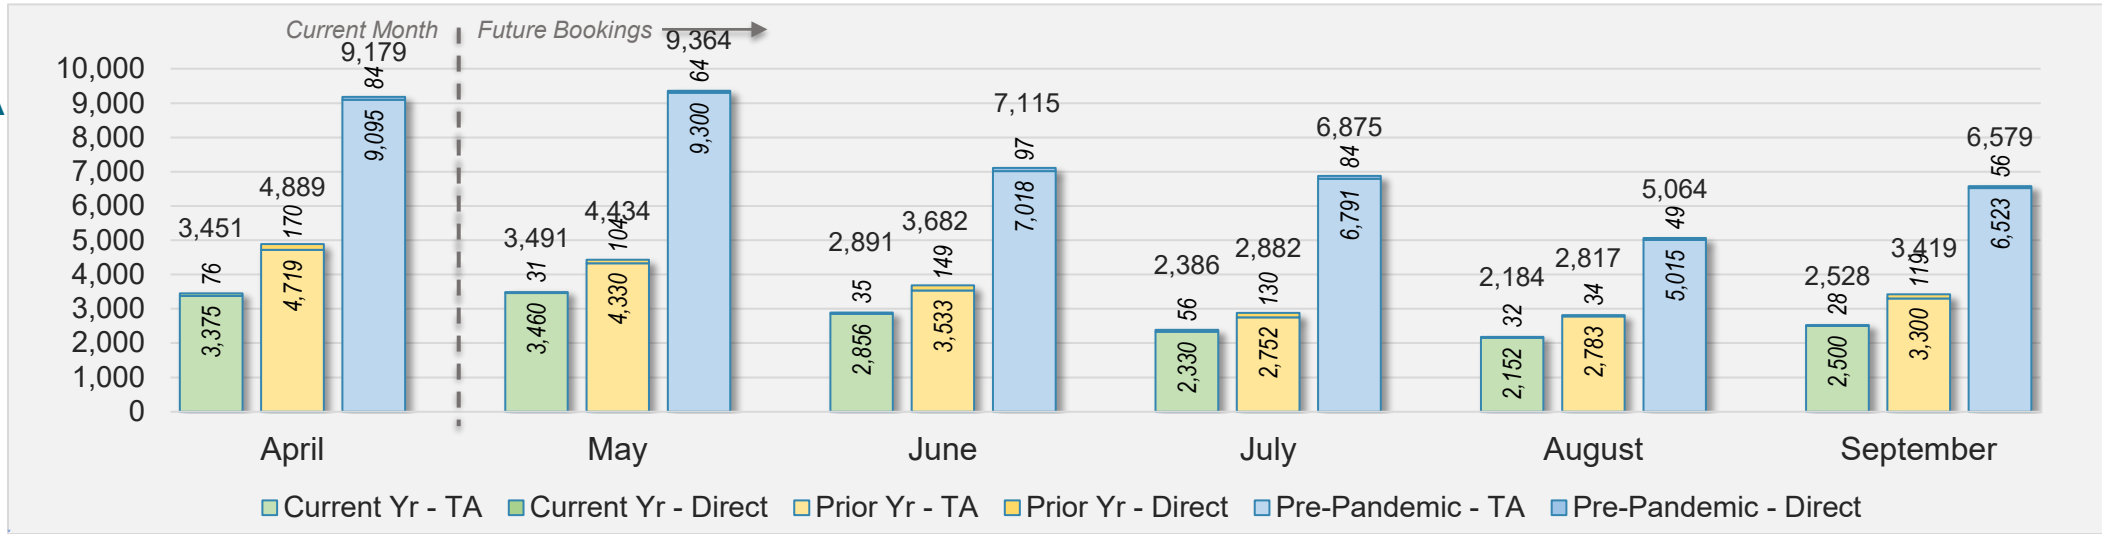

O'ahu (continued)

April 2024 Direct and Travel Agency Bookings to Hawai'i

AUSTRALIA

Source: ForwardKeys as of 4/21/24