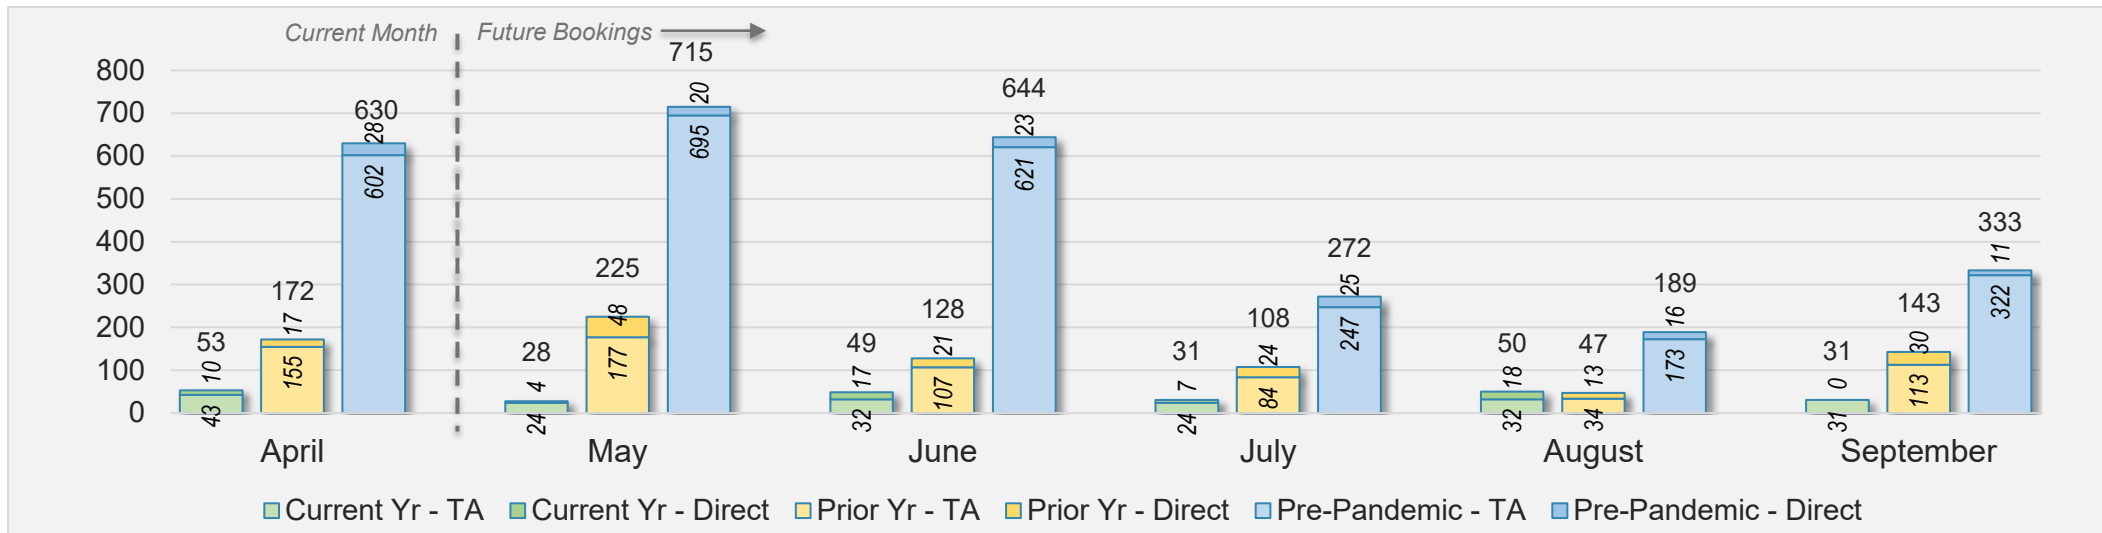

## April 2024 Direct and Travel Agency Bookings to Hawai'i

CANADA

Source: ForwardKeys as of 4/21/24

## April 2024 Direct and Travel Agency Bookings to Hawai'i

KOREA

Source: ForwardKeys as of 4/21/24