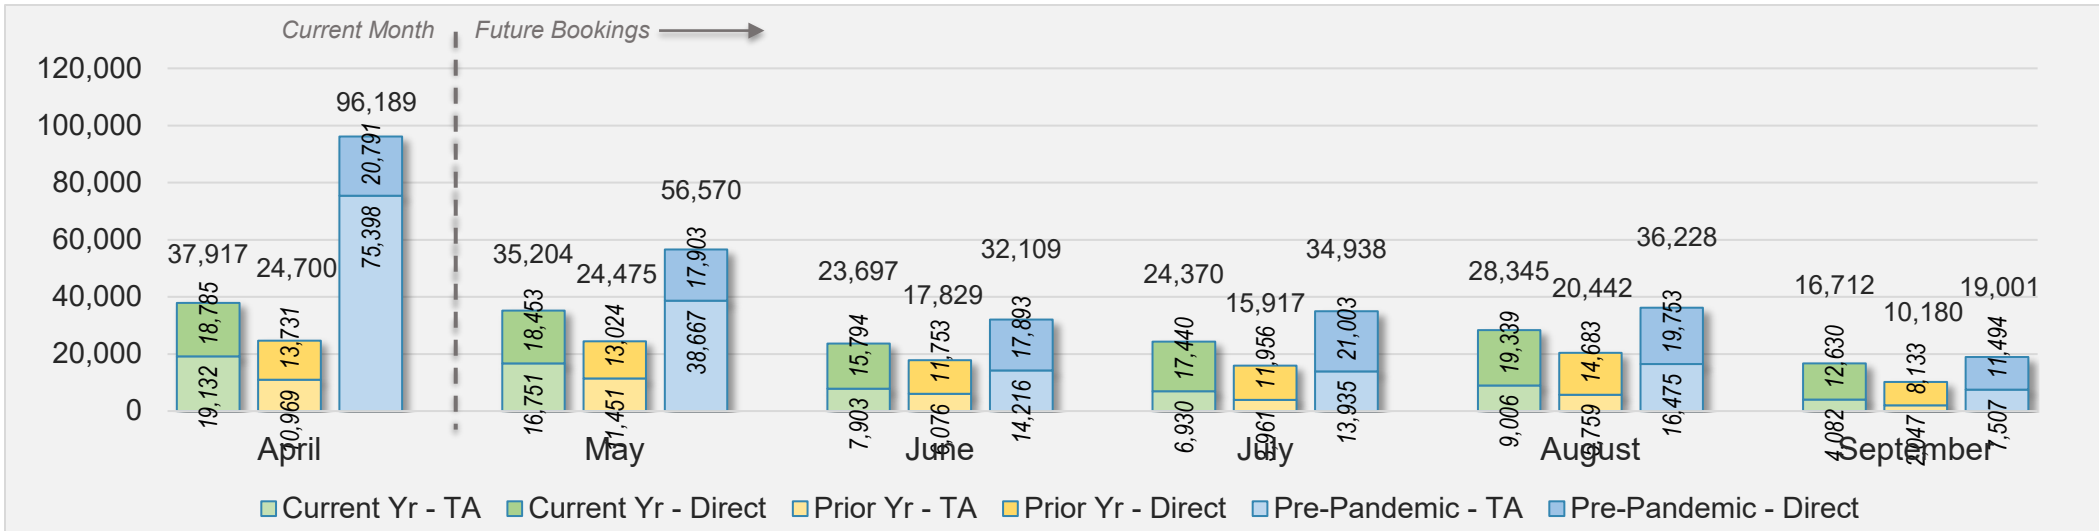

April 2024 Direct and Travel Agency Bookings to Hawai'i