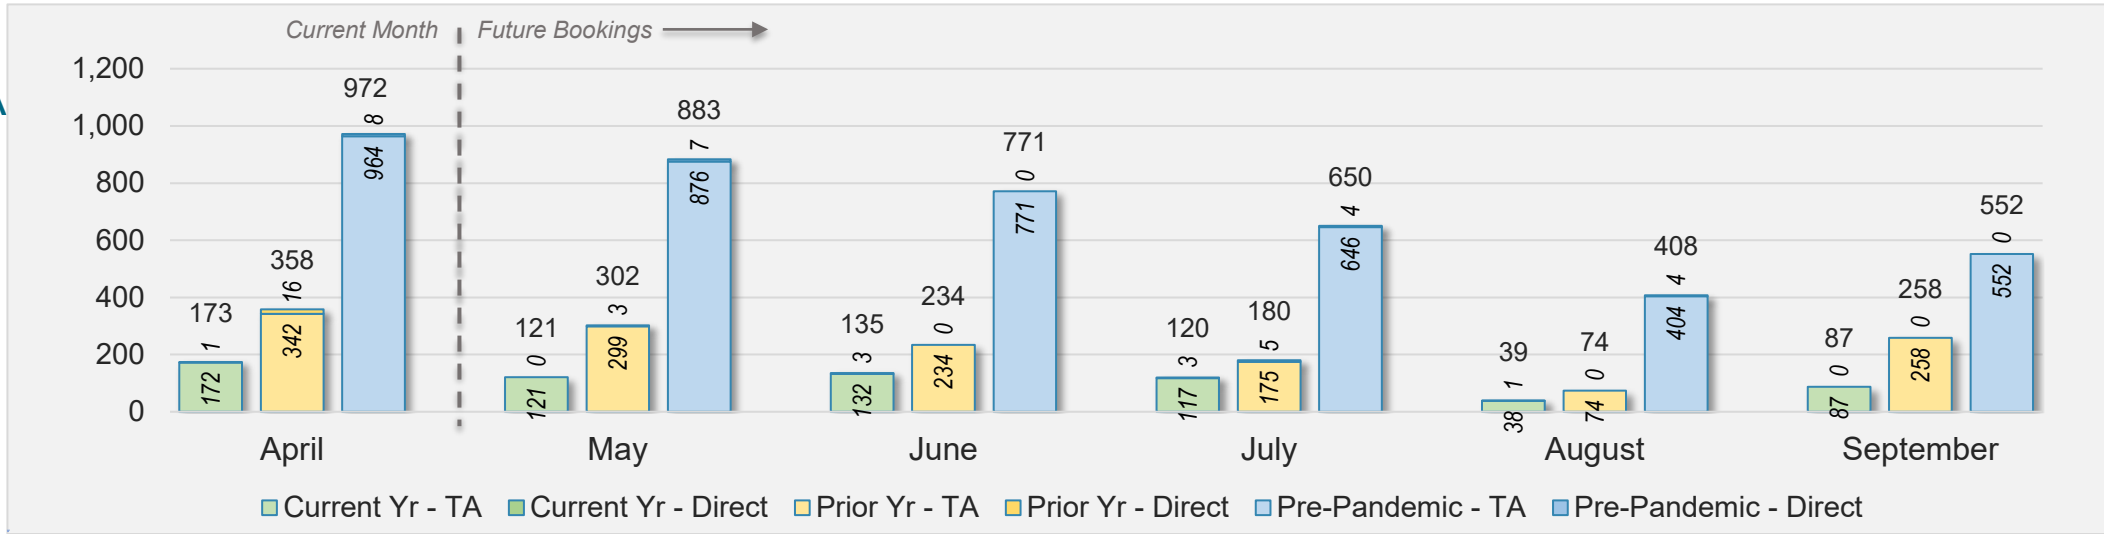

## April 2024 Direct and Travel Agency Bookings to Hawai'i

CANADA

Source: ForwardKeys as of 4/21/24

## April 2024 Direct and Travel Agency Bookings to Hawai'i

KOREA

Source: ForwardKeys as of 4/21/24

# Maui (continued)

April 2024 Direct and Travel Agency Bookings to Hawai'i

AUSTRALIA

Source: ForwardKeys as of 4/21/24