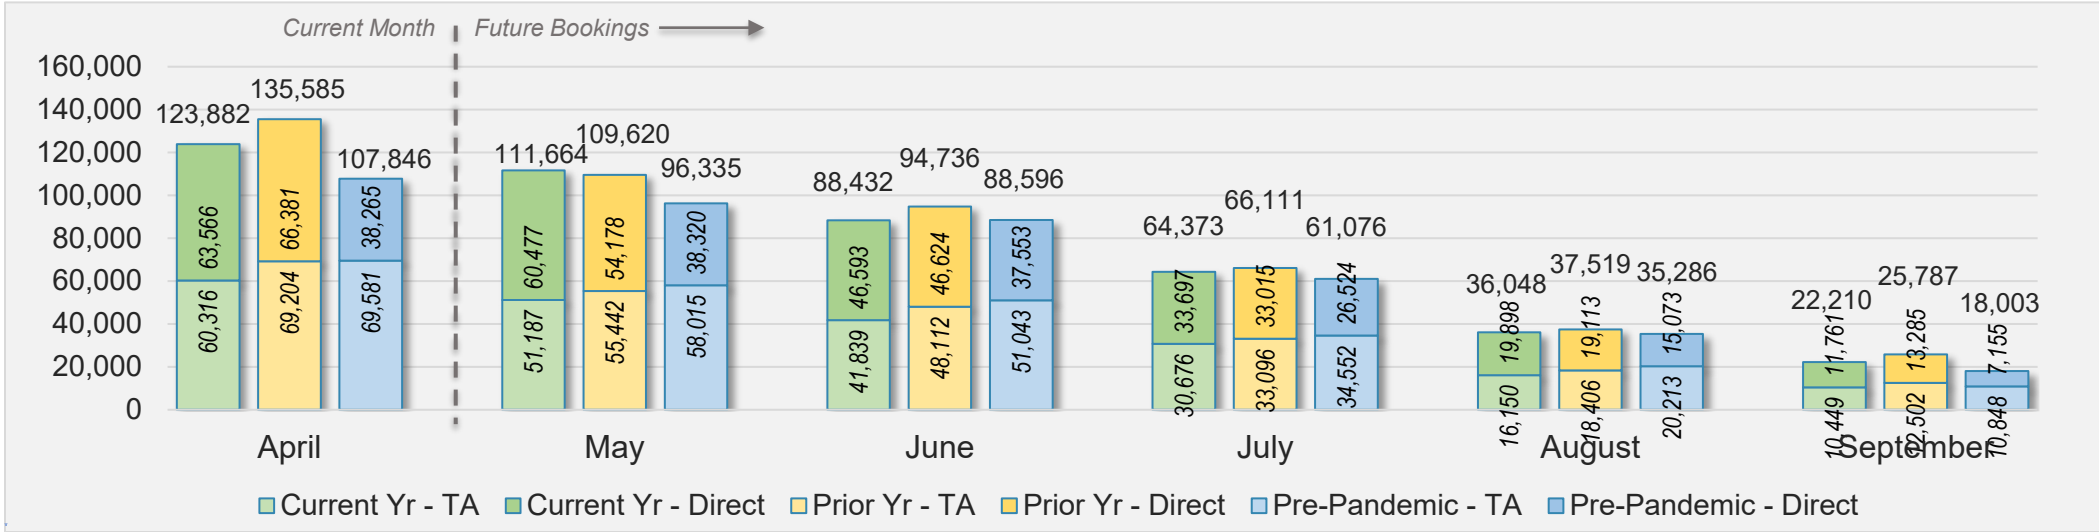

O'ahu

April 2024 Direct and Travel Agency Bookings to Hawai'i