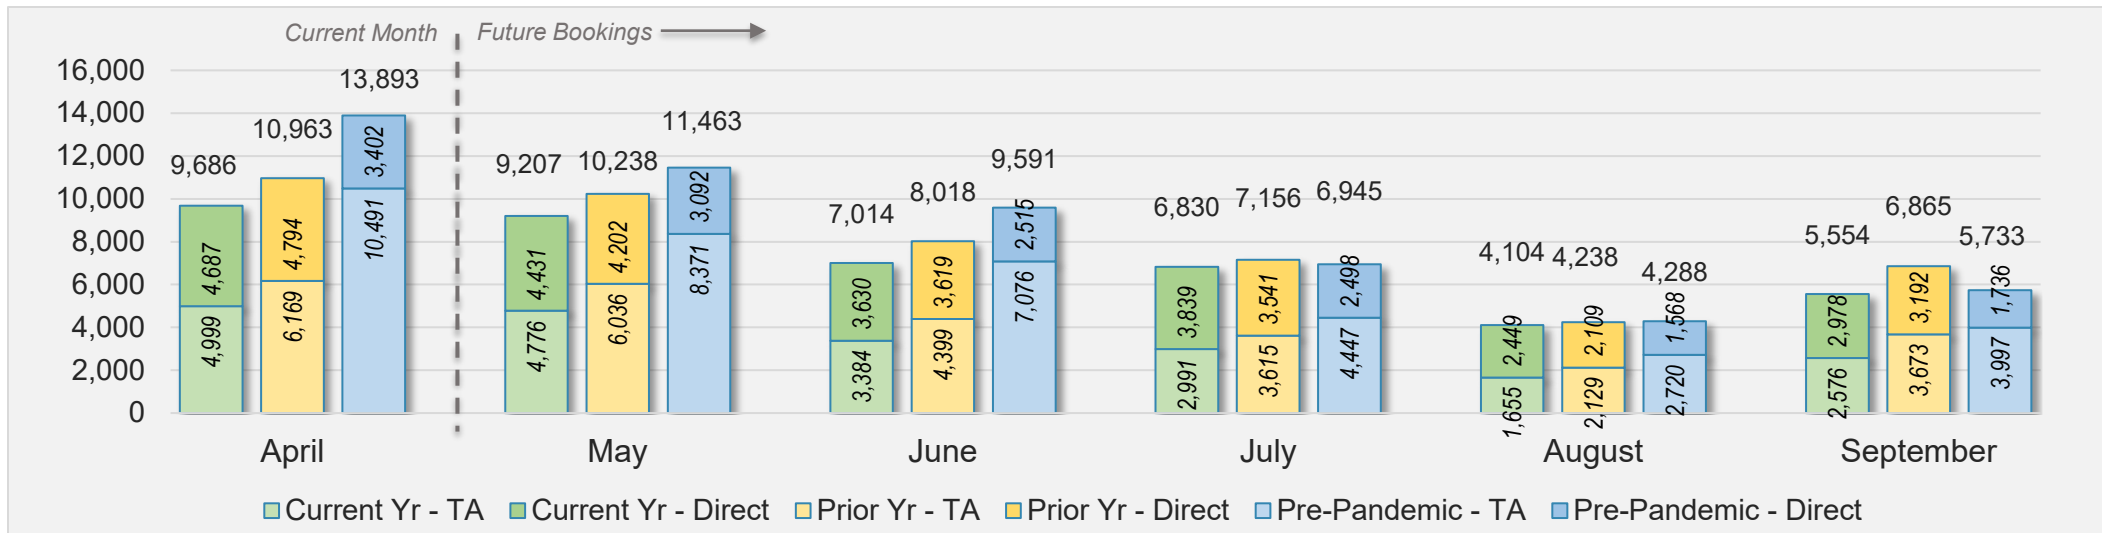

## April 2024 Direct and Travel Agency Bookings to Hawai'i

CANADA

Source: ForwardKeys as of 4/21/24

## April 2024 Direct and Travel Agency Bookings to Hawai'i

KOREA

Source: ForwardKeys as of 4/21/24