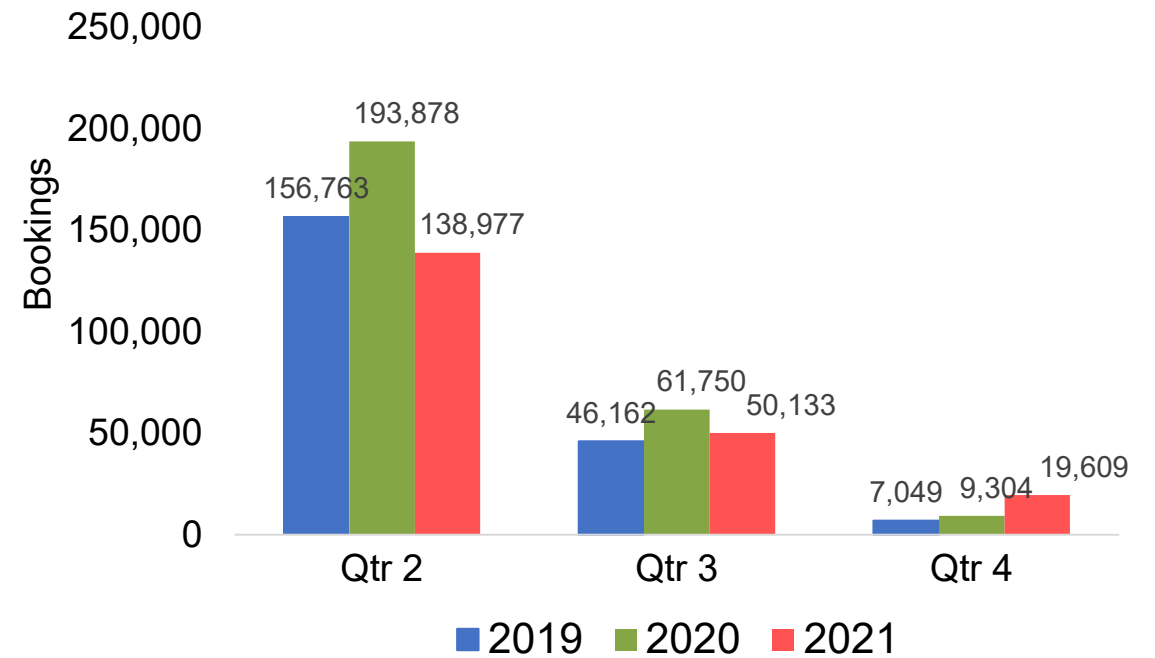

Travel Agency Booking Pace for Future Arrivals, by Quarter

Source: Global Agency Pro as of 02/27/21