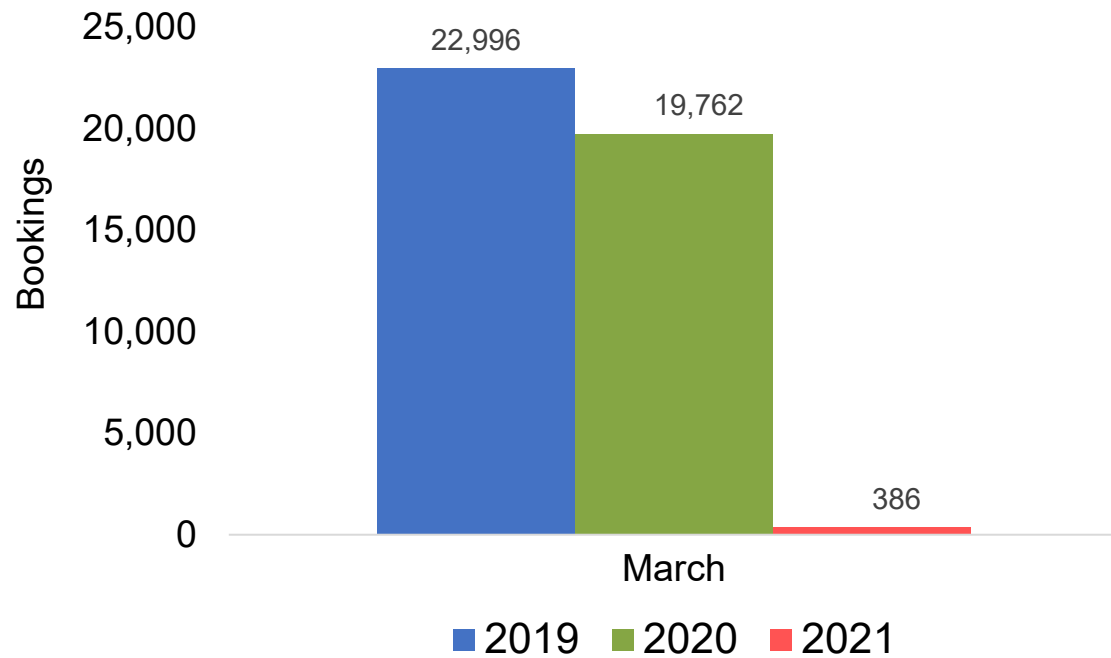

JAPAN

Travel Agency Booking Pace for Future Arrivals, by Month