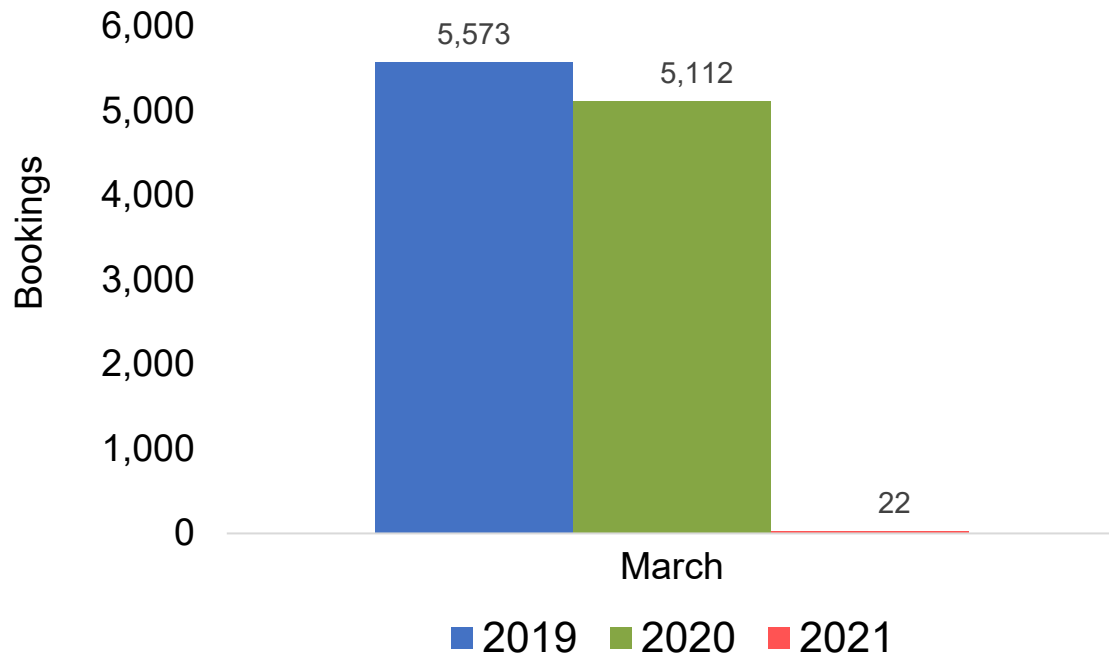

# JAPAN

Travel Agency Booking Pace for Future Arrivals, by Month

Travel Agency Booking Pace for Future Arrivals, by Quarter

Source: Global Agency Pro as of 02/27/21

# CANADA

Travel Agency Booking Pace for Future Arrivals, by Month

Travel Agency Booking Pace for Future Arrivals, by Quarter

Source: Global Agency Pro as of 02/27/21

# AUSTRALIA

Travel Agency Booking Pace for Future Arrivals, by Month

Travel Agency Booking Pace for Future Arrivals, by Quarter

Source: Global Agency Pro as of 02/27/21

# O'ahu by Month 2021