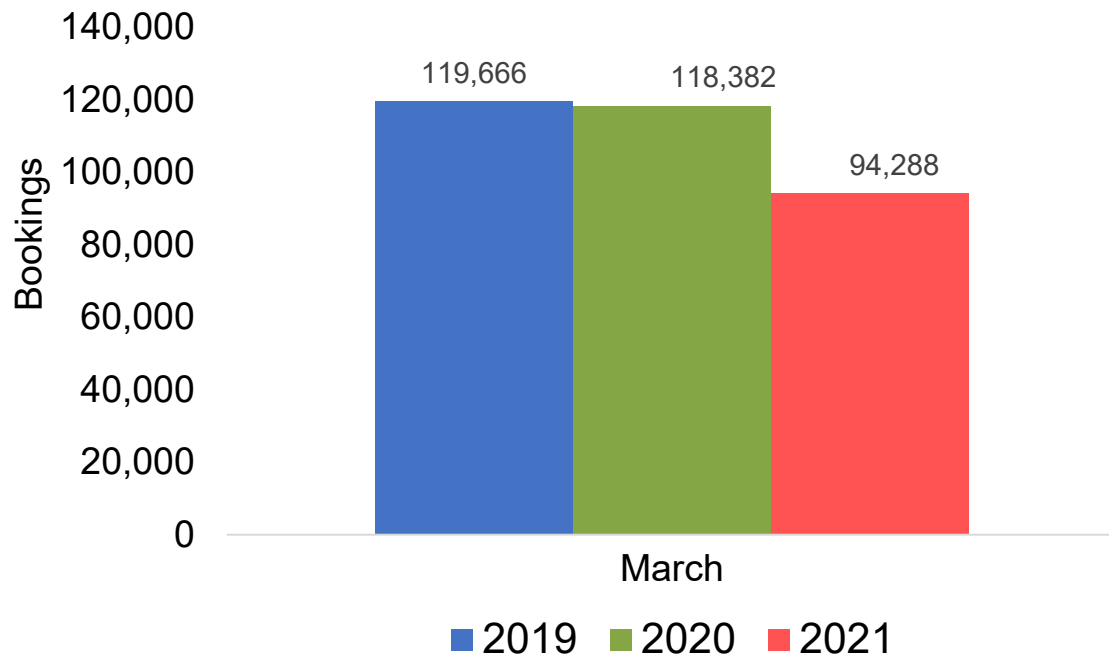

US

Travel Agency Booking Pace for Future Arrivals, by Month