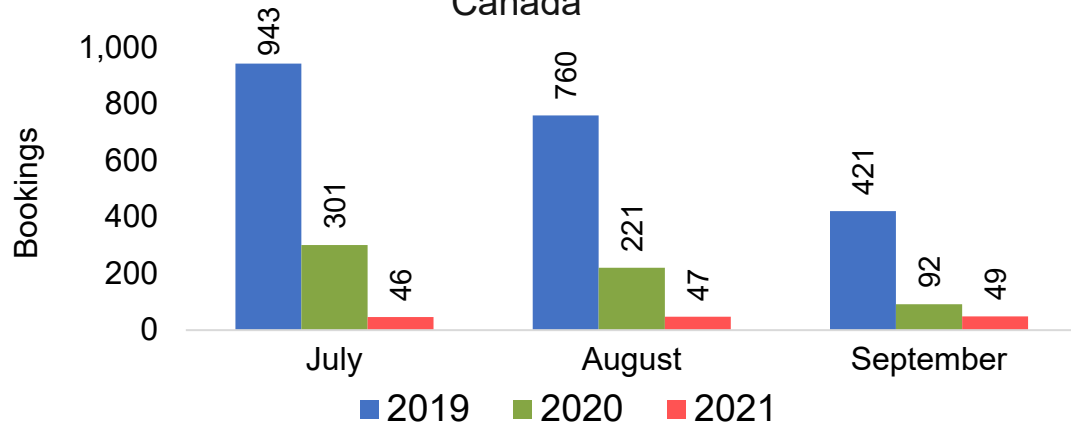

Travel Agency Booking Pace for Future Arrivals
Canada

Travel Agency Booking Pace for Future Arrivals
Korea

Lānaʻi by Month 2021 (cont.)

Source: Global Agency Pro as of 06/19/21

Lānaʻi by Quarter 2021

Travel Agency Booking Pace for Future Arrivals
U.S.

Travel Agency Booking Pace for Future Arrivals
Japan

Travel Agency Booking Pace for Future Arrivals
Canada

Travel Agency Booking Pace for Future Arrivals
Korea

Source: Global Agency Pro as of 06/19/21

Lānaʻi by Quarter 2021 (cont.)

Travel Agency Booking Pace for Future Arrivals
Australia

Source: Global Agency Pro as of 06/19/21

Kaua'i by Month 2021

Travel Agency Booking Pace for Future Arrivals
U.S.

Travel Agency Booking Pace for Future Arrivals
Japan

Travel Agency Booking Pace for Future Arrivals
Canada

Travel Agency Booking Pace for Future Arrivals
Korea

Source: Global Agency Pro as of 06/19/21

Kaua'i by Month 2021 (cont.)

Source: Global Agency Pro as of 06/19/21