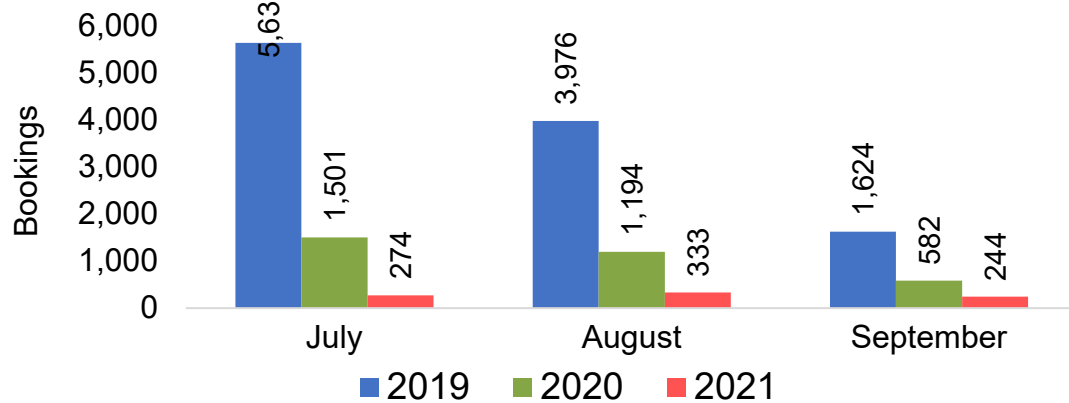

Source: Global Agency Pro as of 06/19/21

O'ahu by Quarter 2021

Travel Agency Booking Pace for Future Arrivals
U.S.

Travel Agency Booking Pace for Future Arrivals
Japan

Travel Agency Booking Pace for Future Arrivals
Canada

Travel Agency Booking Pace for Future Arrivals
Korea

O'ahu by Quarter 2021 (cont.)

Source: Global Agency Pro as of 06/19/21

Maui by Month 2021

Travel Agency Booking Pace for Future Arrivals
U.S.

Travel Agency Booking Pace for Future Arrivals
Japan

Travel Agency Booking Pace for Future Arrivals
Canada

Travel Agency Booking Pace for Future Arrivals
Korea

Source: Global Agency Pro as of 06/19/21

Maui by Month 2021 (cont.)

Source: Global Agency Pro as of 06/19/21

Maui by Quarter 2021

Travel Agency Booking Pace for Future Arrivals
U.S.

Travel Agency Booking Pace for Future Arrivals
Japan

Travel Agency Booking Pace for Future Arrivals
Canada

Travel Agency Booking Pace for Future Arrivals
Korea