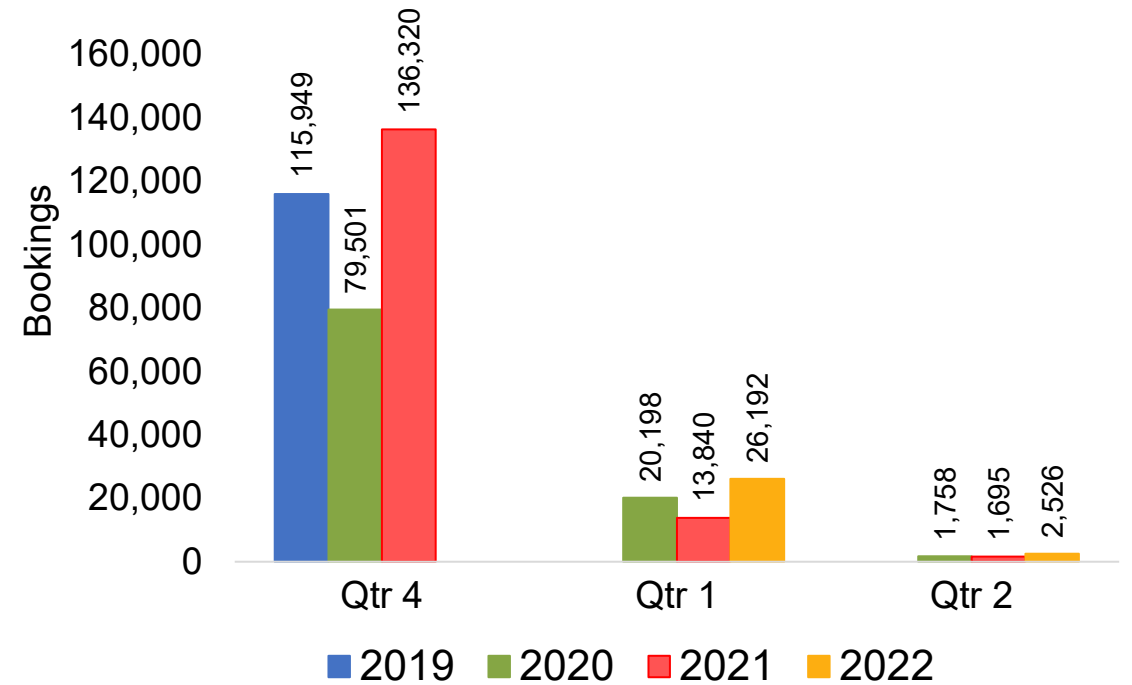

Global Agency Pro Index

- **Bookings**
 - Net sum of the number of visitors (i.e., excluding Hawai'i residents and inter-island travelers) from Sales transactions counted, including Exchanges and Refunds.
- **Booking Date**
 - The date on which the ticket was purchased by the passenger. Also known as the Sales Date.
- **Travel Date**
 - The date on which travel is expected to take place.
- **Point of Origin Country**
 - The country which contains the airport at which the ticket started.
- **Travel Agency**
 - Travel Agency associated with the ticket is doing business (DBA).

US

Travel Agency Booking Pace for Future Arrivals, by Month

Travel Agency Booking Pace for Future Arrivals, by Quarter

Source: Global Agency Pro as of 06/19/21

JAPAN

Travel Agency Booking Pace for Future Arrivals, by Month