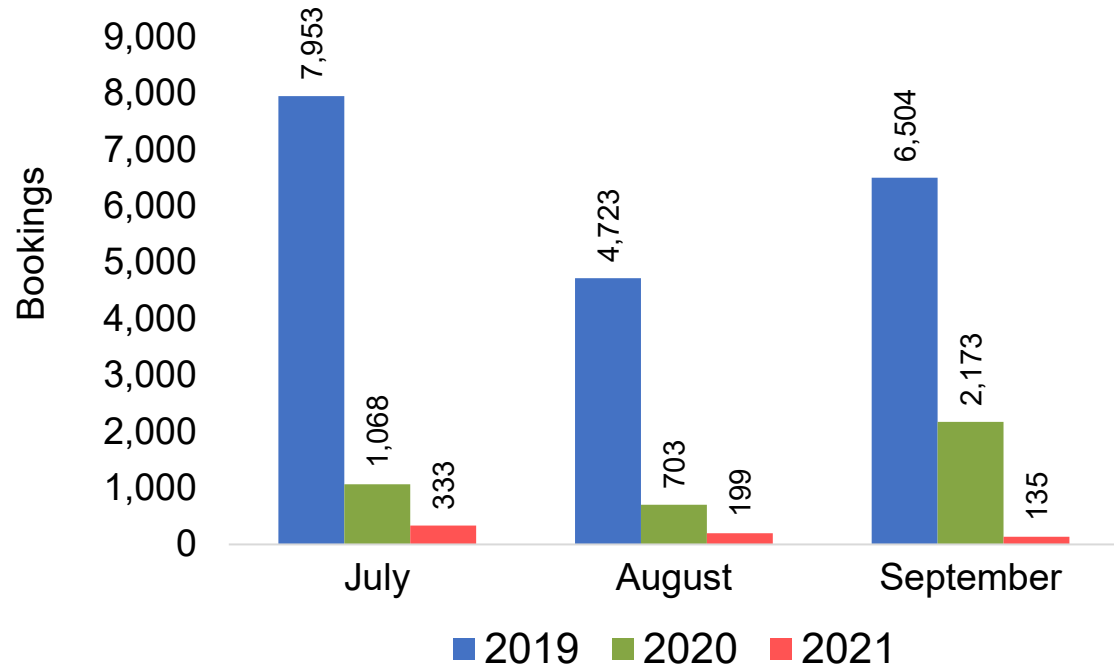

Global Agency Pro Index

- **Bookings**
 - Net sum of the number of visitors (i.e., excluding Hawai'i residents and inter-island travelers) from Sales transactions counted, including Exchanges and Refunds.
- **Booking Date**
 - The date on which the ticket was purchased by the passenger. Also known as the Sales Date.
- **Travel Date**
 - The date on which travel is expected to take place.
- **Point of Origin Country**
 - The country which contains the airport at which the ticket started.
- **Travel Agency**
 - Travel Agency associated with the ticket is doing business (DBA).

US

Travel Agency Booking Pace for Future Arrivals, by Month

Travel Agency Booking Pace for Future Arrivals, by Quarter

Source: Global Agency Pro as of 06/19/21

JAPAN

Travel Agency Booking Pace for Future Arrivals, by Month

Travel Agency Booking Pace for Future Arrivals, by Quarter

Source: Global Agency Pro as of 06/19/21

CANADA

Travel Agency Booking Pace for Future Arrivals, by Month

Travel Agency Booking Pace for Future Arrivals, by Quarter

Source: Global Agency Pro as of 06/19/21

KOREA

Travel Agency Booking Pace for Future Arrivals, by Month

Travel Agency Booking Pace for Future Arrivals, by Quarter

Source: Global Agency Pro as of 06/19/21

AUSTRALIA