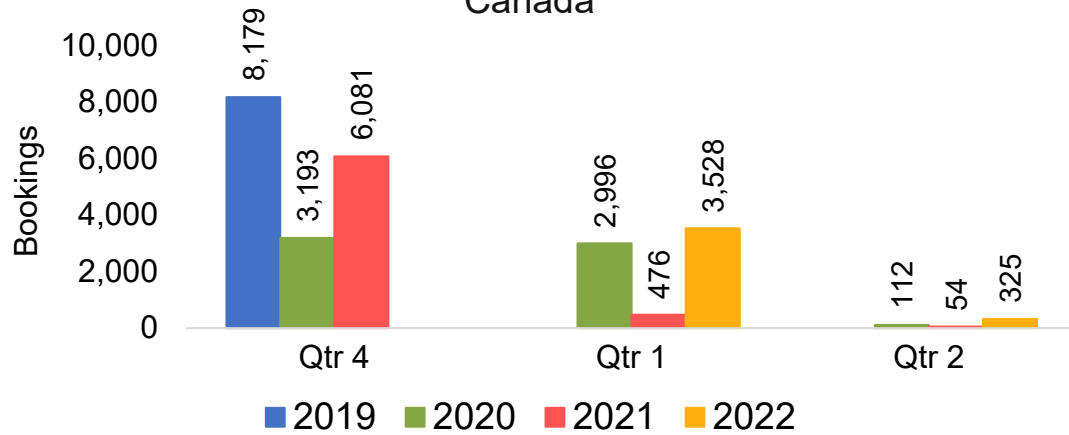

Travel Agency Booking Pace for Future Arrivals
Canada

Travel Agency Booking Pace for Future Arrivals
Korea

Source: Global Agency Pro as of 06/19/21

Maui by Month 2021 (cont.)

Source: Global Agency Pro as of 06/19/21

Maui by Quarter 2021

Travel Agency Booking Pace for Future Arrivals
U.S.

Travel Agency Booking Pace for Future Arrivals
Japan

Travel Agency Booking Pace for Future Arrivals
Canada

Travel Agency Booking Pace for Future Arrivals
Korea

Maui by Quarter 2021 (cont.)

Travel Agency Booking Pace for Future Arrivals
Australia

Source: Global Agency Pro as of 06/19/21

Moloka'i by Month 2021

Travel Agency Booking Pace for Future Arrivals
U.S.

Travel Agency Booking Pace for Future Arrivals
Japan