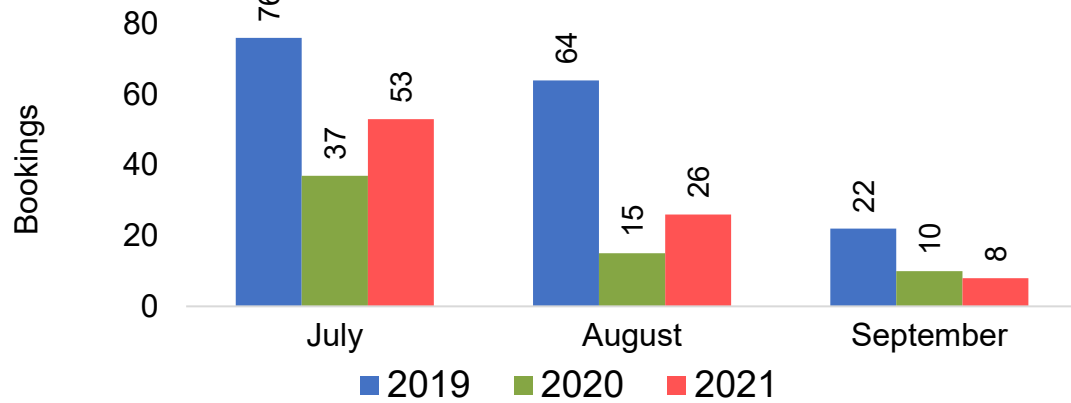

Maui by Quarter 2021

Travel Agency Booking Pace for Future Arrivals
U.S.

Travel Agency Booking Pace for Future Arrivals
Japan

Travel Agency Booking Pace for Future Arrivals
Canada

Travel Agency Booking Pace for Future Arrivals
Korea

Maui by Quarter 2021 (cont.)

Travel Agency Booking Pace for Future Arrivals
Australia

Source: Global Agency Pro as of 06/19/21

Moloka'i by Month 2021

Travel Agency Booking Pace for Future Arrivals
U.S.

Travel Agency Booking Pace for Future Arrivals
Japan

Travel Agency Booking Pace for Future Arrivals
Canada

Travel Agency Booking Pace for Future Arrivals
Korea

Source: Global Agency Pro as of 06/19/21

Moloka'i by Month 2021 (cont.)

Source: Global Agency Pro as of 06/19/21