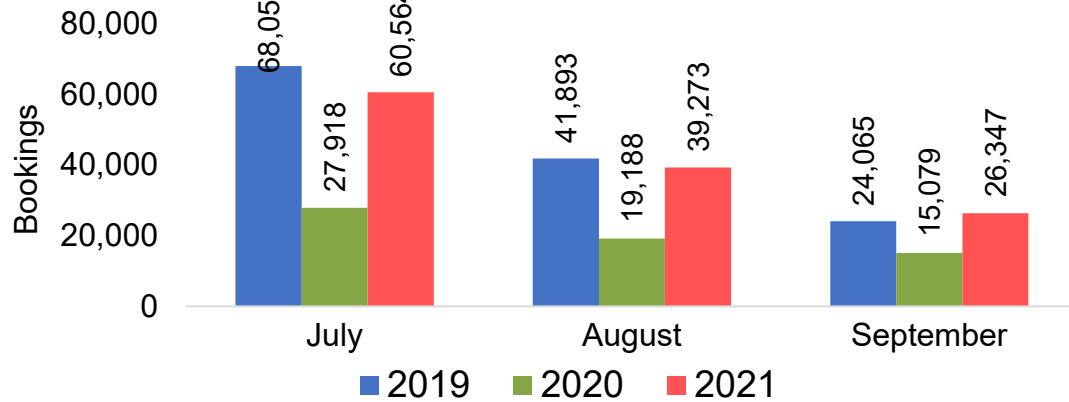

Source: Global Agency Pro as of 06/19/21

O'ahu by Quarter 2021

Travel Agency Booking Pace for Future Arrivals
U.S.

Travel Agency Booking Pace for Future Arrivals
Japan

Travel Agency Booking Pace for Future Arrivals
Canada

Travel Agency Booking Pace for Future Arrivals
Korea

O'ahu by Quarter 2021 (cont.)

Source: Global Agency Pro as of 06/19/21

Maui by Month 2021

Travel Agency Booking Pace for Future Arrivals
U.S.

Travel Agency Booking Pace for Future Arrivals
Japan

Travel Agency Booking Pace for Future Arrivals
Canada

Travel Agency Booking Pace for Future Arrivals
Korea

Source: Global Agency Pro as of 06/19/21

Maui by Month 2021 (cont.)

Source: Global Agency Pro as of 06/19/21