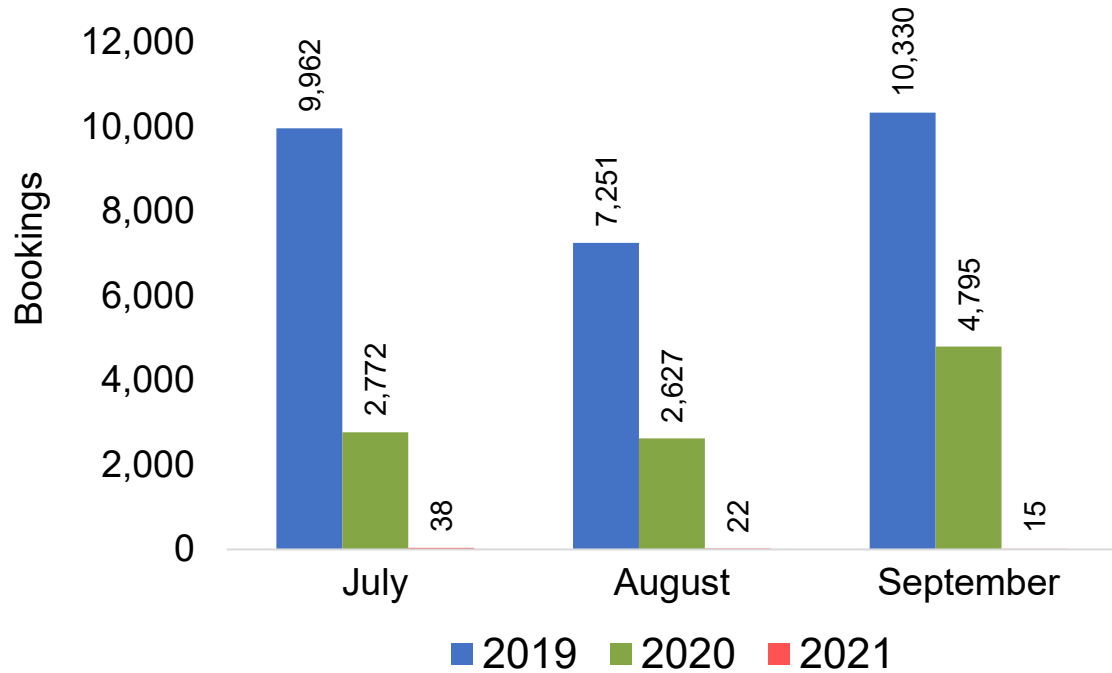

Travel Agency Booking Pace for Future Arrivals, by Quarter

Source: Global Agency Pro as of 06/19/21

CANADA

Travel Agency Booking Pace for Future Arrivals, by Month

Travel Agency Booking Pace for Future Arrivals, by Quarter

Source: Global Agency Pro as of 06/19/21

KOREA

Travel Agency Booking Pace for Future Arrivals, by Month

Travel Agency Booking Pace for Future Arrivals, by Quarter

Source: Global Agency Pro as of 06/19/21

AUSTRALIA

Travel Agency Booking Pace for Future Arrivals, by Month

Travel Agency Booking Pace for Future Arrivals, by Quarter

Source: Global Agency Pro as of 06/19/21

O'ahu by Month 2021

Travel Agency Booking Pace for Future Arrivals
U.S.