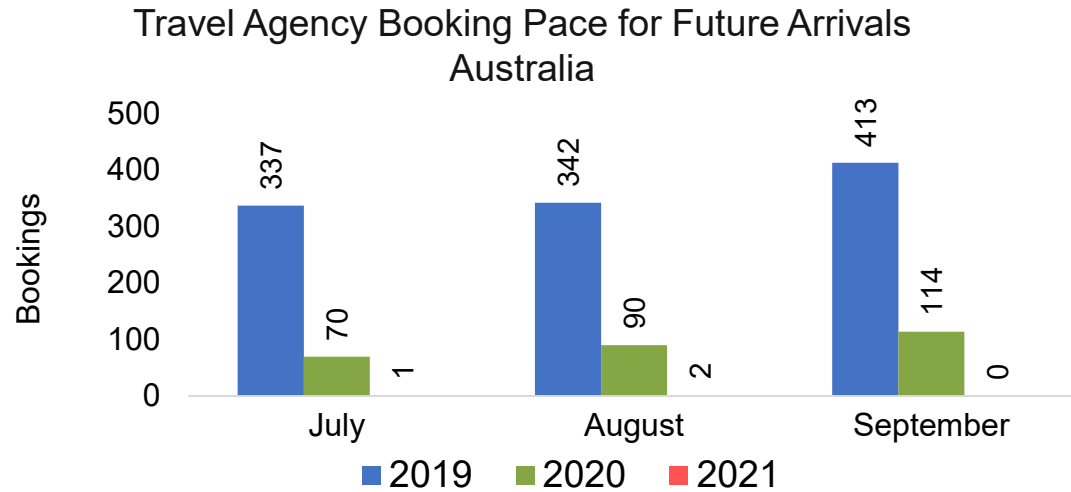

Kaua'i by Quarter 2021

Travel Agency Booking Pace for Future Arrivals
U.S.

Travel Agency Booking Pace for Future Arrivals
Japan

Travel Agency Booking Pace for Future Arrivals
Canada

Travel Agency Booking Pace for Future Arrivals
Korea

Source: Global Agency Pro as of 06/19/21

Kaua'i by Quarter 2021 (cont.)

Source: Global Agency Pro as of 06/19/21

Hawai'i Island by Month 2021

Travel Agency Booking Pace for Future Arrivals
U.S.

Travel Agency Booking Pace for Future Arrivals
Japan

Travel Agency Booking Pace for Future Arrivals
Canada

Travel Agency Booking Pace for Future Arrivals
Korea

Source: Global Agency Pro as of 06/19/21

Hawai'i Island by Month 2021 (cont.)

Source: Global Agency Pro as of 06/19/21

Hawai'i Island by Quarter 2021

Travel Agency Booking Pace for Future Arrivals
U.S.

Travel Agency Booking Pace for Future Arrivals
Japan

Travel Agency Booking Pace for Future Arrivals
Canada

Travel Agency Booking Pace for Future Arrivals
Korea