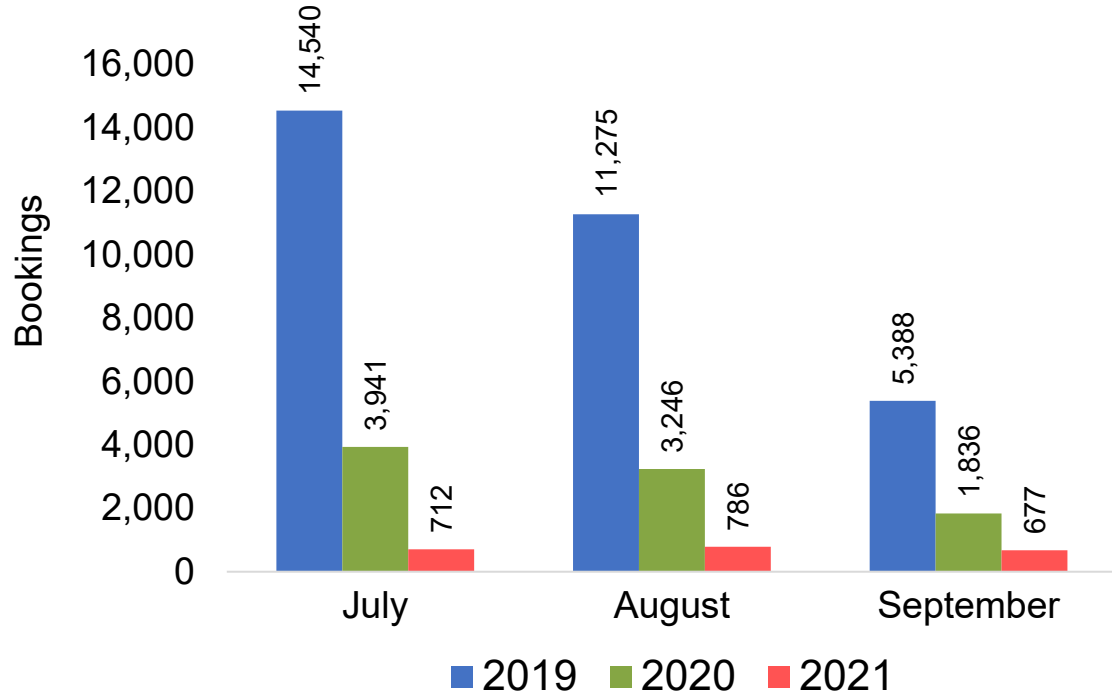

Global Agency Pro Index

- **Bookings**
 - Net sum of the number of visitors (i.e., excluding Hawai'i residents and inter-island travelers) from Sales transactions counted, including Exchanges and Refunds.
- **Booking Date**
 - The date on which the ticket was purchased by the passenger. Also known as the Sales Date.
- **Travel Date**
 - The date on which travel is expected to take place.
- **Point of Origin Country**
 - The country which contains the airport at which the ticket started.
- **Travel Agency**
 - Travel Agency associated with the ticket is doing business (DBA).

US

Travel Agency Booking Pace for Future Arrivals, by Month

Travel Agency Booking Pace for Future Arrivals, by Quarter

Source: Global Agency Pro as of 06/19/21

JAPAN

Travel Agency Booking Pace for Future Arrivals, by Month

Travel Agency Booking Pace for Future Arrivals, by Quarter

Source: Global Agency Pro as of 06/19/21

CANADA

Travel Agency Booking Pace for Future Arrivals, by Month

Travel Agency Booking Pace for Future Arrivals, by Quarter