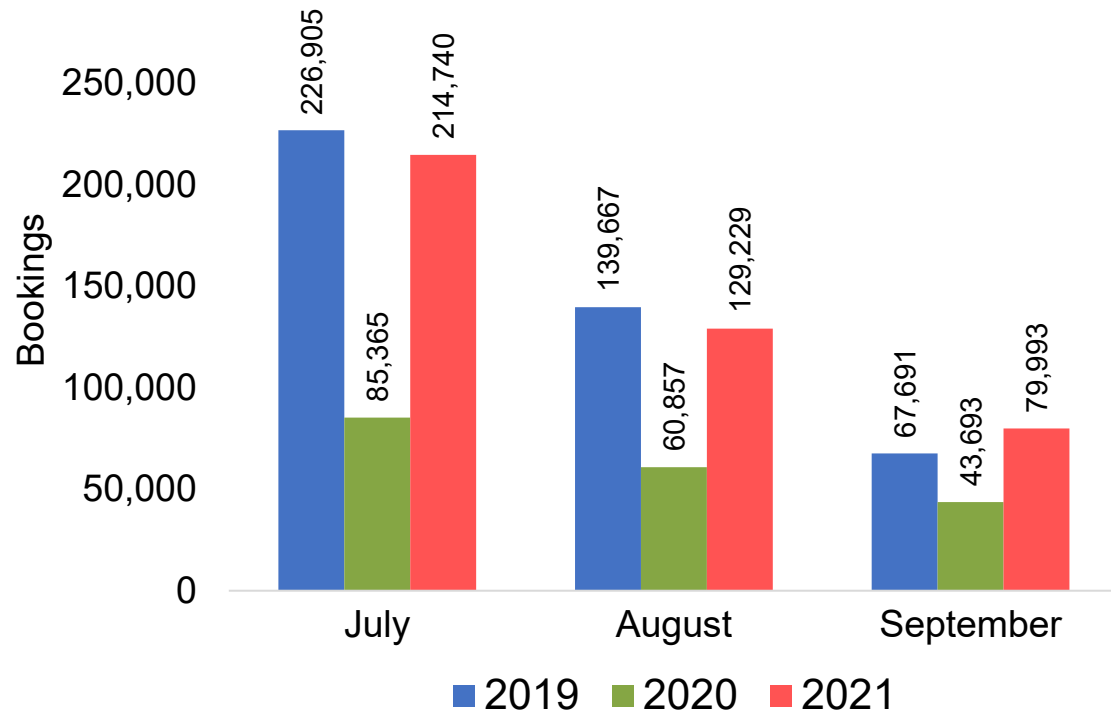

US

Travel Agency Booking Pace for Future Arrivals, by Month