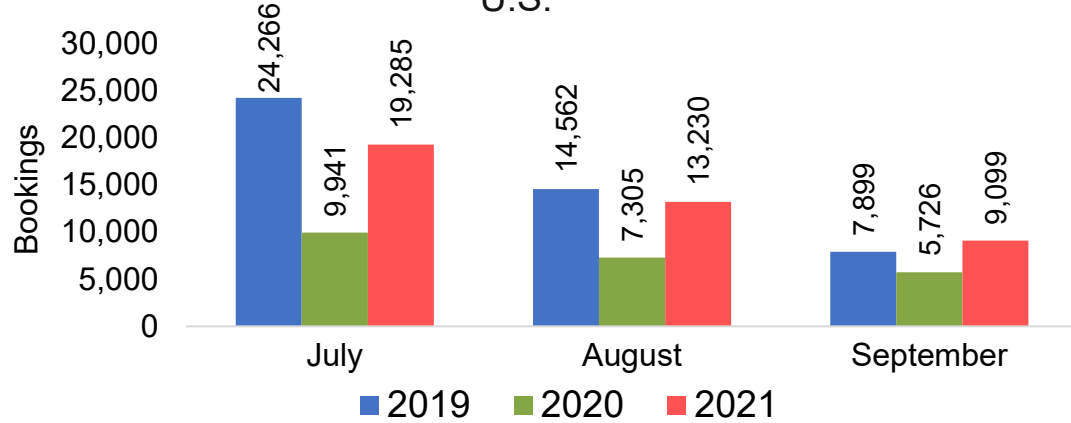

Moloka'i by Quarter 2021 (cont.)

Travel Agency Booking Pace for Future Arrivals
Australia

Source: Global Agency Pro as of 06/19/21

Lānaʻi by Month 2021

Travel Agency Booking Pace for Future Arrivals
U.S.

Travel Agency Booking Pace for Future Arrivals
Japan

Travel Agency Booking Pace for Future Arrivals
Canada

Travel Agency Booking Pace for Future Arrivals
Korea

Lānaʻi by Month 2021 (cont.)

Source: Global Agency Pro as of 06/19/21

Lānaʻi by Quarter 2021

Travel Agency Booking Pace for Future Arrivals
U.S.

Travel Agency Booking Pace for Future Arrivals
Japan

Travel Agency Booking Pace for Future Arrivals
Canada

Travel Agency Booking Pace for Future Arrivals
Korea

Source: Global Agency Pro as of 06/19/21

Lānaʻi by Quarter 2021 (cont.)

Travel Agency Booking Pace for Future Arrivals
Australia

Source: Global Agency Pro as of 06/19/21

Kaua'i by Month 2021

Travel Agency Booking Pace for Future Arrivals
U.S.

Travel Agency Booking Pace for Future Arrivals
Japan