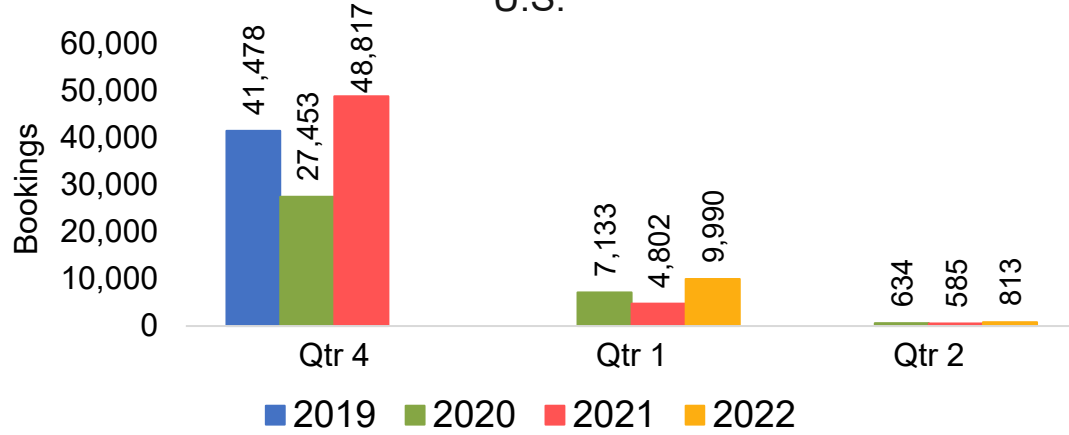

Travel Agency Booking Pace for Future Arrivals
Korea

O'ahu by Quarter 2021 (cont.)

Source: Global Agency Pro as of 06/19/21

Maui by Month 2021

Travel Agency Booking Pace for Future Arrivals
U.S.

Travel Agency Booking Pace for Future Arrivals
Japan

Travel Agency Booking Pace for Future Arrivals
Canada

Travel Agency Booking Pace for Future Arrivals
Korea

Source: Global Agency Pro as of 06/19/21

Maui by Month 2021 (cont.)

Source: Global Agency Pro as of 06/19/21

Maui by Quarter 2021

Travel Agency Booking Pace for Future Arrivals
U.S.

Travel Agency Booking Pace for Future Arrivals
Japan

Travel Agency Booking Pace for Future Arrivals
Canada

Travel Agency Booking Pace for Future Arrivals
Korea