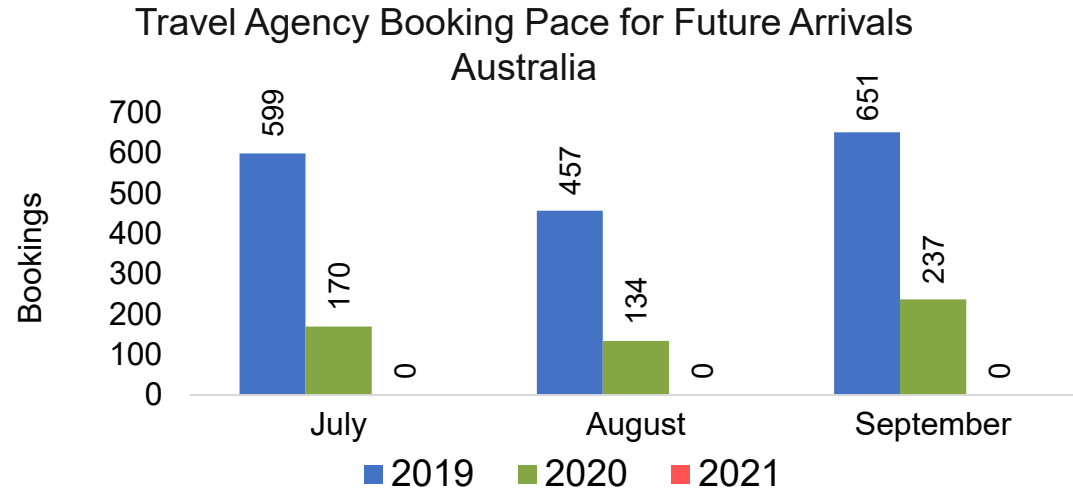

Source: Global Agency Pro as of 06/19/21

O'ahu by Quarter 2021

Travel Agency Booking Pace for Future Arrivals
U.S.

Travel Agency Booking Pace for Future Arrivals
Japan

Travel Agency Booking Pace for Future Arrivals
Canada

Travel Agency Booking Pace for Future Arrivals
Korea

O'ahu by Quarter 2021 (cont.)

Source: Global Agency Pro as of 06/19/21

Maui by Month 2021

Travel Agency Booking Pace for Future Arrivals
U.S.

Travel Agency Booking Pace for Future Arrivals
Japan

Travel Agency Booking Pace for Future Arrivals
Canada

Travel Agency Booking Pace for Future Arrivals
Korea

Source: Global Agency Pro as of 06/19/21

Maui by Month 2021 (cont.)

Source: Global Agency Pro as of 06/19/21

Maui by Quarter 2021

Travel Agency Booking Pace for Future Arrivals
U.S.

Travel Agency Booking Pace for Future Arrivals
Japan

Travel Agency Booking Pace for Future Arrivals
Canada

Travel Agency Booking Pace for Future Arrivals
Korea