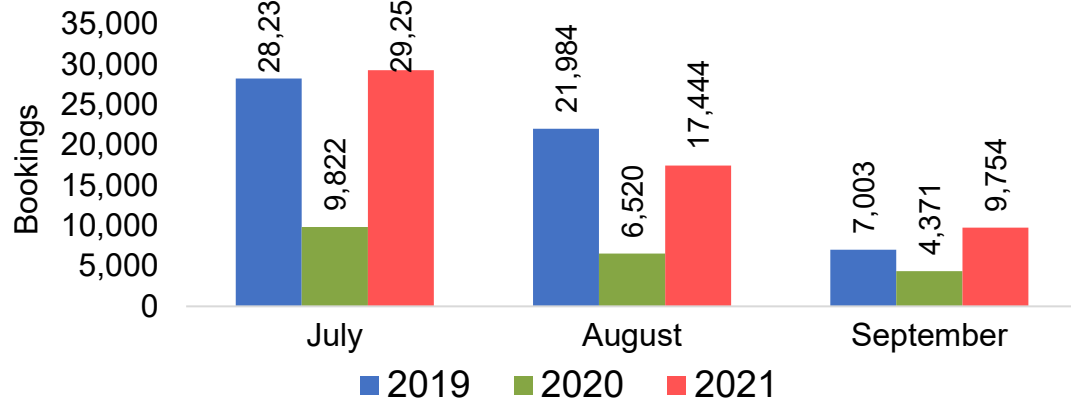

Kaua'i by Quarter 2021

Travel Agency Booking Pace for Future Arrivals
U.S.

Travel Agency Booking Pace for Future Arrivals
Japan

Travel Agency Booking Pace for Future Arrivals
Canada

Travel Agency Booking Pace for Future Arrivals
Korea

Source: Global Agency Pro as of 06/19/21

Kaua'i by Quarter 2021 (cont.)

Source: Global Agency Pro as of 06/19/21

Hawai'i Island by Month 2021

Travel Agency Booking Pace for Future Arrivals
U.S.

Travel Agency Booking Pace for Future Arrivals
Japan

Travel Agency Booking Pace for Future Arrivals
Canada

Travel Agency Booking Pace for Future Arrivals
Korea

Source: Global Agency Pro as of 06/19/21

Hawai'i Island by Month 2021 (cont.)

Source: Global Agency Pro as of 06/19/21