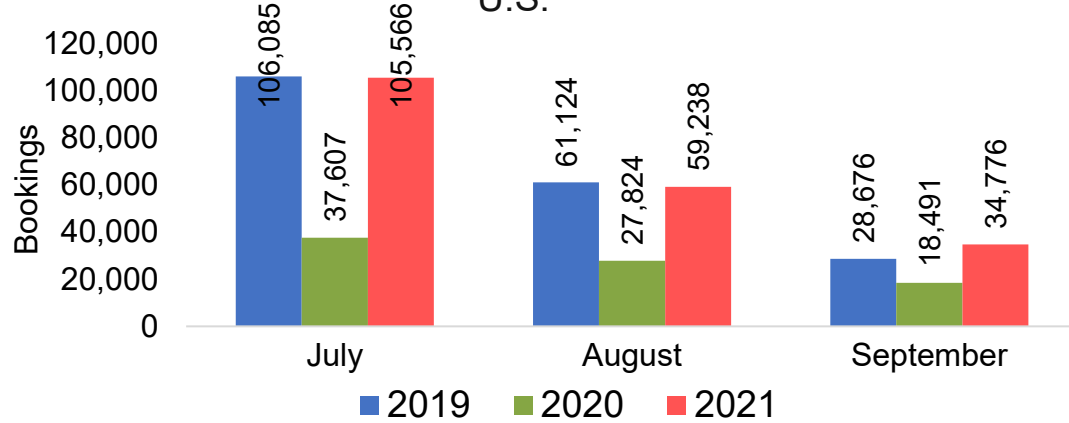

Source: Global Agency Pro as of 06/19/21

KOREA

Travel Agency Booking Pace for Future Arrivals, by Month

Travel Agency Booking Pace for Future Arrivals, by Quarter

Source: Global Agency Pro as of 06/19/21

AUSTRALIA

Travel Agency Booking Pace for Future Arrivals, by Month

Travel Agency Booking Pace for Future Arrivals, by Quarter

Source: Global Agency Pro as of 06/19/21

O'ahu by Month 2021

Travel Agency Booking Pace for Future Arrivals
U.S.

Travel Agency Booking Pace for Future Arrivals
Japan

Travel Agency Booking Pace for Future Arrivals
Canada

Travel Agency Booking Pace for Future Arrivals
Korea

Source: Global Agency Pro as of 06/19/21

O'ahu by Month 2021 (cont.)