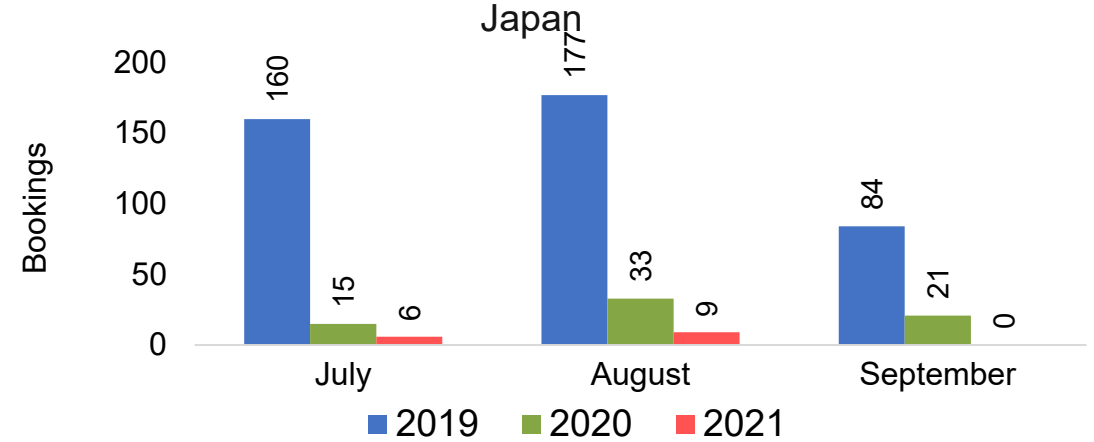

Travel Agency Booking Pace for Future Arrivals
Canada

Travel Agency Booking Pace for Future Arrivals
Korea

Lānaʻi by Month 2021 (cont.)

Source: Global Agency Pro as of 06/19/21

Lānaʻi by Quarter 2021

Travel Agency Booking Pace for Future Arrivals
U.S.

Travel Agency Booking Pace for Future Arrivals
Japan

Travel Agency Booking Pace for Future Arrivals
Canada

Travel Agency Booking Pace for Future Arrivals
Korea

Source: Global Agency Pro as of 06/19/21

Lānaʻi by Quarter 2021 (cont.)

Travel Agency Booking Pace for Future Arrivals
Australia

Source: Global Agency Pro as of 06/19/21

Kaua'i by Month 2021

Travel Agency Booking Pace for Future Arrivals
U.S.

Travel Agency Booking Pace for Future Arrivals
Japan

Travel Agency Booking Pace for Future Arrivals
Canada

Travel Agency Booking Pace for Future Arrivals
Korea

Source: Global Agency Pro as of 06/19/21

Kaua'i by Month 2021 (cont.)

Source: Global Agency Pro as of 06/19/21