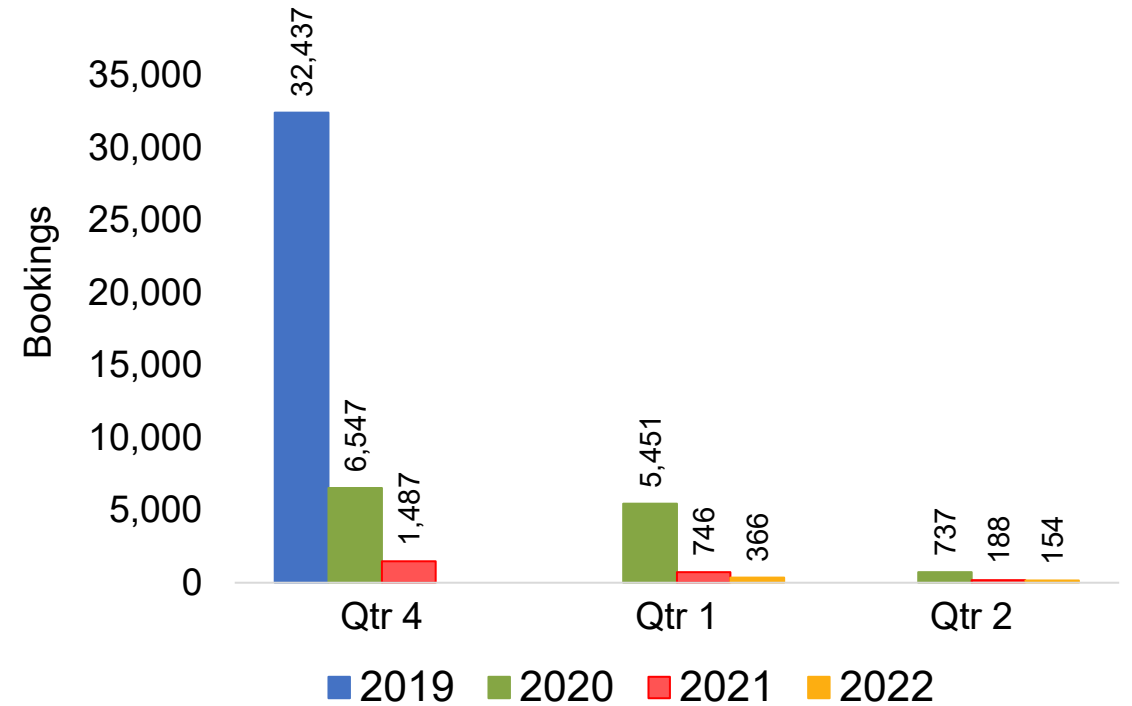

Global Agency Pro Index

- **Bookings**
 - Net sum of the number of visitors (i.e., excluding Hawai'i residents and inter-island travelers) from Sales transactions counted, including Exchanges and Refunds.
- **Booking Date**
 - The date on which the ticket was purchased by the passenger. Also known as the Sales Date.
- **Travel Date**
 - The date on which travel is expected to take place.
- **Point of Origin Country**
 - The country which contains the airport at which the ticket started.
- **Travel Agency**
 - Travel Agency associated with the ticket is doing business (DBA).

US

Travel Agency Booking Pace for Future Arrivals, by Month

Travel Agency Booking Pace for Future Arrivals, by Quarter

Source: Global Agency Pro as of 06/19/21

JAPAN

Travel Agency Booking Pace for Future Arrivals, by Month

Travel Agency Booking Pace for Future Arrivals, by Quarter

Source: Global Agency Pro as of 06/19/21

CANADA

Travel Agency Booking Pace for Future Arrivals, by Month

Travel Agency Booking Pace for Future Arrivals, by Quarter