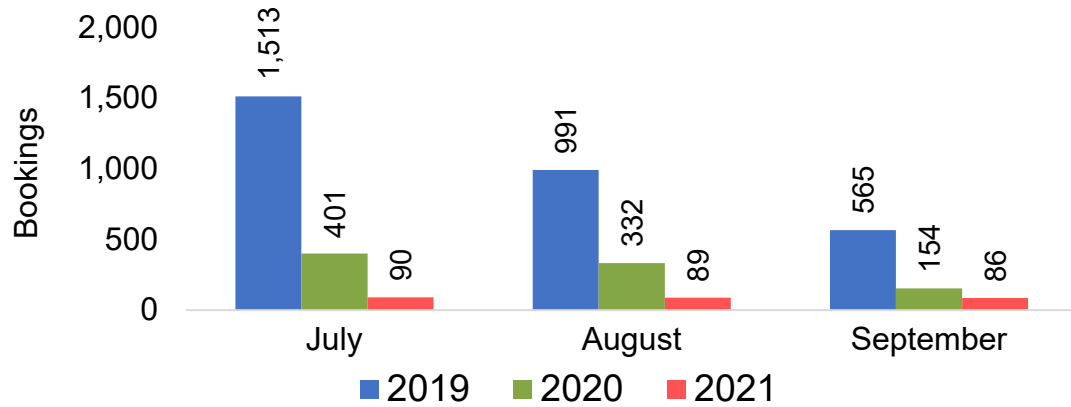

Kaua'i by Quarter 2021

Travel Agency Booking Pace for Future Arrivals
U.S.

Travel Agency Booking Pace for Future Arrivals
Japan

Travel Agency Booking Pace for Future Arrivals
Canada

Travel Agency Booking Pace for Future Arrivals
Korea

Source: Global Agency Pro as of 06/19/21

Kaua'i by Quarter 2021 (cont.)

Source: Global Agency Pro as of 06/19/21

Hawai'i Island by Month 2021

Travel Agency Booking Pace for Future Arrivals
U.S.

Travel Agency Booking Pace for Future Arrivals
Japan

Travel Agency Booking Pace for Future Arrivals
Canada

Travel Agency Booking Pace for Future Arrivals
Korea

Source: Global Agency Pro as of 06/19/21

Hawai'i Island by Month 2021 (cont.)

Source: Global Agency Pro as of 06/19/21