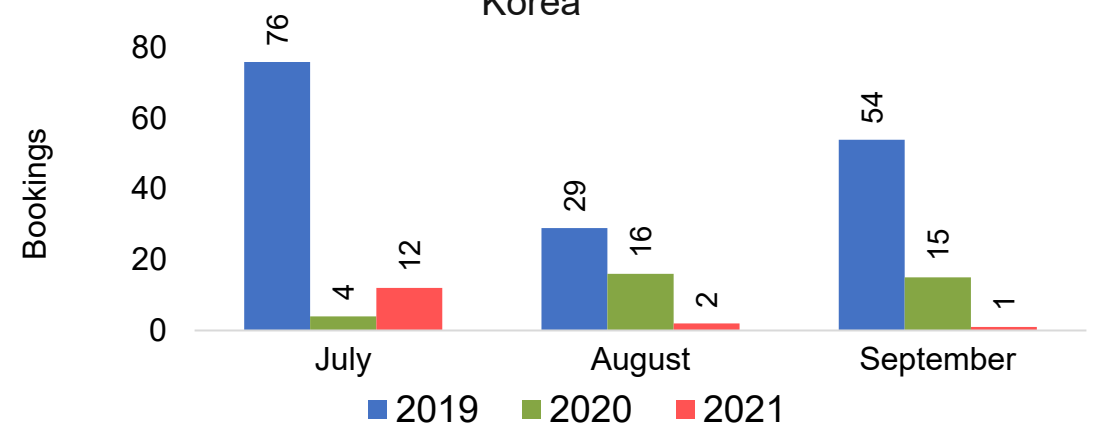

Travel Agency Booking Pace for Future Arrivals
Canada

Travel Agency Booking Pace for Future Arrivals
Korea

Lānaʻi by Month 2021 (cont.)

Source: Global Agency Pro as of 06/19/21

Lānaʻi by Quarter 2021

Travel Agency Booking Pace for Future Arrivals
U.S.

Travel Agency Booking Pace for Future Arrivals
Japan

Travel Agency Booking Pace for Future Arrivals
Canada

Travel Agency Booking Pace for Future Arrivals
Korea

Source: Global Agency Pro as of 06/19/21

Lānaʻi by Quarter 2021 (cont.)

Travel Agency Booking Pace for Future Arrivals
Australia

Source: Global Agency Pro as of 06/19/21

Kaua'i by Month 2021

Travel Agency Booking Pace for Future Arrivals
U.S.

Travel Agency Booking Pace for Future Arrivals
Japan

Travel Agency Booking Pace for Future Arrivals
Canada

Travel Agency Booking Pace for Future Arrivals
Korea

Source: Global Agency Pro as of 06/19/21

Kaua'i by Month 2021 (cont.)

Source: Global Agency Pro as of 06/19/21