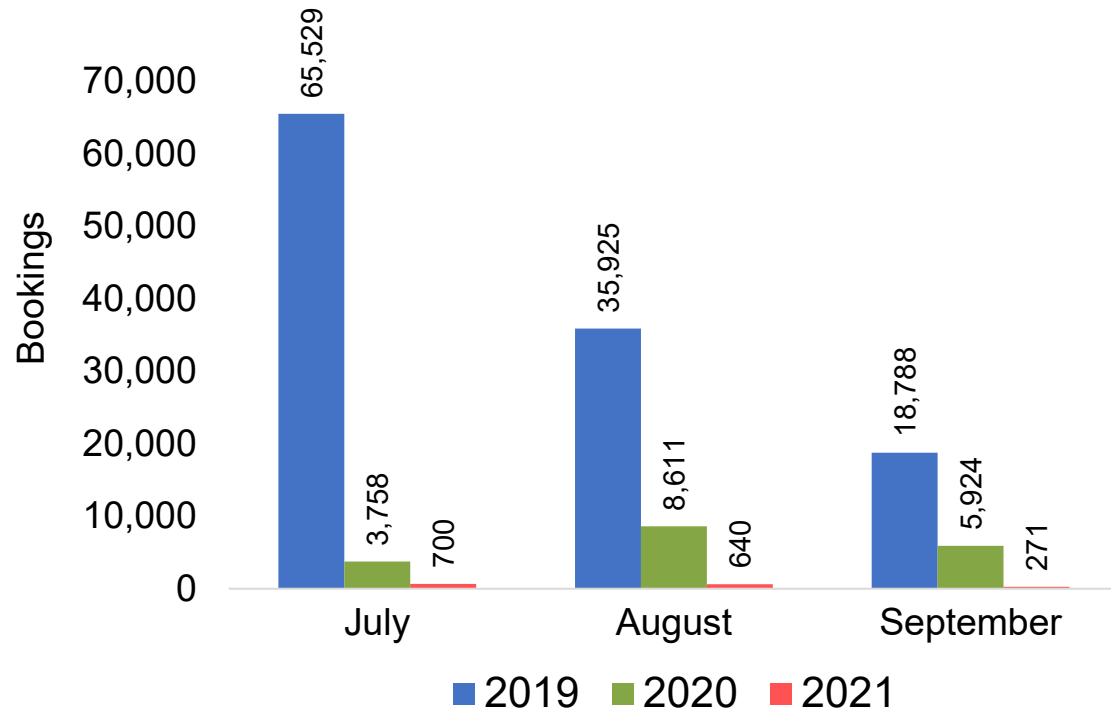

Global Agency Pro Index

- **Bookings**
 - Net sum of the number of visitors (i.e., excluding Hawai'i residents and inter-island travelers) from Sales transactions counted, including Exchanges and Refunds.
- **Booking Date**
 - The date on which the ticket was purchased by the passenger. Also known as the Sales Date.
- **Travel Date**
 - The date on which travel is expected to take place.
- **Point of Origin Country**
 - The country which contains the airport at which the ticket started.
- **Travel Agency**
 - Travel Agency associated with the ticket is doing business (DBA).

US

Travel Agency Booking Pace for Future Arrivals, by Month

Travel Agency Booking Pace for Future Arrivals, by Quarter

Source: Global Agency Pro as of 06/19/21

JAPAN

Travel Agency Booking Pace for Future Arrivals, by Month

Travel Agency Booking Pace for Future Arrivals, by Quarter

Source: Global Agency Pro as of 06/19/21

CANADA

Travel Agency Booking Pace for Future Arrivals, by Month

Travel Agency Booking Pace for Future Arrivals, by Quarter