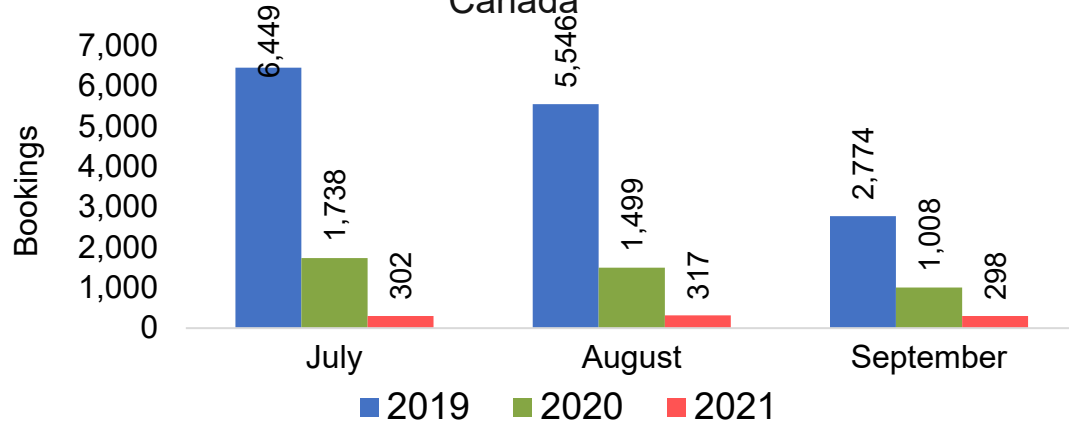

Source: Global Agency Pro as of 06/19/21

KOREA

Travel Agency Booking Pace for Future Arrivals, by Month

Travel Agency Booking Pace for Future Arrivals, by Quarter

Source: Global Agency Pro as of 06/19/21

AUSTRALIA

Travel Agency Booking Pace for Future Arrivals, by Month

Travel Agency Booking Pace for Future Arrivals, by Quarter

Source: Global Agency Pro as of 06/19/21

O'ahu by Month 2021

Travel Agency Booking Pace for Future Arrivals
U.S.

Travel Agency Booking Pace for Future Arrivals
Japan

Travel Agency Booking Pace for Future Arrivals
Canada

Travel Agency Booking Pace for Future Arrivals
Korea

Source: Global Agency Pro as of 06/19/21

O'ahu by Month 2021 (cont.)