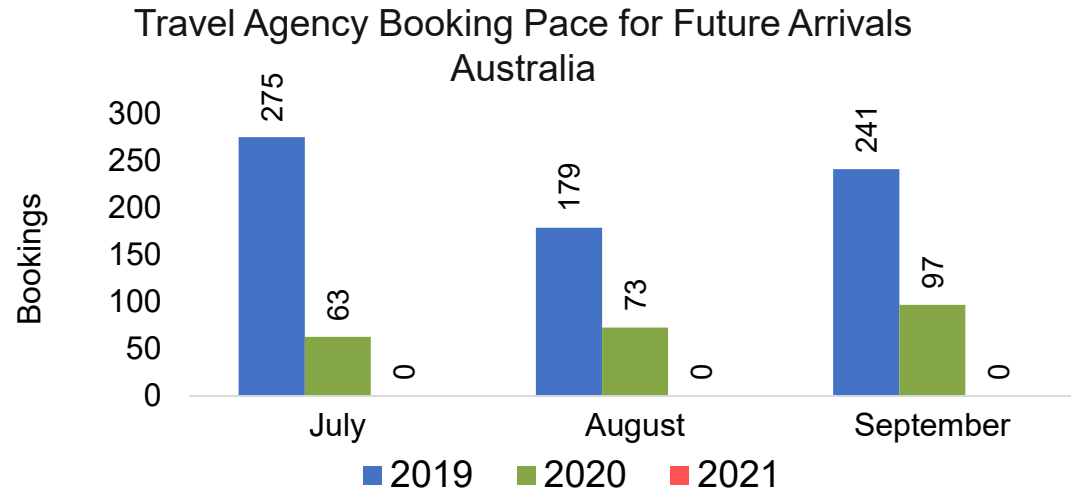

Travel Agency Booking Pace for Future Arrivals
Japan

Travel Agency Booking Pace for Future Arrivals
Canada

Travel Agency Booking Pace for Future Arrivals
Korea

Source: Global Agency Pro as of 06/19/21

Lānaʻi by Quarter 2021 (cont.)

Travel Agency Booking Pace for Future Arrivals
Australia

Source: Global Agency Pro as of 06/19/21

Kaua'i by Month 2021

Travel Agency Booking Pace for Future Arrivals
U.S.

Travel Agency Booking Pace for Future Arrivals
Japan

Travel Agency Booking Pace for Future Arrivals
Canada

Travel Agency Booking Pace for Future Arrivals
Korea

Source: Global Agency Pro as of 06/19/21

Kaua'i by Month 2021 (cont.)

Source: Global Agency Pro as of 06/19/21

Kaua'i by Quarter 2021

Travel Agency Booking Pace for Future Arrivals
U.S.

Travel Agency Booking Pace for Future Arrivals
Japan

Travel Agency Booking Pace for Future Arrivals
Canada

Travel Agency Booking Pace for Future Arrivals
Korea