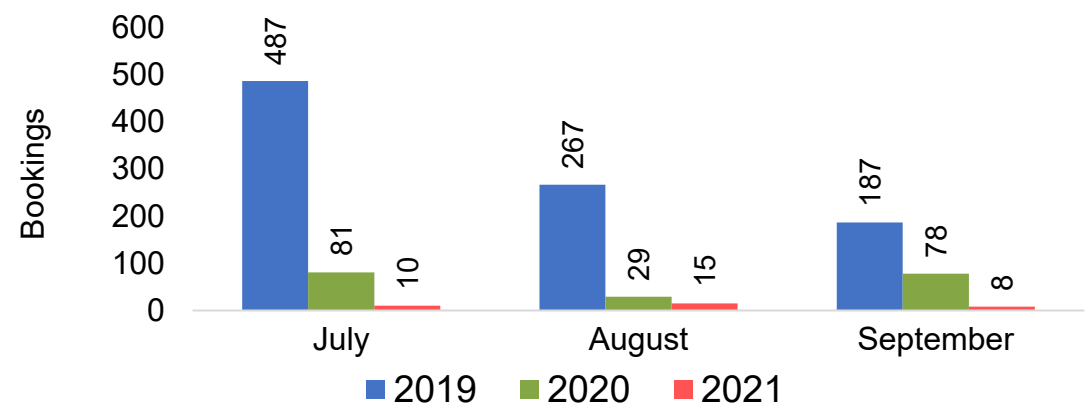

Kaua'i by Quarter 2021

Travel Agency Booking Pace for Future Arrivals
U.S.

Travel Agency Booking Pace for Future Arrivals
Japan

Travel Agency Booking Pace for Future Arrivals
Canada

Travel Agency Booking Pace for Future Arrivals
Korea

Source: Global Agency Pro as of 06/19/21

Kaua'i by Quarter 2021 (cont.)

Source: Global Agency Pro as of 06/19/21

Hawai'i Island by Month 2021

Travel Agency Booking Pace for Future Arrivals
U.S.

Travel Agency Booking Pace for Future Arrivals
Japan

Travel Agency Booking Pace for Future Arrivals
Canada

Travel Agency Booking Pace for Future Arrivals
Korea

Source: Global Agency Pro as of 06/19/21

Hawai'i Island by Month 2021 (cont.)

Source: Global Agency Pro as of 06/19/21