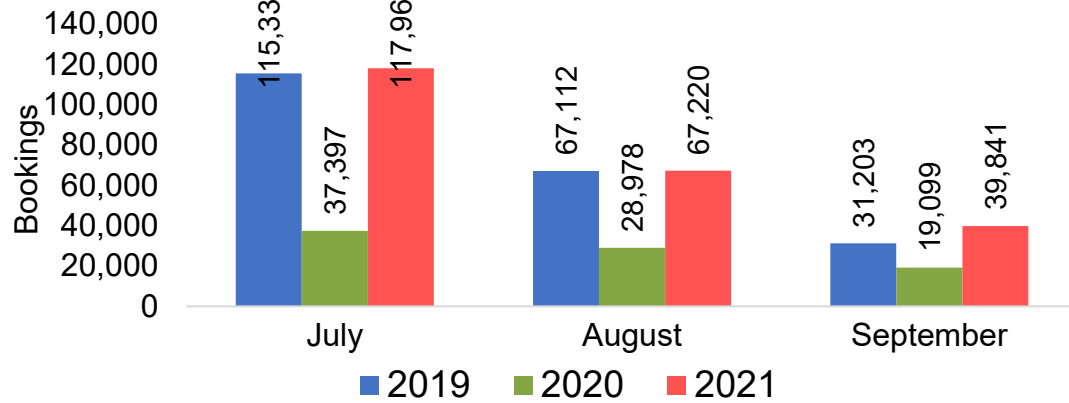

Source: Global Agency Pro as of 06/26/21

KOREA

Travel Agency Booking Pace for Future Arrivals, by Month

Travel Agency Booking Pace for Future Arrivals, by Quarter

Source: Global Agency Pro as of 06/26/21

AUSTRALIA

Travel Agency Booking Pace for Future Arrivals, by Month

Travel Agency Booking Pace for Future Arrivals, by Quarter

Source: Global Agency Pro as of 06/26/21

O'ahu by Month 2021

Travel Agency Booking Pace for Future Arrivals
U.S.

Travel Agency Booking Pace for Future Arrivals
Japan

Travel Agency Booking Pace for Future Arrivals
Canada

Travel Agency Booking Pace for Future Arrivals
Korea

Source: Global Agency Pro as of 06/26/21

O'ahu by Month 2021 (cont.)