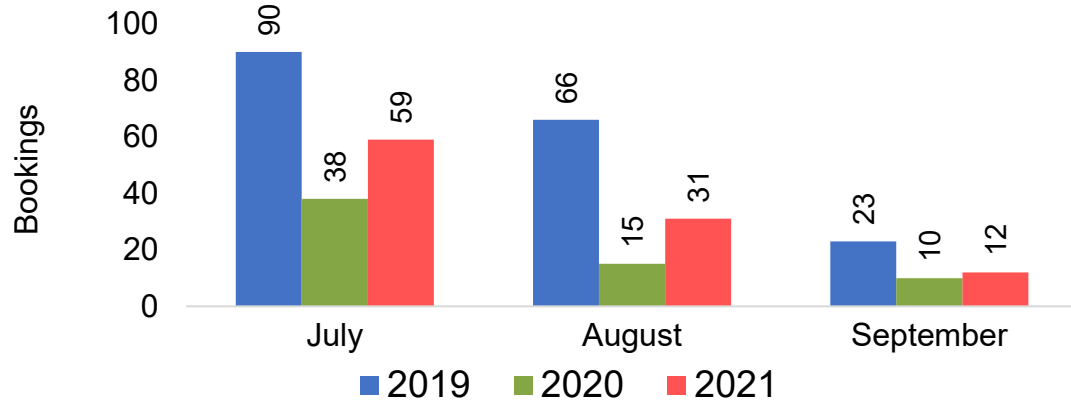

Travel Agency Booking Pace for Future Arrivals
Canada

Travel Agency Booking Pace for Future Arrivals
Korea

Maui by Month 2021 (cont.)

Source: Global Agency Pro as of 06/26/21

Maui by Quarter 2021

Travel Agency Booking Pace for Future Arrivals
U.S.

Travel Agency Booking Pace for Future Arrivals
Japan

Travel Agency Booking Pace for Future Arrivals
Canada

Travel Agency Booking Pace for Future Arrivals
Korea

Maui by Quarter 2021 (cont.)

Travel Agency Booking Pace for Future Arrivals
Australia

Source: Global Agency Pro as of 06/26/21

Moloka'i by Month 2021

Travel Agency Booking Pace for Future Arrivals
U.S.

Travel Agency Booking Pace for Future Arrivals
Japan

Travel Agency Booking Pace for Future Arrivals
Canada