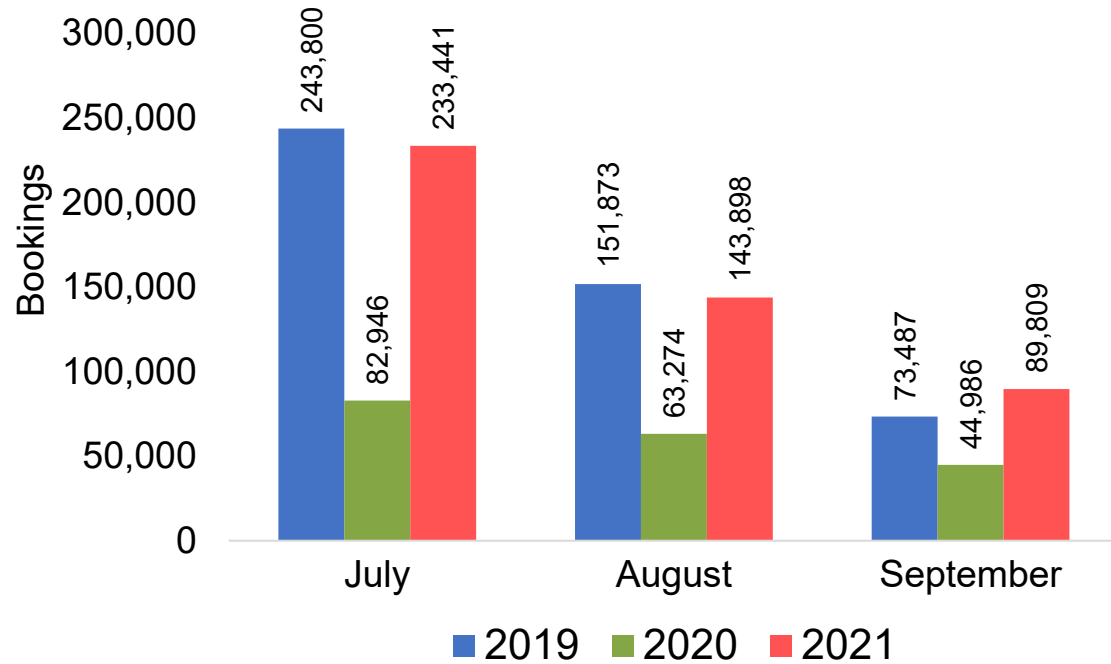

US

Travel Agency Booking Pace for Future Arrivals, by Month