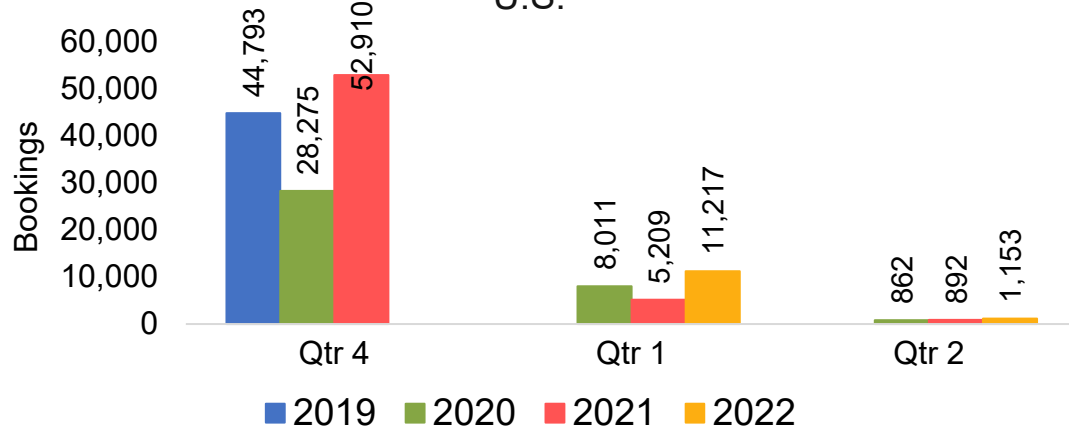

Travel Agency Booking Pace for Future Arrivals
Korea

O'ahu by Quarter 2021 (cont.)

Source: Global Agency Pro as of 06/26/21

Maui by Month 2021

Travel Agency Booking Pace for Future Arrivals
U.S.

Travel Agency Booking Pace for Future Arrivals
Japan

Travel Agency Booking Pace for Future Arrivals
Canada

Travel Agency Booking Pace for Future Arrivals
Korea

Maui by Month 2021 (cont.)

Source: Global Agency Pro as of 06/26/21

Maui by Quarter 2021

Travel Agency Booking Pace for Future Arrivals
U.S.

Travel Agency Booking Pace for Future Arrivals
Japan

Travel Agency Booking Pace for Future Arrivals
Canada

Travel Agency Booking Pace for Future Arrivals
Korea

Maui by Quarter 2021 (cont.)

Travel Agency Booking Pace for Future Arrivals
Australia