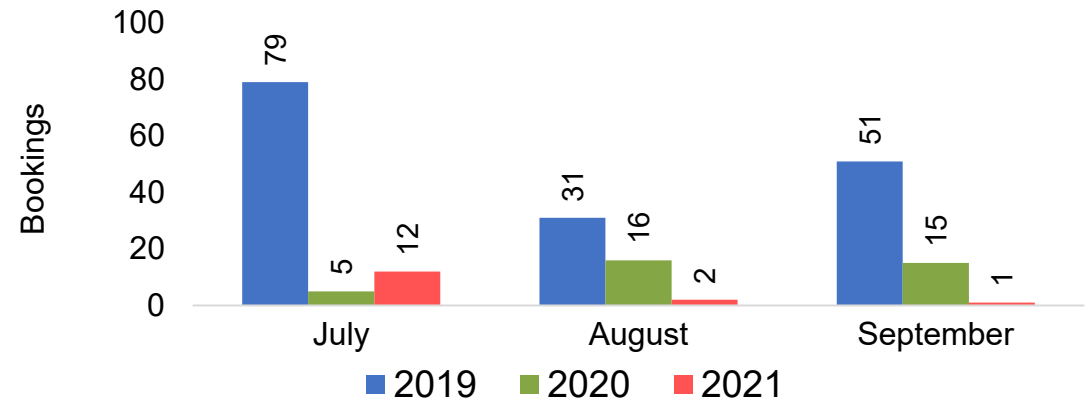

Travel Agency Booking Pace for Future Arrivals
Canada

Travel Agency Booking Pace for Future Arrivals
Korea

Source: Global Agency Pro as of 06/26/21

Lānaʻi by Quarter 2021 (cont.)

Travel Agency Booking Pace for Future Arrivals
Australia

Source: Global Agency Pro as of 06/26/21

Kaua'i by Month 2021

Travel Agency Booking Pace for Future Arrivals
U.S.

Travel Agency Booking Pace for Future Arrivals
Japan

Travel Agency Booking Pace for Future Arrivals
Canada

Travel Agency Booking Pace for Future Arrivals
Korea

Source: Global Agency Pro as of 06/26/21

Kaua'i by Month 2021 (cont.)

Source: Global Agency Pro as of 06/26/21

Kaua'i by Quarter 2021

Travel Agency Booking Pace for Future Arrivals
U.S.