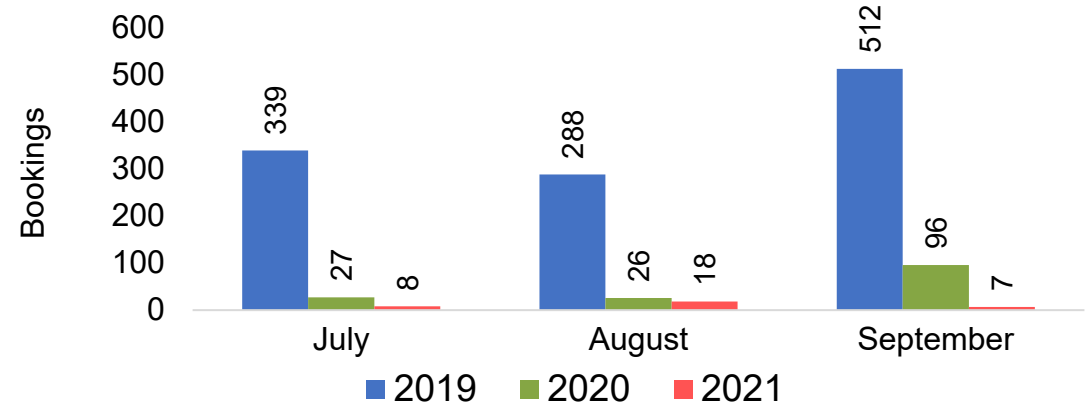

Source: Global Agency Pro as of 06/26/21

O'ahu by Quarter 2021

Travel Agency Booking Pace for Future Arrivals
U.S.

Travel Agency Booking Pace for Future Arrivals
Japan

Travel Agency Booking Pace for Future Arrivals
Canada

Travel Agency Booking Pace for Future Arrivals
Korea

O'ahu by Quarter 2021 (cont.)

Source: Global Agency Pro as of 06/26/21

Maui by Month 2021

Travel Agency Booking Pace for Future Arrivals
U.S.

Travel Agency Booking Pace for Future Arrivals
Japan

Travel Agency Booking Pace for Future Arrivals
Canada

Travel Agency Booking Pace for Future Arrivals
Korea

Maui by Month 2021 (cont.)

Source: Global Agency Pro as of 06/26/21

Maui by Quarter 2021

Travel Agency Booking Pace for Future Arrivals
U.S.