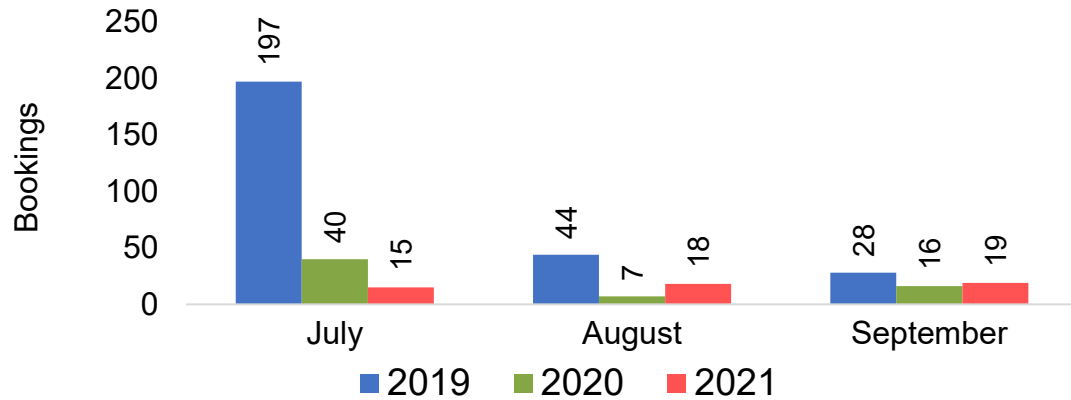

Travel Agency Booking Pace for Future Arrivals
Korea

Moloka'i by Month 2021 (cont.)

Source: Global Agency Pro as of 06/26/21

Moloka'i by Quarter 2021

Travel Agency Booking Pace for Future Arrivals
U.S.

Travel Agency Booking Pace for Future Arrivals
Japan

Travel Agency Booking Pace for Future Arrivals
Canada

Travel Agency Booking Pace for Future Arrivals
Korea

Moloka'i by Quarter 2021 (cont.)

Travel Agency Booking Pace for Future Arrivals
Australia

Source: Global Agency Pro as of 06/26/21

Lānaʻi by Month 2021

Travel Agency Booking Pace for Future Arrivals
U.S.

Travel Agency Booking Pace for Future Arrivals
Japan

Travel Agency Booking Pace for Future Arrivals
Canada

Travel Agency Booking Pace for Future Arrivals
Korea

Source: Global Agency Pro as of 06/26/21

Lānaʻi by Month 2021 (cont.)

Source: Global Agency Pro as of 06/26/21

Lānaʻi by Quarter 2021

Travel Agency Booking Pace for Future Arrivals
U.S.

Travel Agency Booking Pace for Future Arrivals
Japan