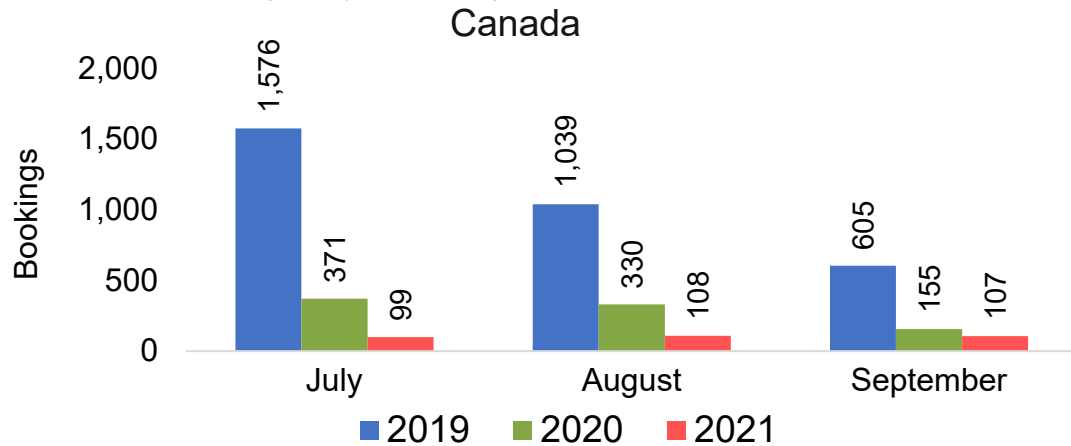

Travel Agency Booking Pace for Future Arrivals
Korea

Source: Global Agency Pro as of 06/26/21

Kaua'i by Month 2021 (cont.)

Source: Global Agency Pro as of 06/26/21

Kaua'i by Quarter 2021

Travel Agency Booking Pace for Future Arrivals
U.S.

Travel Agency Booking Pace for Future Arrivals
Japan

Travel Agency Booking Pace for Future Arrivals
Canada

Travel Agency Booking Pace for Future Arrivals
Korea

Source: Global Agency Pro as of 06/26/21

Kaua'i by Quarter 2021 (cont.)

Source: Global Agency Pro as of 06/26/21

Hawai'i Island by Month 2021

Travel Agency Booking Pace for Future Arrivals

Travel Agency Booking Pace for Future Arrivals

Travel Agency Booking Pace for Future Arrivals

Travel Agency Booking Pace for Future Arrivals

Source: Global Agency Pro as of 06/26/21

Hawai'i Island by Month 2021 (cont.)

Source: Global Agency Pro as of 06/26/21

Hawai'i Island by Quarter 2021

Travel Agency Booking Pace for Future Arrivals
U.S.