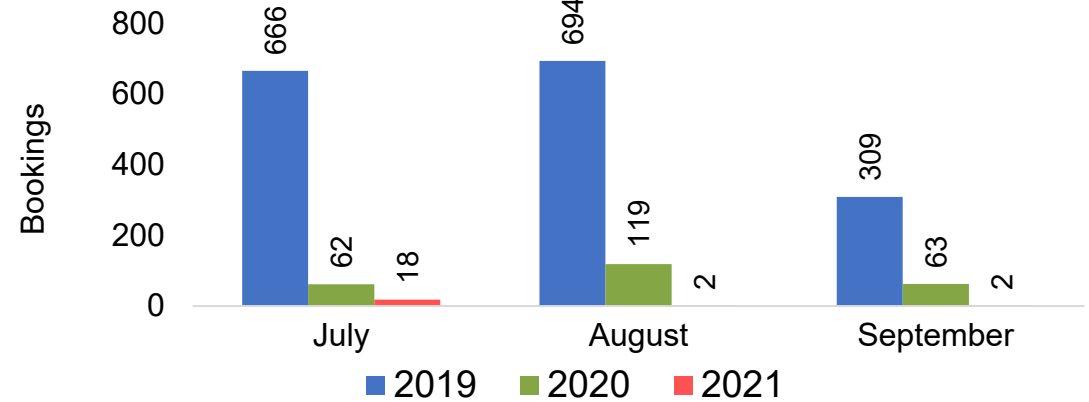

Source: Global Agency Pro as of 06/26/21

O'ahu by Quarter 2021

Travel Agency Booking Pace for Future Arrivals
U.S.

Travel Agency Booking Pace for Future Arrivals
Japan

Travel Agency Booking Pace for Future Arrivals
Canada

Travel Agency Booking Pace for Future Arrivals
Korea

O'ahu by Quarter 2021 (cont.)

Source: Global Agency Pro as of 06/26/21

Maui by Month 2021

Travel Agency Booking Pace for Future Arrivals
U.S.

Travel Agency Booking Pace for Future Arrivals
Japan

Travel Agency Booking Pace for Future Arrivals
Canada

Travel Agency Booking Pace for Future Arrivals
Korea

Maui by Month 2021 (cont.)

Source: Global Agency Pro as of 06/26/21

Maui by Quarter 2021

Travel Agency Booking Pace for Future Arrivals
U.S.