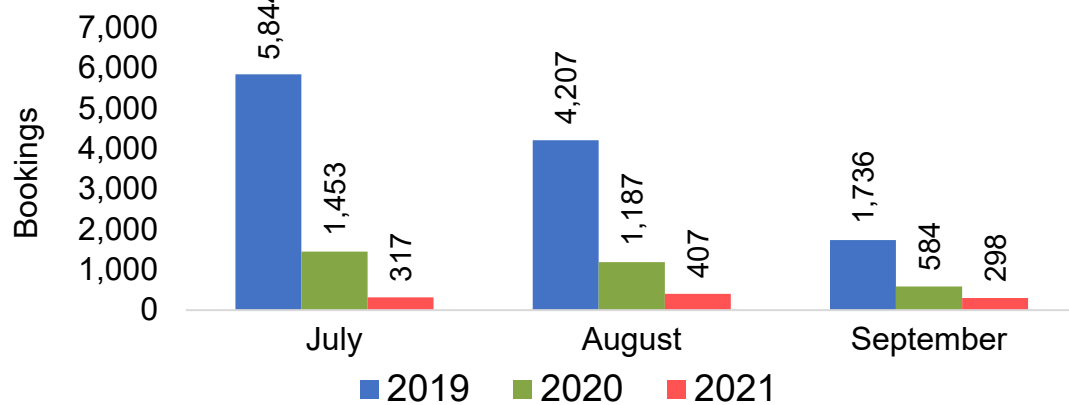

Source: Global Agency Pro as of 06/26/21

O'ahu by Quarter 2021

Travel Agency Booking Pace for Future Arrivals
U.S.

Travel Agency Booking Pace for Future Arrivals
Japan

Travel Agency Booking Pace for Future Arrivals
Canada

Travel Agency Booking Pace for Future Arrivals
Korea

O'ahu by Quarter 2021 (cont.)

Source: Global Agency Pro as of 06/26/21

Maui by Month 2021

Travel Agency Booking Pace for Future Arrivals
U.S.

Travel Agency Booking Pace for Future Arrivals
Japan

Travel Agency Booking Pace for Future Arrivals
Canada

Travel Agency Booking Pace for Future Arrivals
Korea

Maui by Month 2021 (cont.)

Source: Global Agency Pro as of 06/26/21

Maui by Quarter 2021

Travel Agency Booking Pace for Future Arrivals
U.S.