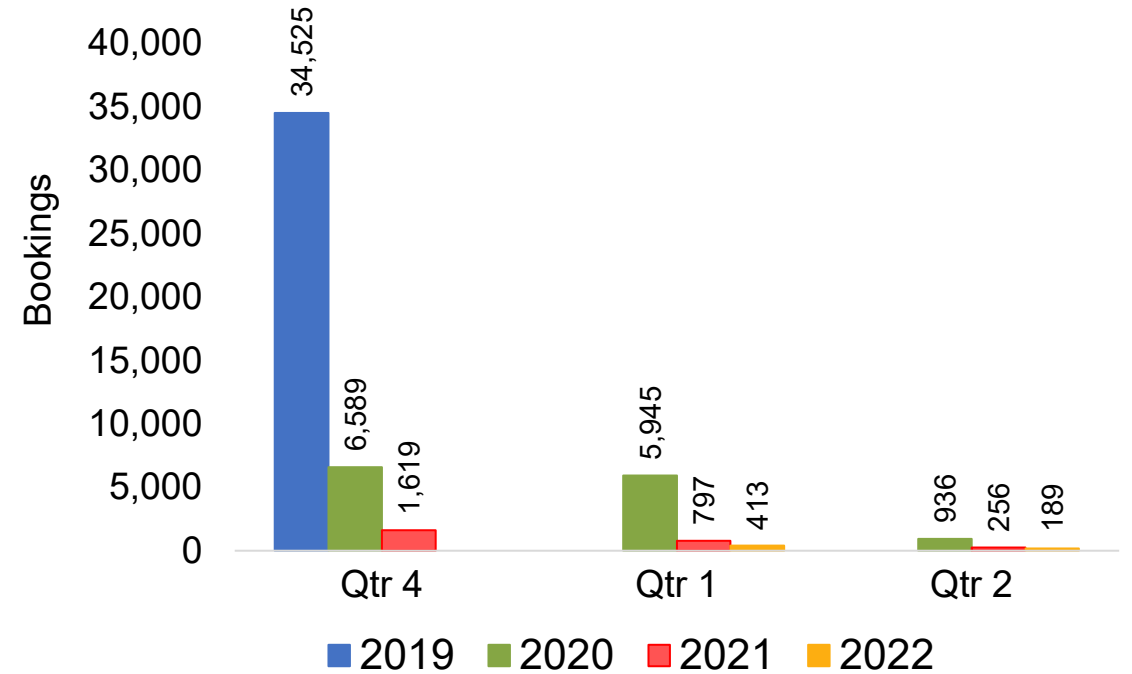

Global Agency Pro Index

- **Bookings**
 - Net sum of the number of visitors (i.e., excluding Hawai'i residents and inter-island travelers) from Sales transactions counted, including Exchanges and Refunds.
- **Booking Date**
 - The date on which the ticket was purchased by the passenger. Also known as the Sales Date.
- **Travel Date**
 - The date on which travel is expected to take place.
- **Point of Origin Country**
 - The country which contains the airport at which the ticket started.
- **Travel Agency**
 - Travel Agency associated with the ticket is doing business (DBA).

US

Travel Agency Booking Pace for Future Arrivals, by Month

Travel Agency Booking Pace for Future Arrivals, by Quarter

Source: Global Agency Pro as of 06/26/21

JAPAN

Travel Agency Booking Pace for Future Arrivals, by Month

Travel Agency Booking Pace for Future Arrivals, by Quarter

Source: Global Agency Pro as of 06/26/21

CANADA

Travel Agency Booking Pace for Future Arrivals, by Month

Travel Agency Booking Pace for Future Arrivals, by Quarter