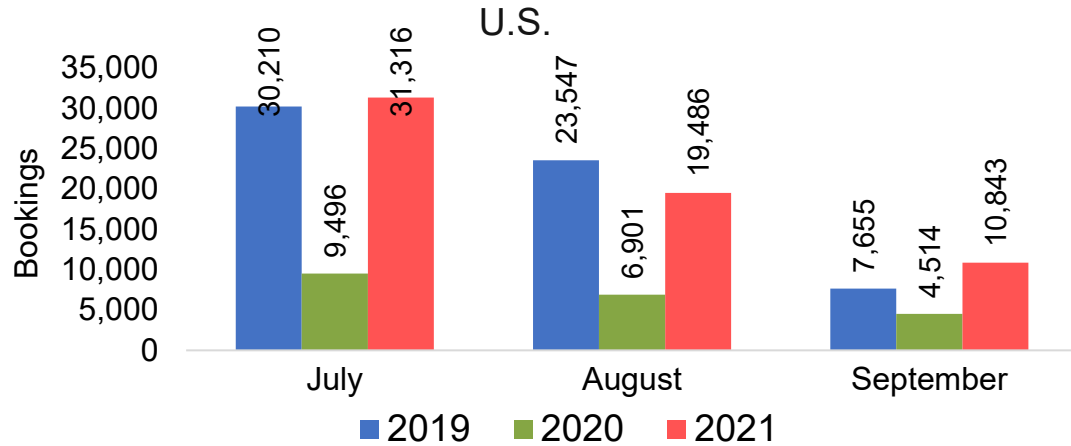

Travel Agency Booking Pace for Future Arrivals
Korea

Source: Global Agency Pro as of 06/26/21

Kaua'i by Month 2021 (cont.)

Source: Global Agency Pro as of 06/26/21

Kaua'i by Quarter 2021

Travel Agency Booking Pace for Future Arrivals
U.S.

Travel Agency Booking Pace for Future Arrivals
Japan

Travel Agency Booking Pace for Future Arrivals
Canada

Travel Agency Booking Pace for Future Arrivals
Korea

Source: Global Agency Pro as of 06/26/21

Kaua'i by Quarter 2021 (cont.)

Source: Global Agency Pro as of 06/26/21

Hawai'i Island by Month 2021

Travel Agency Booking Pace for Future Arrivals

Travel Agency Booking Pace for Future Arrivals

Travel Agency Booking Pace for Future Arrivals