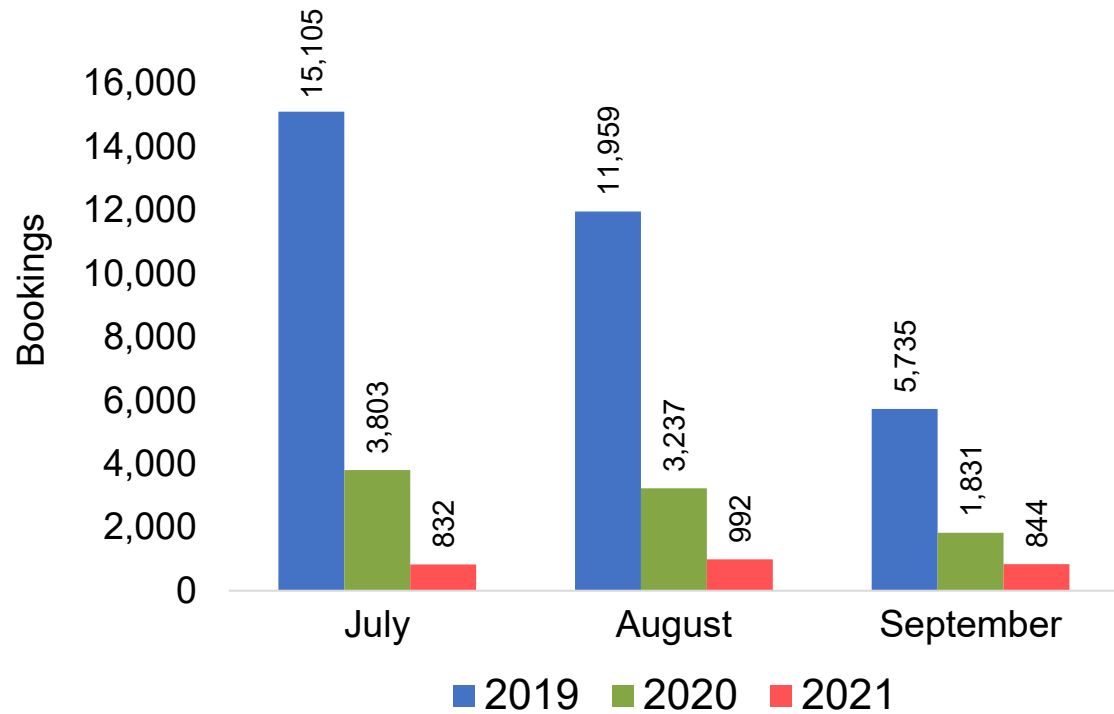

Global Agency Pro Index

- **Bookings**
 - Net sum of the number of visitors (i.e., excluding Hawai'i residents and inter-island travelers) from Sales transactions counted, including Exchanges and Refunds.
- **Booking Date**
 - The date on which the ticket was purchased by the passenger. Also known as the Sales Date.
- **Travel Date**
 - The date on which travel is expected to take place.
- **Point of Origin Country**
 - The country which contains the airport at which the ticket started.
- **Travel Agency**
 - Travel Agency associated with the ticket is doing business (DBA).

US

Travel Agency Booking Pace for Future Arrivals, by Month

Travel Agency Booking Pace for Future Arrivals, by Quarter

Source: Global Agency Pro as of 06/26/21

JAPAN

Travel Agency Booking Pace for Future Arrivals, by Month

Travel Agency Booking Pace for Future Arrivals, by Quarter

Source: Global Agency Pro as of 06/26/21

CANADA

Travel Agency Booking Pace for Future Arrivals, by Month

Travel Agency Booking Pace for Future Arrivals, by Quarter