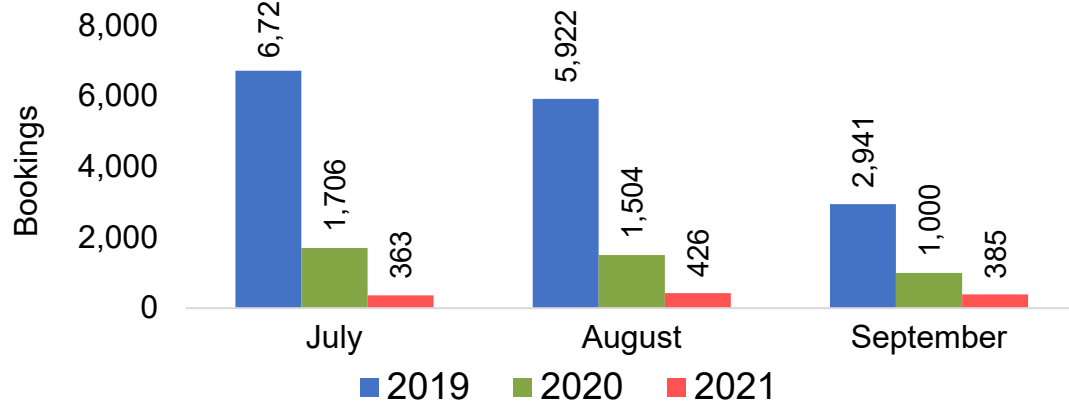

Source: Global Agency Pro as of 06/26/21

KOREA

Travel Agency Booking Pace for Future Arrivals, by Month

Travel Agency Booking Pace for Future Arrivals, by Quarter

Source: Global Agency Pro as of 06/26/21

AUSTRALIA

Travel Agency Booking Pace for Future Arrivals, by Month

Travel Agency Booking Pace for Future Arrivals, by Quarter

Source: Global Agency Pro as of 06/26/21

O'ahu by Month 2021

Travel Agency Booking Pace for Future Arrivals
U.S.

Travel Agency Booking Pace for Future Arrivals
Japan

Travel Agency Booking Pace for Future Arrivals
Canada

Travel Agency Booking Pace for Future Arrivals
Korea

Source: Global Agency Pro as of 06/26/21

O'ahu by Month 2021 (cont.)