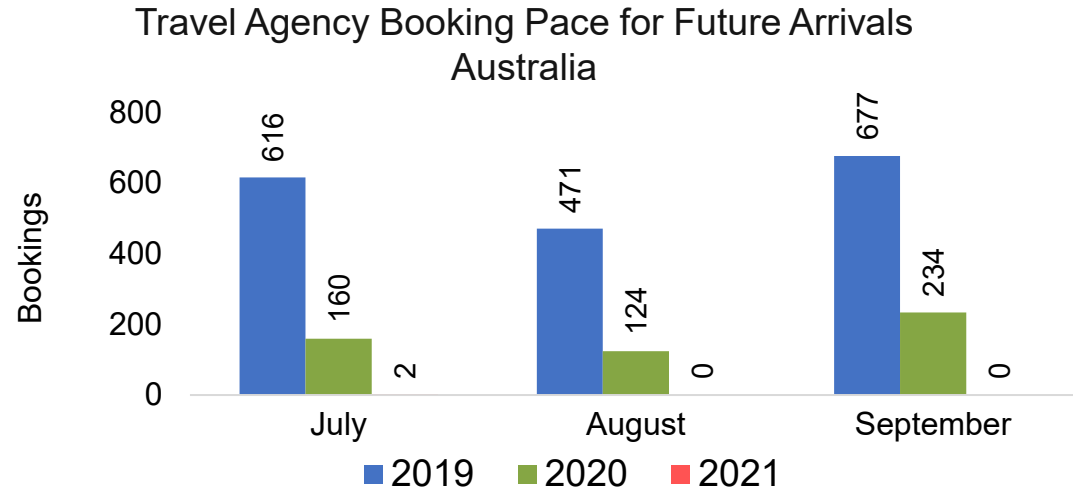

Travel Agency Booking Pace for Future Arrivals
Japan

Travel Agency Booking Pace for Future Arrivals
Canada

Travel Agency Booking Pace for Future Arrivals
Korea

Source: Global Agency Pro as of 06/26/21

O'ahu by Month 2021 (cont.)

Source: Global Agency Pro as of 06/26/21

O'ahu by Quarter 2021

Travel Agency Booking Pace for Future Arrivals
U.S.

Travel Agency Booking Pace for Future Arrivals
Japan

Travel Agency Booking Pace for Future Arrivals
Canada

Travel Agency Booking Pace for Future Arrivals
Korea

O'ahu by Quarter 2021 (cont.)

Source: Global Agency Pro as of 06/26/21

Maui by Month 2021

Travel Agency Booking Pace for Future Arrivals
U.S.

Travel Agency Booking Pace for Future Arrivals
Japan

Travel Agency Booking Pace for Future Arrivals
Canada

Travel Agency Booking Pace for Future Arrivals
Korea

Maui by Month 2021 (cont.)

Source: Global Agency Pro as of 06/26/21

Maui by Quarter 2021

Travel Agency Booking Pace for Future Arrivals
U.S.