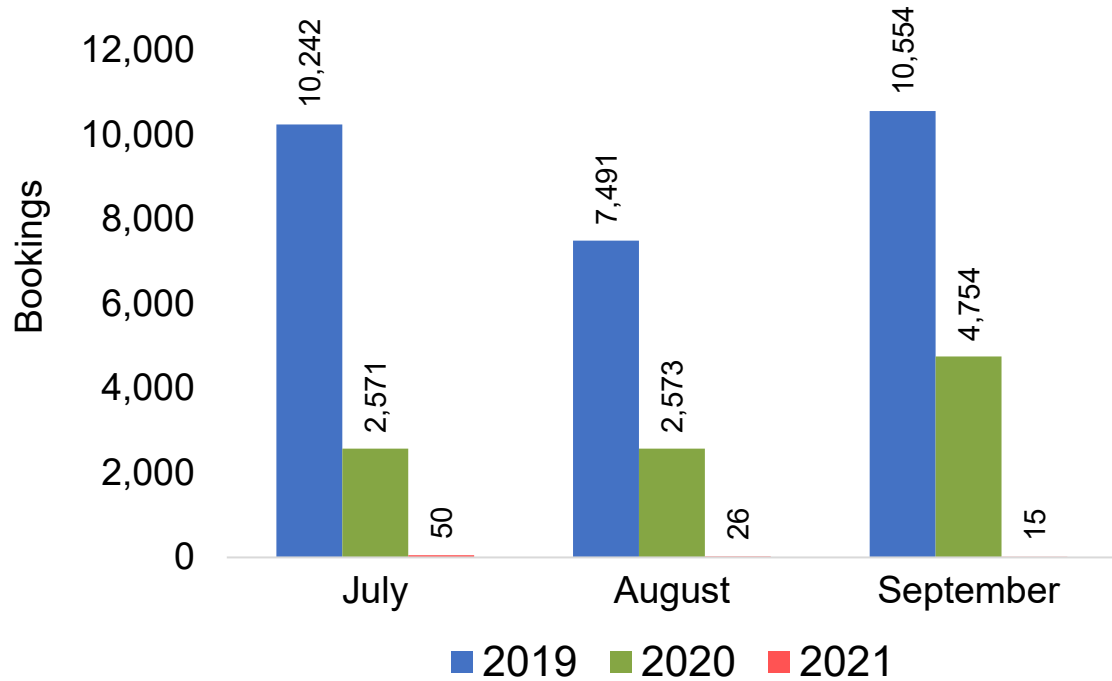

Travel Agency Booking Pace for Future Arrivals, by Quarter

Source: Global Agency Pro as of 06/26/21

CANADA

Travel Agency Booking Pace for Future Arrivals, by Month

Travel Agency Booking Pace for Future Arrivals, by Quarter

Source: Global Agency Pro as of 06/26/21

KOREA

Travel Agency Booking Pace for Future Arrivals, by Month

Travel Agency Booking Pace for Future Arrivals, by Quarter

Source: Global Agency Pro as of 06/26/21

AUSTRALIA

Travel Agency Booking Pace for Future Arrivals, by Month

Travel Agency Booking Pace for Future Arrivals, by Quarter

Source: Global Agency Pro as of 06/26/21

O'ahu by Month 2021

Travel Agency Booking Pace for Future Arrivals
U.S.