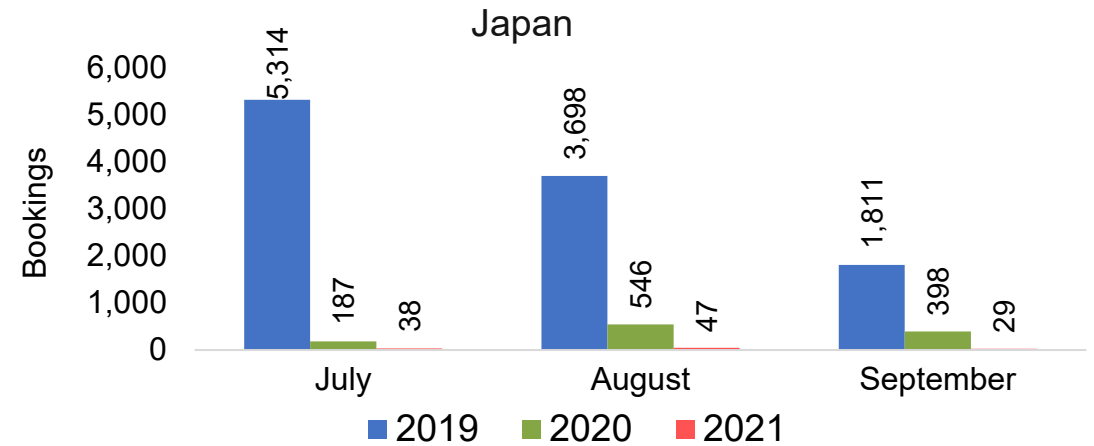

Travel Agency Booking Pace for Future Arrivals
Korea

Source: Global Agency Pro as of 06/26/21

Kaua'i by Month 2021 (cont.)

Source: Global Agency Pro as of 06/26/21

Kaua'i by Quarter 2021

Travel Agency Booking Pace for Future Arrivals
U.S.

Travel Agency Booking Pace for Future Arrivals
Japan

Travel Agency Booking Pace for Future Arrivals
Canada

Travel Agency Booking Pace for Future Arrivals
Korea

Source: Global Agency Pro as of 06/26/21

Kaua'i by Quarter 2021 (cont.)

Source: Global Agency Pro as of 06/26/21

Hawai'i Island by Month 2021

Travel Agency Booking Pace for Future Arrivals

Travel Agency Booking Pace for Future Arrivals

Travel Agency Booking Pace for Future Arrivals