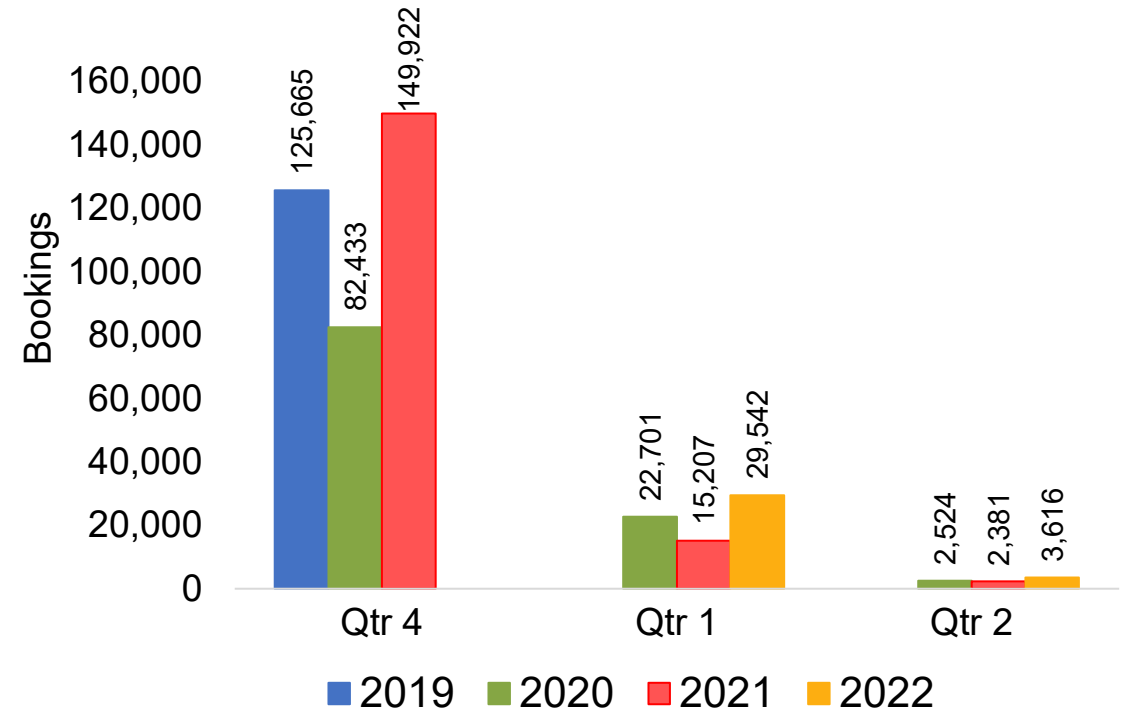

Global Agency Pro Index

- **Bookings**
 - Net sum of the number of visitors (i.e., excluding Hawai'i residents and inter-island travelers) from Sales transactions counted, including Exchanges and Refunds.
- **Booking Date**
 - The date on which the ticket was purchased by the passenger. Also known as the Sales Date.
- **Travel Date**
 - The date on which travel is expected to take place.
- **Point of Origin Country**
 - The country which contains the airport at which the ticket started.
- **Travel Agency**
 - Travel Agency associated with the ticket is doing business (DBA).

US

Travel Agency Booking Pace for Future Arrivals, by Month

Travel Agency Booking Pace for Future Arrivals, by Quarter

Source: Global Agency Pro as of 06/26/21

JAPAN

Travel Agency Booking Pace for Future Arrivals, by Month