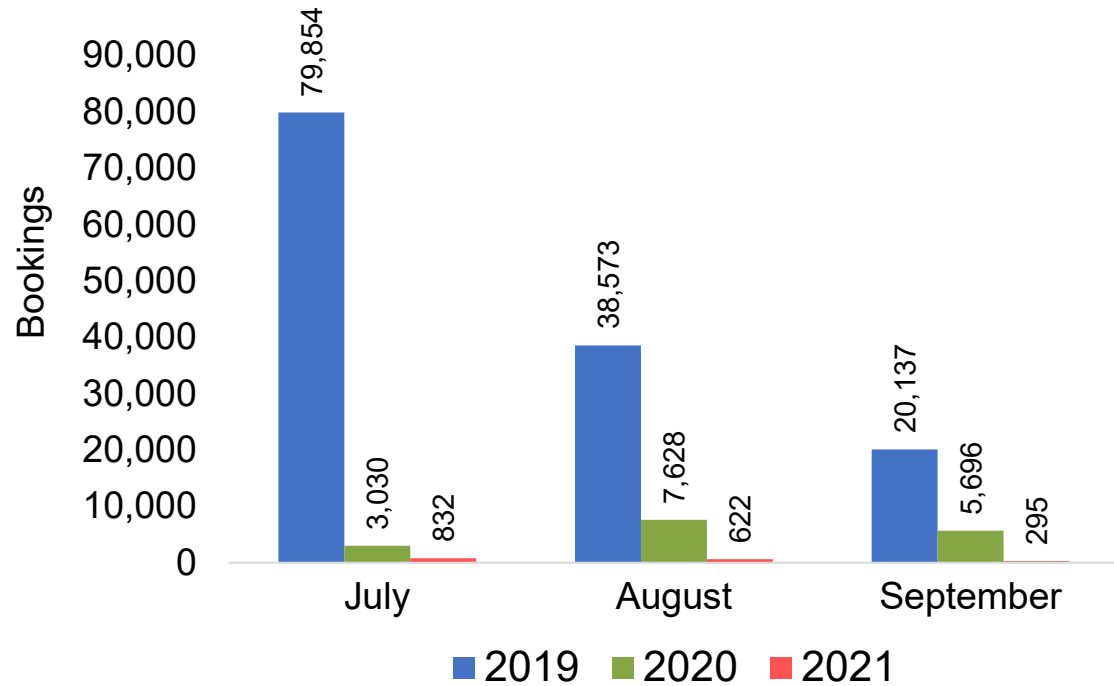

Global Agency Pro Index

- **Bookings**
 - Net sum of the number of visitors (i.e., excluding Hawai'i residents and inter-island travelers) from Sales transactions counted, including Exchanges and Refunds.
- **Booking Date**
 - The date on which the ticket was purchased by the passenger. Also known as the Sales Date.
- **Travel Date**
 - The date on which travel is expected to take place.
- **Point of Origin Country**
 - The country which contains the airport at which the ticket started.
- **Travel Agency**
 - Travel Agency associated with the ticket is doing business (DBA).

US

Travel Agency Booking Pace for Future Arrivals, by Month

Travel Agency Booking Pace for Future Arrivals, by Quarter

Source: Global Agency Pro as of 06/26/21

JAPAN

Travel Agency Booking Pace for Future Arrivals, by Month

Travel Agency Booking Pace for Future Arrivals, by Quarter

Source: Global Agency Pro as of 06/26/21

CANADA

Travel Agency Booking Pace for Future Arrivals, by Month

Travel Agency Booking Pace for Future Arrivals, by Quarter