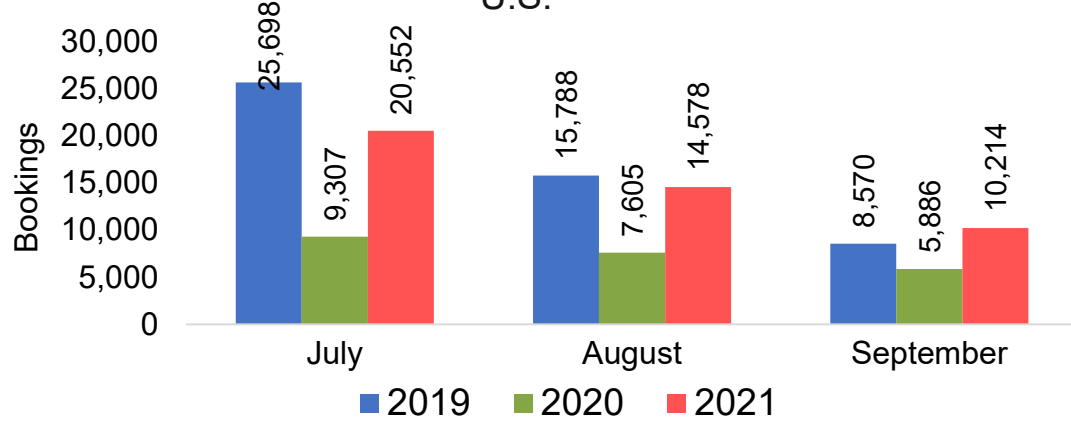

Lānaʻi by Month 2021

Travel Agency Booking Pace for Future Arrivals
U.S.

Travel Agency Booking Pace for Future Arrivals
Japan

Travel Agency Booking Pace for Future Arrivals
Canada

Travel Agency Booking Pace for Future Arrivals
Korea

Source: Global Agency Pro as of 06/26/21

Lānaʻi by Month 2021 (cont.)

Source: Global Agency Pro as of 06/26/21

Lānaʻi by Quarter 2021

Travel Agency Booking Pace for Future Arrivals
U.S.

Travel Agency Booking Pace for Future Arrivals
Japan

Travel Agency Booking Pace for Future Arrivals
Canada

Travel Agency Booking Pace for Future Arrivals
Korea

Source: Global Agency Pro as of 06/26/21

Lānaʻi by Quarter 2021 (cont.)

Travel Agency Booking Pace for Future Arrivals
Australia

Source: Global Agency Pro as of 06/26/21

Kaua'i by Month 2021

Travel Agency Booking Pace for Future Arrivals
U.S.

Travel Agency Booking Pace for Future Arrivals
Japan

Travel Agency Booking Pace for Future Arrivals
Canada