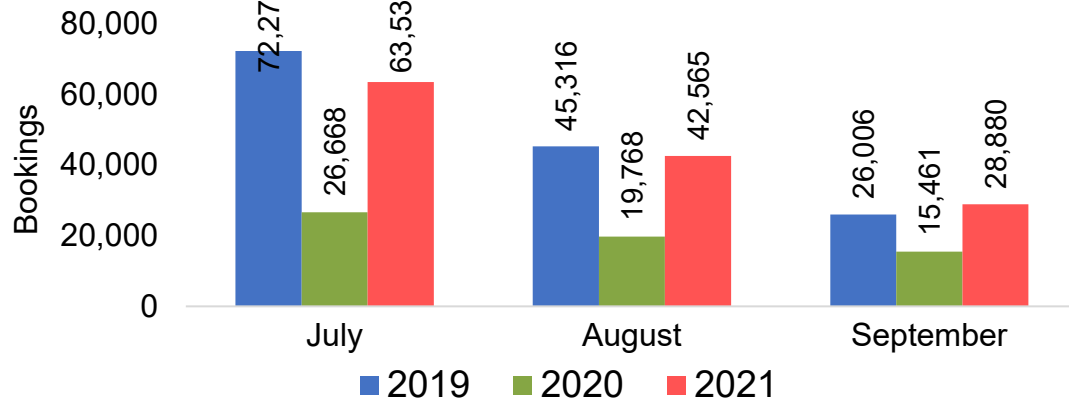

Source: Global Agency Pro as of 06/26/21

O'ahu by Quarter 2021

Travel Agency Booking Pace for Future Arrivals
U.S.

Travel Agency Booking Pace for Future Arrivals
Japan

Travel Agency Booking Pace for Future Arrivals
Canada

Travel Agency Booking Pace for Future Arrivals
Korea

O'ahu by Quarter 2021 (cont.)

Source: Global Agency Pro as of 06/26/21

Maui by Month 2021

Travel Agency Booking Pace for Future Arrivals
U.S.

Travel Agency Booking Pace for Future Arrivals
Japan

Travel Agency Booking Pace for Future Arrivals
Canada

Travel Agency Booking Pace for Future Arrivals
Korea

Maui by Month 2021 (cont.)

Source: Global Agency Pro as of 06/26/21

Maui by Quarter 2021

Travel Agency Booking Pace for Future Arrivals
U.S.