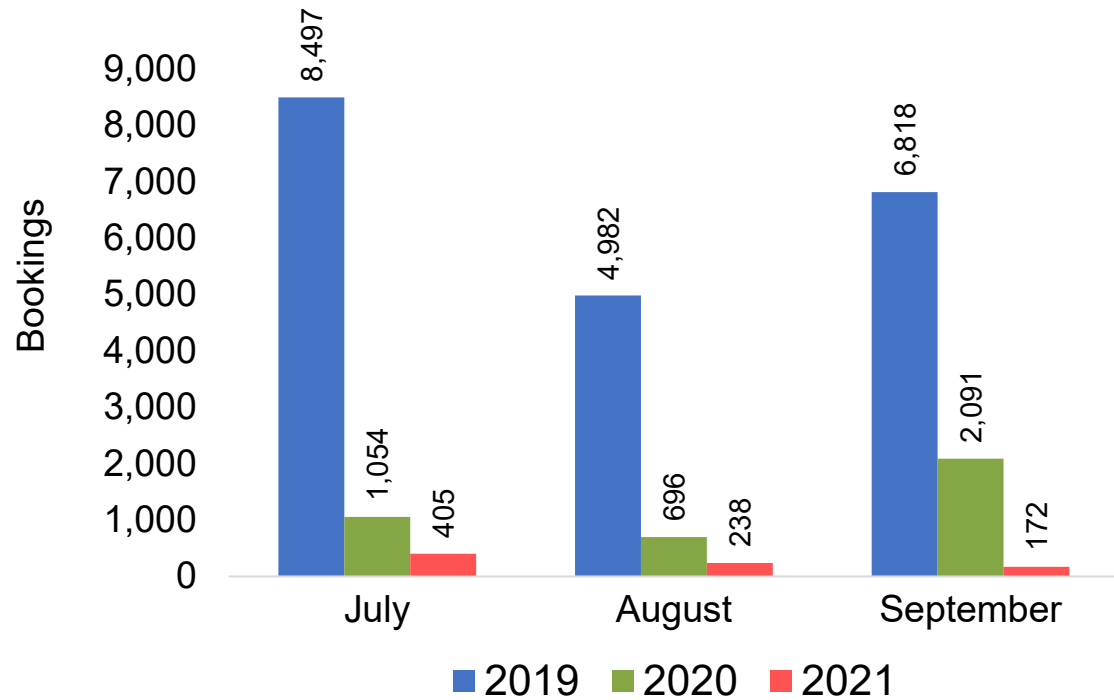

Global Agency Pro Index

- **Bookings**
 - Net sum of the number of visitors (i.e., excluding Hawai'i residents and inter-island travelers) from Sales transactions counted, including Exchanges and Refunds.
- **Booking Date**
 - The date on which the ticket was purchased by the passenger. Also known as the Sales Date.
- **Travel Date**
 - The date on which travel is expected to take place.
- **Point of Origin Country**
 - The country which contains the airport at which the ticket started.
- **Travel Agency**
 - Travel Agency associated with the ticket is doing business (DBA).

US

Travel Agency Booking Pace for Future Arrivals, by Month

Travel Agency Booking Pace for Future Arrivals, by Quarter

Source: Global Agency Pro as of 06/26/21

JAPAN

Travel Agency Booking Pace for Future Arrivals, by Month

Travel Agency Booking Pace for Future Arrivals, by Quarter

Source: Global Agency Pro as of 06/26/21

CANADA

Travel Agency Booking Pace for Future Arrivals, by Month

Travel Agency Booking Pace for Future Arrivals, by Quarter

Source: Global Agency Pro as of 06/26/21

KOREA

Travel Agency Booking Pace for Future Arrivals, by Month

Travel Agency Booking Pace for Future Arrivals, by Quarter

Source: Global Agency Pro as of 06/26/21

AUSTRALIA