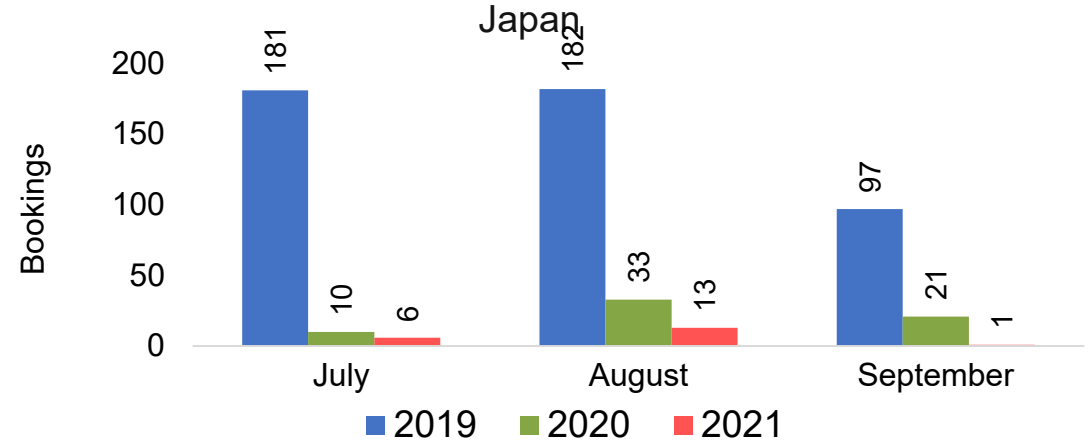

Source: Global Agency Pro as of 06/26/21

Lānaʻi by Month 2021 (cont.)

Source: Global Agency Pro as of 06/26/21

Lānaʻi by Quarter 2021

Travel Agency Booking Pace for Future Arrivals
U.S.

Travel Agency Booking Pace for Future Arrivals
Japan

Travel Agency Booking Pace for Future Arrivals
Canada

Travel Agency Booking Pace for Future Arrivals
Korea

Source: Global Agency Pro as of 06/26/21

Lānaʻi by Quarter 2021 (cont.)

Travel Agency Booking Pace for Future Arrivals
Australia

Source: Global Agency Pro as of 06/26/21

Kaua'i by Month 2021

Travel Agency Booking Pace for Future Arrivals
U.S.

Travel Agency Booking Pace for Future Arrivals
Japan

Travel Agency Booking Pace for Future Arrivals
Canada