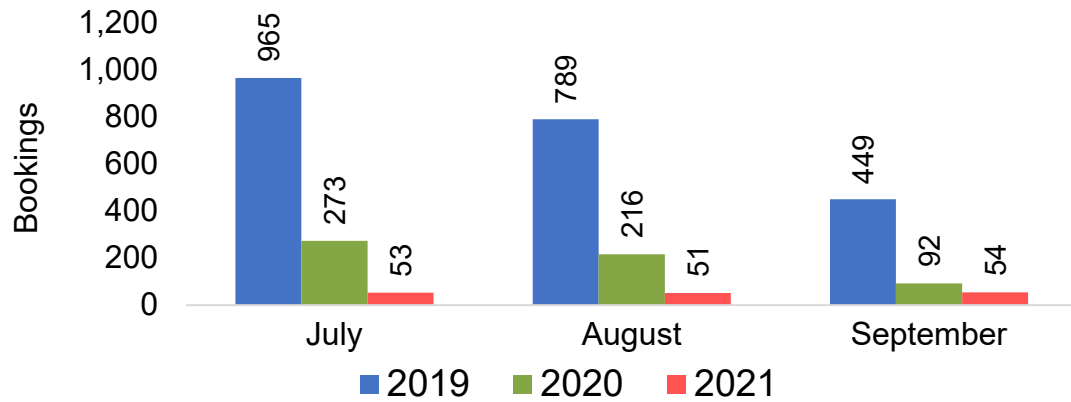

Source: Global Agency Pro as of 06/26/21

Lānaʻi by Month 2021 (cont.)

Source: Global Agency Pro as of 06/26/21

Lānaʻi by Quarter 2021

Travel Agency Booking Pace for Future Arrivals
U.S.

Travel Agency Booking Pace for Future Arrivals
Japan

Travel Agency Booking Pace for Future Arrivals
Canada

Travel Agency Booking Pace for Future Arrivals
Korea

Source: Global Agency Pro as of 06/26/21

Lānaʻi by Quarter 2021 (cont.)

Travel Agency Booking Pace for Future Arrivals
Australia

Source: Global Agency Pro as of 06/26/21

Kaua'i by Month 2021

Travel Agency Booking Pace for Future Arrivals
U.S.

Travel Agency Booking Pace for Future Arrivals
Japan

Travel Agency Booking Pace for Future Arrivals
Canada

Travel Agency Booking Pace for Future Arrivals
Korea

Source: Global Agency Pro as of 06/26/21

Kaua'i by Month 2021 (cont.)

Source: Global Agency Pro as of 06/26/21

Kaua'i by Quarter 2021

Travel Agency Booking Pace for Future Arrivals
U.S.