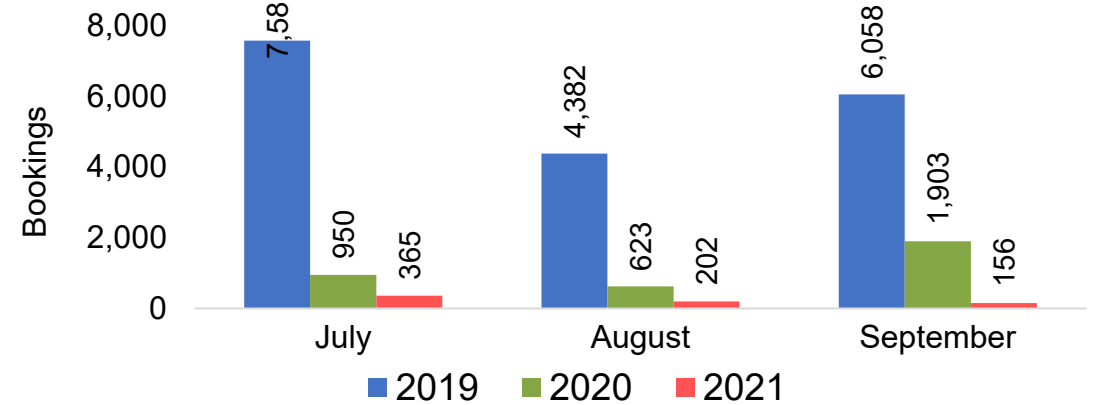

Source: Global Agency Pro as of 06/26/21

KOREA

Travel Agency Booking Pace for Future Arrivals, by Month

Travel Agency Booking Pace for Future Arrivals, by Quarter

Source: Global Agency Pro as of 06/26/21

AUSTRALIA

Travel Agency Booking Pace for Future Arrivals, by Month

Travel Agency Booking Pace for Future Arrivals, by Quarter

Source: Global Agency Pro as of 06/26/21

O'ahu by Month 2021

Travel Agency Booking Pace for Future Arrivals
U.S.

Travel Agency Booking Pace for Future Arrivals
Japan

Travel Agency Booking Pace for Future Arrivals
Canada

Travel Agency Booking Pace for Future Arrivals
Korea

Source: Global Agency Pro as of 06/26/21

O'ahu by Month 2021 (cont.)