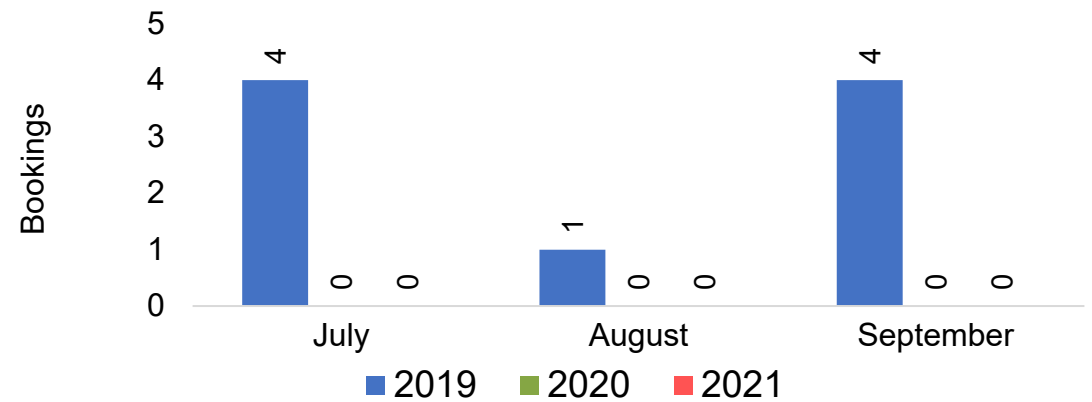

Travel Agency Booking Pace for Future Arrivals
Canada

Travel Agency Booking Pace for Future Arrivals
Korea

Maui by Month 2021 (cont.)

Source: Global Agency Pro as of 06/26/21

Maui by Quarter 2021

Travel Agency Booking Pace for Future Arrivals
U.S.

Travel Agency Booking Pace for Future Arrivals
Japan

Travel Agency Booking Pace for Future Arrivals
Canada

Travel Agency Booking Pace for Future Arrivals
Korea

Maui by Quarter 2021 (cont.)

Travel Agency Booking Pace for Future Arrivals
Australia

Source: Global Agency Pro as of 06/26/21

Moloka'i by Month 2021

Travel Agency Booking Pace for Future Arrivals
U.S.

Travel Agency Booking Pace for Future Arrivals
Japan

Travel Agency Booking Pace for Future Arrivals
Canada