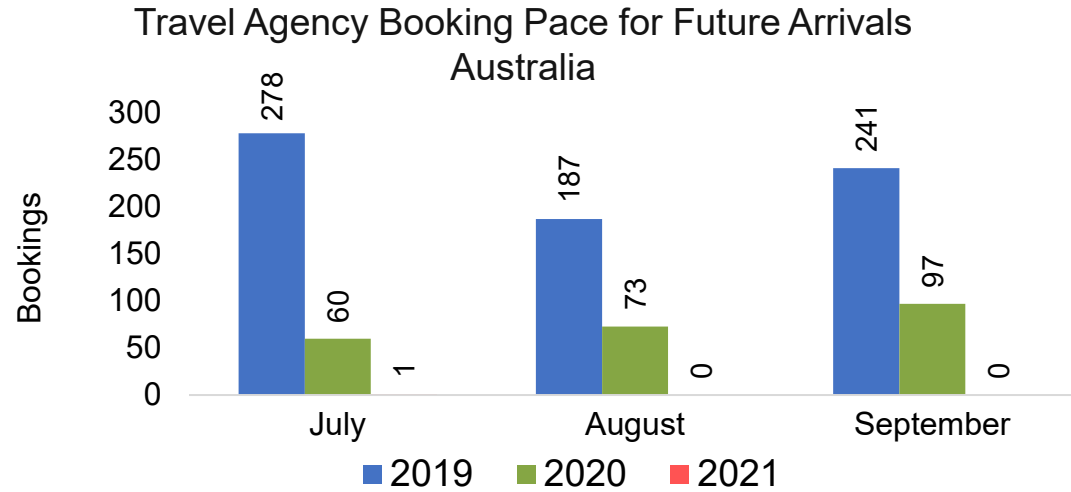

Source: Global Agency Pro as of 06/26/21

Lānaʻi by Month 2021 (cont.)

Source: Global Agency Pro as of 06/26/21

Lānaʻi by Quarter 2021

Travel Agency Booking Pace for Future Arrivals
U.S.

Travel Agency Booking Pace for Future Arrivals
Japan

Travel Agency Booking Pace for Future Arrivals
Canada

Travel Agency Booking Pace for Future Arrivals
Korea

Source: Global Agency Pro as of 06/26/21

Lānaʻi by Quarter 2021 (cont.)

Travel Agency Booking Pace for Future Arrivals
Australia

Source: Global Agency Pro as of 06/26/21

Kaua'i by Month 2021

Travel Agency Booking Pace for Future Arrivals
U.S.

Travel Agency Booking Pace for Future Arrivals
Japan

Travel Agency Booking Pace for Future Arrivals
Canada

Travel Agency Booking Pace for Future Arrivals
Korea

Source: Global Agency Pro as of 06/26/21

Kaua'i by Month 2021 (cont.)

Source: Global Agency Pro as of 06/26/21

Kaua'i by Quarter 2021

Travel Agency Booking Pace for Future Arrivals
U.S.