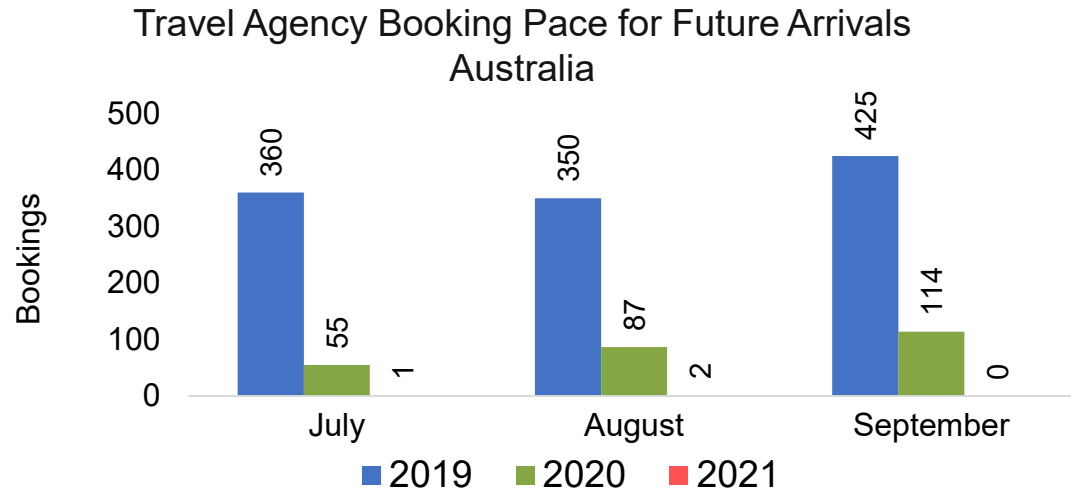

Travel Agency Booking Pace for Future Arrivals
Korea

Source: Global Agency Pro as of 06/26/21

Kaua'i by Month 2021 (cont.)

Source: Global Agency Pro as of 06/26/21

Kaua'i by Quarter 2021

Travel Agency Booking Pace for Future Arrivals
U.S.

Travel Agency Booking Pace for Future Arrivals
Japan

Travel Agency Booking Pace for Future Arrivals
Canada

Travel Agency Booking Pace for Future Arrivals
Korea

Source: Global Agency Pro as of 06/26/21

Kaua'i by Quarter 2021 (cont.)

Source: Global Agency Pro as of 06/26/21

Hawai'i Island by Month 2021

Travel Agency Booking Pace for Future Arrivals

Travel Agency Booking Pace for Future Arrivals

Travel Agency Booking Pace for Future Arrivals

Travel Agency Booking Pace for Future Arrivals

Source: Global Agency Pro as of 06/26/21

Hawai'i Island by Month 2021 (cont.)

Source: Global Agency Pro as of 06/26/21

Hawai'i Island by Quarter 2021

Travel Agency Booking Pace for Future Arrivals
U.S.