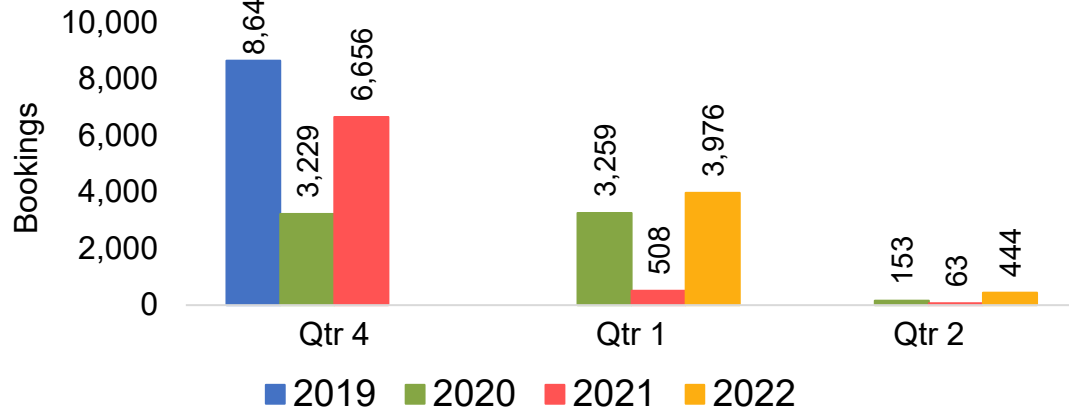

Travel Agency Booking Pace for Future Arrivals
Korea

O'ahu by Quarter 2021 (cont.)

Source: Global Agency Pro as of 06/26/21

Maui by Month 2021

Travel Agency Booking Pace for Future Arrivals
U.S.

Travel Agency Booking Pace for Future Arrivals
Japan

Travel Agency Booking Pace for Future Arrivals
Canada

Travel Agency Booking Pace for Future Arrivals
Korea

Maui by Month 2021 (cont.)

Source: Global Agency Pro as of 06/26/21

Maui by Quarter 2021

Travel Agency Booking Pace for Future Arrivals
U.S.

Travel Agency Booking Pace for Future Arrivals
Japan

Travel Agency Booking Pace for Future Arrivals
Canada

Travel Agency Booking Pace for Future Arrivals
Korea

Maui by Quarter 2021 (cont.)

Travel Agency Booking Pace for Future Arrivals
Australia