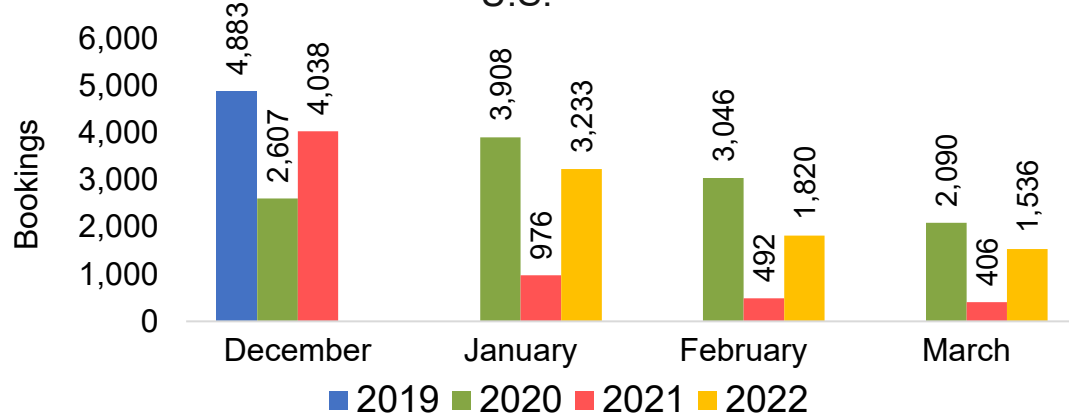

Lānaʻi by Month 2022

Travel Agency Booking Pickup for Future Arrivals

Travel Agency Booking Pickup for Future Arrivals

Travel Agency Booking Pickup for Future Arrivals

Travel Agency Booking Pickup for Future Arrivals

Source: Global Agency Pro as of 11/27/21

Lānaʻi by Month 2022 (cont.)

Source: Global Agency Pro as of 11/27/21

Lānaʻi by Quarter 2022

Travel Agency Booking Pickup for Future Arrivals
U.S.

Travel Agency Booking Pickup for Future Arrivals
Japan

Travel Agency Booking Pickup for Future Arrivals
Canada

Travel Agency Booking Pickup for Future Arrivals
Korea

Source: Global Agency Pro as of 11/27/21

Lānaʻi by Quarter 2022 (cont.)

Source: Global Agency Pro as of 11/27/21

Kaua'i by Month 2022

Travel Agency Booking Pickup for Future Arrivals
U.S.

Travel Agency Booking Pickup for Future Arrivals
Japan

Travel Agency Booking Pickup for Future Arrivals
Canada

Travel Agency Booking Pickup for Future Arrivals
Korea