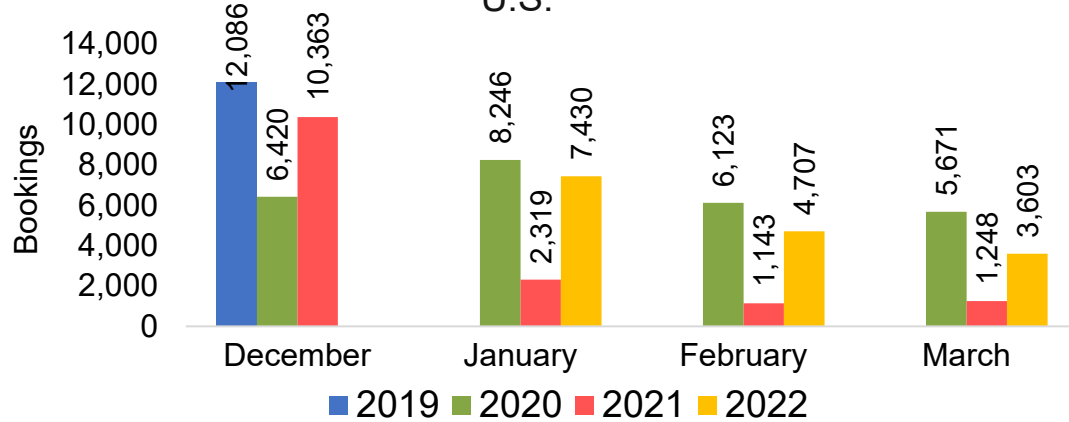

O'ahu by Month 2022 (cont.)

Source: Global Agency Pro as of 11/27/21

O'ahu by Quarter 2022

Travel Agency Booking Pickup for Future Arrivals
U.S.

Travel Agency Booking Pickup for Future Arrivals
Japan

Travel Agency Booking Pickup for Future Arrivals
Canada

Travel Agency Booking Pickup for Future Arrivals
Korea

Source: Global Agency Pro as of 11/27/21

O'ahu by Quarter 2022 (cont.)

Source: Global Agency Pro as of 11/27/21

Maui by Month 2022

Travel Agency Booking Pickup for Future Arrivals
U.S.

Travel Agency Booking Pickup for Future Arrivals
Japan

Travel Agency Booking Pickup for Future Arrivals
Canada

Travel Agency Booking Pickup for Future Arrivals
Korea

Source: Global Agency Pro as of 11/27/21

Maui by Month 2022 (cont.)

Source: Global Agency Pro as of 11/27/21

Maui by Quarter 2022

Travel Agency Booking Pickup for Future Arrivals
U.S.

Travel Agency Booking Pickup for Future Arrivals
Japan

Travel Agency Booking Pickup for Future Arrivals
Canada