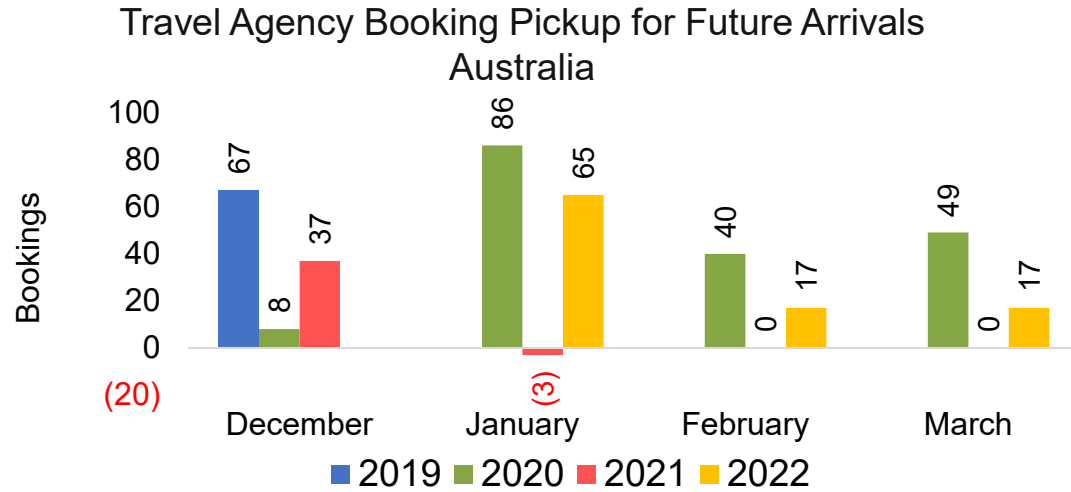

O'ahu by Month 2022 (cont.)

Source: Global Agency Pro as of 11/27/21

O'ahu by Quarter 2022

Travel Agency Booking Pickup for Future Arrivals
U.S.

Travel Agency Booking Pickup for Future Arrivals
Japan

Travel Agency Booking Pickup for Future Arrivals
Canada

Travel Agency Booking Pickup for Future Arrivals
Korea

Source: Global Agency Pro as of 11/27/21

O'ahu by Quarter 2022 (cont.)

Source: Global Agency Pro as of 11/27/21

Maui by Month 2022

Travel Agency Booking Pickup for Future Arrivals
U.S.

Travel Agency Booking Pickup for Future Arrivals
Japan

Travel Agency Booking Pickup for Future Arrivals
Canada

Travel Agency Booking Pickup for Future Arrivals
Korea

Source: Global Agency Pro as of 11/27/21

Maui by Month 2022 (cont.)

Source: Global Agency Pro as of 11/27/21

Maui by Quarter 2022

Travel Agency Booking Pickup for Future Arrivals
U.S.

Travel Agency Booking Pickup for Future Arrivals
Japan

Travel Agency Booking Pickup for Future Arrivals
Canada