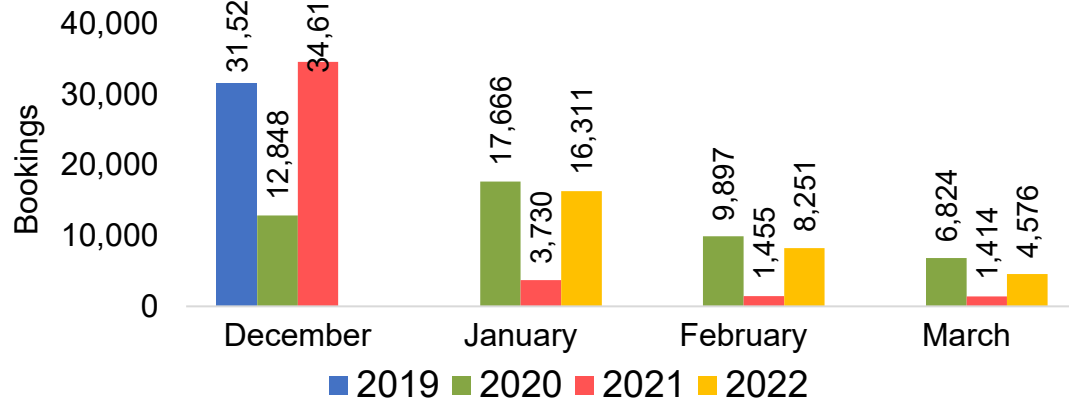

Source: Global Agency Pro as of 11/27/21

KOREA

Travel Agency Booking Pickup for Future Arrivals, by Month

Travel Agency Booking Pickup for Future Arrivals, by Quarter

Source: Global Agency Pro as of 11/27/21

AUSTRALIA

Travel Agency Booking Pickup for Future Arrivals, by Month

Travel Agency Booking Pickup for Future Arrivals, by Quarter

Source: Global Agency Pro as of 11/27/21

O'ahu by Month 2022

Travel Agency Booking Pickup for Future Arrivals
U.S.

Travel Agency Booking Pickup for Future Arrivals
Japan

Travel Agency Booking Pickup for Future Arrivals
Canada

Travel Agency Booking Pickup for Future Arrivals
Korea

Source: Global Agency Pro as of 11/27/21

O'ahu by Month 2022 (cont.)

Source: Global Agency Pro as of 11/27/21

O'ahu by Quarter 2022

Travel Agency Booking Pickup for Future Arrivals
U.S.

Travel Agency Booking Pickup for Future Arrivals
Japan

Travel Agency Booking Pickup for Future Arrivals
Canada