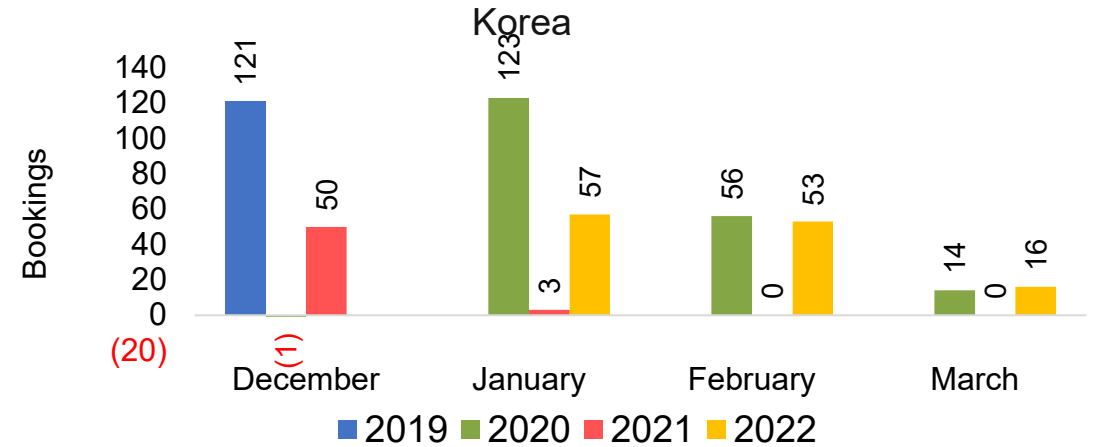

Source: Global Agency Pro as of 11/27/21

Kaua'i by Month 2022 (cont.)

Travel Agency Booking Pickup for Future Arrivals
Australia

Source: Global Agency Pro as of 11/27/21

Kaua'i by Quarter 2022

Travel Agency Booking Pickup for Future Arrivals
U.S.

Travel Agency Booking Pickup for Future Arrivals
Japan

Travel Agency Booking Pickup for Future Arrivals
Canada

Travel Agency Booking Pickup for Future Arrivals
Korea

Source: Global Agency Pro as of 11/27/21

Kaua'i by Quarter 2022 (cont.)

Source: Global Agency Pro as of 11/27/21

Hawai'i Island by Month 2022

Travel Agency Booking Pickup for Future Arrivals

Travel Agency Booking Pickup for Future Arrivals

Travel Agency Booking Pickup for Future Arrivals

Travel Agency Booking Pickup for Future Arrivals

Source: Global Agency Pro as of 11/27/21

Hawai'i Island by Month 2022 (cont.)

Source: Global Agency Pro as of 11/27/21

Hawai'i Island by Quarter 2022

Travel Agency Booking Pickup for Future Arrivals
U.S.