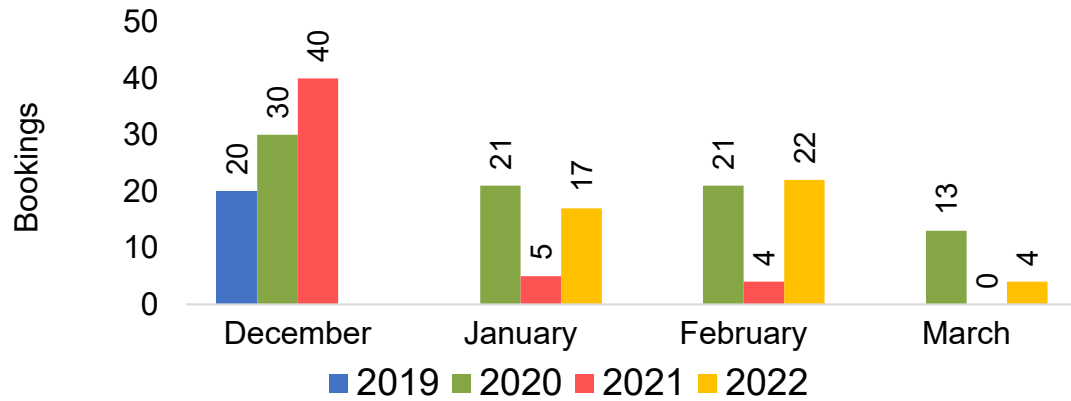

Maui by Month 2022 (cont.)

Source: Global Agency Pro as of 11/27/21

Maui by Quarter 2022

Travel Agency Booking Pickup for Future Arrivals
U.S.

Travel Agency Booking Pickup for Future Arrivals
Japan

Travel Agency Booking Pickup for Future Arrivals
Canada

Travel Agency Booking Pickup for Future Arrivals
Korea

Source: Global Agency Pro as of 11/27/21

Maui by Quarter 2022 (cont.)

Source: Global Agency Pro as of 11/27/21

Moloka'i by Month 2022

Travel Agency Booking Pickup for Future Arrivals
U.S.

Travel Agency Booking Pickup for Future Arrivals
Japan

Travel Agency Booking Pickup for Future Arrivals
Canada

Travel Agency Booking Pickup for Future Arrivals
Korea

Source: Global Agency Pro as of 11/27/21

Moloka'i by Month 2022 (cont.)

Source: Global Agency Pro as of 11/27/21

Moloka'i by Quarter 2022

Travel Agency Booking Pickup for Future Arrivals
U.S.

Travel Agency Booking Pickup for Future Arrivals
Japan