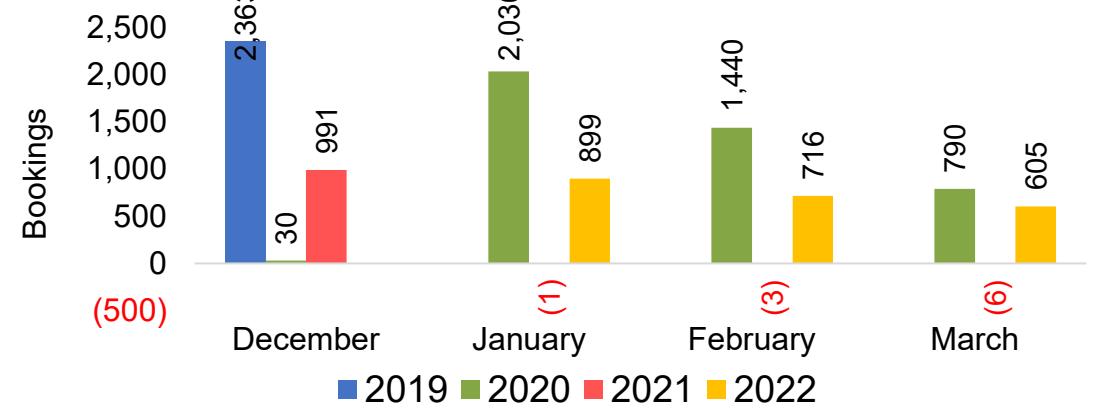

Source: Global Agency Pro as of 11/27/21

KOREA

Travel Agency Booking Pickup for Future Arrivals, by Month

Travel Agency Booking Pickup for Future Arrivals, by Quarter

Source: Global Agency Pro as of 11/27/21

AUSTRALIA

Travel Agency Booking Pickup for Future Arrivals, by Month

Travel Agency Booking Pickup for Future Arrivals, by Quarter

Source: Global Agency Pro as of 11/27/21

O'ahu by Month 2022

Travel Agency Booking Pickup for Future Arrivals
U.S.

Travel Agency Booking Pickup for Future Arrivals
Japan

Travel Agency Booking Pickup for Future Arrivals
Canada

Travel Agency Booking Pickup for Future Arrivals
Korea

Source: Global Agency Pro as of 11/27/21

O'ahu by Month 2022 (cont.)

Source: Global Agency Pro as of 11/27/21

O'ahu by Quarter 2022

Travel Agency Booking Pickup for Future Arrivals
U.S.

Travel Agency Booking Pickup for Future Arrivals
Japan

Travel Agency Booking Pickup for Future Arrivals
Canada