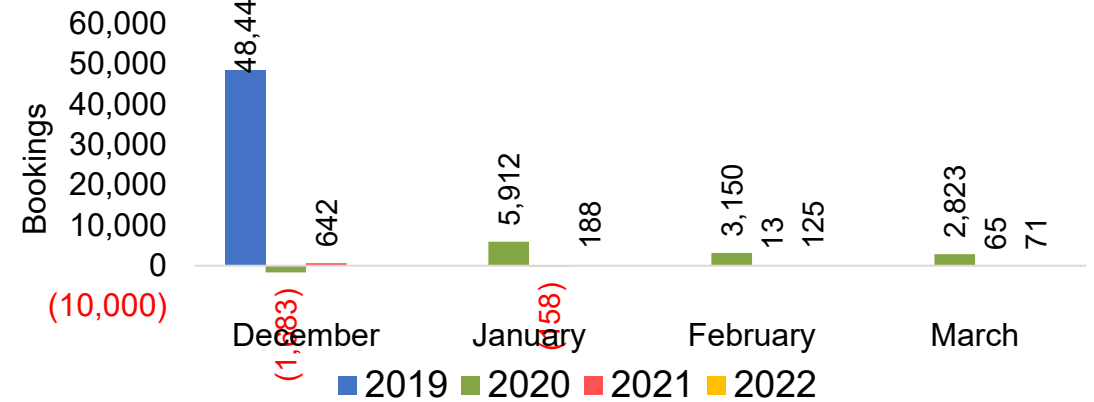

Source: Global Agency Pro as of 11/27/21

KOREA

Travel Agency Booking Pickup for Future Arrivals, by Month

Travel Agency Booking Pickup for Future Arrivals, by Quarter

Source: Global Agency Pro as of 11/27/21

AUSTRALIA

Travel Agency Booking Pickup for Future Arrivals, by Month

Travel Agency Booking Pickup for Future Arrivals, by Quarter

Source: Global Agency Pro as of 11/27/21

O'ahu by Month 2022

Travel Agency Booking Pickup for Future Arrivals
U.S.

Travel Agency Booking Pickup for Future Arrivals
Japan

Travel Agency Booking Pickup for Future Arrivals
Canada

Travel Agency Booking Pickup for Future Arrivals
Korea

Source: Global Agency Pro as of 11/27/21

O'ahu by Month 2022 (cont.)

Source: Global Agency Pro as of 11/27/21

O'ahu by Quarter 2022

Travel Agency Booking Pickup for Future Arrivals
U.S.

Travel Agency Booking Pickup for Future Arrivals
Japan

Travel Agency Booking Pickup for Future Arrivals
Canada