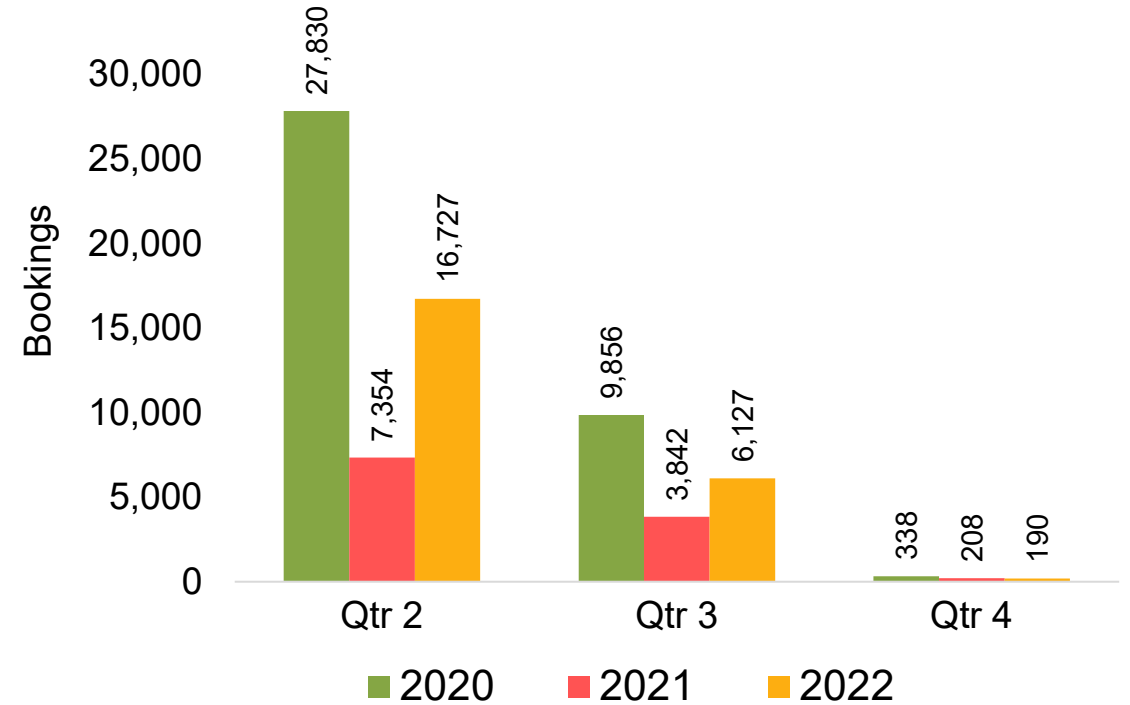

Global Agency Pro Index

- **Bookings**
 - Net sum of the number of visitors (i.e., excluding Hawai'i residents and inter-island travelers) from Sales transactions counted, including Exchanges and Refunds.
- **Booking Pickup**
 - Net difference in month-over-month (or quarter-over-quarter) bookings.
- **Booking Date**
 - The date on which the ticket was purchased by the passenger. Also known as the Sales Date.
- **Travel Date**
 - The date on which travel is expected to take place.
- **Point of Origin Country**
 - The country which contains the airport at which the ticket started.
- **Travel Agency**
 - Travel Agency associated with the ticket is doing business (DBA).

US

Travel Agency Booking Pickup for Future Arrivals, by Month

Travel Agency Booking Pickup for Future Arrivals, by Quarter

Source: Global Agency Pro as of 11/27/21

JAPAN

Travel Agency Booking Pickup for Future Arrivals, by Month