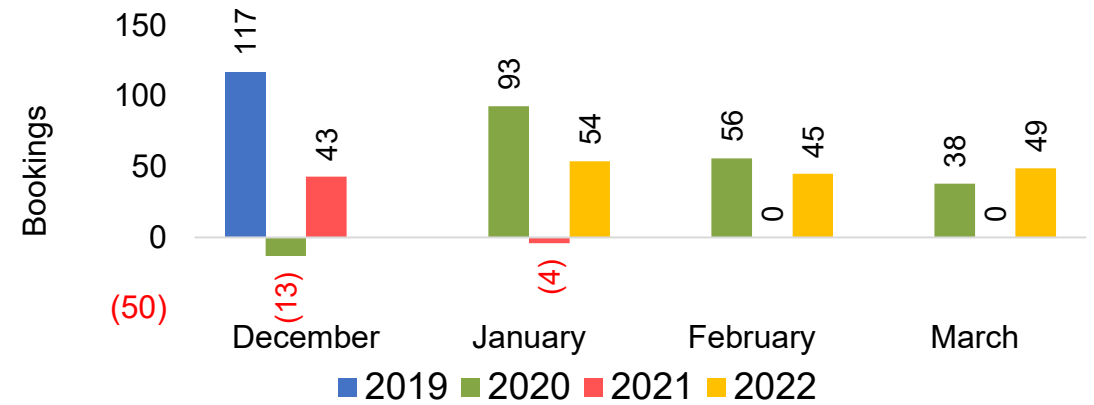

O'ahu by Month 2022 (cont.)

Source: Global Agency Pro as of 11/27/21

O'ahu by Quarter 2022

Travel Agency Booking Pickup for Future Arrivals
U.S.

Travel Agency Booking Pickup for Future Arrivals
Japan

Travel Agency Booking Pickup for Future Arrivals
Canada

Travel Agency Booking Pickup for Future Arrivals
Korea

Source: Global Agency Pro as of 11/27/21

O'ahu by Quarter 2022 (cont.)

Source: Global Agency Pro as of 11/27/21

Maui by Month 2022

Travel Agency Booking Pickup for Future Arrivals
U.S.

Travel Agency Booking Pickup for Future Arrivals
Japan

Travel Agency Booking Pickup for Future Arrivals
Canada

Travel Agency Booking Pickup for Future Arrivals
Korea

Source: Global Agency Pro as of 11/27/21

Maui by Month 2022 (cont.)

Source: Global Agency Pro as of 11/27/21

Maui by Quarter 2022

Travel Agency Booking Pickup for Future Arrivals
U.S.

Travel Agency Booking Pickup for Future Arrivals
Japan

Travel Agency Booking Pickup for Future Arrivals
Canada