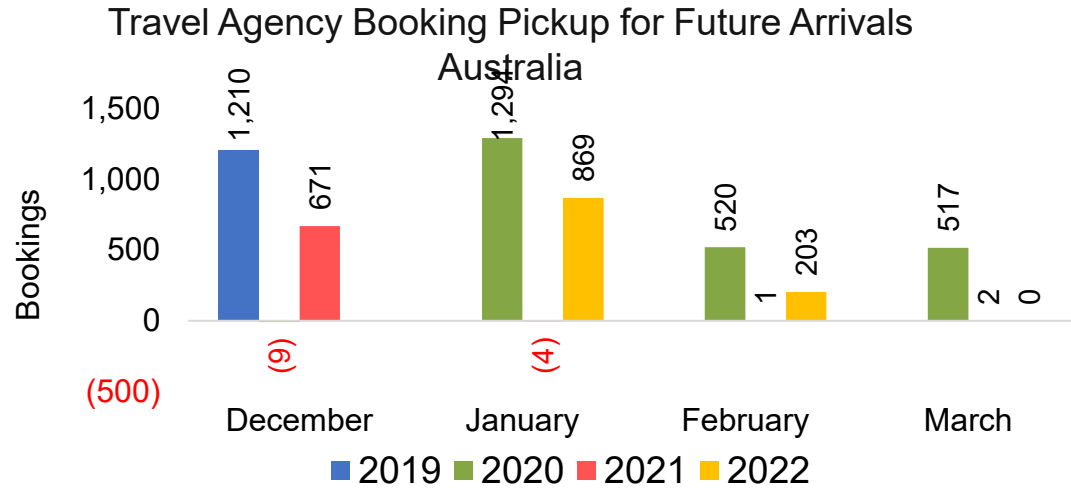

AUSTRALIA

Travel Agency Booking Pickup for Future Arrivals, by Month

Travel Agency Booking Pickup for Future Arrivals, by Quarter

Source: Global Agency Pro as of 11/27/21

O'ahu by Month 2022

Travel Agency Booking Pickup for Future Arrivals
U.S.

Travel Agency Booking Pickup for Future Arrivals
Japan

Travel Agency Booking Pickup for Future Arrivals
Canada

Travel Agency Booking Pickup for Future Arrivals
Korea

Source: Global Agency Pro as of 11/27/21

O'ahu by Month 2022 (cont.)

Source: Global Agency Pro as of 11/27/21

O'ahu by Quarter 2022

Travel Agency Booking Pickup for Future Arrivals
U.S.

Travel Agency Booking Pickup for Future Arrivals
Japan

Travel Agency Booking Pickup for Future Arrivals
Canada

Travel Agency Booking Pickup for Future Arrivals
Korea

Source: Global Agency Pro as of 11/27/21

O'ahu by Quarter 2022 (cont.)

Source: Global Agency Pro as of 11/27/21

Maui by Month 2022

Travel Agency Booking Pickup for Future Arrivals
U.S.