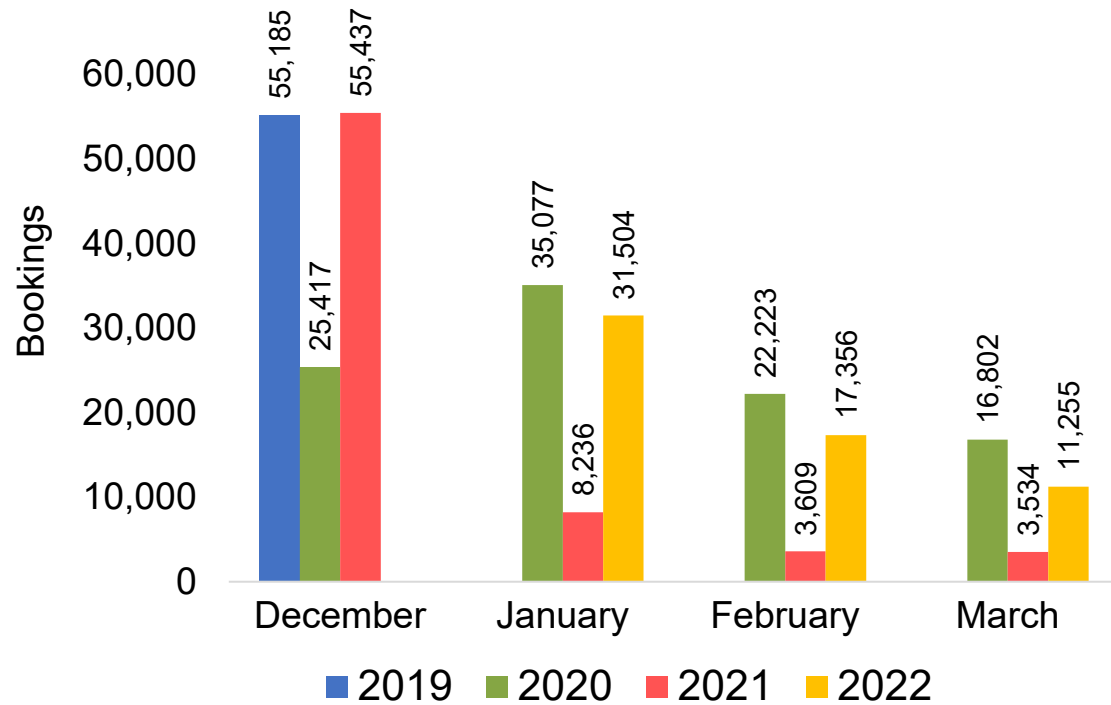

TRAVEL AGENCY BOOKING PICKUP

NOVEMBER 29, 2021

Global Agency Pro

- HTA subscribes to Global Agency Pro, an online travel distribution system consisting of Travel Agency data.
- Global Agency Pro provides access to over 90% of the world's Travel Agency airline transactions.
- The database consists of five years of historical ticketing data and one year of advance purchase data.
- The information is updated daily with a recency of two days prior to current date.

Global Agency Pro Index

- **Bookings**
 - Net sum of the number of visitors (i.e., excluding Hawai'i residents and inter-island travelers) from Sales transactions counted, including Exchanges and Refunds.
- **Booking Pickup**
 - Net difference in month-over-month (or quarter-over-quarter) bookings.
- **Booking Date**
 - The date on which the ticket was purchased by the passenger. Also known as the Sales Date.
- **Travel Date**
 - The date on which travel is expected to take place.
- **Point of Origin Country**
 - The country which contains the airport at which the ticket started.
- **Travel Agency**
 - Travel Agency associated with the ticket is doing business (DBA).

US

Travel Agency Booking Pickup for Future Arrivals, by Month

Travel Agency Booking Pickup for Future Arrivals, by Quarter

Source: Global Agency Pro as of 11/27/21

JAPAN

Travel Agency Booking Pickup for Future Arrivals, by Month