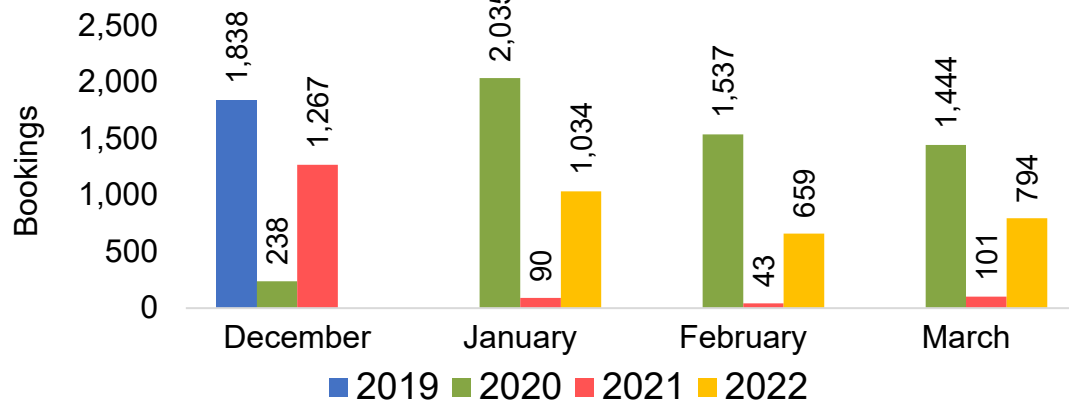

O'ahu by Month 2022 (cont.)

Source: Global Agency Pro as of 11/27/21

O'ahu by Quarter 2022

Travel Agency Booking Pickup for Future Arrivals
U.S.

Travel Agency Booking Pickup for Future Arrivals
Japan

Travel Agency Booking Pickup for Future Arrivals
Canada

Travel Agency Booking Pickup for Future Arrivals
Korea

Source: Global Agency Pro as of 11/27/21

O'ahu by Quarter 2022 (cont.)

Source: Global Agency Pro as of 11/27/21

Maui by Month 2022

Travel Agency Booking Pickup for Future Arrivals
U.S.

Travel Agency Booking Pickup for Future Arrivals
Japan

Travel Agency Booking Pickup for Future Arrivals
Canada

Travel Agency Booking Pickup for Future Arrivals
Korea

Source: Global Agency Pro as of 11/27/21

Maui by Month 2022 (cont.)

Source: Global Agency Pro as of 11/27/21

Maui by Quarter 2022

Travel Agency Booking Pickup for Future Arrivals
U.S.

Travel Agency Booking Pickup for Future Arrivals
Japan

Travel Agency Booking Pickup for Future Arrivals
Canada