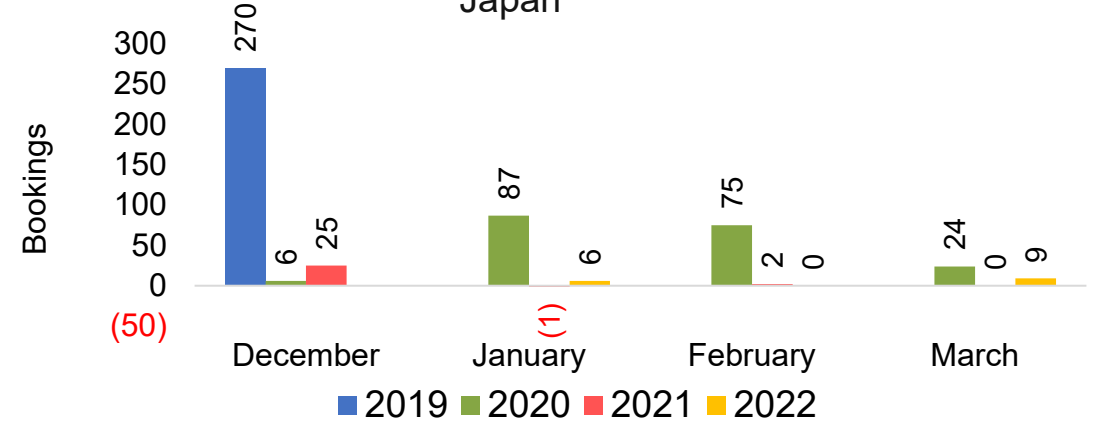

O'ahu by Month 2022 (cont.)

Source: Global Agency Pro as of 11/27/21

O'ahu by Quarter 2022

Travel Agency Booking Pickup for Future Arrivals
U.S.

Travel Agency Booking Pickup for Future Arrivals
Japan

Travel Agency Booking Pickup for Future Arrivals
Canada

Travel Agency Booking Pickup for Future Arrivals
Korea

Source: Global Agency Pro as of 11/27/21

O'ahu by Quarter 2022 (cont.)

Source: Global Agency Pro as of 11/27/21

Maui by Month 2022

Travel Agency Booking Pickup for Future Arrivals
U.S.

Travel Agency Booking Pickup for Future Arrivals
Japan

Travel Agency Booking Pickup for Future Arrivals
Canada

Travel Agency Booking Pickup for Future Arrivals
Korea

Source: Global Agency Pro as of 11/27/21

Maui by Month 2022 (cont.)

Source: Global Agency Pro as of 11/27/21

Maui by Quarter 2022

Travel Agency Booking Pickup for Future Arrivals
U.S.

Travel Agency Booking Pickup for Future Arrivals
Japan

Travel Agency Booking Pickup for Future Arrivals
Canada