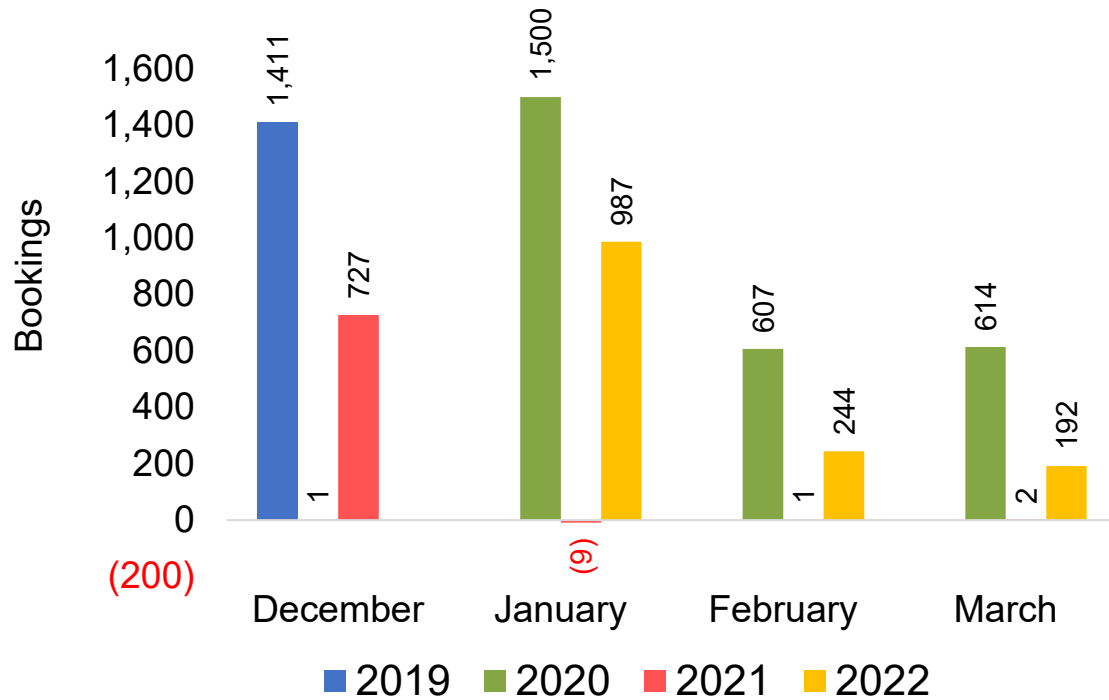

Travel Agency Booking Pickup for Future Arrivals, by Quarter

Source: Global Agency Pro as of 11/27/21

CANADA

Travel Agency Booking Pickup for Future Arrivals, by Month

Travel Agency Booking Pickup for Future Arrivals, by Quarter

Source: Global Agency Pro as of 11/27/21

KOREA

Travel Agency Booking Pickup for Future Arrivals, by Month

Travel Agency Booking Pickup for Future Arrivals, by Quarter

Source: Global Agency Pro as of 11/27/21

AUSTRALIA

Travel Agency Booking Pickup for Future Arrivals, by Month

Travel Agency Booking Pickup for Future Arrivals, by Quarter

Source: Global Agency Pro as of 11/27/21

O'ahu by Month 2022

Travel Agency Booking Pickup for Future Arrivals
U.S.