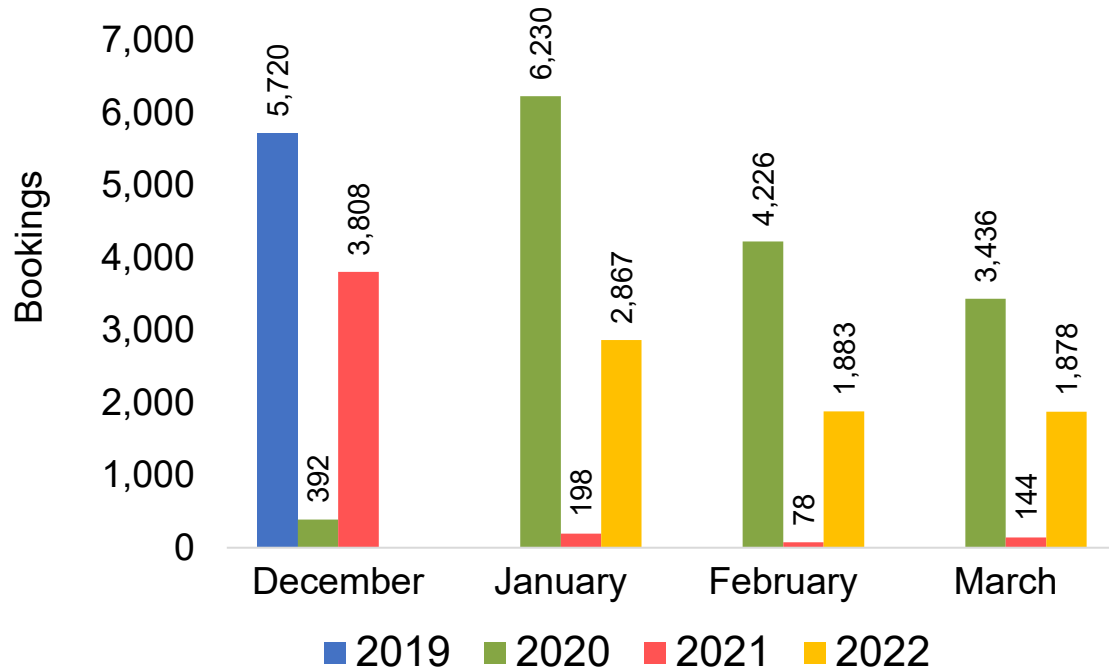

Global Agency Pro Index

- **Bookings**
 - Net sum of the number of visitors (i.e., excluding Hawai'i residents and inter-island travelers) from Sales transactions counted, including Exchanges and Refunds.
- **Booking Pickup**
 - Net difference in month-over-month (or quarter-over-quarter) bookings.
- **Booking Date**
 - The date on which the ticket was purchased by the passenger. Also known as the Sales Date.
- **Travel Date**
 - The date on which travel is expected to take place.
- **Point of Origin Country**
 - The country which contains the airport at which the ticket started.
- **Travel Agency**
 - Travel Agency associated with the ticket is doing business (DBA).

US

Travel Agency Booking Pickup for Future Arrivals, by Month

Travel Agency Booking Pickup for Future Arrivals, by Quarter

Source: Global Agency Pro as of 11/27/21

JAPAN

Travel Agency Booking Pickup for Future Arrivals, by Month

Travel Agency Booking Pickup for Future Arrivals, by Quarter

Source: Global Agency Pro as of 11/27/21

CANADA

Travel Agency Booking Pickup for Future Arrivals, by Month

Travel Agency Booking Pickup for Future Arrivals, by Quarter

Source: Global Agency Pro as of 11/27/21

KOREA

Travel Agency Booking Pickup for Future Arrivals, by Month

Travel Agency Booking Pickup for Future Arrivals, by Quarter

Source: Global Agency Pro as of 11/27/21