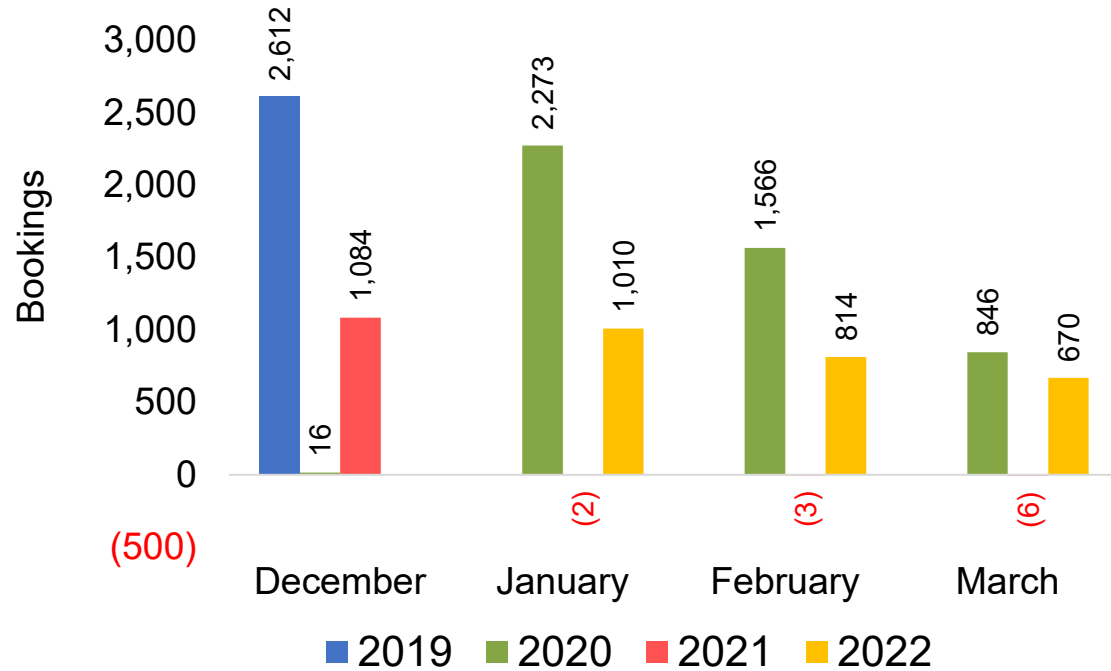

Global Agency Pro Index

- **Bookings**
 - Net sum of the number of visitors (i.e., excluding Hawai'i residents and inter-island travelers) from Sales transactions counted, including Exchanges and Refunds.
- **Booking Pickup**
 - Net difference in month-over-month (or quarter-over-quarter) bookings.
- **Booking Date**
 - The date on which the ticket was purchased by the passenger. Also known as the Sales Date.
- **Travel Date**
 - The date on which travel is expected to take place.
- **Point of Origin Country**
 - The country which contains the airport at which the ticket started.
- **Travel Agency**
 - Travel Agency associated with the ticket is doing business (DBA).

US

Travel Agency Booking Pickup for Future Arrivals, by Month

Travel Agency Booking Pickup for Future Arrivals, by Quarter

Source: Global Agency Pro as of 11/27/21

JAPAN

Travel Agency Booking Pickup for Future Arrivals, by Month

Travel Agency Booking Pickup for Future Arrivals, by Quarter

Source: Global Agency Pro as of 11/27/21

CANADA

Travel Agency Booking Pickup for Future Arrivals, by Month

Travel Agency Booking Pickup for Future Arrivals, by Quarter

Source: Global Agency Pro as of 11/27/21

KOREA

Travel Agency Booking Pickup for Future Arrivals, by Month

Travel Agency Booking Pickup for Future Arrivals, by Quarter

Source: Global Agency Pro as of 11/27/21