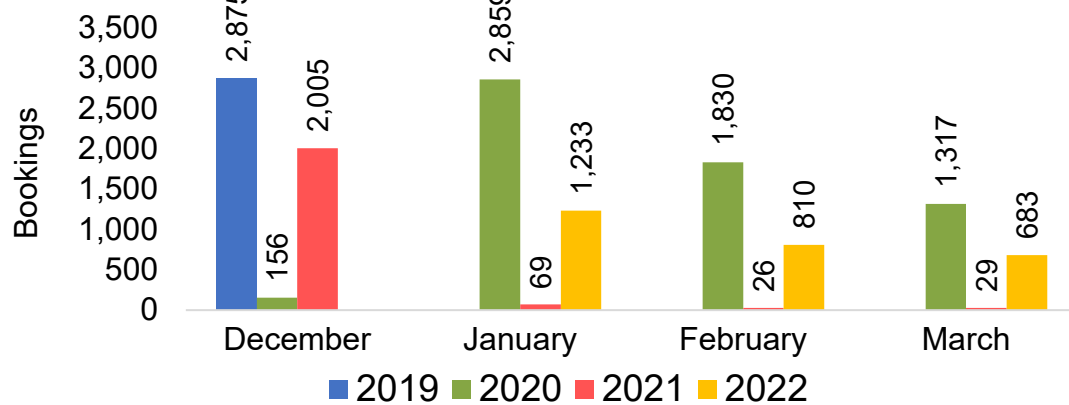

Source: Global Agency Pro as of 11/27/21

KOREA

Travel Agency Booking Pickup for Future Arrivals, by Month

Travel Agency Booking Pickup for Future Arrivals, by Quarter

Source: Global Agency Pro as of 11/27/21

AUSTRALIA

Travel Agency Booking Pickup for Future Arrivals, by Month

Travel Agency Booking Pickup for Future Arrivals, by Quarter

Source: Global Agency Pro as of 11/27/21

O'ahu by Month 2022

Travel Agency Booking Pickup for Future Arrivals
U.S.

Travel Agency Booking Pickup for Future Arrivals
Japan

Travel Agency Booking Pickup for Future Arrivals
Canada

Travel Agency Booking Pickup for Future Arrivals
Korea

Source: Global Agency Pro as of 11/27/21

O'ahu by Month 2022 (cont.)

Source: Global Agency Pro as of 11/27/21

O'ahu by Quarter 2022

Travel Agency Booking Pickup for Future Arrivals
U.S.

Travel Agency Booking Pickup for Future Arrivals
Japan

Travel Agency Booking Pickup for Future Arrivals
Canada