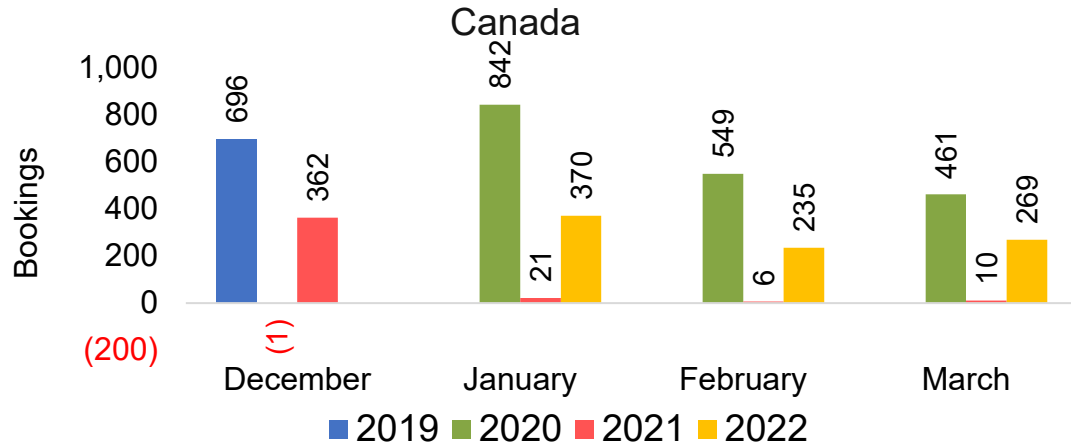

Source: Global Agency Pro as of 11/27/21

Kaua'i by Month 2022 (cont.)

Travel Agency Booking Pickup for Future Arrivals
Australia

Source: Global Agency Pro as of 11/27/21

Kaua'i by Quarter 2022

Travel Agency Booking Pickup for Future Arrivals
U.S.

Travel Agency Booking Pickup for Future Arrivals
Japan

Travel Agency Booking Pickup for Future Arrivals
Canada

Travel Agency Booking Pickup for Future Arrivals
Korea

Source: Global Agency Pro as of 11/27/21

Kaua'i by Quarter 2022 (cont.)

Source: Global Agency Pro as of 11/27/21

Hawai'i Island by Month 2022

Travel Agency Booking Pickup for Future Arrivals

Travel Agency Booking Pickup for Future Arrivals

Travel Agency Booking Pickup for Future Arrivals

Travel Agency Booking Pickup for Future Arrivals

Source: Global Agency Pro as of 11/27/21

Hawai'i Island by Month 2022 (cont.)

Source: Global Agency Pro as of 11/27/21

Hawai'i Island by Quarter 2022

Travel Agency Booking Pickup for Future Arrivals
U.S.