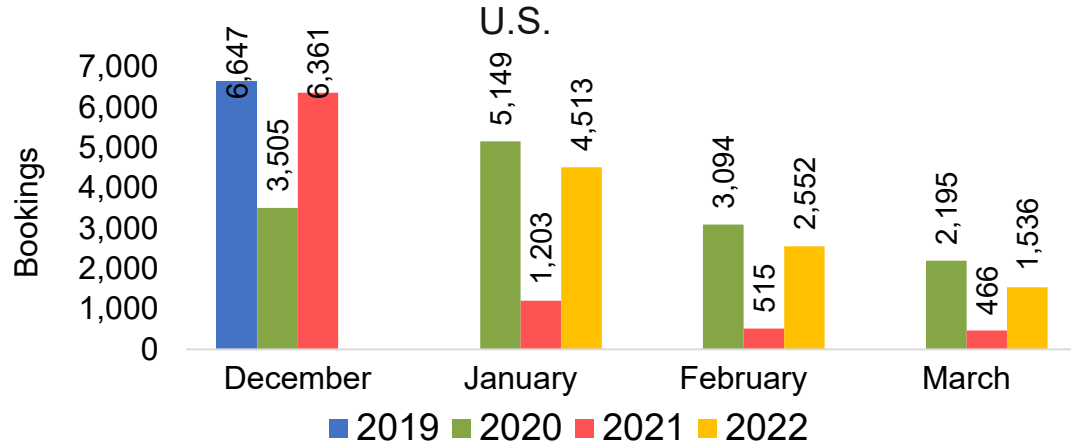

Source: Global Agency Pro as of 11/27/21

Kaua'i by Month 2022 (cont.)

Travel Agency Booking Pickup for Future Arrivals
Australia

Source: Global Agency Pro as of 11/27/21

Kaua'i by Quarter 2022

Travel Agency Booking Pickup for Future Arrivals
U.S.

Travel Agency Booking Pickup for Future Arrivals
Japan

Travel Agency Booking Pickup for Future Arrivals
Canada

Travel Agency Booking Pickup for Future Arrivals
Korea

Source: Global Agency Pro as of 11/27/21

Kaua'i by Quarter 2022 (cont.)

Source: Global Agency Pro as of 11/27/21

Hawai'i Island by Month 2022

Travel Agency Booking Pickup for Future Arrivals

Travel Agency Booking Pickup for Future Arrivals

Travel Agency Booking Pickup for Future Arrivals

Travel Agency Booking Pickup for Future Arrivals

Source: Global Agency Pro as of 11/27/21

Hawai'i Island by Month 2022 (cont.)

Source: Global Agency Pro as of 11/27/21

Hawai'i Island by Quarter 2022

Travel Agency Booking Pickup for Future Arrivals
U.S.