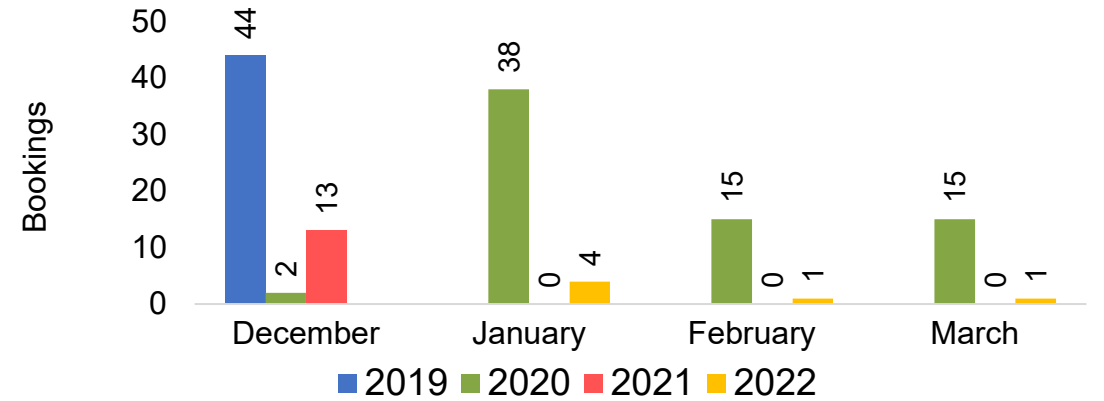

Source: Global Agency Pro as of 11/27/21

Lānaʻi by Month 2022 (cont.)

Source: Global Agency Pro as of 11/27/21

Lānaʻi by Quarter 2022

Travel Agency Booking Pickup for Future Arrivals
U.S.

Travel Agency Booking Pickup for Future Arrivals
Japan

Travel Agency Booking Pickup for Future Arrivals
Canada

Travel Agency Booking Pickup for Future Arrivals
Korea

Source: Global Agency Pro as of 11/27/21

Lānaʻi by Quarter 2022 (cont.)

Source: Global Agency Pro as of 11/27/21

Kaua'i by Month 2022

Travel Agency Booking Pickup for Future Arrivals
U.S.

Travel Agency Booking Pickup for Future Arrivals
Japan

Travel Agency Booking Pickup for Future Arrivals
Canada

Travel Agency Booking Pickup for Future Arrivals
Korea

Source: Global Agency Pro as of 11/27/21

Kaua'i by Month 2022 (cont.)

Travel Agency Booking Pickup for Future Arrivals
Australia

Source: Global Agency Pro as of 11/27/21

Kaua'i by Quarter 2022

Travel Agency Booking Pickup for Future Arrivals
U.S.