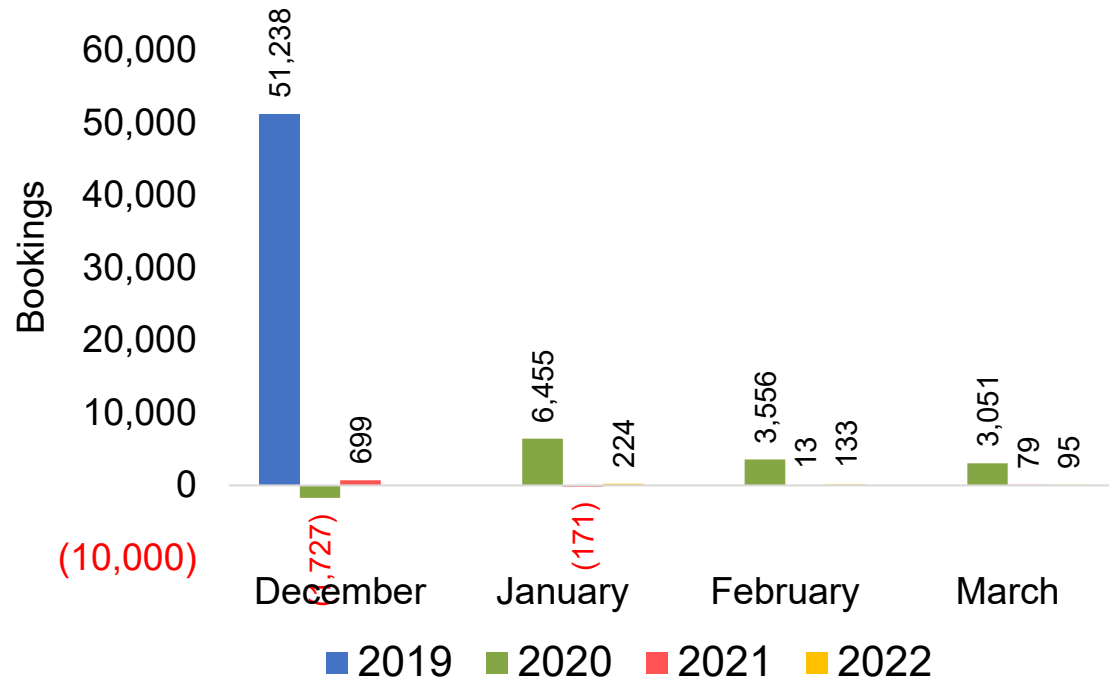

Global Agency Pro Index

- **Bookings**
 - Net sum of the number of visitors (i.e., excluding Hawai'i residents and inter-island travelers) from Sales transactions counted, including Exchanges and Refunds.
- **Booking Pickup**
 - Net difference in month-over-month (or quarter-over-quarter) bookings.
- **Booking Date**
 - The date on which the ticket was purchased by the passenger. Also known as the Sales Date.
- **Travel Date**
 - The date on which travel is expected to take place.
- **Point of Origin Country**
 - The country which contains the airport at which the ticket started.
- **Travel Agency**
 - Travel Agency associated with the ticket is doing business (DBA).

US

Travel Agency Booking Pickup for Future Arrivals, by Month

Travel Agency Booking Pickup for Future Arrivals, by Quarter

Source: Global Agency Pro as of 11/27/21

JAPAN

Travel Agency Booking Pickup for Future Arrivals, by Month

Travel Agency Booking Pickup for Future Arrivals, by Quarter

Source: Global Agency Pro as of 11/27/21

CANADA

Travel Agency Booking Pickup for Future Arrivals, by Month

Travel Agency Booking Pickup for Future Arrivals, by Quarter