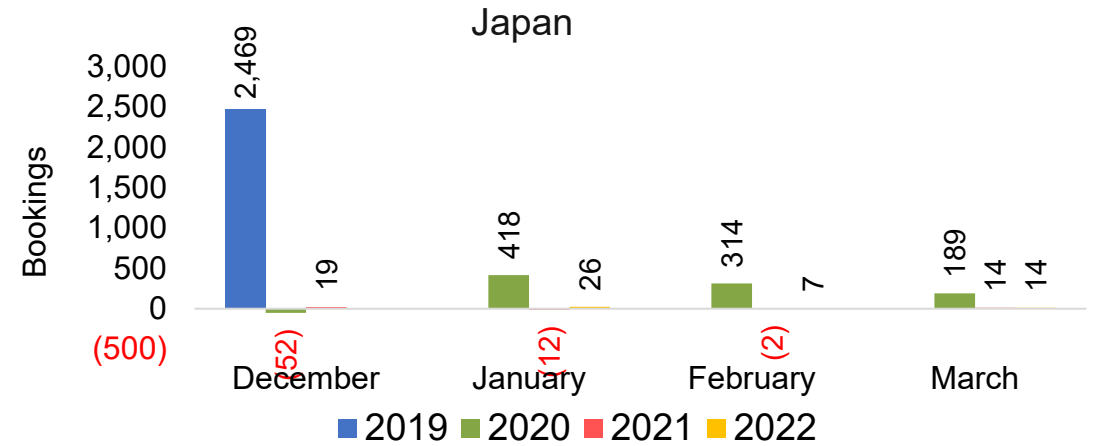

Source: Global Agency Pro as of 11/27/21

Kaua'i by Month 2022 (cont.)

Travel Agency Booking Pickup for Future Arrivals
Australia

Source: Global Agency Pro as of 11/27/21

Kaua'i by Quarter 2022

Travel Agency Booking Pickup for Future Arrivals
U.S.

Travel Agency Booking Pickup for Future Arrivals
Japan

Travel Agency Booking Pickup for Future Arrivals
Canada

Travel Agency Booking Pickup for Future Arrivals
Korea

Source: Global Agency Pro as of 11/27/21

Kaua'i by Quarter 2022 (cont.)

Source: Global Agency Pro as of 11/27/21

Hawai'i Island by Month 2022

Travel Agency Booking Pickup for Future Arrivals

Travel Agency Booking Pickup for Future Arrivals

Travel Agency Booking Pickup for Future Arrivals

Travel Agency Booking Pickup for Future Arrivals

Source: Global Agency Pro as of 11/27/21

Hawai'i Island by Month 2022 (cont.)

Source: Global Agency Pro as of 11/27/21

Hawai'i Island by Quarter 2022

Travel Agency Booking Pickup for Future Arrivals
U.S.