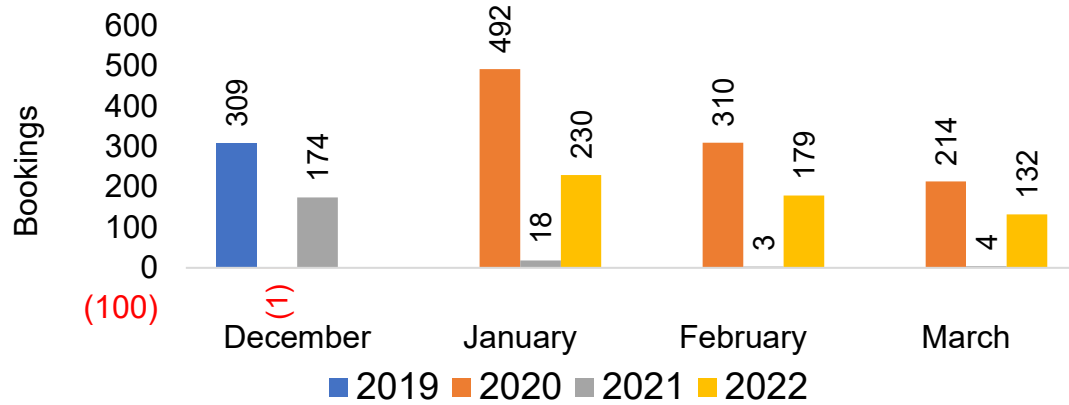

Source: Global Agency Pro as of 11/27/21

Lānaʻi by Month 2022 (cont.)

Source: Global Agency Pro as of 11/27/21

Lānaʻi by Quarter 2022

Travel Agency Booking Pickup for Future Arrivals
U.S.

Travel Agency Booking Pickup for Future Arrivals
Japan

Travel Agency Booking Pickup for Future Arrivals
Canada

Travel Agency Booking Pickup for Future Arrivals
Korea

Source: Global Agency Pro as of 11/27/21

Lānaʻi by Quarter 2022 (cont.)

Source: Global Agency Pro as of 11/27/21

Kaua'i by Month 2022

Travel Agency Booking Pickup for Future Arrivals
U.S.

Travel Agency Booking Pickup for Future Arrivals
Japan

Travel Agency Booking Pickup for Future Arrivals
Canada

Travel Agency Booking Pickup for Future Arrivals
Korea

Source: Global Agency Pro as of 11/27/21

Kaua'i by Month 2022 (cont.)

Travel Agency Booking Pickup for Future Arrivals
Australia

Source: Global Agency Pro as of 11/27/21

Kaua'i by Quarter 2022

Travel Agency Booking Pickup for Future Arrivals
U.S.