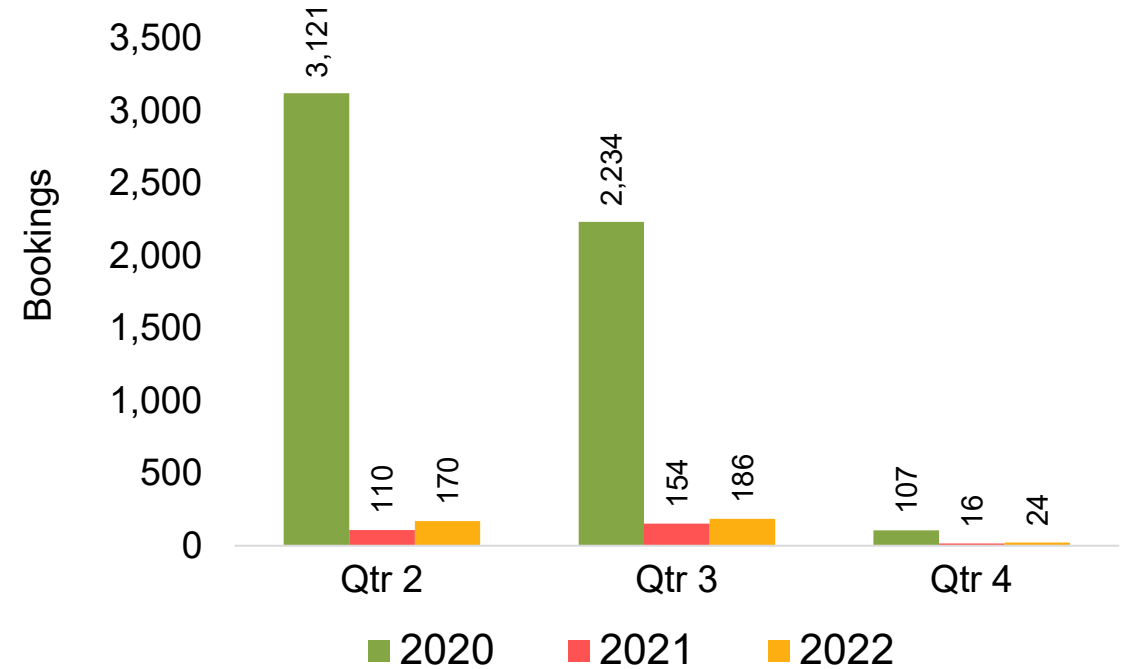

Global Agency Pro Index

- **Bookings**
 - Net sum of the number of visitors (i.e., excluding Hawai'i residents and inter-island travelers) from Sales transactions counted, including Exchanges and Refunds.
- **Booking Pickup**
 - Net difference in month-over-month (or quarter-over-quarter) bookings.
- **Booking Date**
 - The date on which the ticket was purchased by the passenger. Also known as the Sales Date.
- **Travel Date**
 - The date on which travel is expected to take place.
- **Point of Origin Country**
 - The country which contains the airport at which the ticket started.
- **Travel Agency**
 - Travel Agency associated with the ticket is doing business (DBA).

US

Travel Agency Booking Pickup for Future Arrivals, by Month

Travel Agency Booking Pickup for Future Arrivals, by Quarter

Source: Global Agency Pro as of 11/27/21

JAPAN

Travel Agency Booking Pickup for Future Arrivals, by Month

Travel Agency Booking Pickup for Future Arrivals, by Quarter

Source: Global Agency Pro as of 11/27/21

CANADA

Travel Agency Booking Pickup for Future Arrivals, by Month

Travel Agency Booking Pickup for Future Arrivals, by Quarter