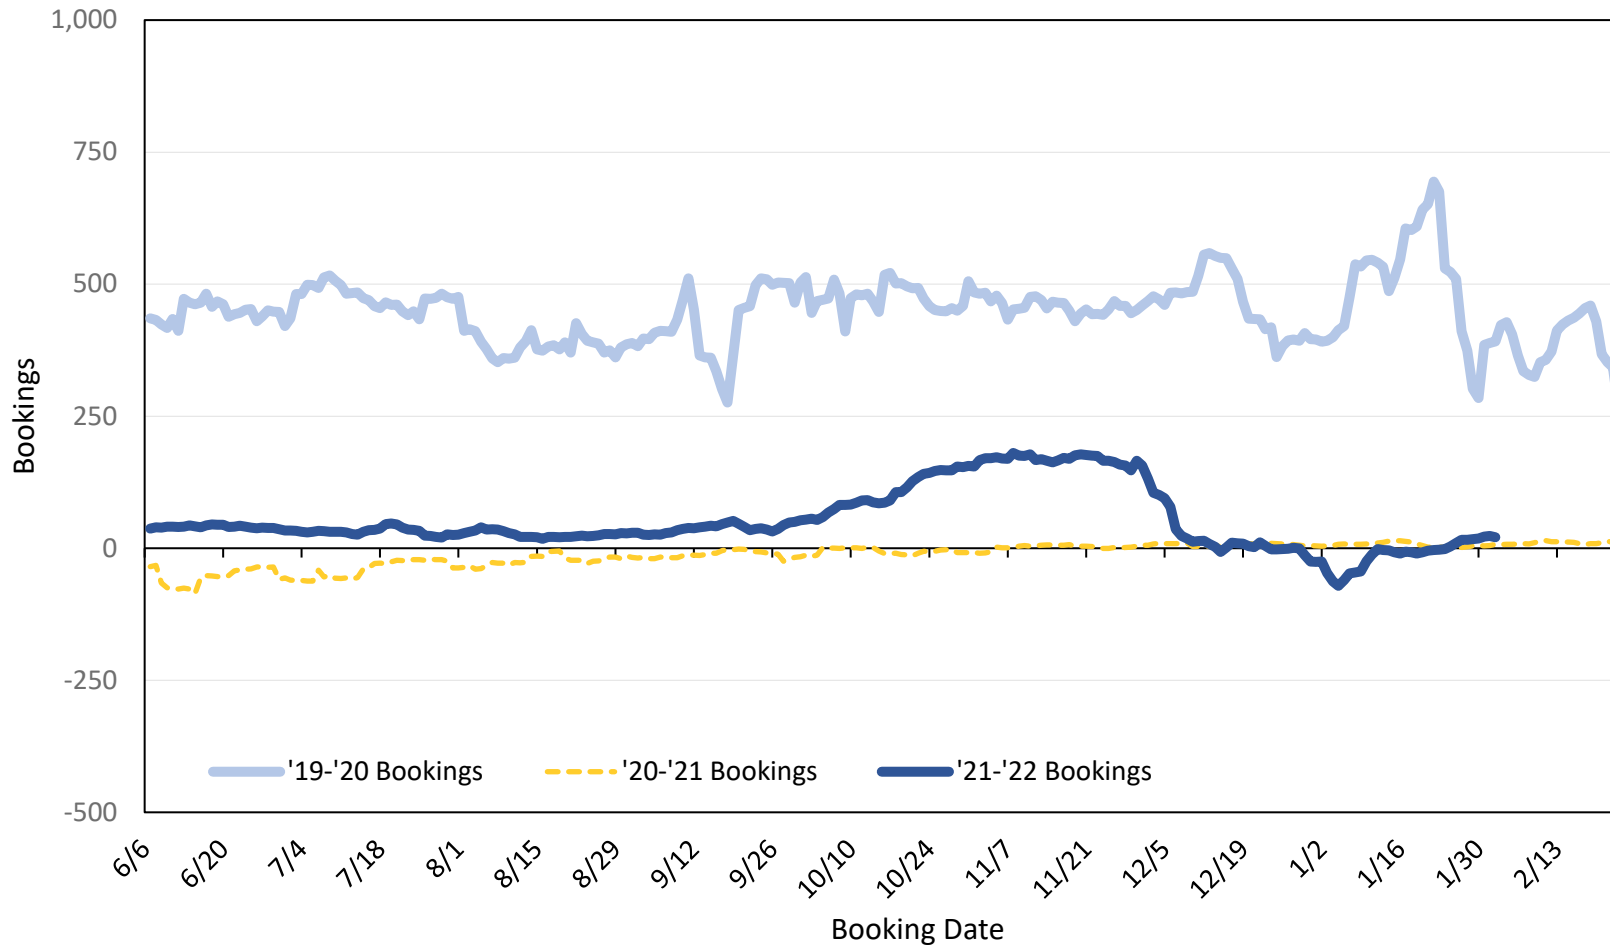

Update: Feb 5, 2022

Travel Agency Bookings to Hawaii for Future Arrivals* Based on a 7-day Moving Average as of February 5, 2022 Japan

*Future Arrivals refers to all 'future' arrivals relative to a given Booking Date.
Source: Global Agency Pro

Update: Feb 5, 2022

Travel Agency Bookings to Hawaii for Future Arrivals*

Based on a 7-day Moving Average as of February 5, 2022

Canada

*Future Arrivals refers to all 'future' arrivals relative to a given Booking Date.
 Source: Global Agency Pro

Travel Agency Bookings to Hawaii for Future Arrivals* Based on a 7-day Moving Average as of February 5, 2022

Korea

*Future Arrivals refers to all 'future' arrivals relative to a given Booking Date.
Source: Global Agency Pro

Update: Feb 5, 2022

Travel Agency Bookings to Hawaii for Future Arrivals* Based on a 7-day Moving Average as of February 5, 2022 Australia

*Future Arrivals refers to all 'future' arrivals relative to a given Booking Date.
Source: Global Agency Pro