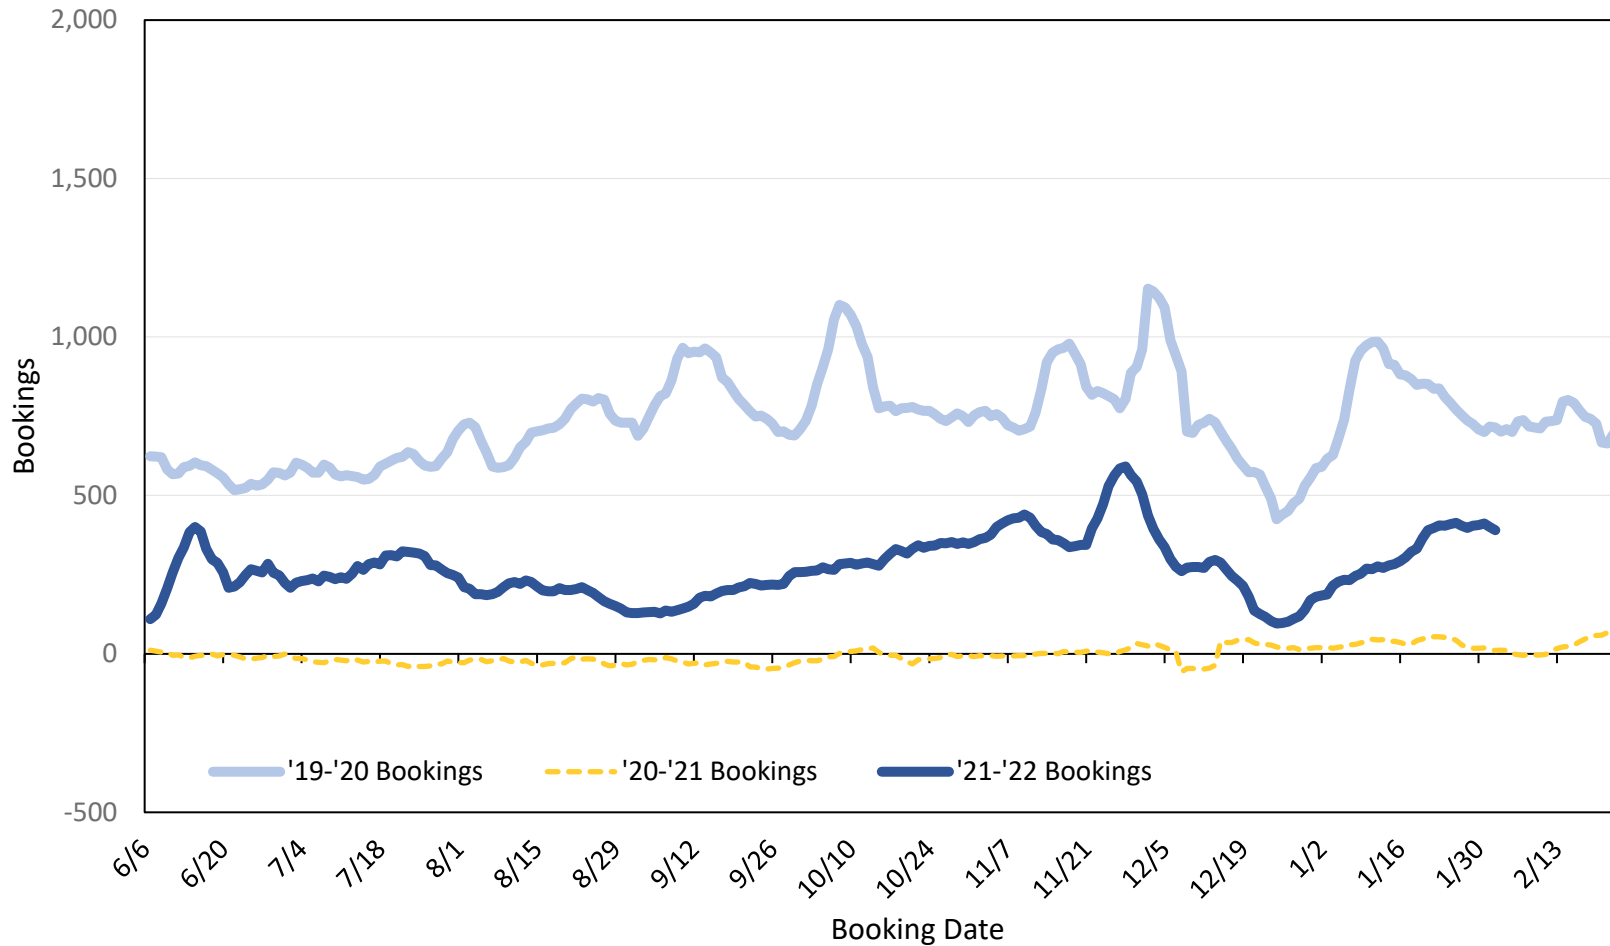

Global Agency Pro Index

- **Bookings**
 - Net sum of the number of visitors (i.e., excluding Hawai'i residents and inter-island travelers) from Sales transactions counted, including Exchanges and Refunds.
- **Booking Date**
 - The date on which the ticket was purchased by the passenger. Also known as the Sales Date.
- **Travel Date**
 - The date on which travel is expected to take place.
- **Point of Origin Country**
 - The country which contains the airport at which the ticket started.
- **Travel Agency**
 - Travel Agency associated with the ticket is doing business (DBA).

Travel Agency Bookings to Hawaii for Future Arrivals*

Based on a 7-day Moving Average as of February 5, 2022

U.S.

*Future Arrivals refers to all 'future' arrivals relative to a given Booking Date.
 Source: Global Agency Pro

Update: Feb 5, 2022

Travel Agency Bookings to Hawaii for Future Arrivals* Based on a 7-day Moving Average as of February 5, 2022 Japan

*Future Arrivals refers to all 'future' arrivals relative to a given Booking Date.
Source: Global Agency Pro

Update: Feb 5, 2022

Travel Agency Bookings to Hawaii for Future Arrivals*

Based on a 7-day Moving Average as of February 5, 2022

Canada

*Future Arrivals refers to all 'future' arrivals relative to a given Booking Date.
 Source: Global Agency Pro