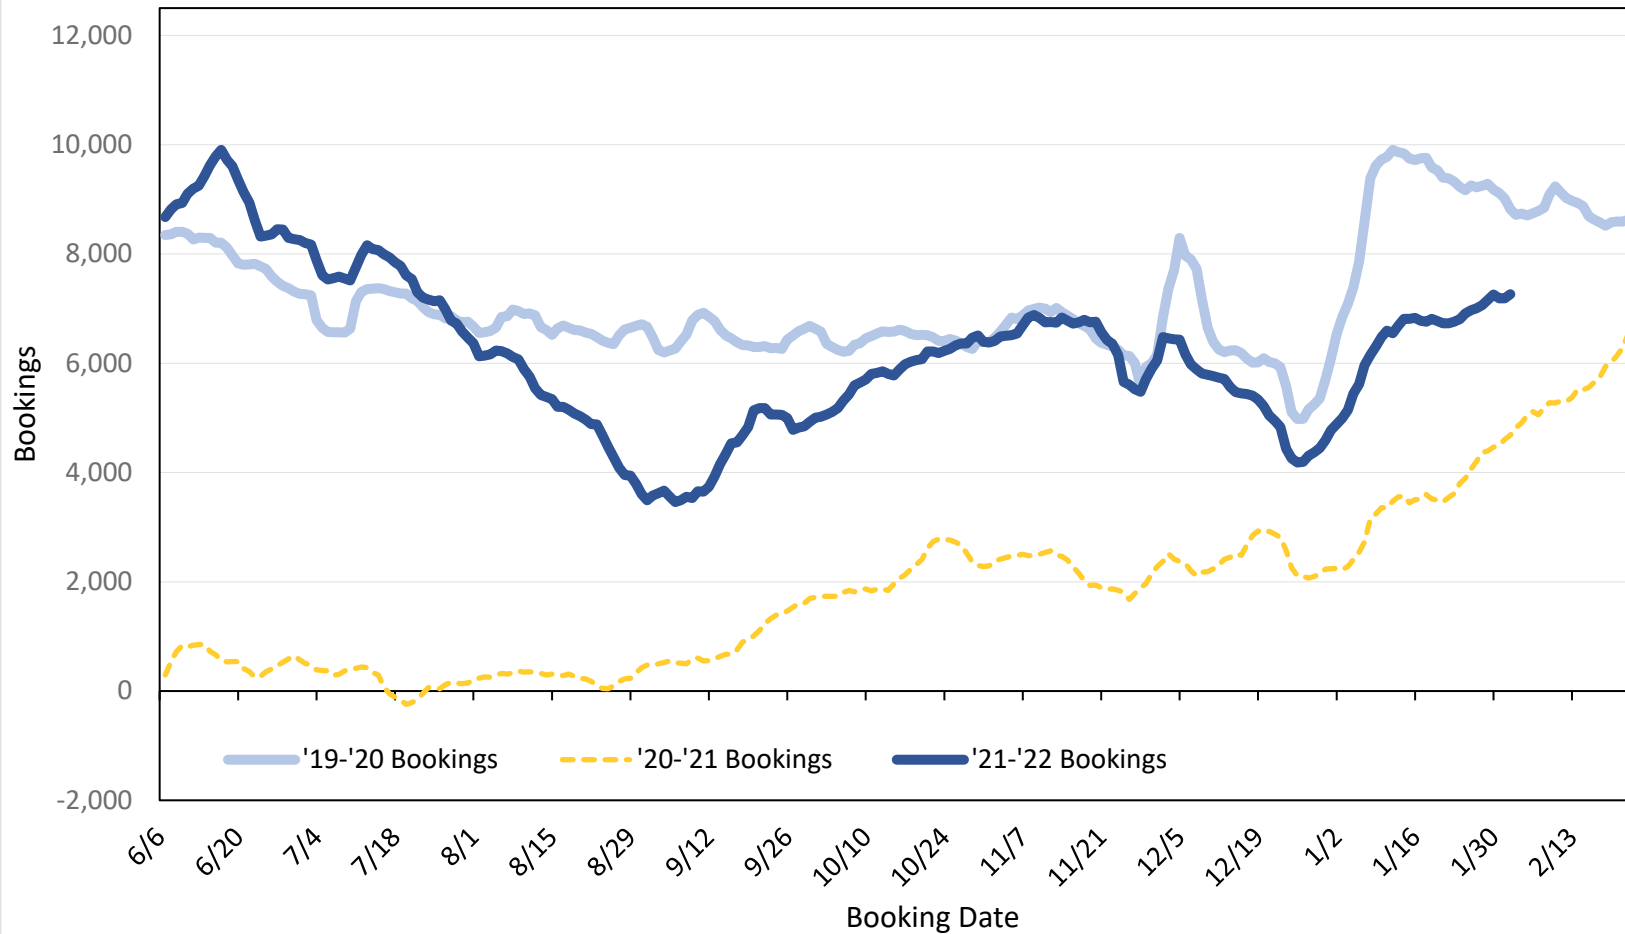

TRAVEL AGENCY BOOKING TRENDS

FEBRUARY 7, 2022

Global Agency Pro

- HTA subscribes to Global Agency Pro, an online travel distribution system consisting of Travel Agency data.
- Global Agency Pro provides access to over 90% of the world's Travel Agency airline transactions.
- The database consists of five years of historical ticketing data and one year of advance purchase data.
- The information is updated daily with a recency of two days prior to current date.

Global Agency Pro Index

- **Bookings**
 - Net sum of the number of visitors (i.e., excluding Hawai'i residents and inter-island travelers) from Sales transactions counted, including Exchanges and Refunds.
- **Booking Date**
 - The date on which the ticket was purchased by the passenger. Also known as the Sales Date.
- **Travel Date**
 - The date on which travel is expected to take place.
- **Point of Origin Country**
 - The country which contains the airport at which the ticket started.
- **Travel Agency**
 - Travel Agency associated with the ticket is doing business (DBA).

Travel Agency Bookings to Hawaii for Future Arrivals*

Based on a 7-day Moving Average as of February 5, 2022

U.S.

*Future Arrivals refers to all 'future' arrivals relative to a given Booking Date.
 Source: Global Agency Pro