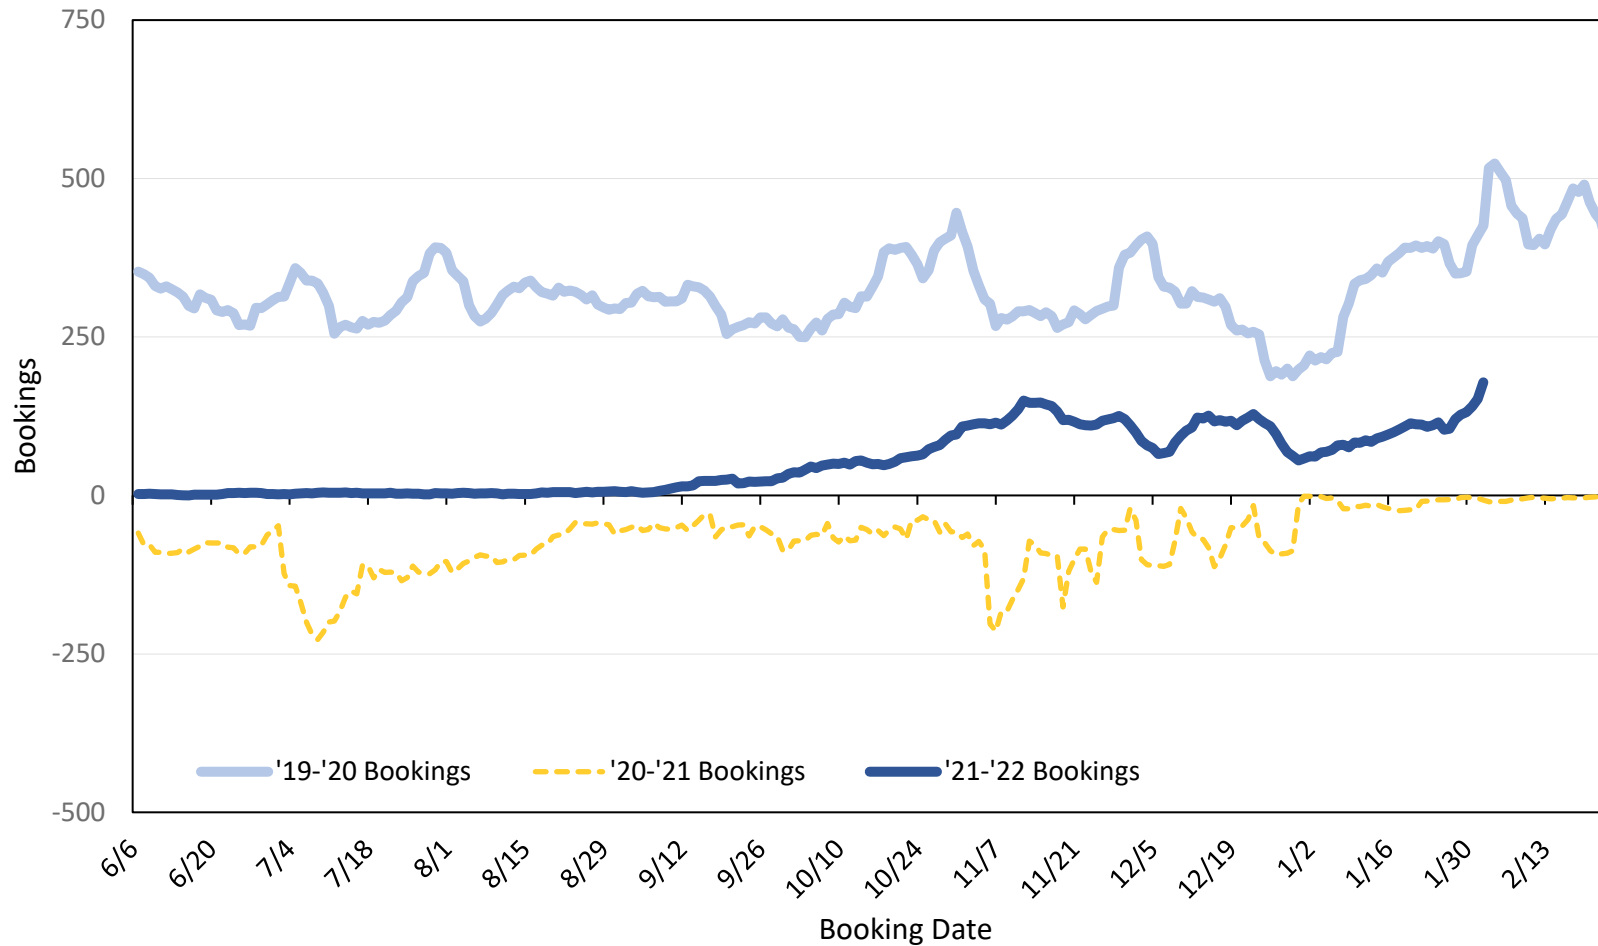

Update: Feb 5, 2022

Travel Agency Bookings to Hawaii for Future Arrivals*

Based on a 7-day Moving Average as of February 5, 2022

Canada

*Future Arrivals refers to all 'future' arrivals relative to a given Booking Date.
 Source: Global Agency Pro

Travel Agency Bookings to Hawaii for Future Arrivals* Based on a 7-day Moving Average as of February 5, 2022

Korea

*Future Arrivals refers to all 'future' arrivals relative to a given Booking Date.
Source: Global Agency Pro

Update: Feb 5, 2022

Travel Agency Bookings to Hawaii for Future Arrivals* Based on a 7-day Moving Average as of February 5, 2022 Australia

*Future Arrivals refers to all 'future' arrivals relative to a given Booking Date.
Source: Global Agency Pro