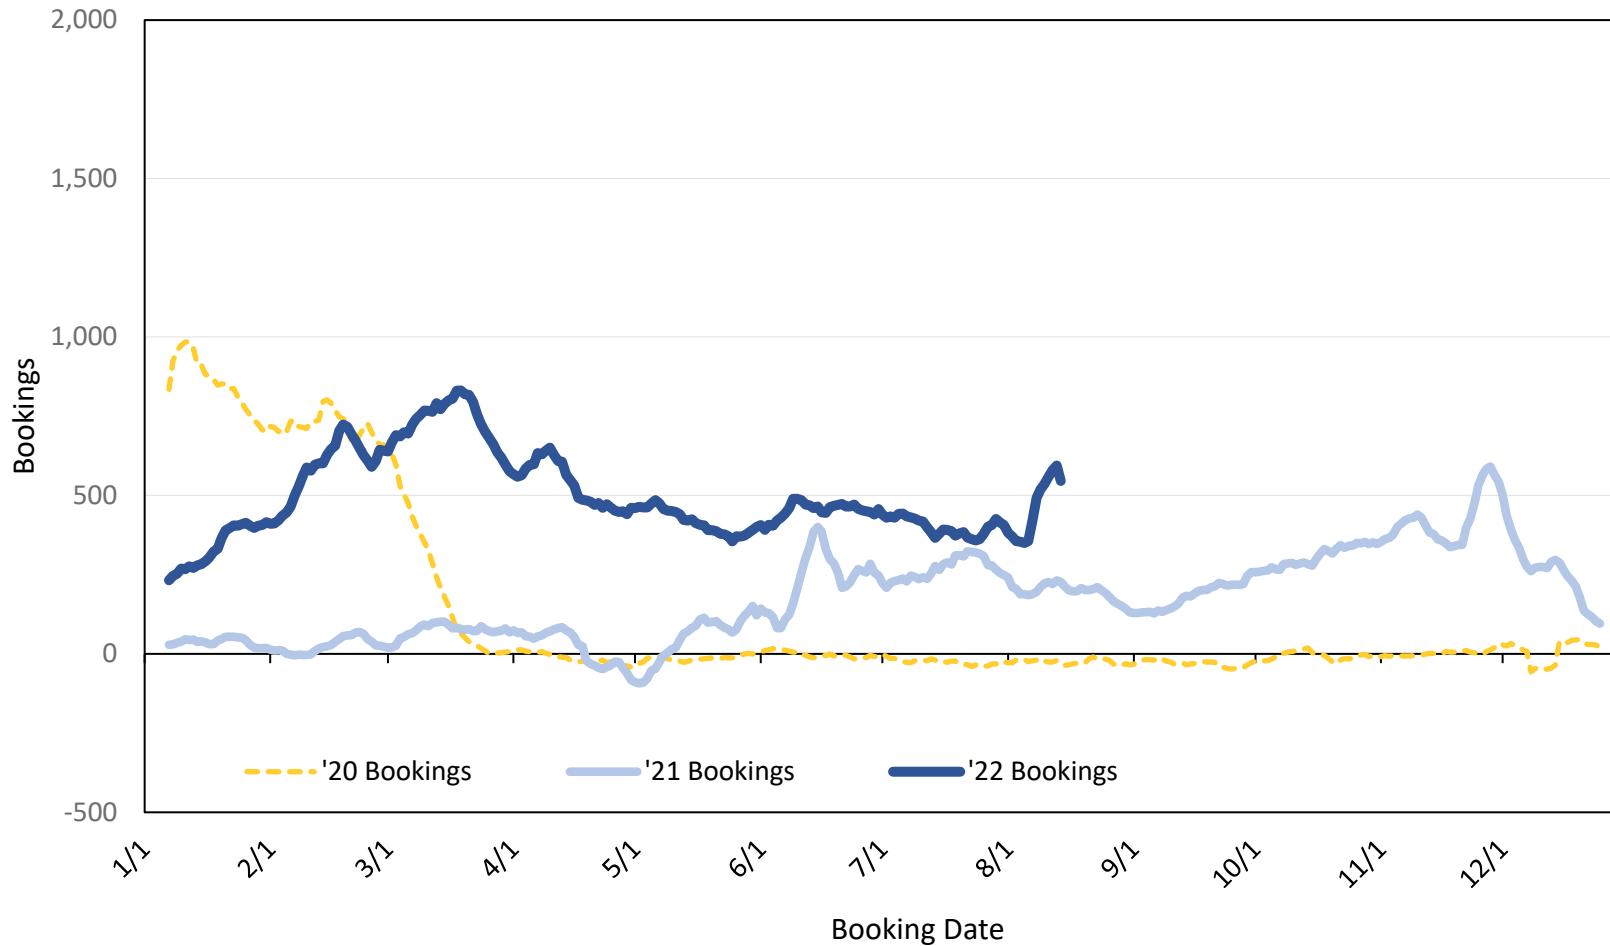

Global Agency Pro Index

- **Bookings**
 - Net sum of the number of visitors (i.e., excluding Hawai'i residents and inter-island travelers) from Sales transactions counted, including Exchanges and Refunds.
- **Booking Date**
 - The date on which the ticket was purchased by the passenger. Also known as the Sales Date.
- **Travel Date**
 - The date on which travel is expected to take place.
- **Point of Origin Country**
 - The country which contains the airport at which the ticket started.
- **Travel Agency**
 - Travel Agency associated with the ticket is doing business (DBA).

Travel Agency Bookings to Hawaii for Future Arrivals* Based on a 7-day Moving Average as of August 20, 2022 U.S.

*Future Arrivals refers to all 'future' arrivals relative to a given Booking Date.
Source: Global Agency Pro

Update: Aug 20, 2022

Travel Agency Bookings to Hawaii for Future Arrivals* Based on a 7-day Moving Average as of August 20, 2022 Japan

*Future Arrivals refers to all 'future' arrivals relative to a given Booking Date.
Source: Global Agency Pro

Update: Aug 20, 2022

Travel Agency Bookings to Hawaii for Future Arrivals* Based on a 7-day Moving Average as of August 20, 2022 Canada

*Future Arrivals refers to all 'future' arrivals relative to a given Booking Date.
Source: Global Agency Pro