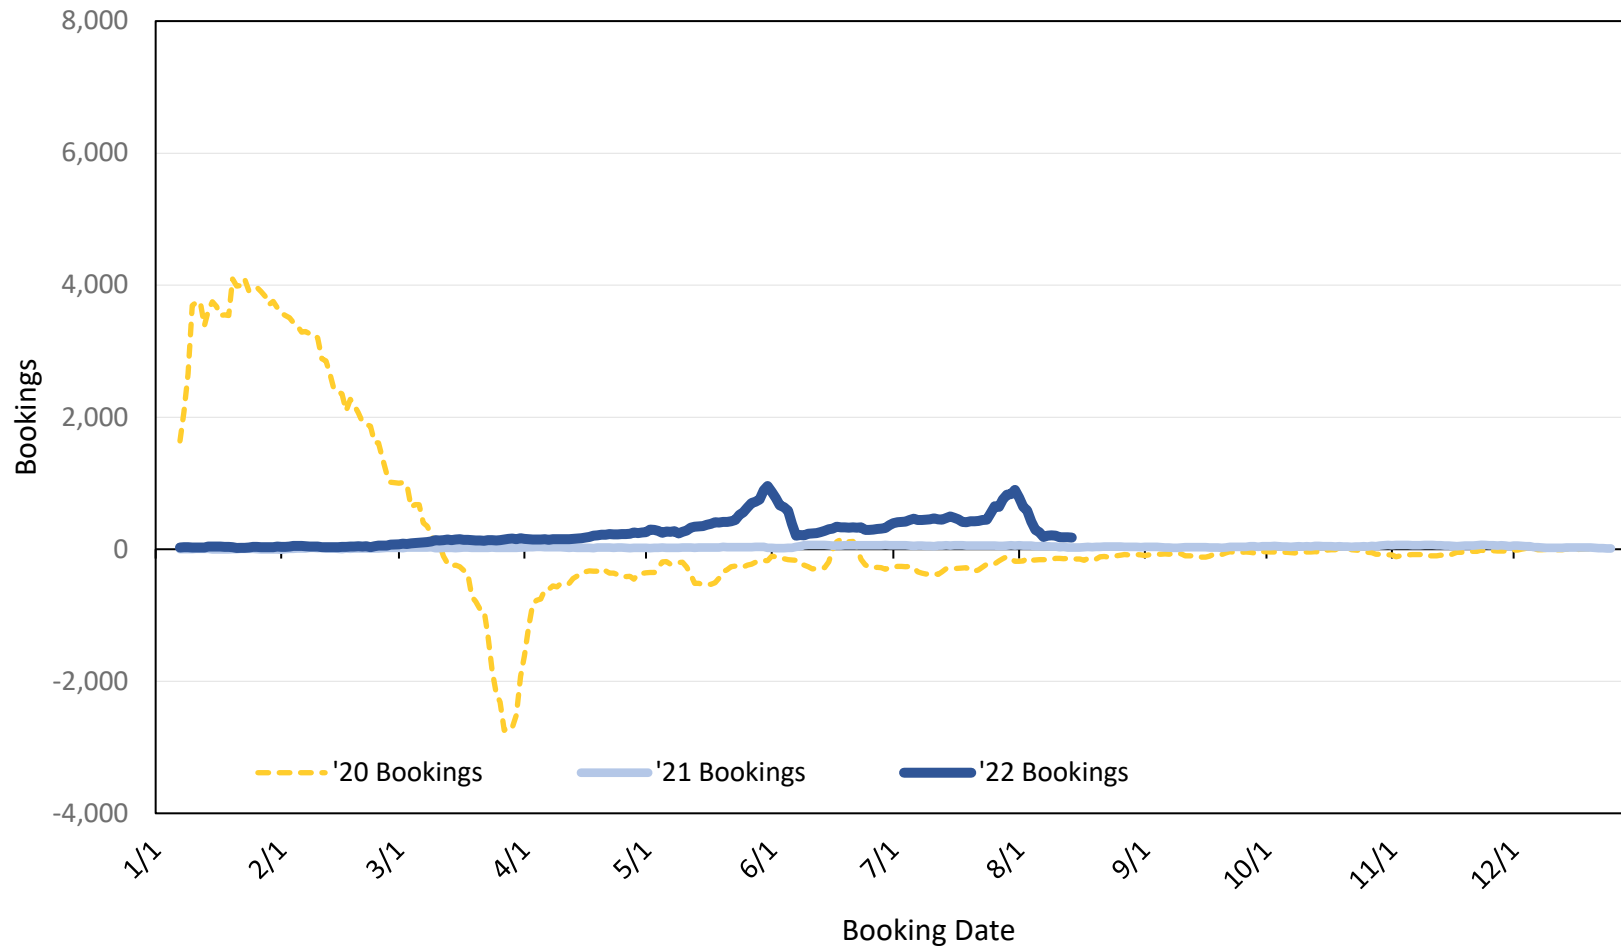

Travel Agency Bookings to Hawaii for Future Arrivals* Based on a 7-day Moving Average as of August 20, 2022 Japan

*Future Arrivals refers to all 'future' arrivals relative to a given Booking Date.
Source: Global Agency Pro

Update: Aug 20, 2022