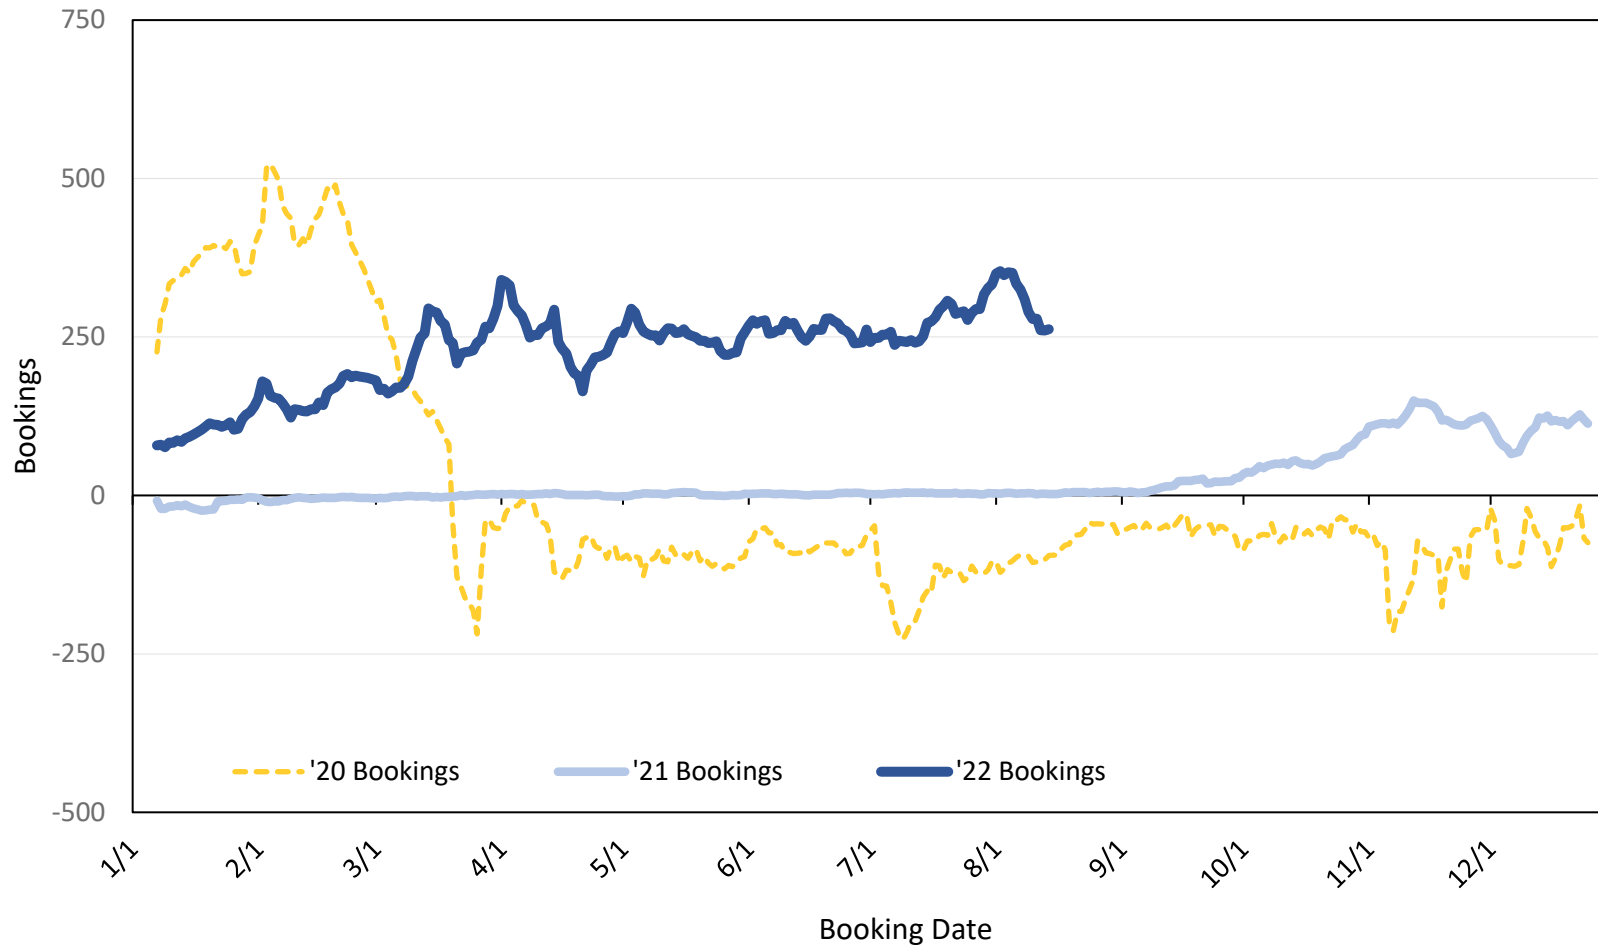

Update: Aug 20, 2022

Travel Agency Bookings to Hawaii for Future Arrivals* Based on a 7-day Moving Average as of August 20, 2022 Japan

*Future Arrivals refers to all 'future' arrivals relative to a given Booking Date.
Source: Global Agency Pro

Update: Aug 20, 2022

Travel Agency Bookings to Hawaii for Future Arrivals* Based on a 7-day Moving Average as of August 20, 2022 Canada

*Future Arrivals refers to all 'future' arrivals relative to a given Booking Date.
Source: Global Agency Pro

Update: Aug 20, 2022

Travel Agency Bookings to Hawaii for Future Arrivals* Based on a 7-day Moving Average as of August 20, 2022 Korea

*Future Arrivals refers to all 'future' arrivals relative to a given Booking Date.
Source: Global Agency Pro

Travel Agency Bookings to Hawaii for Future Arrivals* Based on a 7-day Moving Average as of August 20, 2022 Australia

*Future Arrivals refers to all 'future' arrivals relative to a given Booking Date.
Source: Global Agency Pro